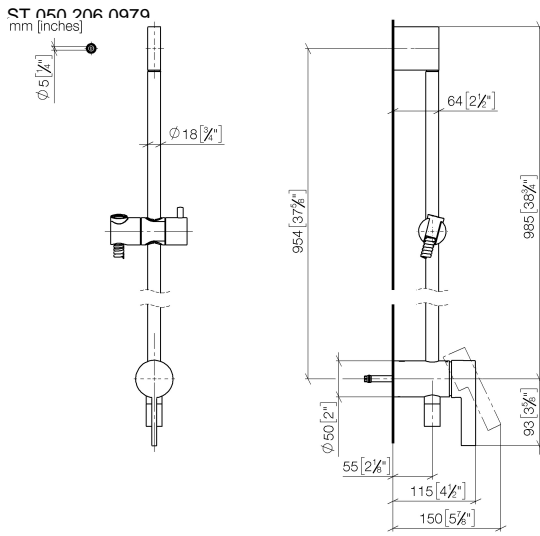

Concealed single-lever mixer with integrated shower connection with shower set - Champagne (22kt Gold)

IMO

ST 050 206 0979

- metal shower hose 1750mm with integrated anti-twist protection
 - slide bar
 - Pipe diameter 18 mm
 - Hand shower: Three or five settings: COMPACT RAIN, COMPACT SOFT FLOW, COMPACT AQUAPRESSURE FLOW, max. flow rate 15 l/min (at 3 bar)
 - spray head Ø 100mm
- Intrinsic protection against back flow.**

IMO

ST 050 206 0979

Concealed single-lever mixer with integrated shower connection with shower set - Champagne (22kt Gold)

ST 050 206 0070
mm [inches]

Flow rate chart

Certificates

LGA_29984.

DVGW_DW-
6517DN0129.

No.	Item Number	Name	Quantity used	Delivery time
1	09 23 01 039 90	sieve	1	2

Concealed single-lever mixer with integrated shower connection with shower set - Champagne (22kt Gold)

IMO

ST 050 206 0979

- metal shower hose 1750mm with integrated anti-twist protection
- slide bar
- Pipe diameter 18 mm

IMO

Concealed single-lever mixer with integrated shower connection with shower set - Champagne (22kt Gold)

ST 050 206 0979

Parts for other finishes can be found here: [Chrome](#)

Spare parts list

No.	Item Number	Name	Quantity used	Delivery time
1	05 17 20 726 02 90	fixing set	1	2
2	09 31 11 049 90	pin	2	2
3	04 31 11 113 00 90	pin	2	2
4	08 17 97 054-47	holder	1	30
5	90 28 22 782 00-47	pipe	1	30
6	28 322 970-47	Metal shower hose 1/2" x 3/8" x 1750 mm - Champagne (22kt Gold)	1	30
7	12 580 970-47	Slide unit - Champagne (22kt Gold)	1	30
8	90 19 97 002 00-47	connection	1	30
9	90 14 20 026 00 90	seal	1	2