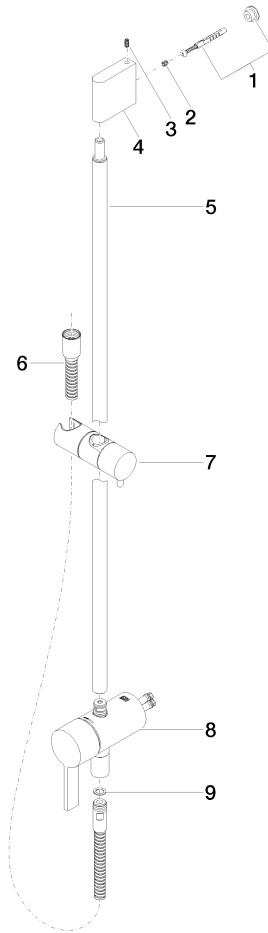

Concealed single-lever mixer with integrated shower connection with shower set - Champagne (22kt Gold)

IMO

ST 050 206 0979

- metal shower hose 1750mm with integrated anti-twist protection
 - slide bar
 - Pipe diameter 18 mm
 - Hand shower: Three or five settings: COMPACT RAIN, COMPACT SOFT FLOW, COMPACT AQUAPRESSURE FLOW, max. flow rate 15 l/min (at 3 bar)
 - spray head Ø 100mm
- Intrinsic protection against back flow.**

No.	Item Number	Name	Quantity used	Delivery time
1	09 23 01 039 90	sieve	1	2

Concealed single-lever mixer with integrated shower connection with shower set - Champagne (22kt Gold)

IMO

ST 050 206 0979

- metal shower hose 1750mm with integrated anti-twist protection
- slide bar
- Pipe diameter 18 mm

Concealed single-lever mixer with integrated shower connection with shower set - Champagne (22kt Gold)

IMO

ST 050 206 0979

Concealed single-lever mixer with integrated shower connection with shower set - Champagne (22kt Gold)

IMO

Concealed single-lever mixer with integrated shower connection with shower set - Champagne (22kt Gold)

ST 050 206 0979

Parts for other finishes can be found here: [Chrome](#)

Spare parts list

No.	Item Number	Name	Quantity used	Delivery time
1	05 17 20 726 02 90	fixing set	1	2
2	09 31 11 049 90	pin	2	2
3	04 31 11 113 00 90	pin	2	2
4	08 17 97 054-47	holder	1	30
5	90 28 22 782 00-47	pipe	1	30
6	28 322 970-47	Metal shower hose 1/2" x 3/8" x 1750 mm - Champagne (22kt Gold)	1	30
7	12 580 970-47	Slide unit - Champagne (22kt Gold)	1	30
8	90 19 97 002 00-47	connection	1	30
9	90 14 20 026 00 90	seal	1	2