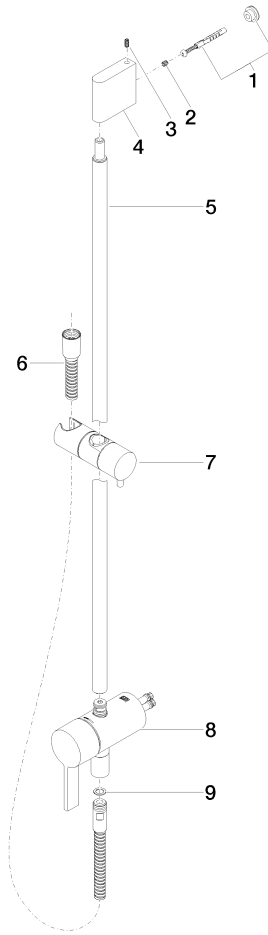

Concealed single-lever mixer with integrated shower connection with shower set - Brushed Chrome

IMO

ST 050 206 0979

- metal shower hose 1750mm with integrated anti-twist protection
 - slide bar
 - Pipe diameter 18 mm
 - Hand shower: Three or five settings: COMPACT RAIN, COMPACT SOFT FLOW, COMPACT AQUAPRESSURE FLOW, max. flow rate 15 l/min (at 3 bar)
 - spray head Ø 100mm
- Intrinsic protection against back flow.**

Individual components of this set

You need the following components for this set

1x 28 018 979-93

1x 36 111 970-93

Concealed single-lever mixer with integrated shower connection with shower set - Brushed Chrome

Concealed single-lever mixer with integrated shower connection with shower set - Brushed Chrome

IMO

ST 050 206 0979

- metal shower hose 1750mm with integrated anti-twist protection
- slide bar
- Pipe diameter 18 mm

Spare parts list

No.	Item Number	Name	Quantity used	Delivery time
1	05 17 20 726 02 90	fixing set	1	2
2	09 31 11 049 90	pin	2	2
3	04 31 11 113 00 90	pin	2	2
4	08 17 97 054-93	holder	1	20
5	90 28 22 782 00-93	pipe	1	20
6	28 322 970-93	Metal shower hose 1/2" x 3/8" x 1750 mm - Brushed Chrome	1	20
7	12 580 970-93	Slide unit - Brushed Chrome	1	20
8	90 19 97 002 00-93	connection	1	20
9	90 14 20 026 00 90	seal	1	2