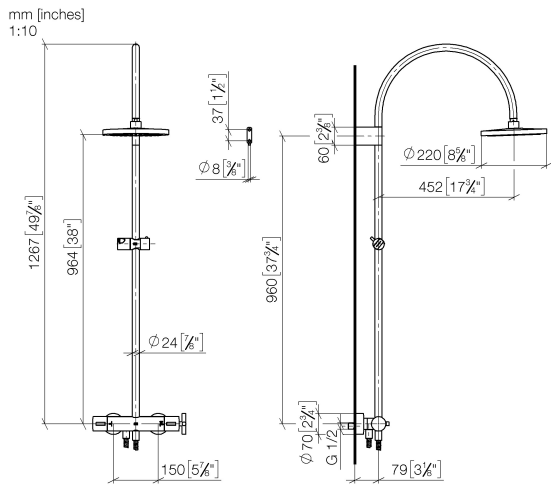

ST 050 302 4892

- shower with fixed riser projection 452mm
- Rain shower: PURE RAIN, max. flow rate 7 l/min (at 3 bar)
- Function from: 6 l/min
- rain shower Ø 220 mm
- rain shower with anti-scale system
- rotary diverter with volume control and shut-off function
- slide-on rosettes Ø 70 mm
- height of fittings up to rain shower (bottom edge) 964mm
- height of fittings up to top edge of elbow 1267mm
- gauge 150 mm - 13 mm
- metal shower hose 1750mm with integrated anti-twist protection
- 1/2" connection
- slide bar
- Pipe diameter 23.5 mm
- This product can help a building meet the requirements of Green Building Rating Systems, e.g. LEED®, BREEAM®, DGNB
- WRAS 2204013

Required miscellaneous

	Hand shower - Brushed Platinum	28 018 979-06
---	---------------------------------------	---------------

TARA Shower pipe with shower thermostat 220 mm - Brushed Platinum

TARA

ST 050 302 4892

ST 050 302 4892

Flow rate chart

Certificates

Belgaqua_22_283_2 WRAS_2204013. LGA_38737.
7_8.

ST 050 302 4892

Parts for other finishes can be found here: [Chrome](#)

Spare parts list

No.	Item Number	Name	Quantity used	Delivery time
1	90 12 05 092 20-06	shower	1	10
2	04 28 22 346 00-06	pipe	1	10
3	09 14 10 008 90	seal	1	2
4	90 17 11 150 00-06	holder	1	10
5	28 322 970-06	Metal shower hose 1/2" x 3/8" x 1750 mm - Brushed Platinum	1	2
6	12 570 970-06	Slide unit - Brushed Platinum	1	10
7	90 28 22 349 00-06	pipe	1	10
8	04 17 01 250 00-06	connection	1	10
9	90 17 33 015 00-06	handle	1	10
10	90 14 20 026 00 90	seal	1	2
11	90 17 33 021 00-06	handle	1	10