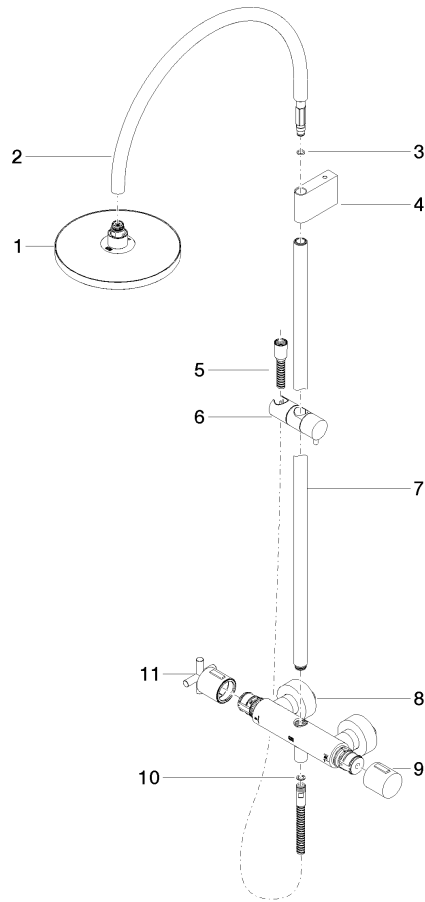

ST 050 302 4892

- shower with fixed riser projection 452mm
- Rain shower: PURE RAIN, max. flow rate 7 l/min (at 3 bar)
- Function from: 6 l/min
- rain shower Ø 220 mm
- rain shower with anti-scale system
- rotary diverter with volume control and shut-off function
- slide-on rosettes Ø 70 mm
- height of fittings up to rain shower (bottom edge) 964mm
- height of fittings up to top edge of elbow 1267mm
- gauge 150 mm - 13 mm
- metal shower hose 1750mm with integrated anti-twist protection
- 1/2" connection
- slide bar
- Pipe diameter 23.5 mm
- This product can help a building meet the requirements of Green Building Rating Systems, e.g. LEED®, BREEAM®, DGNB
- WRAS 2204013

Required miscellaneous

	Hand shower - Brushed Platinum	28 018 979-06
---	---------------------------------------	---------------

TARA Shower pipe with shower thermostat 220 mm - Brushed Platinum

TARA

ST 050 302 4892

ST 050 302 4892

Flow rate chart

Certificates

Belgaqua_22_283_2 WRAS_2204013. LGA_38737.
7_8.

ST 050 302 4892

Parts for other finishes can be found here: [Chrome](#)

Spare parts list

No.	Item Number	Name	Quantity used	Delivery time
1	90 12 05 092 20-06	shower	1	10
2	04 28 22 346 00-06	pipe	1	10
3	09 14 10 008 90	seal	1	2
4	90 17 11 150 00-06	holder	1	10
5	28 322 970-06	Metal shower hose 1/2" x 3/8" x 1750 mm - Brushed Platinum	1	2
6	12 570 970-06	Slide unit - Brushed Platinum	1	10
7	90 28 22 349 00-06	pipe	1	10
8	04 17 01 250 00-06	connection	1	10
9	90 17 33 015 00-06	handle	1	10
10	90 14 20 026 00 90	seal	1	2
11	90 17 33 021 00-06	handle	1	10