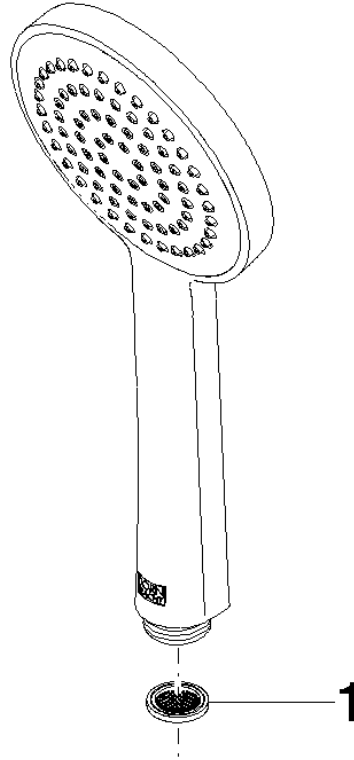

ST 050 302 4892

- shower with fixed riser projection 452mm
- Rain shower: PURE RAIN, max. flow rate 7 l/min (at 3 bar)
- Function from: 6 l/min
- rain shower Ø 220 mm
- rain shower with anti-scale system
- Hand shower: COMPACT RAIN, max. flow rate 15 l/min (at 3 bar)
- rotary diverter with volume control and shut-off function
- slide-on rosettes Ø 70 mm
- height of fittings up to rain shower (bottom edge) 964mm
- height of fittings up to top edge of elbow 1267mm
- gauge 150 mm - 13 mm
- metal shower hose 1750mm with integrated anti-twist protection
- 1/2" connection
- slide bar
- Pipe diameter 23.5 mm

TARA Shower pipe with shower thermostat 220 mm - Brushed Platinum

TARA

ST 050 302 4892

TARA Shower pipe with shower thermostat 220 mm - Brushed Platinum

TARA

ST 050 302 4892

ST 050 302 4892

mm [inches]

Flow rate chart

Certificates

DVGW_DW-6517DN0129. WRAS_2009011. LGA_29981.

ST 050 302 4892

Parts for other
finishes can be found
here: [Chrome](#)

Spare parts list

No.	Item Number	Name	Quantity used	Delivery time
1	09 23 01 039 90	sieve	1	2

ST 050 302 4892

- shower with fixed riser projection 452mm
- Rain shower: PURE RAIN, max. flow rate 7 l/min (at 3 bar)
- Function from: 6 l/min
- rain shower Ø 220 mm
- rain shower with anti-scale system
- rotary diverter with volume control and shut-off function
- slide-on rosettes Ø 70 mm
- height of fittings up to rain shower (bottom edge) 964mm
- height of fittings up to top edge of elbow 1267mm
- gauge 150 mm - 13 mm
- metal shower hose 1750mm with integrated anti-twist protection
- 1/2" connection
- slide bar
- Pipe diameter 23.5 mm
- This product can help a building meet the requirements of Green Building Rating Systems, e.g. LEED®, BREEAM®, DGNB
- WRAS 2204013