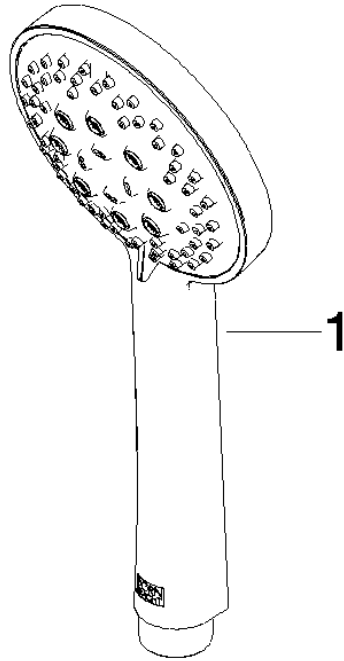

ST 050 303 4892

- shower with fixed riser projection 420mm
- Rain shower: PURE RAIN, max. flow rate 7 l/min (at 3 bar)
- rain shower Ø 220 mm
- rain shower with anti-scale system
- Hand shower: COMPACT RAIN, max. flow rate 15 l/min (at 3 bar)
- spray head Ø 100mm
- rotary diverter for fixed-riser shower/hand shower
- height of fittings up to rain shower (bottom edge) 1007mm
- height of fittings up to top edge of elbow 1167mm
- rosette for shower holder Ø 55mm
- rosette for wall mounting Ø 57mm
- rosette for shower mixer Ø 65mm
- gauge 150 mm - 13 mm
- 1500 mm metal shower hose
- 1/2" connection
- Pipe diameter 20 mm

Individual components of this set

You need the following components for this set

1x 28 018 979-27

TARA Showerpipe 220 mm - Brushed Light Gold

TARA

ST 050 303 4892

ST 050 303 4892

- Three or five settings: COMPACT RAIN, COMPACT SOFT FLOW, COMPACT AQUAPRESSURE FLOW, max. flow rate 15 l/min (at 3 bar)
- with anti-scale system
- spray head Ø 100mm
- 1/2" connection
- WRAS 2210003
- Function from: 7 l/min

TARA Showerpipe 220 mm - Brushed Light Gold

TARA

ST 050 303 4892

TARA Showerpipe 220 mm - Brushed Light Gold

TARA

ST 050 303 4892

ST 050 303 4892

mm [inches]

Flow rate chart

Certificates

LGA_29984.

WRAS_2210003.

ST 050 303 4892

Parts for other
finishes can be found
here: [Chrome](#)

Spare parts list

No.	Item Number	Name	Quantity used	Delivery time
1	09 23 01 039 90	sieve	1	2