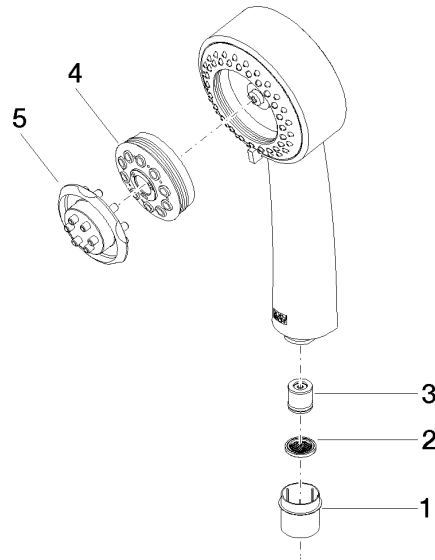

ST 050 304 6360

- shower with fixed riser projection 420mm
- Rain shower: PURE RAIN, max. flow rate 14 l/min (at 3 bar)
- Function from: 8 l/min
- rain shower Ø 200 mm
- rain shower with anti-scale system
- Hand shower: Three or five settings: COMPACT RAIN, COMPACT SOFT FLOW, COMPACT AQUAPRESSURE FLOW, max. flow rate 9 l/min (at 3 bar)
- spray head Ø 95mm
- rotary diverter for fixed-riser shower/hand shower
- height of fittings up to rain shower (bottom edge) 985mm
- height of fittings up to top edge of elbow 1160mm
- two-part push-on rosette Ø 65 mm
- rosette for shower holder Ø 65mm
- rosette for wall mounting Ø 60mm
- gauge 150 mm - 13 mm
- metal shower hose 1250mm with integrated anti-twist protection
- 1/2" connection
- Pipe diameter 20 mm

## MADISON Showerpipe with shower thermostat - Chrome

---

MADISON

ST 050 304 6360

ST 050 304 6360

mm [inches]

Flow rate chart

Certificates

LGA\_18610.

**Spare parts list**

No.	Item Number	Name	Quantity used	Delivery time
1	09 21 02 115 90	cap	1	2
2	09 23 01 039 90	sieve	1	2
3	09 23 01 077 90	flow reducer	1	2
4	04 12 11 071 00 90	shower	1	2
5	09 30 09 022 90	key	1	2

ST 050 304 6360

- shower with fixed riser projection 420mm
- rain shower Ø 200 mm
- rain shower with anti-scale system
- max. rainshower flow 14 l/min
- Function from: 8 l/min
- rotary diverter for fixed-riser shower/hand shower
- height of fittings up to rain shower (bottom edge) 985mm
- height of fittings up to top edge of elbow 1160mm
- two-part push-on rosette Ø 65 mm
- rosette for shower holder Ø 65mm
- rosette for wall mounting Ø 60mm
- gauge 150 mm - 13 mm
- metal shower hose 1250mm with integrated anti-twist protection
- 1/2" connection
- Pipe diameter 20 mm