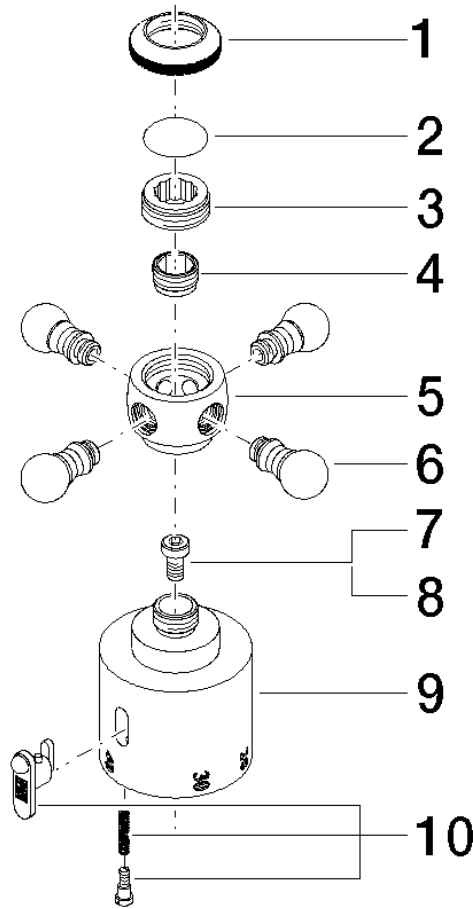

ST 050 304 6360

Parts for other finishes can be found here: Brushed Platinum

Spare parts list

No.	Item Number	Name	Quantity used	Delivery time
1	09 20 36 005-00	handle	1	10
2	09 26 01 016 90	accessories	1	2
3	09 20 83 006 90	handle	1	2
4	09 24 03 119 90	nipple	1	2
6	09 20 36 004-00	handle	4	10
7	90 30 30 027 00 90	screw	1	2
8	09 30 33 004 90	screw	1	2
10	90 21 33 020 00 90	handle	1	2