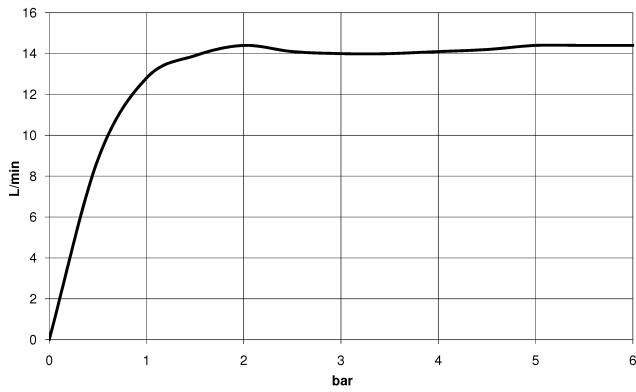

## MADISON Showerpipe with shower thermostat - Chrome

---

MADISON

ST 050 304 6360

ST 050 304 6360

**Flow rate chart**

**Certificates**

LGA\_38665.