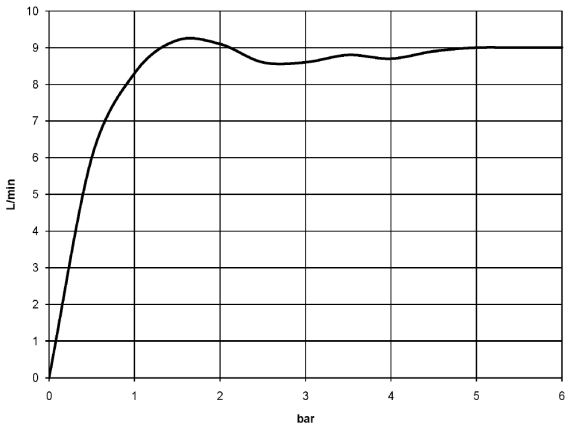

## MADISON Showerpipe with shower thermostat - Chrome

---

MADISON

ST 050 304 6360

ST 050 304 6360

mm [inches]

Flow rate chart

Certificates