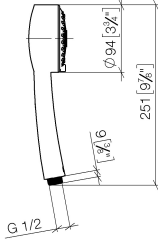

ST 050 304 6360

- shower with fixed riser projection 420mm
- Rain shower: PURE RAIN, max. flow rate 14 l/min (at 3 bar)
- Function from: 8 l/min
- rain shower Ø 200 mm
- rain shower with anti-scale system
- Hand shower: Three or five settings: COMPACT RAIN, COMPACT SOFT FLOW, COMPACT AQUAPRESSURE FLOW, max. flow rate 9 l/min (at 3 bar)
- spray head Ø 95mm
- rotary diverter for fixed-riser shower/hand shower
- height of fittings up to rain shower (bottom edge) 985mm
- height of fittings up to top edge of elbow 1160mm
- two-part push-on rosette Ø 65 mm
- rosette for shower holder Ø 65mm
- rosette for wall mounting Ø 60mm
- gauge 150 mm - 13 mm
- metal shower hose 1250mm with integrated anti-twist protection
- 1/2" connection
- Pipe diameter 20 mm

## MADISON Showerpipe with shower thermostat - Chrome

---

MADISON

ST 050 304 6360

ST 050 304 6360

mm [inches]

Flow rate chart

Certificates

ST 050 304 6360

- shower with fixed riser projection 420mm
- rain shower Ø 200 mm
- rain shower with anti-scale system
- max. rainshower flow 14 l/min
- Function from: 8 l/min
- rotary diverter for fixed-riser shower/hand shower
- height of fittings up to rain shower (bottom edge) 985mm
- height of fittings up to top edge of elbow 1160mm
- two-part push-on rosette Ø 65 mm
- rosette for shower holder Ø 65mm
- rosette for wall mounting Ø 60mm
- gauge 150 mm - 13 mm
- metal shower hose 1250mm with integrated anti-twist protection
- 1/2" connection
- Pipe diameter 20 mm