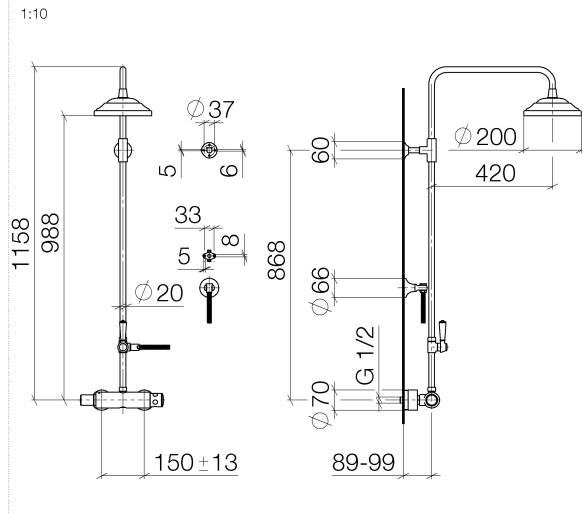

ST 050 304 6360