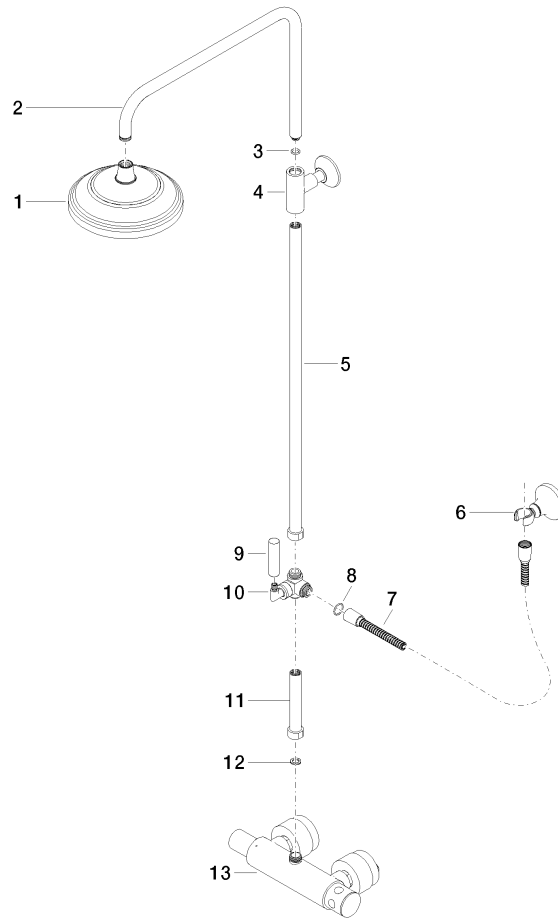

ST 050 304 6360

- shower with fixed riser projection 420mm
- rain shower Ø 200 mm
- rain shower with anti-scale system
- max. rainshower flow 14 l/min
- Function from: 8 l/min
- rotary diverter for fixed-riser shower/hand shower
- height of fittings up to rain shower (bottom edge) 985mm
- height of fittings up to top edge of elbow 1160mm
- two-part push-on rosette Ø 65 mm
- rosette for shower holder Ø 65mm
- rosette for wall mounting Ø 60mm
- gauge 150 mm - 13 mm
- metal shower hose 1250mm with integrated anti-twist protection
- 1/2" connection
- Pipe diameter 20 mm

## MADISON Showerpipe with shower thermostat - Chrome

---

MADISON

ST 050 304 6360

ST 050 304 6360

**Flow rate chart**

**Certificates**

LGA\_38665.

ST 050 304 6360

**Spare parts list**

No.	Item Number	Name	Quantity used	Delivery time
1	04 12 05 038 01-00	shower	1	60
2	04 28 22 101 20-00	spout	1	10
3	90 14 10 011 00 90	seal	1	2
4	90 17 11 037 01-00	holder	1	10
5	90 28 22 104 00-00	pipe	1	10
6	28 050 410-00	holder	1	60
7	28 104 970-00	Metal shower hose 1/2" x 1/2" x 1250 mm - Chrome	1	2
8	09 14 10 122 90	seal	1	2
9	11 170 370-00	MADISON Lever insert - Chrome	1	10
10	90 17 09 045 01-00	diverter	1	10
11	90 28 22 103 00-00	pipe	1	10
12	90 14 20 002 00 90	seal	1	2
13	04 17 01 044 01-00	fitting	1	10