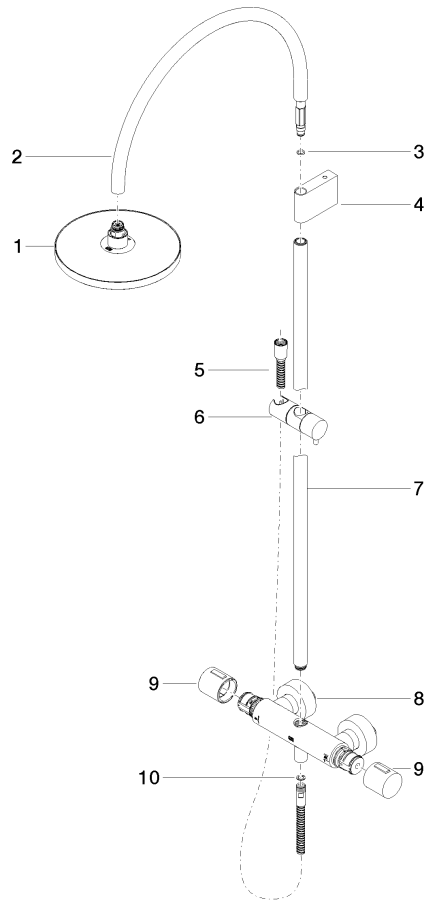

DVGW\_DW-6517DN0129.      WRAS\_2009011.      LGA\_29981.

Spare parts list

No.	Item Number	Name	Quantity used	Delivery time
1	09 23 01 039 90	sieve	1	2

ST 050 304 8892

Fits: TARA, VAIA, META

- shower with fixed riser projection 452mm
- overhead shower: rain flow
- rain shower Ø 220 mm
- rain shower with anti-scale system
- max. rainshower flow 7 l/min
- rotary diverter with volume control and shut-off function
- slide-on rosettes Ø 70 mm
- height of fittings up to rain shower (bottom edge) 963mm
- height of fittings up to top edge of elbow 1267mm
- gauge 150 mm - 13 mm
- metal shower hose 1750mm with integrated anti-twist protection
- 1/2" connection
- slide bar
- Pipe diameter 23.5 mm
- quick clearing
- This product can help a building meet the requirements of Green Building Rating Systems, e.g. LEED®, BREEAM®, DGNB
- WRAS 2204013

## TARA Showerpipe with shower thermostat 220 mm - Chrome

---

TARA

ST 050 304 8892

ST 050 304 8892

mm [inches]  
M 1:10

**Flow rate chart**

**Certificates**

Belgaqua\_21-032- WRAS\_2204013. LGA\_38737.  
27\_5.

ST 050 304 8892

Spare parts list

No.	Item Number	Name	Quantity used	Delivery time
1	90 12 05 092 20-00	shower	1	10
2	04 28 22 346 00-00	pipe	1	10
3	09 14 10 008 90	seal	1	2
4	90 17 11 150 00-00	holder	1	10
5	28 322 970-00	Metal shower hose 1/2" x 3/8" x 1750 mm - Chrome	1	2
6	12 570 970-00	Slide unit - Chrome	1	10
7	90 28 22 349 00-00	pipe	1	10
8	04 17 01 250 00-00	connection	1	10
9	90 17 33 015 00-00	handle	2	10
10	90 14 20 026 00 90	seal	1	2