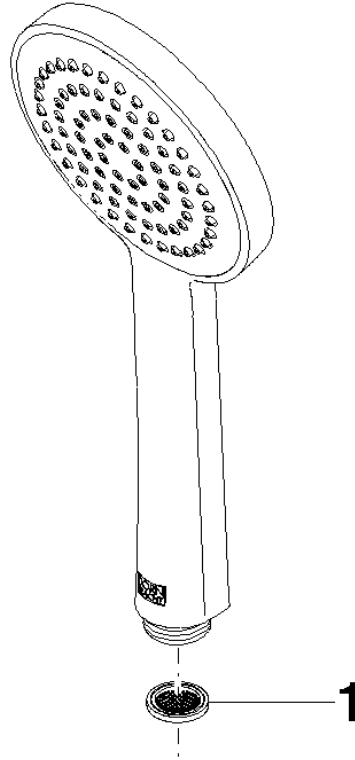

ST 050 304 8892

- shower with fixed riser projection 452mm
- Rain shower: PURE RAIN, max. flow rate 7 l/min (at 3 bar)
- rain shower Ø 220 mm
- rain shower with anti-scale system
- Hand shower: COMPACT RAIN, max. flow rate 15 l/min (at 3 bar)
- spray head Ø 100mm
- rotary diverter with volume control and shut-off function
- slide-on rosettes Ø 70 mm
- height of fittings up to rain shower (bottom edge) 963mm
- height of fittings up to top edge of elbow 1267mm
- gauge 150 mm - 13 mm
- metal shower hose 1750mm with integrated anti-twist protection
- 1/2" connection
- slide bar
- Pipe diameter 23.5 mm

## TARA Showerpipe with shower thermostat 220 mm - Chrome

---

TARA

ST 050 304 8892

## TARA Showerpipe with shower thermostat 220 mm - Chrome

---

TARA

ST 050 304 8892

ST 050 304 8892

mm [inches]

**Flow rate chart**

**Certificates**

DVGW\_DW-6517DN0129.      WRAS\_2009011.      LGA\_29981.

Spare parts list

No.	Item Number	Name	Quantity used	Delivery time
1	09 23 01 039 90	sieve	1	2

ST 050 304 8892

Fits: TARA, VAIA, META

- shower with fixed riser projection 452mm
- overhead shower: rain flow
- rain shower Ø 220 mm
- rain shower with anti-scale system
- max. rainshower flow 7 l/min
- rotary diverter with volume control and shut-off function
- slide-on rosettes Ø 70 mm
- height of fittings up to rain shower (bottom edge) 963mm
- height of fittings up to top edge of elbow 1267mm
- gauge 150 mm - 13 mm
- metal shower hose 1750mm with integrated anti-twist protection
- 1/2" connection
- slide bar
- Pipe diameter 23.5 mm
- quick clearing
- This product can help a building meet the requirements of Green Building Rating Systems, e.g. LEED®, BREEAM®, DGNB
- WRAS 2204013