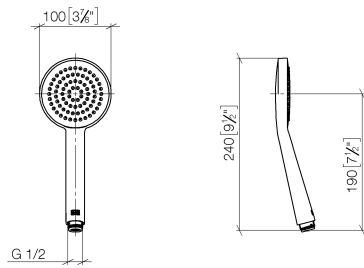

ST 050 304 8892

- shower with fixed riser projection 452mm
- Rain shower: PURE RAIN, max. flow rate 7 l/min (at 3 bar)
- rain shower Ø 220 mm
- rain shower with anti-scale system
- Hand shower: COMPACT RAIN, max. flow rate 15 l/min (at 3 bar)
- spray head Ø 100mm
- rotary diverter with volume control and shut-off function
- slide-on rosettes Ø 70 mm
- height of fittings up to rain shower (bottom edge) 963mm
- height of fittings up to top edge of elbow 1267mm
- gauge 150 mm - 13 mm
- metal shower hose 1750mm with integrated anti-twist protection
- 1/2" connection
- slide bar
- Pipe diameter 23.5 mm

## TARA Showerpipe with shower thermostat 220 mm - Chrome

---

TARA

ST 050 304 8892

ST 050 304 8892

mm [inches]

**Flow rate chart**

**Certificates**

DVGW\_DW-6517DN0129.      WRAS\_2009011.      LGA\_29981.

Spare parts list

No.	Item Number	Name	Quantity used	Delivery time
1	09 23 01 039 90	sieve	1	2

ST 050 304 8892

Fits: TARA, VAIA, META

- shower with fixed riser projection 452mm
- overhead shower: rain flow
- rain shower Ø 220 mm
- rain shower with anti-scale system
- max. rainshower flow 7 l/min
- rotary diverter with volume control and shut-off function
- slide-on rosettes Ø 70 mm
- height of fittings up to rain shower (bottom edge) 963mm
- height of fittings up to top edge of elbow 1267mm
- gauge 150 mm - 13 mm
- metal shower hose 1750mm with integrated anti-twist protection
- 1/2" connection
- slide bar
- Pipe diameter 23.5 mm
- quick clearing
- This product can help a building meet the requirements of Green Building Rating Systems, e.g. LEED®, BREEAM®, DGNB
- WRAS 2204013

## TARA Showerpipe with shower thermostat 220 mm - Chrome

---

TARA

ST 050 304 8892

ST 050 304 8892

mm [inches]  
M 1:10

**Flow rate chart**

**Certificates**