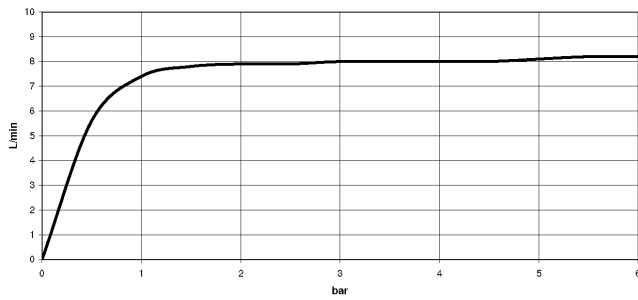

## TARA Showerpipe with shower thermostat 220 mm - Chrome

---

TARA

ST 050 304 8892

ST 050 304 8892

mm [inches]  
M 1:10

**Flow rate chart**

**Certificates**