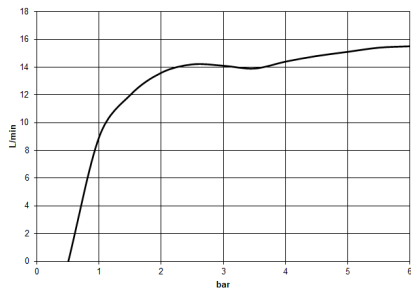

## TARA Showerpipe with shower thermostat 220 mm - Chrome

---

TARA

ST 050 304 8892

ST 050 304 8892

mm [inches]

**Flow rate chart**

**Certificates**

DVGW\_DW-6517DN0129.      WRAS\_2009011.      LGA\_29981.

Spare parts list

No.	Item Number	Name	Quantity used	Delivery time
1	09 23 01 039 90	sieve	1	2

ST 050 304 8892

Fits: TARA, VAIA, META

- shower with fixed riser projection 452mm
- overhead shower: rain flow
- rain shower Ø 220 mm
- rain shower with anti-scale system
- max. rainshower flow 7 l/min
- rotary diverter with volume control and shut-off function
- slide-on rosettes Ø 70 mm
- height of fittings up to rain shower (bottom edge) 963mm
- height of fittings up to top edge of elbow 1267mm
- gauge 150 mm - 13 mm
- metal shower hose 1750mm with integrated anti-twist protection
- 1/2" connection
- slide bar
- Pipe diameter 23.5 mm
- quick clearing
- This product can help a building meet the requirements of Green Building Rating Systems, e.g. LEED®, BREEAM®, DGNB
- WRAS 2204013