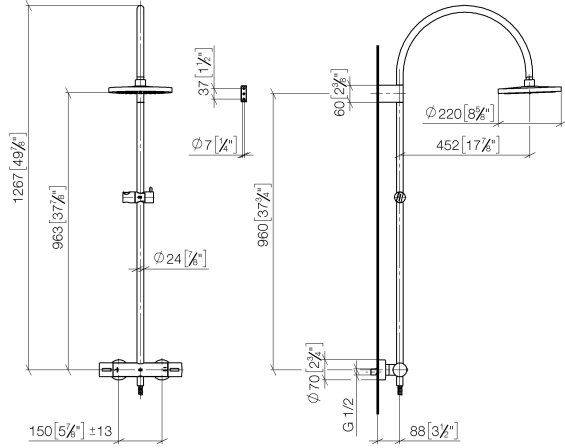

DVGW\_DW-6517DN0129.      WRAS\_2009011.      LGA\_29981.

Spare parts list

No.	Item Number	Name	Quantity used	Delivery time
1	09 23 01 039 90	sieve	1	2

ST 050 304 8892

Fits: TARA, VAIA, META

- shower with fixed riser projection 452mm
- overhead shower: rain flow
- rain shower Ø 220 mm
- rain shower with anti-scale system
- max. rainshower flow 7 l/min
- rotary diverter with volume control and shut-off function
- slide-on rosettes Ø 70 mm
- height of fittings up to rain shower (bottom edge) 963mm
- height of fittings up to top edge of elbow 1267mm
- gauge 150 mm - 13 mm
- metal shower hose 1750mm with integrated anti-twist protection
- 1/2" connection
- slide bar
- Pipe diameter 23.5 mm
- quick clearing
- This product can help a building meet the requirements of Green Building Rating Systems, e.g. LEED®, BREEAM®, DGNB
- WRAS 2204013

## TARA Showerpipe with shower thermostat 220 mm - Chrome

---

TARA

ST 050 304 8892

ST 050 304 8892

mm [inches]  
M 1:10

**Flow rate chart**

**Certificates**

Belgaqua\_21-032- WRAS\_2204013. LGA\_38737.  
27\_5.

ST 050 304 8892

Spare parts list

No.	Item Number	Name	Quantity used	Delivery time
1	90 12 05 092 20-00	shower	1	10
2	04 28 22 346 00-00	pipe	1	10
3	09 14 10 008 90	seal	1	2
4	90 17 11 150 00-00	holder	1	10
5	28 322 970-00	Metal shower hose 1/2" x 3/8" x 1750 mm - Chrome	1	2
6	12 570 970-00	Slide unit - Chrome	1	10
7	90 28 22 349 00-00	pipe	1	10
8	04 17 01 250 00-00	connection	1	10
9	90 17 33 015 00-00	handle	2	10
10	90 14 20 026 00 90	seal	1	2