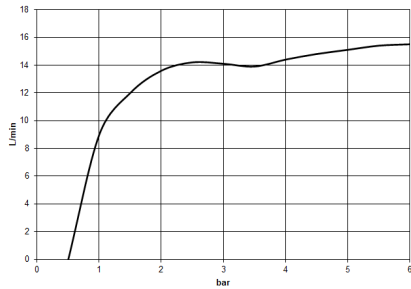

# TARA Showerpipe with shower thermostat 220 mm - Platinum

---

TARA

ST 050 304 8892

ST 050 304 8892

mm [inches]

**Flow rate chart**

**Certificates**