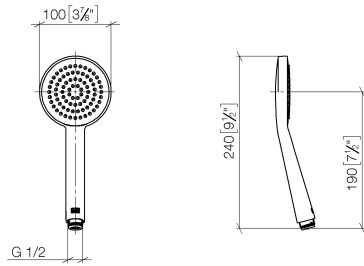

ST 050 304 8892

- shower with fixed riser projection 452mm
- Rain shower: PURE RAIN, max. flow rate 7 l/min (at 3 bar)
- rain shower Ø 220 mm
- rain shower with anti-scale system
- Hand shower: COMPACT RAIN, max. flow rate 15 l/min (at 3 bar)
- spray head Ø 100mm
- rotary diverter with volume control and shut-off function
- slide-on rosettes Ø 70 mm
- height of fittings up to rain shower (bottom edge) 963mm
- height of fittings up to top edge of elbow 1267mm
- gauge 150 mm - 13 mm
- metal shower hose 1750mm with integrated anti-twist protection
- 1/2" connection
- slide bar
- Pipe diameter 23.5 mm

## TARA Showerpipe with shower thermostat 220 mm - Platinum

---

TARA

ST 050 304 8892

# TARA Showerpipe with shower thermostat 220 mm - Platinum

---

TARA

ST 050 304 8892

ST 050 304 8892

mm [inches]

**Flow rate chart**

**Certificates**

### Spare parts list

No.	Item Number	Name	Quantity used	Delivery time
1	09 23 01 039 90	sieve	1	2

ST 050 304 8892

Fits: TARA, VAIA, META

- shower with fixed riser projection 452mm
- overhead shower: rain flow
- rain shower Ø 220 mm
- rain shower with anti-scale system
- max. rainshower flow 7 l/min
- rotary diverter with volume control and shut-off function
- slide-on rosettes Ø 70 mm
- height of fittings up to rain shower (bottom edge) 963mm
- height of fittings up to top edge of elbow 1267mm
- gauge 150 mm - 13 mm
- metal shower hose 1750mm with integrated anti-twist protection
- 1/2" connection
- slide bar
- Pipe diameter 23.5 mm
- quick clearing
- This product can help a building meet the requirements of Green Building Rating Systems, e.g. LEED®, BREEAM®, DGNB
- WRAS 2204013