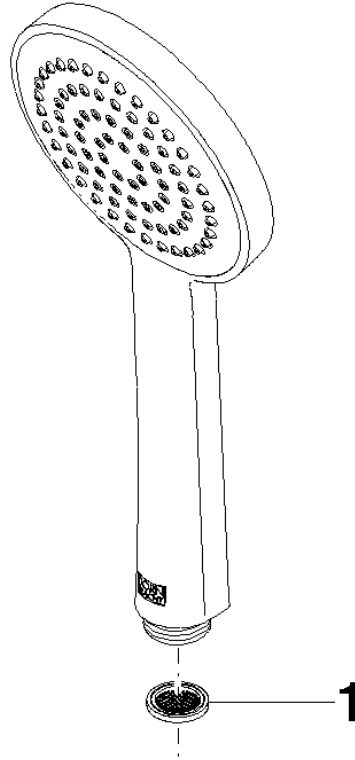

ST 050 304 8892

- shower with fixed riser projection 452mm
- Rain shower: PURE RAIN, max. flow rate 7 l/min (at 3 bar)
- rain shower Ø 220 mm
- rain shower with anti-scale system
- Hand shower: COMPACT RAIN, max. flow rate 15 l/min (at 3 bar)
- spray head Ø 100mm
- rotary diverter with volume control and shut-off function
- slide-on rosettes Ø 70 mm
- height of fittings up to rain shower (bottom edge) 963mm
- height of fittings up to top edge of elbow 1267mm
- gauge 150 mm - 13 mm
- metal shower hose 1750mm with integrated anti-twist protection
- 1/2" connection
- slide bar
- Pipe diameter 23.5 mm

## TARA Showerpipe with shower thermostat 220 mm - Platinum

---

TARA

ST 050 304 8892

# TARA Showerpipe with shower thermostat 220 mm - Platinum

---

TARA

ST 050 304 8892

ST 050 304 8892

mm [inches]

**Flow rate chart**

**Certificates**

### Spare parts list

No.	Item Number	Name	Quantity used	Delivery time
1	09 23 01 039 90	sieve	1	2

ST 050 304 8892

Fits: TARA, VAIA, META

- shower with fixed riser projection 452mm
- overhead shower: rain flow
- rain shower Ø 220 mm
- rain shower with anti-scale system
- max. rainshower flow 7 l/min
- rotary diverter with volume control and shut-off function
- slide-on rosettes Ø 70 mm
- height of fittings up to rain shower (bottom edge) 963mm
- height of fittings up to top edge of elbow 1267mm
- gauge 150 mm - 13 mm
- metal shower hose 1750mm with integrated anti-twist protection
- 1/2" connection
- slide bar
- Pipe diameter 23.5 mm
- quick clearing
- This product can help a building meet the requirements of Green Building Rating Systems, e.g. LEED®, BREEAM®, DGNB
- WRAS 2204013