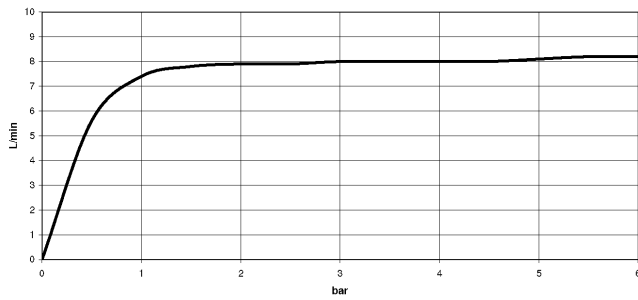

## TARA Showerpipe with shower thermostat 220 mm - Platinum

---

TARA

ST 050 304 8892

ST 050 304 8892

mm [inches]  
M 1:10

Flow rate chart

Certificates