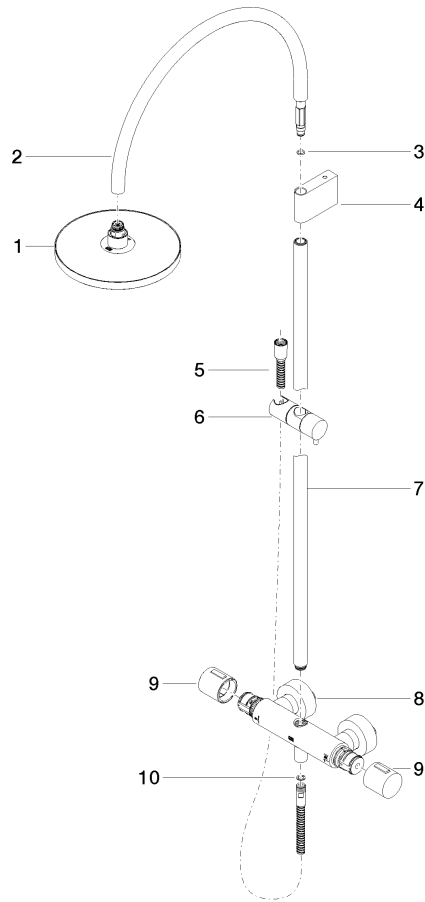

### Spare parts list

No.	Item Number	Name	Quantity used	Delivery time
1	09 23 01 039 90	sieve	1	2

ST 050 304 8892

Fits: TARA, VAIA, META

- shower with fixed riser projection 452mm
- overhead shower: rain flow
- rain shower Ø 220 mm
- rain shower with anti-scale system
- max. rainshower flow 7 l/min
- rotary diverter with volume control and shut-off function
- slide-on rosettes Ø 70 mm
- height of fittings up to rain shower (bottom edge) 963mm
- height of fittings up to top edge of elbow 1267mm
- gauge 150 mm - 13 mm
- metal shower hose 1750mm with integrated anti-twist protection
- 1/2" connection
- slide bar
- Pipe diameter 23.5 mm
- quick clearing
- This product can help a building meet the requirements of Green Building Rating Systems, e.g. LEED®, BREEAM®, DGNB
- WRAS 2204013

## TARA Showerpipe with shower thermostat 220 mm - Platinum

---

TARA

ST 050 304 8892

ST 050 304 8892

mm [inches]  
M 1:10

Flow rate chart

Certificates

Belgaqua\_21-032- WRAS\_2204013. LGA\_38737.  
27\_5.

ST 050 304 8892

Parts for other finishes can be found here: [Chrome](#)

Spare parts list

No.	Item Number	Name	Quantity used	Delivery time
1	90 12 05 092 20-08	shower	1	40
2	04 28 22 346 00-08	pipe	1	40
3	09 14 10 008 90	seal	1	2
4	90 17 11 150 00-08	holder	1	40
5	28 322 970-08	Metal shower hose 1/2" x 3/8" x 1750 mm - Platinum	1	40
6	12 570 970-08	Slide unit - Platinum	1	40
7	90 28 22 349 00-08	pipe	1	40
8	04 17 01 250 00-08	connection	1	40
9	90 17 33 015 00-08	handle	1	40
10	90 14 20 026 00 90	seal	1	2