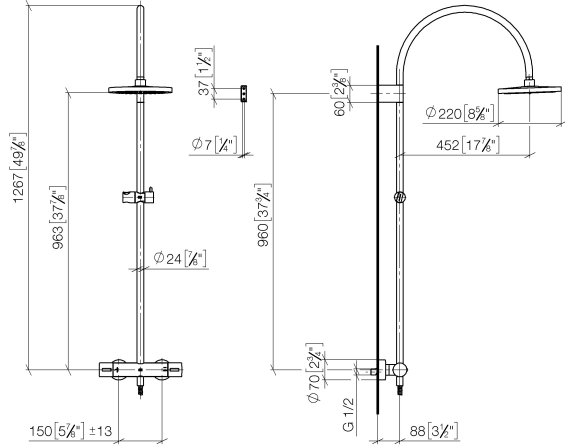

### Spare parts list

No.	Item Number	Name	Quantity used	Delivery time
1	09 23 01 039 90	sieve	1	2

ST 050 304 8892

Fits: TARA, VAIA, META

- shower with fixed riser projection 452mm
- overhead shower: rain flow
- rain shower Ø 220 mm
- rain shower with anti-scale system
- max. rainshower flow 7 l/min
- rotary diverter with volume control and shut-off function
- slide-on rosettes Ø 70 mm
- height of fittings up to rain shower (bottom edge) 963mm
- height of fittings up to top edge of elbow 1267mm
- gauge 150 mm - 13 mm
- metal shower hose 1750mm with integrated anti-twist protection
- 1/2" connection
- slide bar
- Pipe diameter 23.5 mm
- quick clearing
- This product can help a building meet the requirements of Green Building Rating Systems, e.g. LEED®, BREEAM®, DGNB
- WRAS 2204013

## TARA Showerpipe with shower thermostat 220 mm - Platinum

---

TARA

ST 050 304 8892

ST 050 304 8892

mm [inches]  
M 1:10

Flow rate chart

Certificates

Belgaqua\_21-032- WRAS\_2204013. LGA\_38737.  
27\_5.

ST 050 304 8892

Parts for other finishes can be found here: [Chrome](#)

Spare parts list

No.	Item Number	Name	Quantity used	Delivery time
1	90 12 05 092 20-08	shower	1	40
2	04 28 22 346 00-08	pipe	1	40
3	09 14 10 008 90	seal	1	2
4	90 17 11 150 00-08	holder	1	40
5	28 322 970-08	Metal shower hose 1/2" x 3/8" x 1750 mm - Platinum	1	40
6	12 570 970-08	Slide unit - Platinum	1	40
7	90 28 22 349 00-08	pipe	1	40
8	04 17 01 250 00-08	connection	1	40
9	90 17 33 015 00-08	handle	1	40
10	90 14 20 026 00 90	seal	1	2