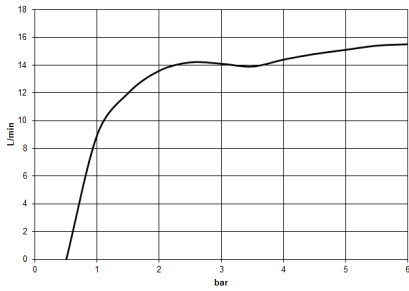

Flow rate chart

Certificates

DVGW_DW-6517DN0129.   WRAS_2009011.   LGA_29981.