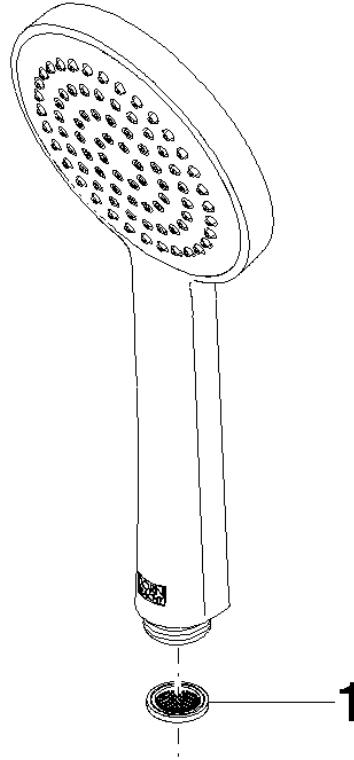

TARA Showerpipe with shower thermostat 220 mm - Brushed Durabronz (23kt Gold)

TARA

ST 050 304 8892

- shower with fixed riser projection 452mm
- Rain shower: PURE RAIN, max. flow rate 7 l/min (at 3 bar)
- rain shower Ø 220 mm
- rain shower with anti-scale system
- Hand shower: COMPACT RAIN, max. flow rate 15 l/min (at 3 bar)
- spray head Ø 100mm
- rotary diverter with volume control and shut-off function
- slide-on rosettes Ø 70 mm
- height of fittings up to rain shower (bottom edge) 963mm
- height of fittings up to top edge of elbow 1267mm
- gauge 150 mm - 13 mm
- metal shower hose 1750mm with integrated anti-twist protection
- 1/2" connection
- slide bar
- Pipe diameter 23.5 mm

No.	Item Number	Name	Quantity used	Delivery time
1	90 12 05 092 20-28	shower	1	20
2	04 28 22 346 00-28	pipe	1	20
3	09 14 10 008 90	seal	1	2
4	90 17 11 150 00-28	holder	1	20
5	28 322 970-28	Metal shower hose 1/2" x 3/8" x 1750 mm - Brushed Durabronz (23kt Gold)	1	20
6	12 570 970-28	Slide unit - Brushed Durabronz (23kt Gold)	1	20
7	90 28 22 349 00-28	pipe	1	20
8	04 17 01 250 00-28	connection	1	20
9	90 17 33 015 00-28	handle	1	20
10	90 14 20 026 00 90	seal	1	2

TARA Showerpipe with shower thermostat 220 mm - Brushed Durabron (23kt Gold)

TARA

ST 050 304 8892

TARA Showerpipe with shower thermostat 220 mm - Brushed Durabron (23kt Gold)

TARA

ST 050 304 8892

TARA Showerpipe with shower thermostat 220 mm - Brushed Durabron (23kt Gold)

TARA

ST 050 304 8892

ST 050 304 8892
mm [inches]

Flow rate chart

Certificates

DVGW_DW-6517DN0129. WRAS_2009011. LGA_29981.

ST 050 304 8892
 Parts for other
 finishes can be found
 here: Chrome

Spare parts list