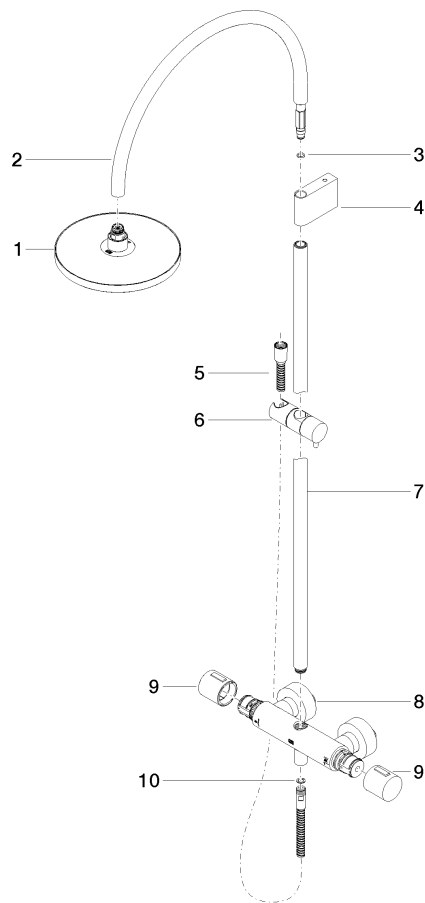

TARA Showerpipe with shower thermostat 220 mm - Brushed Durabronz (23kt Gold)

TARA

ST 050 304 8892

- shower with fixed riser projection 452mm
- Rain shower: PURE RAIN, max. flow rate 7 l/min (at 3 bar)
- rain shower Ø 220 mm
- rain shower with anti-scale system
- Hand shower: COMPACT RAIN, max. flow rate 15 l/min (at 3 bar)
- spray head Ø 100mm
- rotary diverter with volume control and shut-off function
- slide-on rosettes Ø 70 mm
- height of fittings up to rain shower (bottom edge) 963mm
- height of fittings up to top edge of elbow 1267mm
- gauge 150 mm - 13 mm
- metal shower hose 1750mm with integrated anti-twist protection
- 1/2" connection
- slide bar
- Pipe diameter 23.5 mm

TARA

ST 050 304 8892

ST 050 304 8802
mm [inches]
M 1:10

Flow rate chart

Certificates

Belgaqua_21-032- WRAS_2204013. LGA_38737.
27_5.

ST 050 304 8892
Parts for other
finishes can be found
here: Chrome

Spare parts list

No.	Item Number	Name	Quantity used	Delivery time
1	90 12 05 092 20-28	shower	1	20
2	04 28 22 346 00-28	pipe	1	20
3	09 14 10 008 90	seal	1	2
4	90 17 11 150 00-28	holder	1	20
5	28 322 970-28	Metal shower hose 1/2" x 3/8" x 1750 mm - Brushed Durabronz (23kt Gold)	1	20
6	12 570 970-28	Slide unit - Brushed Durabronz (23kt Gold)	1	20
7	90 28 22 349 00-28	pipe	1	20
8	04 17 01 250 00-28	connection	1	20
9	90 17 33 015 00-28	handle	1	20
10	90 14 20 026 00 90	seal	1	2

TARA Showerpipe with shower thermostat 220 mm - Brushed Durabronz (23kt Gold)

TARA

ST 050 304 8892

- COMPACT RAIN, max. flow rate 15 l/min (at 3 bar)
- with anti-scale system
- spray head Ø 100mm
- 1/2" connection
- WRAS 2009011