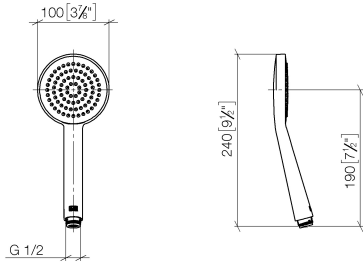

TARA Showerpipe with shower thermostat 220 mm - Brushed Durabronz (23kt Gold)

TARA

ST 050 304 8892

- shower with fixed riser projection 452mm
- Rain shower: PURE RAIN, max. flow rate 7 l/min (at 3 bar)
- rain shower Ø 220 mm
- rain shower with anti-scale system
- Hand shower: COMPACT RAIN, max. flow rate 15 l/min (at 3 bar)
- spray head Ø 100mm
- rotary diverter with volume control and shut-off function
- slide-on rosettes Ø 70 mm
- height of fittings up to rain shower (bottom edge) 963mm
- height of fittings up to top edge of elbow 1267mm
- gauge 150 mm - 13 mm
- metal shower hose 1750mm with integrated anti-twist protection
- 1/2" connection
- slide bar
- Pipe diameter 23.5 mm

No.	Item Number	Name	Quantity used	Delivery time
1	90 12 05 092 20-28	shower	1	20
2	04 28 22 346 00-28	pipe	1	20
3	09 14 10 008 90	seal	1	2
4	90 17 11 150 00-28	holder	1	20
5	28 322 970-28	Metal shower hose 1/2" x 3/8" x 1750 mm - Brushed Durabronz (23kt Gold)	1	20
6	12 570 970-28	Slide unit - Brushed Durabronz (23kt Gold)	1	20
7	90 28 22 349 00-28	pipe	1	20
8	04 17 01 250 00-28	connection	1	20
9	90 17 33 015 00-28	handle	1	20
10	90 14 20 026 00 90	seal	1	2

TARA Showerpipe with shower thermostat 220 mm - Brushed Durabron (23kt Gold)

TARA

ST 050 304 8892

TARA Showerpipe with shower thermostat 220 mm - Brushed Durabron (23kt Gold)

TARA

ST 050 304 8892

TARA Showerpipe with shower thermostat 220 mm - Brushed Durabron (23kt Gold)

TARA

ST 050 304 8892

ST 050 304 8892
mm [inches]

Flow rate chart

Certificates

DVGW_DW-6517DN0129. WRAS_2009011. LGA_29981.

ST 050 304 8892
 Parts for other
 finishes can be found
 here: Chrome

Spare parts list