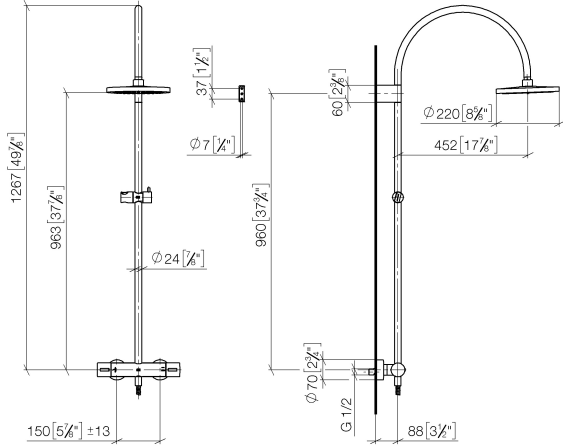

TARA Showerpipe with shower thermostat 220 mm - Brushed Durabronz (23kt Gold)

TARA

ST 050 304 8892

- shower with fixed riser projection 452mm
- Rain shower: PURE RAIN, max. flow rate 7 l/min (at 3 bar)
- rain shower Ø 220 mm
- rain shower with anti-scale system
- Hand shower: COMPACT RAIN, max. flow rate 15 l/min (at 3 bar)
- spray head Ø 100mm
- rotary diverter with volume control and shut-off function
- slide-on rosettes Ø 70 mm
- height of fittings up to rain shower (bottom edge) 963mm
- height of fittings up to top edge of elbow 1267mm
- gauge 150 mm - 13 mm
- metal shower hose 1750mm with integrated anti-twist protection
- 1/2" connection
- slide bar
- Pipe diameter 23.5 mm

SERIES-VARIOUS Hand shower - Brushed Durabronze (23kt Gold) 28 029 979-28

TARA Showerpipe with shower thermostat 220 mm - Brushed Durabron (23kt Gold)

TARA

ST 050 304 8892

TARA Showerpipe with shower thermostat 220 mm - Brushed Durabron (23kt Gold)

TARA

ST 050 304 8892

ST 050 304 8802
mm [inches]
M 1:10

Flow rate chart

Certificates

Belgaqua_21-032- WRAS_2204013. LGA_38737.
27_5.

ST 050 304 8892
Parts for other
finishes can be found
here: Chrome

Spare parts list

No.	Item Number	Name	Quantity used	Delivery time
1	90 12 05 092 20-28	shower	1	20
2	04 28 22 346 00-28	pipe	1	20
3	09 14 10 008 90	seal	1	2
4	90 17 11 150 00-28	holder	1	20
5	28 322 970-28	Metal shower hose 1/2" x 3/8" x 1750 mm - Brushed Durabronz (23kt Gold)	1	20
6	12 570 970-28	Slide unit - Brushed Durabronz (23kt Gold)	1	20
7	90 28 22 349 00-28	pipe	1	20
8	04 17 01 250 00-28	connection	1	20
9	90 17 33 015 00-28	handle	1	20
10	90 14 20 026 00 90	seal	1	2