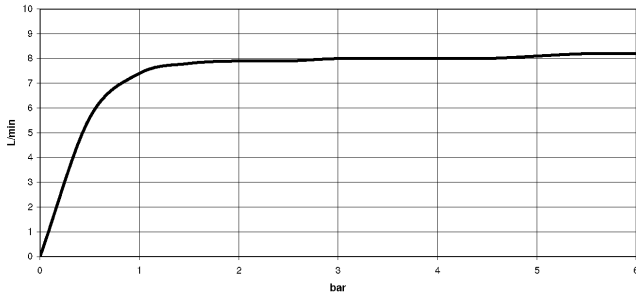

TARA

ST 050 304 8892

ST 050 304 8802
mm [inches]
M 1:10

Flow rate chart

Certificates

Belgaqua_21-032- WRAS_2204013. LGA_38737.
27_5.

ST 050 304 8892
Parts for other
finishes can be found
here: Chrome

Spare parts list