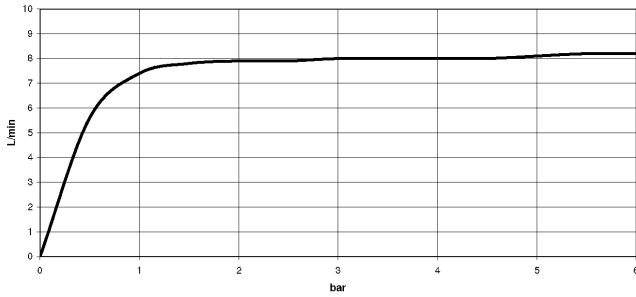

mm [inches]
M 1:10

Flow rate chart

Certificates

Belgaqua_21-032- WRAS_2204013. LGA_38737.
27_5.

ST 050 304 8892

Parts for other finishes can be found here: [Chrome](#)

Spare parts list

No.	Item Number	Name	Quantity used	Delivery time
1	90 12 05 092 20-33	shower	1	30
2	04 28 22 346 00-33	pipe	1	60
3	09 14 10 008 90	seal	1	2
4	90 17 11 150 00-33	holder	1	30
5	28 322 970-33	Metal shower hose 1/2" x 3/8" x 1750 mm - Matte Black	1	2
6	12 570 970-33	Slide unit - Matte Black	1	30
7	90 28 22 349 00-33	pipe	1	30
8	04 17 01 250 00-33	connection	1	30
9	90 17 33 015 00-33	handle	1	30
10	90 14 20 026 00 90	seal	1	2