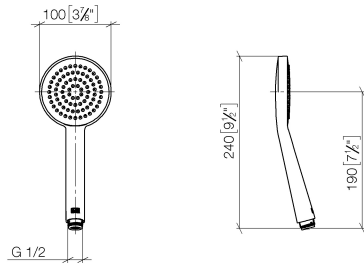

ST 050 304 8892

- shower with fixed riser projection 452mm
- Rain shower: PURE RAIN, max. flow rate 7 l/min (at 3 bar)
- rain shower Ø 220 mm
- rain shower with anti-scale system
- Hand shower: COMPACT RAIN, max. flow rate 15 l/min (at 3 bar)
- spray head Ø 100mm
- rotary diverter with volume control and shut-off function
- slide-on rosettes Ø 70 mm
- height of fittings up to rain shower (bottom edge) 963mm
- height of fittings up to top edge of elbow 1267mm
- gauge 150 mm - 13 mm
- metal shower hose 1750mm with integrated anti-twist protection
- 1/2" connection
- slide bar
- Pipe diameter 23.5 mm

TARA Showerpipe with shower thermostat 220 mm - Matte Black

TARA

ST 050 304 8892

TARA Showerpipe with shower thermostat 220 mm - Matte Black

TARA

ST 050 304 8892

ST 050 304 8892

mm [inches]

Flow rate chart

Certificates

DVGW_DW-6517DN0129. WRAS_2009011. LGA_29981.

ST 050 304 8892

Parts for other
finishes can be found
here: [Chrome](#)

Spare parts list

No.	Item Number	Name	Quantity used	Delivery time
1	09 23 01 039 90	sieve	1	2

ST 050 304 8892

Fits: TARA, VAIA, META

- shower with fixed riser projection 452mm
- overhead shower: rain flow
- rain shower Ø 220 mm
- rain shower with anti-scale system
- max. rainshower flow 7 l/min
- rotary diverter with volume control and shut-off function
- slide-on rosettes Ø 70 mm
- height of fittings up to rain shower (bottom edge) 963mm
- height of fittings up to top edge of elbow 1267mm
- gauge 150 mm - 13 mm
- metal shower hose 1750mm with integrated anti-twist protection
- 1/2" connection
- slide bar
- Pipe diameter 23.5 mm
- quick clearing
- This product can help a building meet the requirements of Green Building Rating Systems, e.g. LEED®, BREEAM®, DGNB
- WRAS 2204013