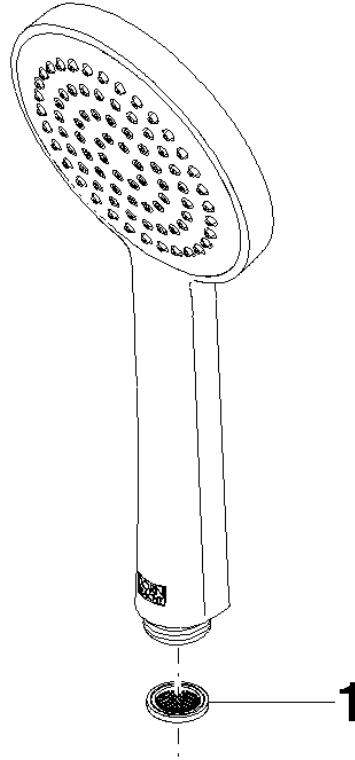

ST 050 304 8892

- shower with fixed riser projection 452mm
- Rain shower: PURE RAIN, max. flow rate 7 l/min (at 3 bar)
- rain shower Ø 220 mm
- rain shower with anti-scale system
- Hand shower: COMPACT RAIN, max. flow rate 15 l/min (at 3 bar)
- spray head Ø 100mm
- rotary diverter with volume control and shut-off function
- slide-on rosettes Ø 70 mm
- height of fittings up to rain shower (bottom edge) 963mm
- height of fittings up to top edge of elbow 1267mm
- gauge 150 mm - 13 mm
- metal shower hose 1750mm with integrated anti-twist protection
- 1/2" connection
- slide bar
- Pipe diameter 23.5 mm

TARA Showerpipe with shower thermostat 220 mm - Matte Black

TARA

ST 050 304 8892

TARA Showerpipe with shower thermostat 220 mm - Matte Black

TARA

ST 050 304 8892

ST 050 304 8892

mm [inches]

Flow rate chart

Certificates

DVGW_DW-6517DN0129. WRAS_2009011. LGA_29981.

ST 050 304 8892

Parts for other
finishes can be found
here: [Chrome](#)

Spare parts list

No.	Item Number	Name	Quantity used	Delivery time
1	09 23 01 039 90	sieve	1	2

ST 050 304 8892

Fits: TARA, VAIA, META

- shower with fixed riser projection 452mm
- overhead shower: rain flow
- rain shower Ø 220 mm
- rain shower with anti-scale system
- max. rainshower flow 7 l/min
- rotary diverter with volume control and shut-off function
- slide-on rosettes Ø 70 mm
- height of fittings up to rain shower (bottom edge) 963mm
- height of fittings up to top edge of elbow 1267mm
- gauge 150 mm - 13 mm
- metal shower hose 1750mm with integrated anti-twist protection
- 1/2" connection
- slide bar
- Pipe diameter 23.5 mm
- quick clearing
- This product can help a building meet the requirements of Green Building Rating Systems, e.g. LEED®, BREEAM®, DGNB
- WRAS 2204013