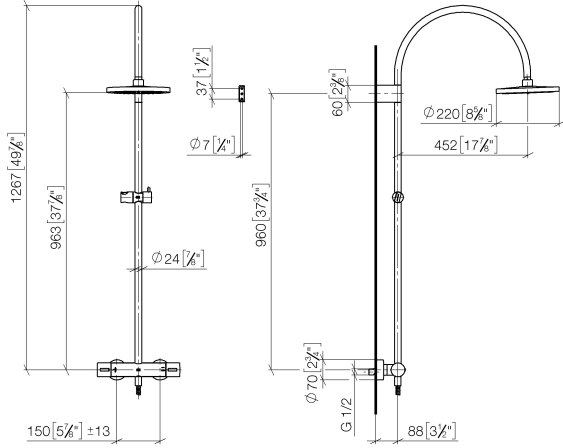

ST 050 304 8892

- shower with fixed riser projection 452mm
- Rain shower: PURE RAIN, max. flow rate 7 l/min (at 3 bar)
- rain shower Ø 220 mm
- rain shower with anti-scale system
- Hand shower: COMPACT RAIN, max. flow rate 15 l/min (at 3 bar)
- spray head Ø 100mm
- rotary diverter with volume control and shut-off function
- slide-on rosettes Ø 70 mm
- height of fittings up to rain shower (bottom edge) 963mm
- height of fittings up to top edge of elbow 1267mm
- gauge 150 mm - 13 mm
- metal shower hose 1750mm with integrated anti-twist protection
- 1/2" connection
- slide bar
- Pipe diameter 23.5 mm

Required miscellaneous

	Hand shower - Matte Black	28 018 979-33
---	----------------------------------	---------------

TARA Showerpipe with shower thermostat 220 mm - Matte Black

TARA

ST 050 304 8892

ST 050 304 8892

mm [inches]
M 1:10

Flow rate chart

Certificates

Belgaqua_21-032- WRAS_2204013. LGA_38737.
27_5.

ST 050 304 8892

Parts for other finishes can be found here: [Chrome](#)

Spare parts list

No.	Item Number	Name	Quantity used	Delivery time
1	90 12 05 092 20-33	shower	1	30
2	04 28 22 346 00-33	pipe	1	60
3	09 14 10 008 90	seal	1	2
4	90 17 11 150 00-33	holder	1	30
5	28 322 970-33	Metal shower hose 1/2" x 3/8" x 1750 mm - Matte Black	1	2
6	12 570 970-33	Slide unit - Matte Black	1	30
7	90 28 22 349 00-33	pipe	1	30
8	04 17 01 250 00-33	connection	1	30
9	90 17 33 015 00-33	handle	1	30
10	90 14 20 026 00 90	seal	1	2