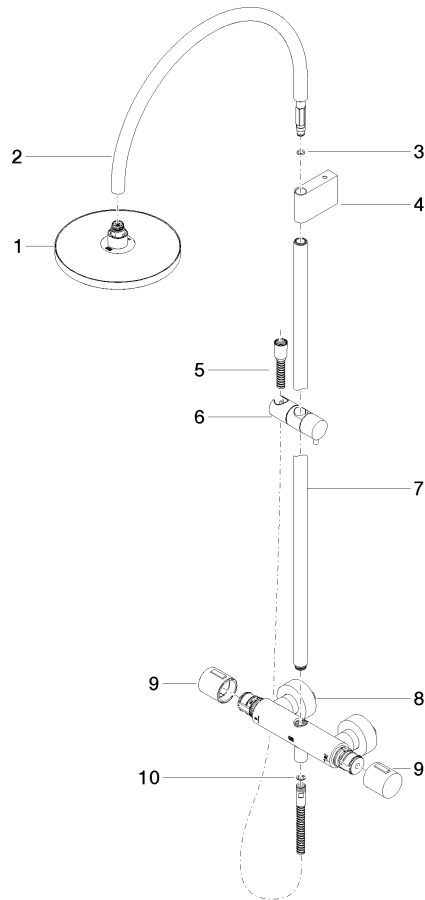

ST 050 304 8892

- shower with fixed riser projection 452mm
- Rain shower: PURE RAIN, max. flow rate 7 l/min (at 3 bar)
- rain shower Ø 220 mm
- rain shower with anti-scale system
- Hand shower: COMPACT RAIN, max. flow rate 15 l/min (at 3 bar)
- spray head Ø 100mm
- rotary diverter with volume control and shut-off function
- slide-on rosettes Ø 70 mm
- height of fittings up to rain shower (bottom edge) 963mm
- height of fittings up to top edge of elbow 1267mm
- gauge 150 mm - 13 mm
- metal shower hose 1750mm with integrated anti-twist protection
- 1/2" connection
- slide bar
- Pipe diameter 23.5 mm

Required miscellaneous

	Hand shower - Matte Black	28 018 979-33
---	----------------------------------	---------------

TARA Showerpipe with shower thermostat 220 mm - Matte Black

TARA

ST 050 304 8892

ST 050 304 8892

mm [inches]
M 1:10

Flow rate chart

Certificates

Belgaqua_21-032- WRAS_2204013. LGA_38737.
27_5.

ST 050 304 8892

Parts for other finishes can be found here: [Chrome](#)

Spare parts list

No.	Item Number	Name	Quantity used	Delivery time
1	90 12 05 092 20-33	shower	1	30
2	04 28 22 346 00-33	pipe	1	60
3	09 14 10 008 90	seal	1	2
4	90 17 11 150 00-33	holder	1	30
5	28 322 970-33	Metal shower hose 1/2" x 3/8" x 1750 mm - Matte Black	1	2
6	12 570 970-33	Slide unit - Matte Black	1	30
7	90 28 22 349 00-33	pipe	1	30
8	04 17 01 250 00-33	connection	1	30
9	90 17 33 015 00-33	handle	1	30
10	90 14 20 026 00 90	seal	1	2