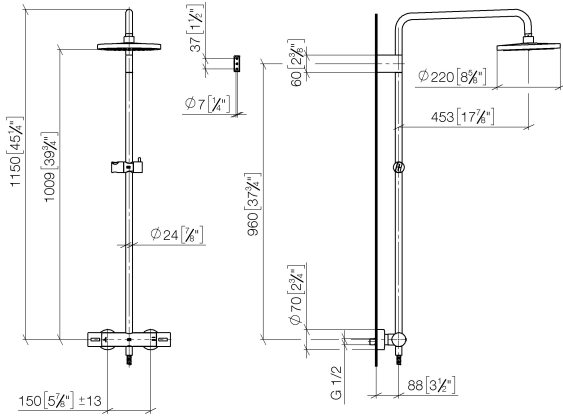

mm [inches]
1:10

Flow rate chart

Certificates

DVGW_DW-6509DN0123. Belgaqua_21-032-27_5. WRAS_2204013. LGA_38737.

ST 050 305 1979

Parts for other finishes can be found here: [Chrome](#)

Spare parts list

No.	Item Number	Name	Quantity used	Delivery time
1	90 12 05 092 20-06	shower	1	10
2	09 23 01 039 90	sieve	1	2
3	90 28 22 348 00-06	pipe	1	10
4	90 17 11 150 00-06	holder	1	10
5	90 28 22 349 00-06	pipe	1	10
6	04 17 01 250 00-06	connection	1	10
7	90 17 33 015 00-06	handle	2	10
8	90 14 20 026 00 90	seal	1	2
9	12 570 970-06	Slide unit - Brushed Platinum	1	10
10	28 322 970-06	Metal shower hose 1/2" x 3/8" x 1750 mm - Brushed Platinum	1	2