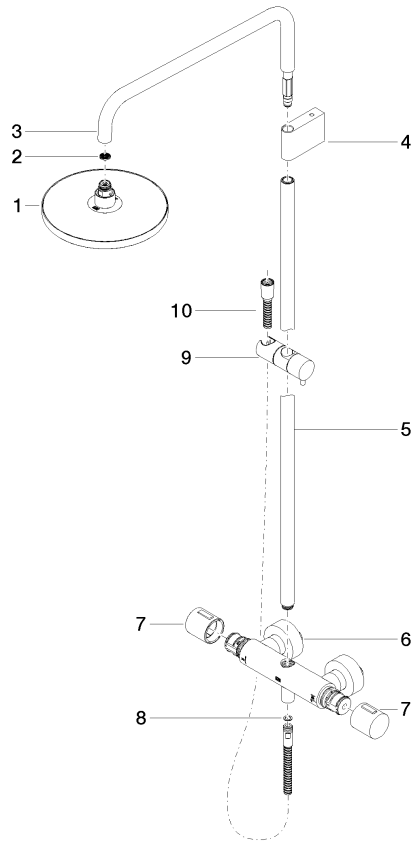

ST 050 305 1979

Fits: IMO, LULU, TARA, LISSÉ, VAIA, META, CYO

- shower with fixed riser projection 453mm
- Rain shower: PURE RAIN, max. flow rate 7 l/min (at 3 bar)
- rain shower Ø 220 mm
- rain shower with anti-scale system
- Hand shower: COMPACT RAIN, max. flow rate 15 l/min (at 3 bar)
- spray head Ø 100mm
- rotary diverter with volume control and shut-off function
- slide-on rosettes Ø 70 mm
- height of fittings up to rain shower (bottom edge) 1009mm
- height of fittings up to top edge of elbow 1150mm
- gauge 150 mm - 13 mm
- metal shower hose 1750mm with integrated anti-twist protection
- 1/2" connection
- slide bar
- Pipe diameter 23.5 mm

mm [inches]
1:10

Flow rate chart

Certificates

DVGW_DW-6509DN0123. Belgaqua_21-032-27_5. WRAS_2204013. LGA_38737.

ST 050 305 1979

Parts for other finishes can be found here: [Chrome](#)

Spare parts list

No.	Item Number	Name	Quantity used	Delivery time
1	90 12 05 092 20-06	shower	1	10
2	09 23 01 039 90	sieve	1	2
3	90 28 22 348 00-06	pipe	1	10
4	90 17 11 150 00-06	holder	1	10
5	90 28 22 349 00-06	pipe	1	10
6	04 17 01 250 00-06	connection	1	10
7	90 17 33 015 00-06	handle	2	10
8	90 14 20 026 00 90	seal	1	2
9	12 570 970-06	Slide unit - Brushed Platinum	1	10
10	28 322 970-06	Metal shower hose 1/2" x 3/8" x 1750 mm - Brushed Platinum	1	2