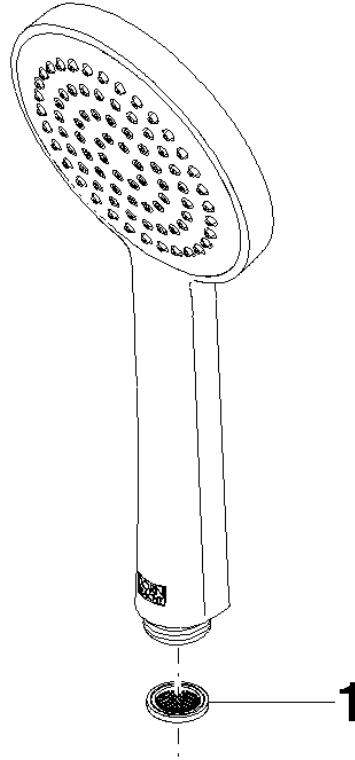

ST 050 305 1979

Fits: IMO, LULU, TARA, LISSÉ, VAIA, META, CYO

- shower with fixed riser projection 453mm
- Rain shower: PURE RAIN, max. flow rate 7 l/min (at 3 bar)
- rain shower Ø 220 mm
- rain shower with anti-scale system
- Hand shower: COMPACT RAIN, max. flow rate 15 l/min (at 3 bar)
- spray head Ø 100mm
- rotary diverter with volume control and shut-off function
- slide-on rosettes Ø 70 mm
- height of fittings up to rain shower (bottom edge) 1009mm
- height of fittings up to top edge of elbow 1150mm
- gauge 150 mm - 13 mm
- metal shower hose 1750mm with integrated anti-twist protection
- 1/2" connection
- slide bar
- Pipe diameter 23.5 mm

Showerpipe with shower thermostat - Brushed Platinum

IMO

ST 050 305 1979

Showerpipe with shower thermostat - Brushed Platinum

IMO

ST 050 305 1979

ST 050 305 1979

mm [inches]

Flow rate chart

Certificates

DVGW_DW-6517DN0129. WRAS_2009011. LGA_29981.

ST 050 305 1979

Parts for other finishes can be found here: [Chrome](#)

Spare parts list

No.	Item Number	Name	Quantity used	Delivery time
1	09 23 01 039 90	sieve	1	2

ST 050 305 1979

Fits: IMO, LULU, TARA, LISSÉ, VAIA, META

- shower with fixed riser projection 453mm
- overhead shower: rain flow
- rain shower Ø 220 mm
- rain shower with anti-scale system
- max. rainshower flow 7 l/min
- rotary diverter with volume control and shut-off function
- slide-on rosettes Ø 70 mm
- height of fittings up to rain shower (bottom edge) 1009mm
- height of fittings up to top edge of elbow 1150mm
- gauge 150 mm - 13 mm
- metal shower hose 1750mm with integrated anti-twist protection
- 1/2" connection
- slide bar
- Pipe diameter 23.5 mm
- quick clearing
- This product can help a building meet the requirements of Green Building Rating Systems, e.g. LEED®, BREEAM®, DGNB
- WRAS 2204013