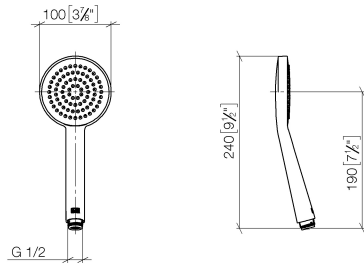

ST 050 305 1979

Fits: IMO, LULU, TARA, LISSÉ, VAIA, META, CYO

- shower with fixed riser projection 453mm
- Rain shower: PURE RAIN, max. flow rate 7 l/min (at 3 bar)
- rain shower Ø 220 mm
- rain shower with anti-scale system
- Hand shower: COMPACT RAIN, max. flow rate 15 l/min (at 3 bar)
- spray head Ø 100mm
- rotary diverter with volume control and shut-off function
- slide-on rosettes Ø 70 mm
- height of fittings up to rain shower (bottom edge) 1009mm
- height of fittings up to top edge of elbow 1150mm
- gauge 150 mm - 13 mm
- metal shower hose 1750mm with integrated anti-twist protection
- 1/2" connection
- slide bar
- Pipe diameter 23.5 mm

Showerpipe with shower thermostat - Brushed Platinum

IMO

ST 050 305 1979

Showerpipe with shower thermostat - Brushed Platinum

IMO

ST 050 305 1979

ST 050 305 1979

mm [inches]

Flow rate chart

Certificates

DVGW_DW-6517DN0129. WRAS_2009011. LGA_29981.

ST 050 305 1979

Parts for other finishes can be found here: [Chrome](#)

Spare parts list

No.	Item Number	Name	Quantity used	Delivery time
1	09 23 01 039 90	sieve	1	2

ST 050 305 1979

Fits: IMO, LULU, TARA, LISSÉ, VAIA, META

- shower with fixed riser projection 453mm
- overhead shower: rain flow
- rain shower Ø 220 mm
- rain shower with anti-scale system
- max. rainshower flow 7 l/min
- rotary diverter with volume control and shut-off function
- slide-on rosettes Ø 70 mm
- height of fittings up to rain shower (bottom edge) 1009mm
- height of fittings up to top edge of elbow 1150mm
- gauge 150 mm - 13 mm
- metal shower hose 1750mm with integrated anti-twist protection
- 1/2" connection
- slide bar
- Pipe diameter 23.5 mm
- quick clearing
- This product can help a building meet the requirements of Green Building Rating Systems, e.g. LEED®, BREEAM®, DGNB
- WRAS 2204013