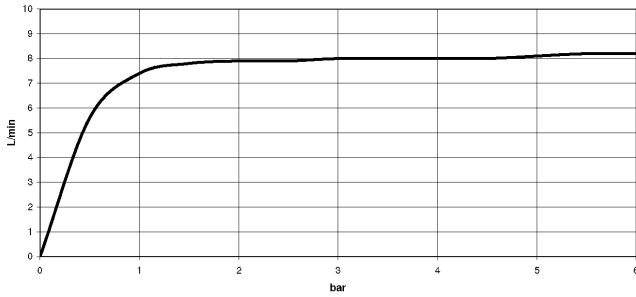

mm [inches]
1:10

Flow rate chart

Certificates

DVGW_DW-6509DN0123. Belgaqua_21-032-27_5. WRAS_2204013. LGA_38737.

ST 050 305 1979

Parts for other finishes can be found here: [Chrome](#)

Spare parts list

No.	Item Number	Name	Quantity used	Delivery time
1	90 12 05 092 20-06	shower	1	10
2	09 23 01 039 90	sieve	1	2
3	90 28 22 348 00-06	pipe	1	10
4	90 17 11 150 00-06	holder	1	10
5	90 28 22 349 00-06	pipe	1	10
6	04 17 01 250 00-06	connection	1	10
7	90 17 33 015 00-06	handle	2	10
8	90 14 20 026 00 90	seal	1	2
9	12 570 970-06	Slide unit - Brushed Platinum	1	10
10	28 322 970-06	Metal shower hose 1/2" x 3/8" x 1750 mm - Brushed Platinum	1	2