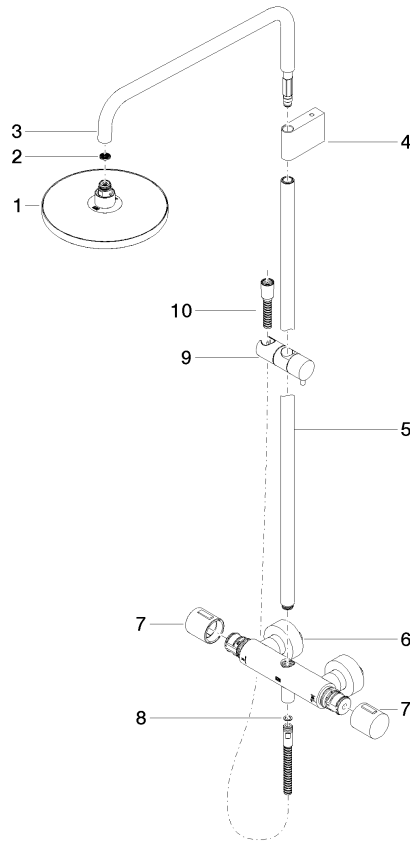

Showerpipe with shower thermostat - Platinum

IMO

ST 050 305 1979

Fits: IMO, LULU, TARA, LISSÉ, VAIA, META

- shower with fixed riser projection 453mm
- overhead shower: rain flow
- rain shower Ø 220 mm
- rain shower with anti-scale system
- max. rainshower flow 7 l/min
- rotary diverter with volume control and shut-off function
- slide-on rosettes Ø 70 mm
- height of fittings up to rain shower (bottom edge) 1009mm
- height of fittings up to top edge of elbow 1150mm
- gauge 150 mm - 13 mm
- metal shower hose 1750mm with integrated anti-twist protection
- 1/2" connection
- slide bar
- Pipe diameter 23.5 mm
- quick clearing
- This product can help a building meet the requirements of Green Building Rating Systems, e.g. LEED®, BREEAM®, DGNB
- WRAS 2204013

Required miscellaneous

	Hand shower - Platinum	28 018 979-08
--	-------------------------------	---------------

Showerpipe with shower thermostat - Platinum

IMO

ST 050 305 1979

ST 050 305 1979

mm [inches]
1:10

Flow rate chart

Certificates

DVGW_DW-6509DN0123. Belgaqua_21-032-27_5. WRAS_2204013. LGA_38737.

ST 050 305 1979

Parts for other finishes can be found here: [Chrome](#)

Spare parts list

No.	Item Number	Name	Quantity used	Delivery time
1	90 12 05 092 20-08	shower	1	40
2	09 23 01 039 90	sieve	1	2
3	90 28 22 348 00-08	pipe	1	40
4	90 17 11 150 00-08	holder	1	40
5	90 28 22 349 00-08	pipe	1	40
6	04 17 01 250 00-08	connection	1	40
7	90 17 33 015 00-08	handle	2	40
8	90 14 20 026 00 90	seal	1	2
9	12 570 970-08	Slide unit - Platinum	1	40
10	28 322 970-08	Metal shower hose 1/2" x 3/8" x 1750 mm - Platinum	1	40