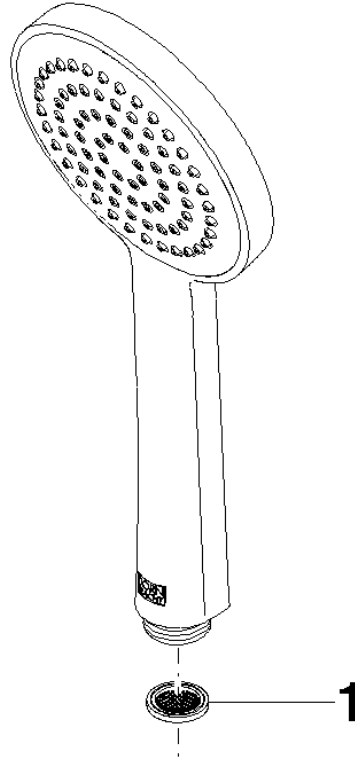

ST 050 305 1979

Fits: IMO, LULU, TARA, LISSÉ, VAIA, META, CYO

- shower with fixed riser projection 453mm
- Rain shower: PURE RAIN, max. flow rate 7 l/min (at 3 bar)
- rain shower Ø 220 mm
- rain shower with anti-scale system
- Hand shower: COMPACT RAIN, max. flow rate 15 l/min (at 3 bar)
- spray head Ø 100mm
- rotary diverter with volume control and shut-off function
- slide-on rosettes Ø 70 mm
- height of fittings up to rain shower (bottom edge) 1009mm
- height of fittings up to top edge of elbow 1150mm
- gauge 150 mm - 13 mm
- metal shower hose 1750mm with integrated anti-twist protection
- 1/2" connection
- slide bar
- Pipe diameter 23.5 mm

Showerpipe with shower thermostat - Platinum

IMO

ST 050 305 1979

Showerpipe with shower thermostat - Platinum

IMO

ST 050 305 1979

ST 050 305 1979

mm [inches]

Flow rate chart

Certificates

DVGW_DW-6517DN0129. WRAS_2009011. LGA_29981.

ST 050 305 1979

Parts for other
finishes can be found
here: [Chrome](#)

Spare parts list

No.	Item Number	Name	Quantity used	Delivery time
1	09 23 01 039 90	sieve	1	2

Showerpipe with shower thermostat - Platinum

IMO

ST 050 305 1979

Fits: IMO, LULU, TARA, LISSÉ, VAIA, META

- shower with fixed riser projection 453mm
- overhead shower: rain flow
- rain shower Ø 220 mm
- rain shower with anti-scale system
- max. rainshower flow 7 l/min
- rotary diverter with volume control and shut-off function
- slide-on rosettes Ø 70 mm
- height of fittings up to rain shower (bottom edge) 1009mm
- height of fittings up to top edge of elbow 1150mm
- gauge 150 mm - 13 mm
- metal shower hose 1750mm with integrated anti-twist protection
- 1/2" connection
- slide bar
- Pipe diameter 23.5 mm
- quick clearing
- This product can help a building meet the requirements of Green Building Rating Systems, e.g. LEED®, BREEAM®, DGNB
- WRAS 2204013