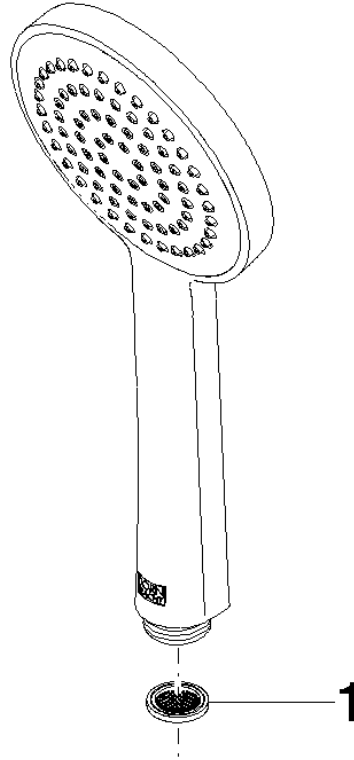

ST 050 305 1979

Fits: IMO, LULU, TARA, LISSÉ, VAIA, META, CYO

- shower with fixed riser projection 453mm
- Rain shower: PURE RAIN, max. flow rate 7 l/min (at 3 bar)
- rain shower Ø 220 mm
- rain shower with anti-scale system
- Hand shower: COMPACT RAIN, max. flow rate 15 l/min (at 3 bar)
- spray head Ø 100mm
- rotary diverter with volume control and shut-off function
- slide-on rosettes Ø 70 mm
- height of fittings up to rain shower (bottom edge) 1009mm
- height of fittings up to top edge of elbow 1150mm
- gauge 150 mm - 13 mm
- metal shower hose 1750mm with integrated anti-twist protection
- 1/2" connection
- slide bar
- Pipe diameter 23.5 mm

# Showerpipe with shower thermostat - Dark Chrome

IMO

ST 050 305 1979

- COMPACT RAIN, max. flow rate 15 l/min (at 3 bar)
- with anti-scale system
- spray head Ø 100mm
- 1/2" connection
- WRAS 2009011

Intrinsic protection against back flow.

## Showerpipe with shower thermostat - Dark Chrome

---

IMO

ST 050 305 1979

ST 050 305 1979

mm [inches]

**Flow rate chart**

**Certificates**

DVGW\_DW-  
6517DN0129.

LGA\_29981.

ST 050 305 1979

Parts for other finishes can be found here: [Chrome](#)

Fits: IMO, LULU, TARA, LISSÉ, VAIA, META

- shower with fixed riser projection 453mm
- overhead shower: rain flow
- rain shower Ø 220 mm
- rain shower with anti-scale system
- max. rainshower flow 7 l/min
- rotary diverter with volume control and shut-off function
- slide-on rosettes Ø 70 mm
- height of fittings up to rain shower (bottom edge) 1009mm
- height of fittings up to top edge of elbow 1150mm
- gauge 150 mm - 13 mm
- metal shower hose 1750mm with integrated anti-twist protection
- 1/2" connection
- slide bar
- Pipe diameter 23.5 mm
- quick clearing
- This product can help a building meet the requirements of Green Building Rating Systems, e.g. LEED®, BREEAM®, DGNB
- WRAS 2204013