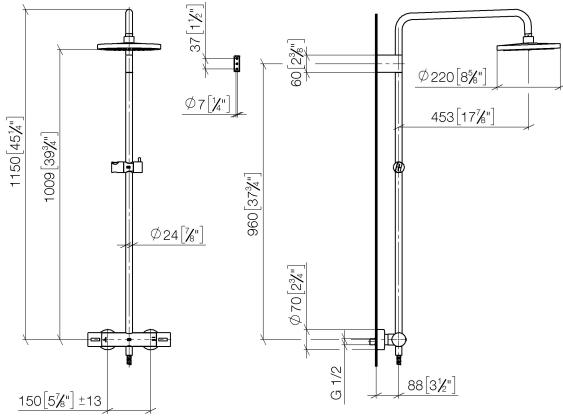

## Showerpipe with shower thermostat - Dark Chrome

---

IMO

ST 050 305 1979

ST 050 305 1979

mm [inches]  
1:10

**Flow rate chart**

**Certificates**