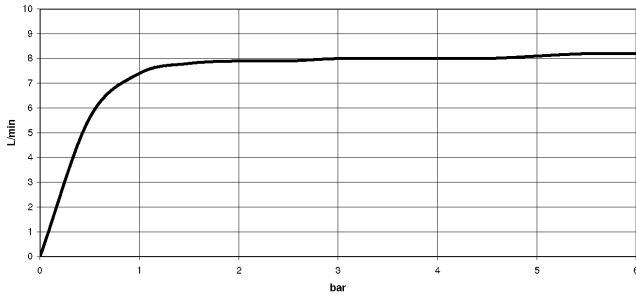

## Showerpipe with shower thermostat - Dark Chrome

---

IMO

ST 050 305 1979

ST 050 305 1979

mm [inches]  
1:10

**Flow rate chart**

**Certificates**