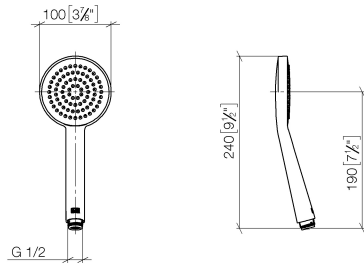

# Showerpipe with shower thermostat - Matte Black

IMO

ST 050 305 1979

Fits: IMO, LULU, TARA, LISSÉ, VAIA, META, CYO

- shower with fixed riser projection 453mm
- Rain shower: PURE RAIN, max. flow rate 7 l/min (at 3 bar)
- rain shower Ø 220 mm
- rain shower with anti-scale system
- Hand shower: COMPACT RAIN, max. flow rate 15 l/min (at 3 bar)
- spray head Ø 100mm
- rotary diverter with volume control and shut-off function
- slide-on rosettes Ø 70 mm
- height of fittings up to rain shower (bottom edge) 1009mm
- height of fittings up to top edge of elbow 1150mm
- gauge 150 mm - 13 mm
- metal shower hose 1750mm with integrated anti-twist protection
- 1/2" connection
- slide bar
- Pipe diameter 23.5 mm

## Showerpipe with shower thermostat - Matte Black

---

IMO

ST 050 305 1979

ST 050 305 1979

mm [inches]

Flow rate chart

Certificates

ST 050 305 1979

Fits: IMO, LULU, TARA, LISSÉ, VAIA, META

- shower with fixed riser projection 453mm
- overhead shower: rain flow
- rain shower Ø 220 mm
- rain shower with anti-scale system
- max. rainshower flow 7 l/min
- rotary diverter with volume control and shut-off function
- slide-on rosettes Ø 70 mm
- height of fittings up to rain shower (bottom edge) 1009mm
- height of fittings up to top edge of elbow 1150mm
- gauge 150 mm - 13 mm
- metal shower hose 1750mm with integrated anti-twist protection
- 1/2" connection
- slide bar
- Pipe diameter 23.5 mm
- quick clearing
- This product can help a building meet the requirements of Green Building Rating Systems, e.g. LEED®, BREEAM®, DGNB
- WRAS 2204013