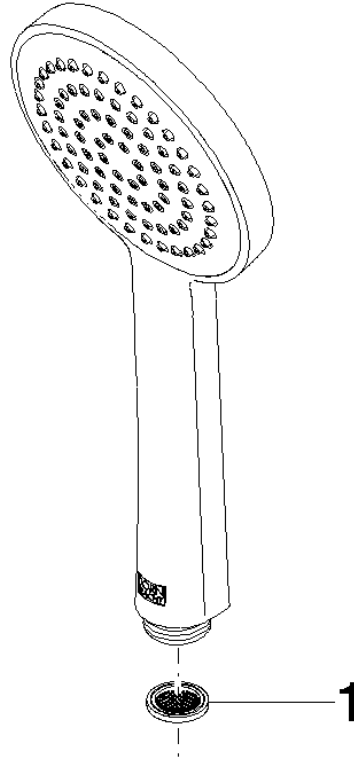

ST 050 305 1979

Parts for other
finishes can be found
here: [Chrome](#)

Spare parts list

No.	Item Number	Name	Quantity used	Delivery time
1	09 23 01 039 90	sieve	1	2