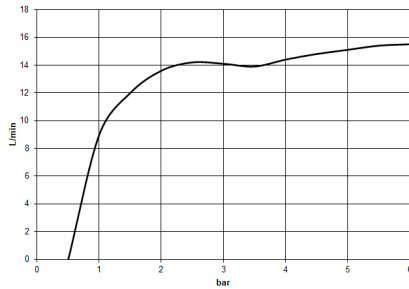

## Showerpipe with shower thermostat - Matte Black

---

IMO

ST 050 305 1979

ST 050 305 1979

mm [inches]

Flow rate chart

Certificates