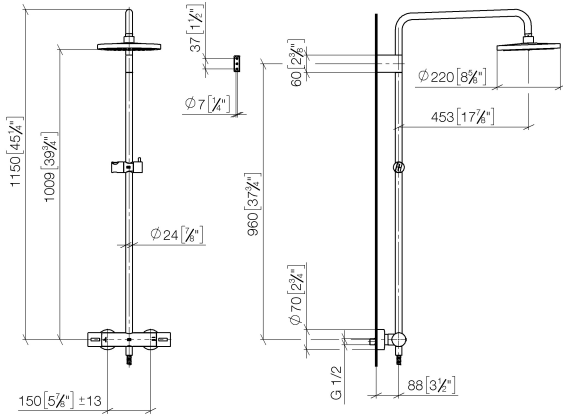

## Showerpipe with shower thermostat - Matte Black

---

IMO

ST 050 305 1979

ST 050 305 1979

mm [inches]  
1:10

Flow rate chart

Certificates

### Spare parts list

No.	Item Number	Name	Quantity used	Delivery time
1	90 12 05 092 20-33	shower	1	30
2	09 23 01 039 90	sieve	1	2
3	90 28 22 348 00-33	pipe	1	30
4	90 17 11 150 00-33	holder	1	30
5	90 28 22 349 00-33	pipe	1	30
6	04 17 01 250 00-33	connection	1	30
7	90 17 33 015 00-33	handle	2	30
8	90 14 20 026 00 90	seal	1	2
9	12 570 970-33	Slide unit - Matte Black	1	30
10	28 322 970-33	Metal shower hose 1/2" x 3/8" x 1750 mm - Matte Black	1	2