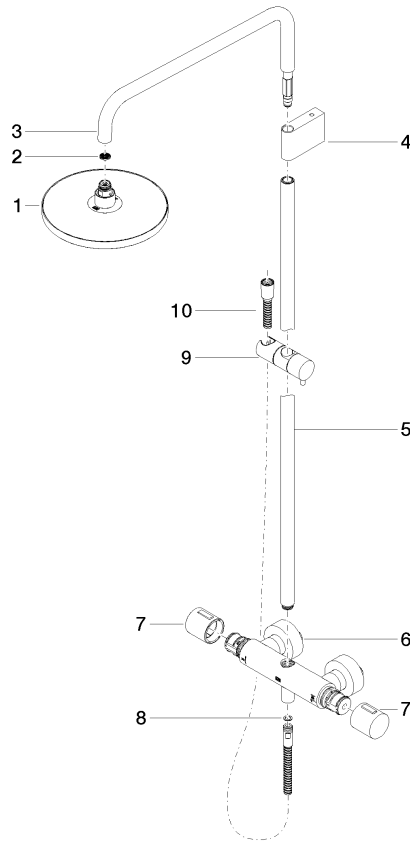

# Showerpipe with shower thermostat - Matte Black

IMO

ST 050 305 1979

Fits: IMO, LULU, TARA, LISSÉ, VAIA, META, CYO

- shower with fixed riser projection 453mm
- Rain shower: PURE RAIN, max. flow rate 7 l/min (at 3 bar)
- rain shower Ø 220 mm
- rain shower with anti-scale system
- Hand shower: COMPACT RAIN, max. flow rate 15 l/min (at 3 bar)
- spray head Ø 100mm
- rotary diverter with volume control and shut-off function
- slide-on rosettes Ø 70 mm
- height of fittings up to rain shower (bottom edge) 1009mm
- height of fittings up to top edge of elbow 1150mm
- gauge 150 mm - 13 mm
- metal shower hose 1750mm with integrated anti-twist protection
- 1/2" connection
- slide bar
- Pipe diameter 23.5 mm

## Showerpipe with shower thermostat - Matte Black

---

IMO

ST 050 305 1979

ST 050 305 1979

mm [inches]  
1:10

Flow rate chart

Certificates

### Spare parts list

No.	Item Number	Name	Quantity used	Delivery time
1	90 12 05 092 20-33	shower	1	30
2	09 23 01 039 90	sieve	1	2
3	90 28 22 348 00-33	pipe	1	30
4	90 17 11 150 00-33	holder	1	30
5	90 28 22 349 00-33	pipe	1	30
6	04 17 01 250 00-33	connection	1	30
7	90 17 33 015 00-33	handle	2	30
8	90 14 20 026 00 90	seal	1	2
9	12 570 970-33	Slide unit - Matte Black	1	30
10	28 322 970-33	Metal shower hose 1/2" x 3/8" x 1750 mm - Matte Black	1	2