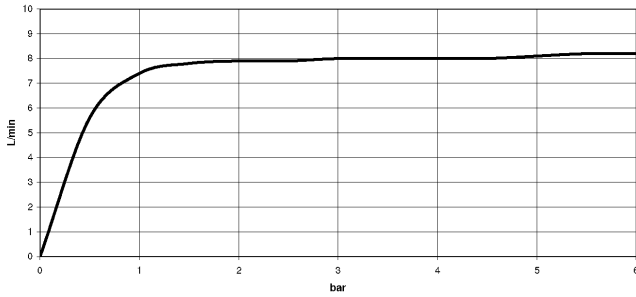

## Showerpipe with shower thermostat - Matte Black

---

IMO

ST 050 305 1979

ST 050 305 1979

mm [inches]  
1:10

Flow rate chart

Certificates