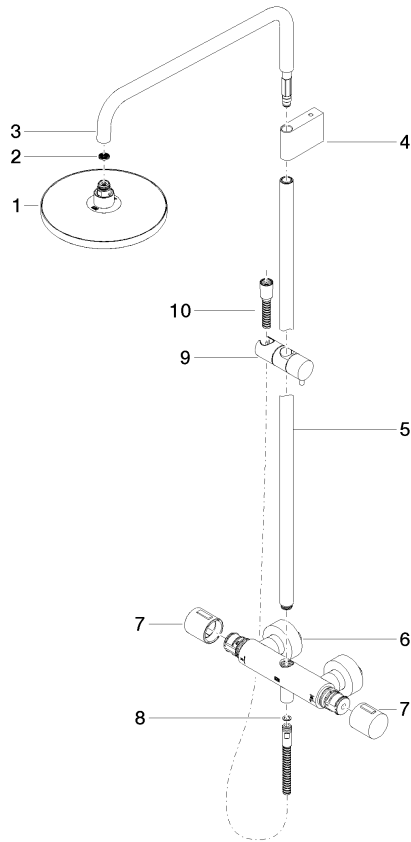

ST 050 305 1979

Fits: IMO, LULU, TARA, LISSÉ, VAIA, META

- shower with fixed riser projection 453mm
- overhead shower: rain flow
- rain shower Ø 220 mm
- rain shower with anti-scale system
- max. rainshower flow 7 l/min
- rotary diverter with volume control and shut-off function
- slide-on rosettes Ø 70 mm
- height of fittings up to rain shower (bottom edge) 1009mm
- height of fittings up to top edge of elbow 1150mm
- gauge 150 mm - 13 mm
- metal shower hose 1750mm with integrated anti-twist protection
- 1/2" connection
- slide bar
- Pipe diameter 23.5 mm
- quick clearing
- This product can help a building meet the requirements of Green Building Rating Systems, e.g. LEED®, BREEAM®, DGNB
- WRAS 2204013

Showerpipe with shower thermostat - Champagne (22kt Gold)

IMO

ST 050 305 1979

ST 050 305 1979

mm [inches]
1:10

Flow rate chart

Certificates

DVGW_DW-6509DN0123. WRAS_2204013. LGA_38737.

ST 050 305 1979

Parts for other finishes can be found here: [Chrome](#)

Spare parts list

No.	Item Number	Name	Quantity used	Delivery time
1	90 12 05 092 20-47	shower	1	30
2	09 23 01 039 90	sieve	1	2
3	90 28 22 348 00-47	pipe	1	30
4	90 17 11 150 00-47	holder	1	30
5	90 28 22 349 00-47	pipe	1	30
6	04 17 01 250 00-47	connection	1	60
7	90 17 33 015 00-47	handle	2	30
8	90 14 20 026 00 90	seal	1	2
9	12 570 970-47	Slide unit - Champagne (22kt Gold)	1	30
10	28 322 970-47	Metal shower hose 1/2" x 3/8" x 1750 mm - Champagne (22kt Gold)	1	30