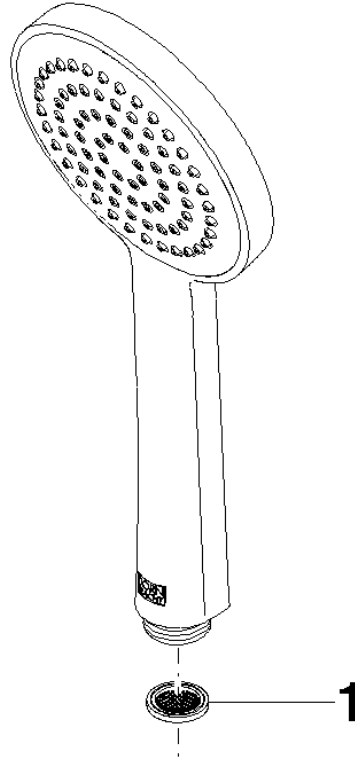

ST 050 305 1979

Fits: IMO, LULU, TARA, LISSÉ, VAIA, META, CYO

- shower with fixed riser projection 453mm
- Rain shower: PURE RAIN, max. flow rate 7 l/min (at 3 bar)
- rain shower Ø 220 mm
- rain shower with anti-scale system
- Hand shower: COMPACT RAIN, max. flow rate 15 l/min (at 3 bar)
- spray head Ø 100mm
- rotary diverter with volume control and shut-off function
- slide-on rosettes Ø 70 mm
- height of fittings up to rain shower (bottom edge) 1009mm
- height of fittings up to top edge of elbow 1150mm
- gauge 150 mm - 13 mm
- metal shower hose 1750mm with integrated anti-twist protection
- 1/2" connection
- slide bar
- Pipe diameter 23.5 mm

Showerpipe with shower thermostat - Champagne (22kt Gold)

IMO

ST 050 305 1979

Showerpipe with shower thermostat - Champagne (22kt Gold)

IMO

ST 050 305 1979

ST 050 305 1979

mm [inches]

Flow rate chart

Certificates

DVGW_DW-
6517DN0129.

LGA_29981.

ST 050 305 1979

Parts for other
finishes can be found
here: [Chrome](#)

Spare parts list

No.	Item Number	Name	Quantity used	Delivery time
1	09 23 01 039 90	sieve	1	2

ST 050 305 1979

Fits: IMO, LULU, TARA, LISSÉ, VAIA, META

- shower with fixed riser projection 453mm
- overhead shower: rain flow
- rain shower Ø 220 mm
- rain shower with anti-scale system
- max. rainshower flow 7 l/min
- rotary diverter with volume control and shut-off function
- slide-on rosettes Ø 70 mm
- height of fittings up to rain shower (bottom edge) 1009mm
- height of fittings up to top edge of elbow 1150mm
- gauge 150 mm - 13 mm
- metal shower hose 1750mm with integrated anti-twist protection
- 1/2" connection
- slide bar
- Pipe diameter 23.5 mm
- quick clearing
- This product can help a building meet the requirements of Green Building Rating Systems, e.g. LEED®, BREEAM®, DGNB
- WRAS 2204013