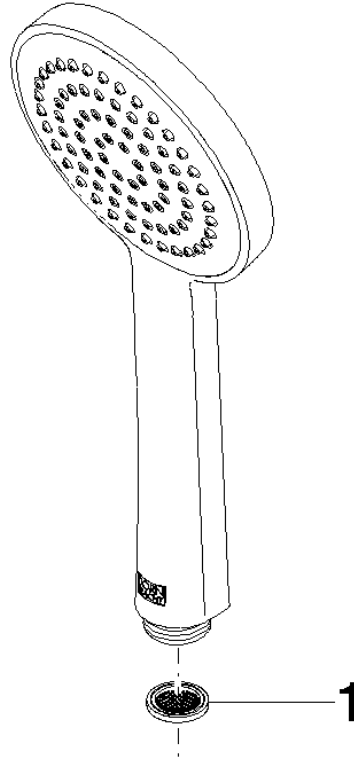

ST 050 305 2979

Fits: IMO, LULU, TARA, LISSÉ, VAIA, META, CYO

- shower with fixed riser projection 453mm
- Rain shower: PURE RAIN, max. flow rate 7 l/min (at 3 bar)
- rain shower Ø 220 mm
- rain shower with anti-scale system
- Hand shower: COMPACT RAIN, max. flow rate 15 l/min (at 3 bar)
- spray head Ø 100mm
- rotary diverter with volume control and shut-off function
- slide-on rosettes Ø 70 mm
- height of fittings up to rain shower (bottom edge) 1009mm
- height of fittings up to top edge of elbow 1150mm
- gauge 150 mm - 13 mm
- metal shower hose 1750mm with integrated anti-twist protection
- 1/2" connection
- slide bar
- Pipe diameter 23.5 mm

# Showerpipe with shower thermostat - Dark Chrome

IMO

ST 050 305 2979

- COMPACT RAIN, max. flow rate 15 l/min (at 3 bar)
- with anti-scale system
- spray head Ø 100mm
- 1/2" connection
- WRAS 2009011

Intrinsic protection against back flow.

## Showerpipe with shower thermostat - Dark Chrome

---

IMO

ST 050 305 2979

ST 050 305 2979

mm [inches]

**Flow rate chart**

**Certificates**

DVGW\_DW-  
6517DN0129.

LGA\_29981.

ST 050 305 2979

Parts for other finishes can be found here: [Chrome](#)

Fits: IMO, LULU, TARA, LISSÉ, VAIA, META

- shower with fixed riser projection 453mm
- overhead shower: rain flow
- rain shower Ø 220 mm
- rain shower with anti-scale system
- max. rainshower flow 7 l/min
- rotary diverter with volume control and shut-off function
- slide-on rosettes Ø 70 mm
- height of fittings up to rain shower (bottom edge) 1009mm
- height of fittings up to top edge of elbow 1150mm
- gauge 150 mm - 13 mm
- metal shower hose 1750mm with integrated anti-twist protection
- 1/2" connection
- slide bar
- Pipe diameter 23.5 mm
- quick clearing
- This product can help a building meet the requirements of Green Building Rating Systems, e.g. LEED®, BREEAM®, DGNB
- WRAS 2204013