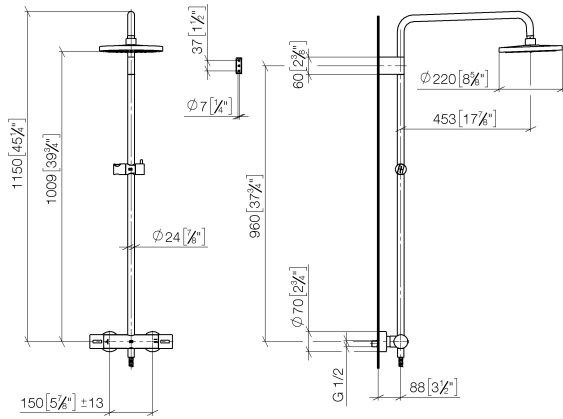

## Showerpipe with shower thermostat - Dark Chrome

---

IMO

ST 050 305 2979

ST 050 305 2979

mm [inches]  
1:10

Flow rate chart

Certificates