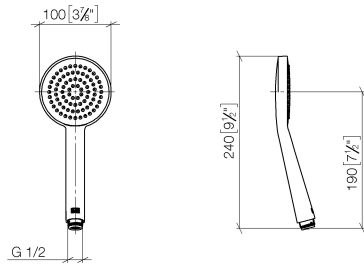

ST 050 305 2979

Fits: IMO, LULU, TARA, LISSÉ, VAIA, META, CYO

- shower with fixed riser projection 453mm
- Rain shower: PURE RAIN, max. flow rate 7 l/min (at 3 bar)
- rain shower Ø 220 mm
- rain shower with anti-scale system
- Hand shower: COMPACT RAIN, max. flow rate 15 l/min (at 3 bar)
- spray head Ø 100mm
- rotary diverter with volume control and shut-off function
- slide-on rosettes Ø 70 mm
- height of fittings up to rain shower (bottom edge) 1009mm
- height of fittings up to top edge of elbow 1150mm
- gauge 150 mm - 13 mm
- metal shower hose 1750mm with integrated anti-twist protection
- 1/2" connection
- slide bar
- Pipe diameter 23.5 mm

## Showerpipe with shower thermostat - Dark Chrome

---

IMO

ST 050 305 2979

ST 050 305 2979

mm [inches]

**Flow rate chart**

**Certificates**

DVGW\_DW-  
6517DN0129.

LGA\_29981.

ST 050 305 2979

Parts for other finishes can be found here: [Chrome](#)

Fits: IMO, LULU, TARA, LISSÉ, VAIA, META

- shower with fixed riser projection 453mm
- overhead shower: rain flow
- rain shower Ø 220 mm
- rain shower with anti-scale system
- max. rainshower flow 7 l/min
- rotary diverter with volume control and shut-off function
- slide-on rosettes Ø 70 mm
- height of fittings up to rain shower (bottom edge) 1009mm
- height of fittings up to top edge of elbow 1150mm
- gauge 150 mm - 13 mm
- metal shower hose 1750mm with integrated anti-twist protection
- 1/2" connection
- slide bar
- Pipe diameter 23.5 mm
- quick clearing
- This product can help a building meet the requirements of Green Building Rating Systems, e.g. LEED®, BREEAM®, DGNB
- WRAS 2204013