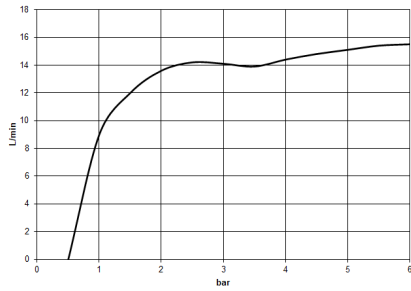

## Showerpipe with shower thermostat - Dark Chrome

---

IMO

ST 050 305 2979

ST 050 305 2979

mm [inches]

**Flow rate chart**

**Certificates**