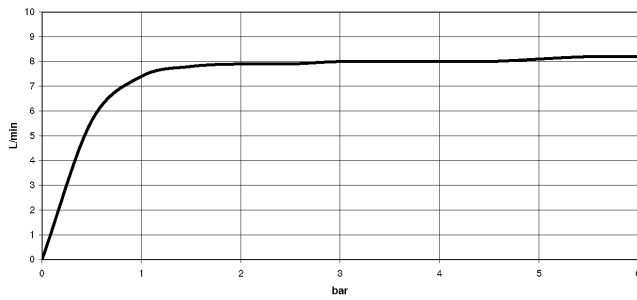

## Showerpipe with shower thermostat - Dark Chrome

---

IMO

ST 050 305 2979

ST 050 305 2979

mm [inches]  
1:10

Flow rate chart

Certificates