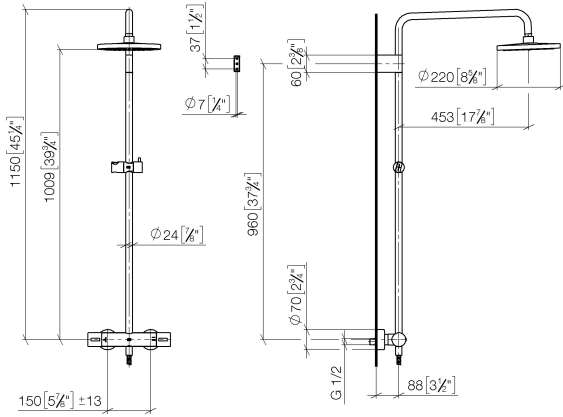

## Showerpipe with shower thermostat - Matte Black

---

IMO

ST 050 305 2979

ST 050 305 2979

mm [inches]  
1:10

Flow rate chart

Certificates

DVGW\_DW-  
6509DN0123.

Belgaqua\_21-032-  
27\_5.

WRAS\_2204013.

LGA\_38737.

ST 050 305 2979

Parts for other finishes can be found here: [Chrome](#)

Spare parts list

No.	Item Number	Name	Quantity used	Delivery time
1	90 12 05 092 20-33	shower	1	30
2	09 23 01 039 90	sieve	1	2
3	90 28 22 348 00-33	pipe	1	30
4	90 17 11 150 00-33	holder	1	30
5	90 28 22 349 00-33	pipe	1	30
6	04 17 01 250 00-33	connection	1	30
7	90 17 33 015 00-33	handle	2	30
8	90 14 20 026 00 90	seal	1	2
9	12 570 970-33	Slide unit - Matte Black	1	30
10	28 322 970-33	Metal shower hose 1/2" x 3/8" x 1750 mm - Matte Black	1	2