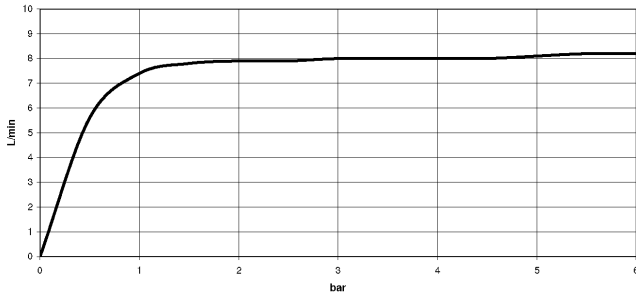

## Showerpipe with shower thermostat - Matte Black

---

IMO

ST 050 305 2979

ST 050 305 2979

mm [inches]  
1:10

Flow rate chart

Certificates