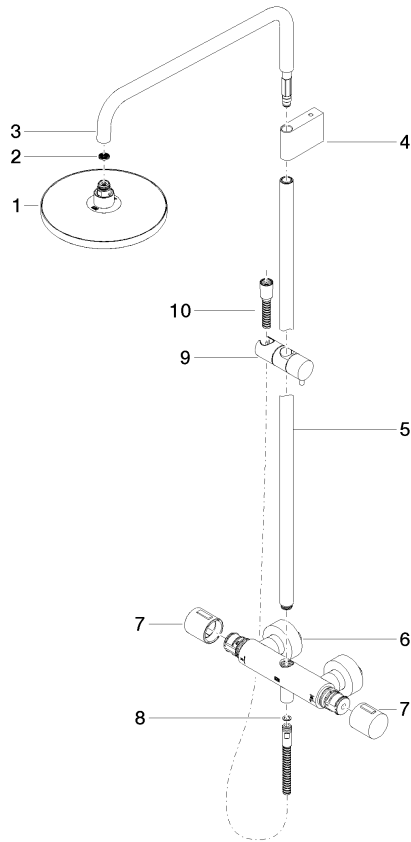

ST 050 305 2979

Fits: IMO, LULU, TARA, LISSÉ, VAIA, META, CYO

- shower with fixed riser projection 453mm
- Rain shower: PURE RAIN, max. flow rate 7 l/min (at 3 bar)
- rain shower Ø 220 mm
- rain shower with anti-scale system
- Hand shower: COMPACT RAIN, max. flow rate 15 l/min (at 3 bar)
- spray head Ø 100mm
- rotary diverter with volume control and shut-off function
- slide-on rosettes Ø 70 mm
- height of fittings up to rain shower (bottom edge) 1009mm
- height of fittings up to top edge of elbow 1150mm
- gauge 150 mm - 13 mm
- metal shower hose 1750mm with integrated anti-twist protection
- 1/2" connection
- slide bar
- Pipe diameter 23.5 mm

## Showerpipe with shower thermostat - Matte Black

---

IMO

ST 050 305 2979

ST 050 305 2979

mm [inches]  
1:10

Flow rate chart

Certificates

DVGW\_DW-  
6509DN0123.

Belgaqua\_21-032-  
27\_5.

WRAS\_2204013.

LGA\_38737.

ST 050 305 2979

Parts for other finishes can be found here: [Chrome](#)

Spare parts list

No.	Item Number	Name	Quantity used	Delivery time
1	90 12 05 092 20-33	shower	1	30
2	09 23 01 039 90	sieve	1	2
3	90 28 22 348 00-33	pipe	1	30
4	90 17 11 150 00-33	holder	1	30
5	90 28 22 349 00-33	pipe	1	30
6	04 17 01 250 00-33	connection	1	30
7	90 17 33 015 00-33	handle	2	30
8	90 14 20 026 00 90	seal	1	2
9	12 570 970-33	Slide unit - Matte Black	1	30
10	28 322 970-33	Metal shower hose 1/2" x 3/8" x 1750 mm - Matte Black	1	2