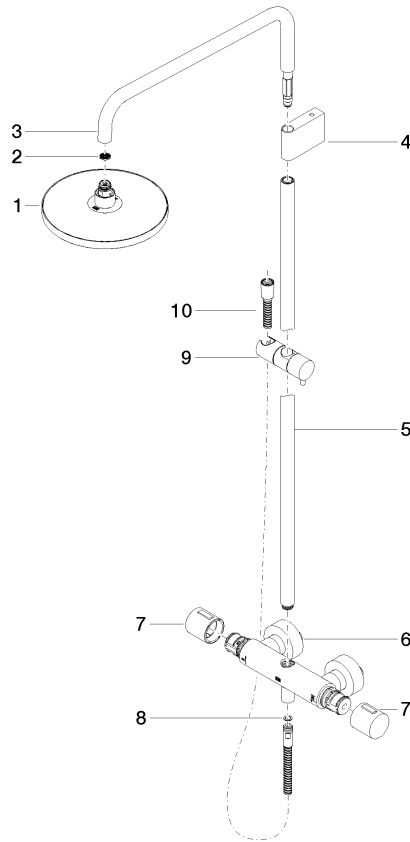

ST 050 305 2979

Fits: IMO, LULU, TARA, LISSÉ, VAIA, META

- shower with fixed riser projection 453mm
- overhead shower: rain flow
- rain shower Ø 220 mm
- rain shower with anti-scale system
- max. rainshower flow 7 l/min
- rotary diverter with volume control and shut-off function
- slide-on rosettes Ø 70 mm
- height of fittings up to rain shower (bottom edge) 1009mm
- height of fittings up to top edge of elbow 1150mm
- gauge 150 mm - 13 mm
- metal shower hose 1750mm with integrated anti-twist protection
- 1/2" connection
- slide bar
- Pipe diameter 23.5 mm
- quick clearing
- This product can help a building meet the requirements of Green Building Rating Systems, e.g. LEED®, BREEAM®, DGNB
- WRAS 2204013

Showerpipe with shower thermostat - Brushed Champagne (22kt Gold)

IMO

ST 050 305 2979

ST 050 305 2979

mm [inches]
1:10

Flow rate chart

Certificates

DVGW_DW-6509DN0123. WRAS_2204013. LGA_38737.

ST 050 305 2979

Parts for other finishes can be found here: [Chrome](#)

Spare parts list

No.	Item Number	Name	Quantity used	Delivery time
1	90 12 05 092 20-46	shower	1	30
2	09 23 01 039 90	sieve	1	2
3	90 28 22 348 00-46	pipe	1	30
4	90 17 11 150 00-46	holder	1	30
5	90 28 22 349 00-46	pipe	1	30
6	04 17 01 250 00-46	connection	1	60
7	90 17 33 015 00-46	handle	2	30
8	90 14 20 026 00 90	seal	1	2
9	12 570 970-46	Slide unit - Brushed Champagne (22kt Gold)	1	30
10	28 322 970-46	Metal shower hose 1/2" x 3/8" x 1750 mm - Brushed Champagne (22kt Gold)	1	30