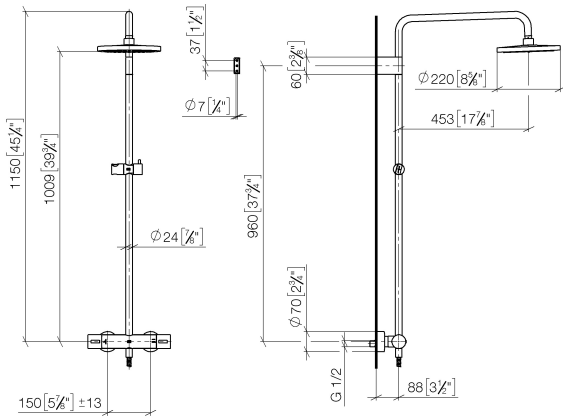

ST 050 305 2979

Fits: IMO, LULU, TARA, LISSÉ, VAIA, META

- shower with fixed riser projection 453mm
- overhead shower: rain flow
- rain shower Ø 220 mm
- rain shower with anti-scale system
- max. rainshower flow 7 l/min
- rotary diverter with volume control and shut-off function
- slide-on rosettes Ø 70 mm
- height of fittings up to rain shower (bottom edge) 1009mm
- height of fittings up to top edge of elbow 1150mm
- gauge 150 mm - 13 mm
- metal shower hose 1750mm with integrated anti-twist protection
- 1/2" connection
- slide bar
- Pipe diameter 23.5 mm
- quick clearing
- This product can help a building meet the requirements of Green Building Rating Systems, e.g. LEED®, BREEAM®, DGNB
- WRAS 2204013

Showerpipe with shower thermostat - Brushed Champagne (22kt Gold)

IMO

ST 050 305 2979

ST 050 305 2979

mm [inches]
1:10

Flow rate chart

Certificates

DVGW_DW-6509DN0123. WRAS_2204013. LGA_38737.

ST 050 305 2979

Parts for other finishes can be found here: [Chrome](#)

Spare parts list

No.	Item Number	Name	Quantity used	Delivery time
1	90 12 05 092 20-46	shower	1	30
2	09 23 01 039 90	sieve	1	2
3	90 28 22 348 00-46	pipe	1	30
4	90 17 11 150 00-46	holder	1	30
5	90 28 22 349 00-46	pipe	1	30
6	04 17 01 250 00-46	connection	1	60
7	90 17 33 015 00-46	handle	2	30
8	90 14 20 026 00 90	seal	1	2
9	12 570 970-46	Slide unit - Brushed Champagne (22kt Gold)	1	30
10	28 322 970-46	Metal shower hose 1/2" x 3/8" x 1750 mm - Brushed Champagne (22kt Gold)	1	30