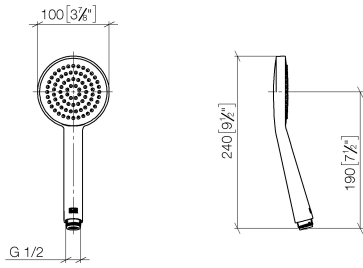

Showerpipe with shower thermostat - Brushed Champagne (22kt Gold)

IMO

ST 050 305 2979

Fits: IMO, LULU, TARA, LISSÉ, VAIA, META, CYO

- shower with fixed riser projection 453mm
- Rain shower: PURE RAIN, max. flow rate 7 l/min (at 3 bar)
- rain shower Ø 220 mm
- rain shower with anti-scale system
- Hand shower: COMPACT RAIN, max. flow rate 15 l/min (at 3 bar)
- spray head Ø 100mm
- rotary diverter with volume control and shut-off function
- slide-on rosettes Ø 70 mm
- height of fittings up to rain shower (bottom edge) 1009mm
- height of fittings up to top edge of elbow 1150mm
- gauge 150 mm - 13 mm
- metal shower hose 1750mm with integrated anti-twist protection
- 1/2" connection
- slide bar
- Pipe diameter 23.5 mm

Showerpipe with shower thermostat - Brushed Champagne (22kt Gold)

IMO

ST 050 305 2979

Showerpipe with shower thermostat - Brushed Champagne (22kt Gold)

IMO

ST 050 305 2979

ST 050 305 2979

mm [inches]

Flow rate chart

Certificates

DVGW_DW-
6517DN0129.

LGA_29981.

ST 050 305 2979

Parts for other
finishes can be found
here: [Chrome](#)

Spare parts list

No.	Item Number	Name	Quantity used	Delivery time
1	09 23 01 039 90	sieve	1	2

ST 050 305 2979

Fits: IMO, LULU, TARA, LISSÉ, VAIA, META

- shower with fixed riser projection 453mm
- overhead shower: rain flow
- rain shower Ø 220 mm
- rain shower with anti-scale system
- max. rainshower flow 7 l/min
- rotary diverter with volume control and shut-off function
- slide-on rosettes Ø 70 mm
- height of fittings up to rain shower (bottom edge) 1009mm
- height of fittings up to top edge of elbow 1150mm
- gauge 150 mm - 13 mm
- metal shower hose 1750mm with integrated anti-twist protection
- 1/2" connection
- slide bar
- Pipe diameter 23.5 mm
- quick clearing
- This product can help a building meet the requirements of Green Building Rating Systems, e.g. LEED®, BREEAM®, DGNB
- WRAS 2204013