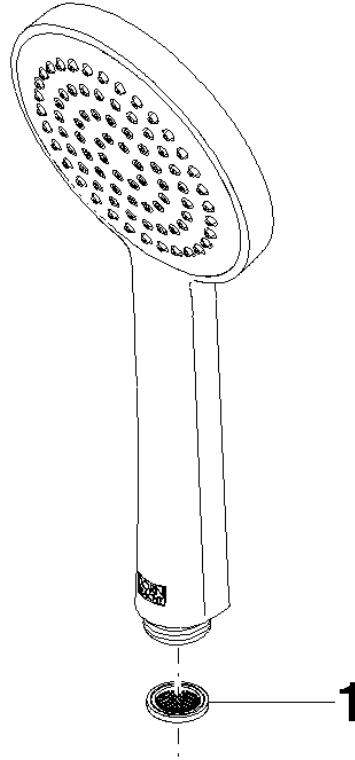

Showerpipe with shower thermostat - Brushed Champagne (22kt Gold)

IMO

ST 050 305 2979

Fits: IMO, LULU, TARA, LISSÉ, VAIA, META, CYO

- shower with fixed riser projection 453mm
- Rain shower: PURE RAIN, max. flow rate 7 l/min (at 3 bar)
- rain shower Ø 220 mm
- rain shower with anti-scale system
- Hand shower: COMPACT RAIN, max. flow rate 15 l/min (at 3 bar)
- spray head Ø 100mm
- rotary diverter with volume control and shut-off function
- slide-on rosettes Ø 70 mm
- height of fittings up to rain shower (bottom edge) 1009mm
- height of fittings up to top edge of elbow 1150mm
- gauge 150 mm - 13 mm
- metal shower hose 1750mm with integrated anti-twist protection
- 1/2" connection
- slide bar
- Pipe diameter 23.5 mm

Showerpipe with shower thermostat - Brushed Champagne (22kt Gold)

IMO

ST 050 305 2979

Showerpipe with shower thermostat - Brushed Champagne (22kt Gold)

IMO

ST 050 305 2979

ST 050 305 2979

mm [inches]

Flow rate chart

Certificates

DVGW_DW-
6517DN0129.

LGA_29981.

ST 050 305 2979

Parts for other
finishes can be found
here: [Chrome](#)

Spare parts list

No.	Item Number	Name	Quantity used	Delivery time
1	09 23 01 039 90	sieve	1	2

ST 050 305 2979

Fits: IMO, LULU, TARA, LISSÉ, VAIA, META

- shower with fixed riser projection 453mm
- overhead shower: rain flow
- rain shower Ø 220 mm
- rain shower with anti-scale system
- max. rainshower flow 7 l/min
- rotary diverter with volume control and shut-off function
- slide-on rosettes Ø 70 mm
- height of fittings up to rain shower (bottom edge) 1009mm
- height of fittings up to top edge of elbow 1150mm
- gauge 150 mm - 13 mm
- metal shower hose 1750mm with integrated anti-twist protection
- 1/2" connection
- slide bar
- Pipe diameter 23.5 mm
- quick clearing
- This product can help a building meet the requirements of Green Building Rating Systems, e.g. LEED®, BREEAM®, DGNB
- WRAS 2204013