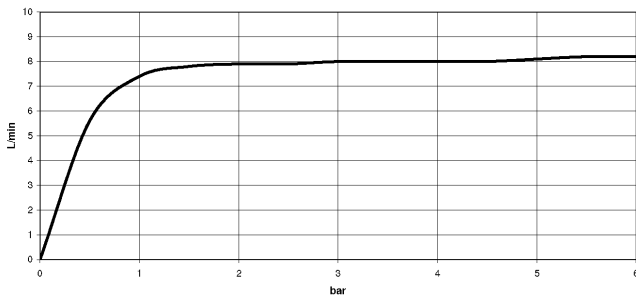

Showerpipe with shower thermostat - Brushed Champagne (22kt Gold)

IMO

ST 050 305 2979

ST 050 305 2979

mm [inches]
1:10

Flow rate chart

Certificates

DVGW_DW-6509DN0123. WRAS_2204013. LGA_38737.