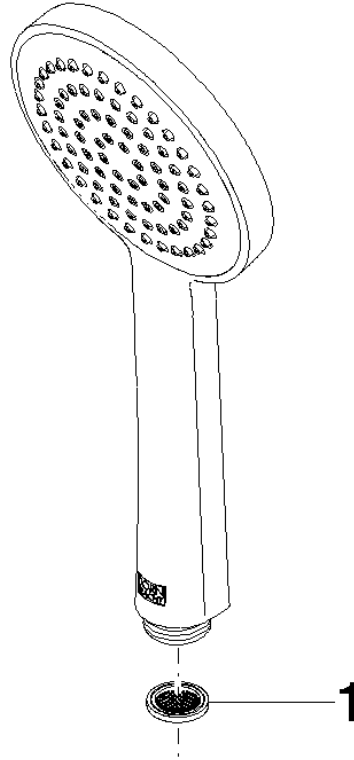

ST 050 305 2979

Fits: IMO, LULU, TARA, LISSÉ, VAIA, META, CYO

- shower with fixed riser projection 453mm
- Rain shower: PURE RAIN, max. flow rate 7 l/min (at 3 bar)
- rain shower Ø 220 mm
- rain shower with anti-scale system
- Hand shower: COMPACT RAIN, max. flow rate 15 l/min (at 3 bar)
- spray head Ø 100mm
- rotary diverter with volume control and shut-off function
- slide-on rosettes Ø 70 mm
- height of fittings up to rain shower (bottom edge) 1009mm
- height of fittings up to top edge of elbow 1150mm
- gauge 150 mm - 13 mm
- metal shower hose 1750mm with integrated anti-twist protection
- 1/2" connection
- slide bar
- Pipe diameter 23.5 mm

Showerpipe with shower thermostat - Brushed Dark Platinum

IMO

ST 050 305 2979

Showerpipe with shower thermostat - Brushed Dark Platinum

IMO

ST 050 305 2979

ST 050 305 2979

mm [inches]

Flow rate chart

Certificates

DVGW_DW-6517DN0129. WRAS_2009011. LGA_29981.

ST 050 305 2979

Parts for other
finishes can be found
here: [Chrome](#)

Spare parts list

No.	Item Number	Name	Quantity used	Delivery time
1	09 23 01 039 90	sieve	1	2

ST 050 305 2979

Fits: IMO, LULU, TARA, LISSÉ, VAIA, META

- shower with fixed riser projection 453mm
- overhead shower: rain flow
- rain shower Ø 220 mm
- rain shower with anti-scale system
- max. rainshower flow 7 l/min
- rotary diverter with volume control and shut-off function
- slide-on rosettes Ø 70 mm
- height of fittings up to rain shower (bottom edge) 1009mm
- height of fittings up to top edge of elbow 1150mm
- gauge 150 mm - 13 mm
- metal shower hose 1750mm with integrated anti-twist protection
- 1/2" connection
- slide bar
- Pipe diameter 23.5 mm
- quick clearing
- This product can help a building meet the requirements of Green Building Rating Systems, e.g. LEED®, BREEAM®, DGNB
- WRAS 2204013