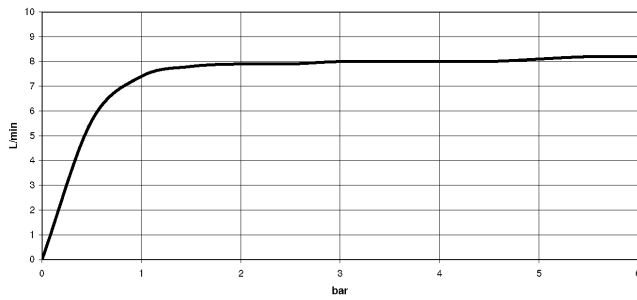

Showerpipe with shower thermostat - Brushed Dark Platinum

IMO

ST 050 305 2979

ST 050 305 2979

mm [inches]
1:10

Flow rate chart

Certificates

DVGW_DW-6509DN0123. Belgaqua_21-032-27_5. WRAS_2204013. LGA_38737.