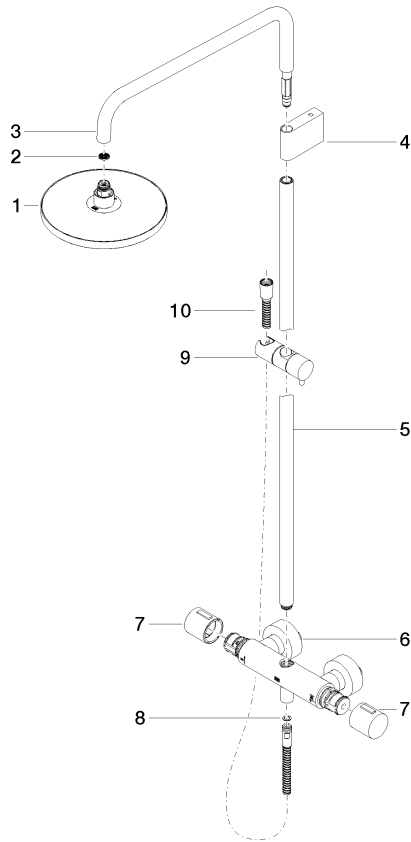

ST 050 305 2979

Fits: IMO, LULU, TARA, LISSÉ, VAIA, META, CYO

- shower with fixed riser projection 453mm
- Rain shower: PURE RAIN, max. flow rate 7 l/min (at 3 bar)
- rain shower Ø 220 mm
- rain shower with anti-scale system
- Hand shower: COMPACT RAIN, max. flow rate 15 l/min (at 3 bar)
- spray head Ø 100mm
- rotary diverter with volume control and shut-off function
- slide-on rosettes Ø 70 mm
- height of fittings up to rain shower (bottom edge) 1009mm
- height of fittings up to top edge of elbow 1150mm
- gauge 150 mm - 13 mm
- metal shower hose 1750mm with integrated anti-twist protection
- 1/2" connection
- slide bar
- Pipe diameter 23.5 mm

Showerpipe with shower thermostat - Brushed Dark Platinum

IMO

ST 050 305 2979

ST 050 305 2979

mm [inches]
1:10

Flow rate chart

Certificates

DVGW_DW-6509DN0123. Belgaqua_21-032-27_5. WRAS_2204013. LGA_38737.

ST 050 305 2979

Parts for other finishes can be found here: [Chrome](#)

Spare parts list

No.	Item Number	Name	Quantity used	Delivery time
1	90 12 05 092 20-99	shower	1	30
2	09 23 01 039 90	sieve	1	2
3	90 28 22 348 00-99	pipe	1	30
4	90 17 11 150 00-99	holder	1	30
5	90 28 22 349 00-99	pipe	1	30
6	04 17 01 250 00-99	connection	1	30
7	90 17 33 015 00-99	handle	2	30
8	90 14 20 026 00 90	seal	1	2
9	12 570 970-99	Slide unit - Brushed Dark Platinum	1	30
10	28 322 970-99	Metal shower hose 1/2" x 3/8" x 1750 mm - Brushed Dark Platinum	1	2