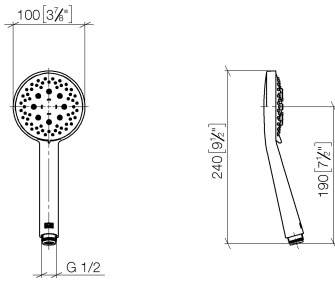

ST 050 306 0980

Fits: IMO, MEM, CL.1, CYO

- shower with fixed riser projection 453mm
- Rain shower: PURE RAIN, max. flow rate 20 l/min (at 3 bar)
- Function from: 12 l/min
- rain shower 300 x 240mm
- rain shower with anti-scale system
- Hand shower: COMPACT RAIN, max. flow rate 15 l/min (at 3 bar)
- spray head Ø 100mm
- rotary diverter with volume control and shut-off function
- slide-on rosettes Ø 70 mm
- height of fittings up to rain shower (bottom edge) 1009mm
- height of fittings up to top edge of elbow 1150mm
- gauge 150 mm - 13 mm
- metal shower hose 1750mm with integrated anti-twist protection
- 1/2" connection
- slide bar
- Pipe diameter 23.5 mm

SYMETRICS Showerpipe with shower thermostat - Brushed Light Gold

IMO

ST 050 306 0980

SYMETRICS Showerpipe with shower thermostat - Brushed Light Gold

IMO

ST 050 306 0980

ST 050 306 0980

mm [inches]

Flow rate chart

Certificates

LGA_29984.

WRAS_2210003.

ST 050 306 0980

Parts for other
finishes can be found
here: [Chrome](#)

Spare parts list

No.	Item Number	Name	Quantity used	Delivery time
1	09 23 01 039 90	sieve	1	2

ST 050 306 0980

Fits: IMO, MEM, CL.1, CYO

- shower with fixed riser projection 453mm
- overhead shower: rain flow
- rain shower 300 x 240mm
- rain shower with anti-scale system
- max. rainshower flow 20 l/min
- Function from: 12 l/min
- rotary diverter with volume control and shut-off function
- slide-on rosettes Ø 70 mm
- height of fittings up to rain shower (bottom edge) 1009mm
- height of fittings up to top edge of elbow 1150mm
- gauge 150 mm - 13 mm
- metal shower hose 1750mm with integrated anti-twist protection
- 1/2" connection
- slide bar
- Pipe diameter 23.5 mm
- quick clearing
- WRAS 2204013