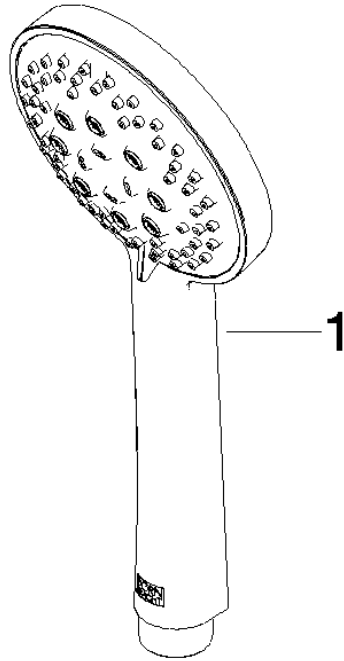

ST 050 306 0980

Fits: IMO, MEM, CL.1, CYO

- shower with fixed riser projection 453mm
- Rain shower: PURE RAIN, max. flow rate 20 l/min (at 3 bar)
- Function from: 12 l/min
- rain shower 300 x 240mm
- rain shower with anti-scale system
- Hand shower: COMPACT RAIN, max. flow rate 15 l/min (at 3 bar)
- spray head Ø 100mm
- rotary diverter with volume control and shut-off function
- slide-on rosettes Ø 70 mm
- height of fittings up to rain shower (bottom edge) 1009mm
- height of fittings up to top edge of elbow 1150mm
- gauge 150 mm - 13 mm
- metal shower hose 1750mm with integrated anti-twist protection
- 1/2" connection
- slide bar
- Pipe diameter 23.5 mm

SYMETRICS Showerpipe with shower thermostat - Brushed Light Gold

IMO

ST 050 306 0980

SYMETRICS Showerpipe with shower thermostat - Brushed Light Gold

IMO

ST 050 306 0980

ST 050 306 0980

mm [inches]

Flow rate chart

Certificates

LGA_29984.

WRAS_2210003.

ST 050 306 0980

Parts for other
finishes can be found
here: [Chrome](#)

Spare parts list

No.	Item Number	Name	Quantity used	Delivery time
1	09 23 01 039 90	sieve	1	2

ST 050 306 0980

Fits: IMO, MEM, CL.1, CYO

- shower with fixed riser projection 453mm
- overhead shower: rain flow
- rain shower 300 x 240mm
- rain shower with anti-scale system
- max. rainshower flow 20 l/min
- Function from: 12 l/min
- rotary diverter with volume control and shut-off function
- slide-on rosettes Ø 70 mm
- height of fittings up to rain shower (bottom edge) 1009mm
- height of fittings up to top edge of elbow 1150mm
- gauge 150 mm - 13 mm
- metal shower hose 1750mm with integrated anti-twist protection
- 1/2" connection
- slide bar
- Pipe diameter 23.5 mm
- quick clearing
- WRAS 2204013