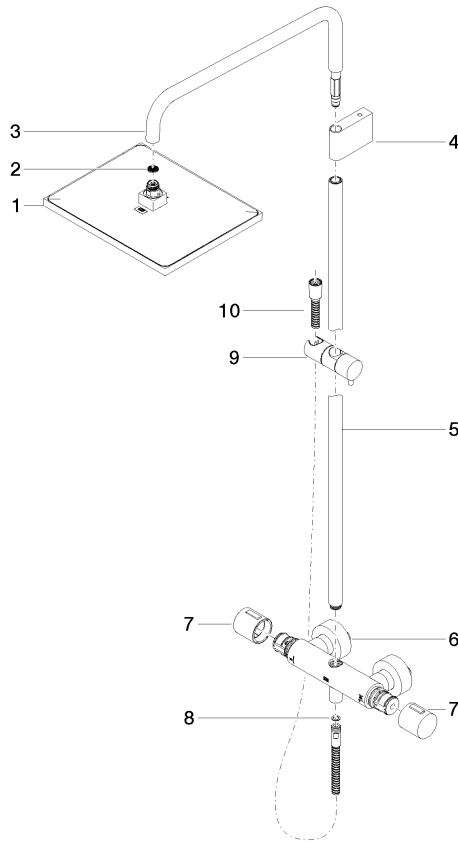

ST 050 306 0980

Fits: IMO, MEM, CL.1, CYO

- shower with fixed riser projection 453mm
- overhead shower: rain flow
- rain shower 300 x 240mm
- rain shower with anti-scale system
- max. rainshower flow 20 l/min
- Function from: 12 l/min
- rotary diverter with volume control and shut-off function
- slide-on rosettes Ø 70 mm
- height of fittings up to rain shower (bottom edge) 1009mm
- height of fittings up to top edge of elbow 1150mm
- gauge 150 mm - 13 mm
- metal shower hose 1750mm with integrated anti-twist protection
- 1/2" connection
- slide bar
- Pipe diameter 23.5 mm
- quick clearing
- WRAS 2204013

	Hand shower FlowReduce - Brushed Light Gold	28 012 979-27 0010
---	--	-----------------------

SYMETRICS Showerpipe with shower thermostat - Brushed Light Gold

IMO

ST 050 306 0980

ST 050 306 0980

Flow rate chart

Certificates

LGA_29987.

WRAS_2204013.

LGA_38669.

ST 050 306 0980

Parts for other finishes can be found here: [Chrome](#)

Spare parts list

No.	Item Number	Name	Quantity used	Delivery time
1	04 12 05 063 00-27	shower	1	60
2	09 23 01 039 90	sieve	1	2
3	90 28 22 348 00-27	pipe	1	-
Spare part can no longer be ordered, please order the replacement item				
4	90 17 11 150 00-27	holder	1	30
5	90 28 22 349 00-27	pipe	1	30
6	04 17 01 250 00-27	connection	1	60
7	90 17 33 015 00-27	handle	2	30
8	90 14 20 026 00 90	seal	1	2
9	12 570 970-27	Slide unit - Brushed Light Gold	1	30
10	28 322 970-27	Metal shower hose 1/2" x 3/8" x 1750 mm - Brushed Light Gold	1	30