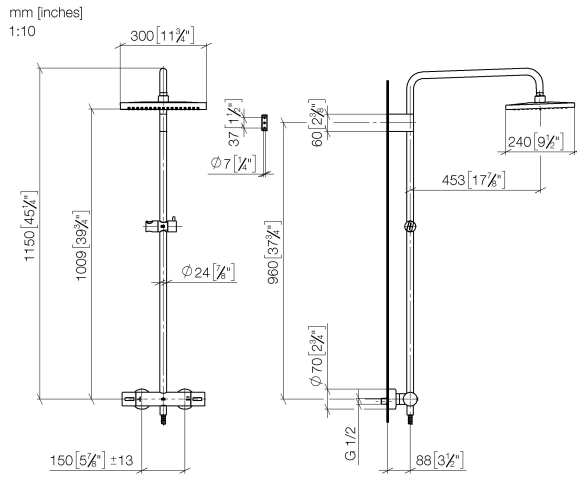

	Hand shower FlowReduce - Brushed Light Gold	28 012 979-27 0010
---	--	-----------------------

SYMETRICS Showerpipe with shower thermostat - Brushed Light Gold

IMO

ST 050 306 0980

ST 050 306 0980

Flow rate chart

Certificates

LGA_29987.

WRAS_2204013.

LGA_38669.

ST 050 306 0980

Parts for other finishes can be found here: [Chrome](#)

Spare parts list

No.	Item Number	Name	Quantity used	Delivery time
1	04 12 05 063 00-27	shower	1	60
2	09 23 01 039 90	sieve	1	2
3	90 28 22 348 00-27	pipe	1	-
Spare part can no longer be ordered, please order the replacement item				
4	90 17 11 150 00-27	holder	1	30
5	90 28 22 349 00-27	pipe	1	30
6	04 17 01 250 00-27	connection	1	60
7	90 17 33 015 00-27	handle	2	30
8	90 14 20 026 00 90	seal	1	2
9	12 570 970-27	Slide unit - Brushed Light Gold	1	30
10	28 322 970-27	Metal shower hose 1/2" x 3/8" x 1750 mm - Brushed Light Gold	1	30