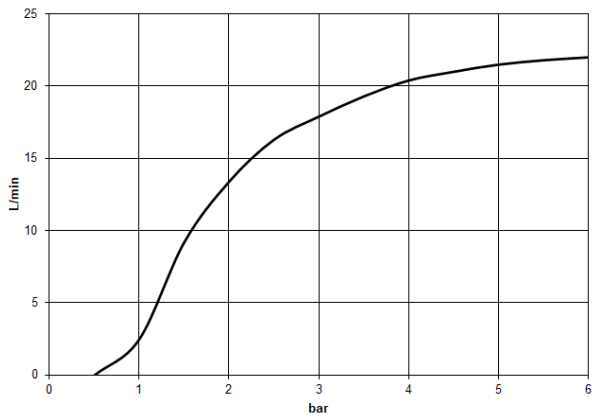

	Hand shower FlowReduce - Brushed Light Gold	28 012 979-27 0010
---	--	-----------------------

SYMETRICS Showerpipe with shower thermostat - Brushed Light Gold

IMO

ST 050 306 0980

ST 050 306 0980

Flow rate chart