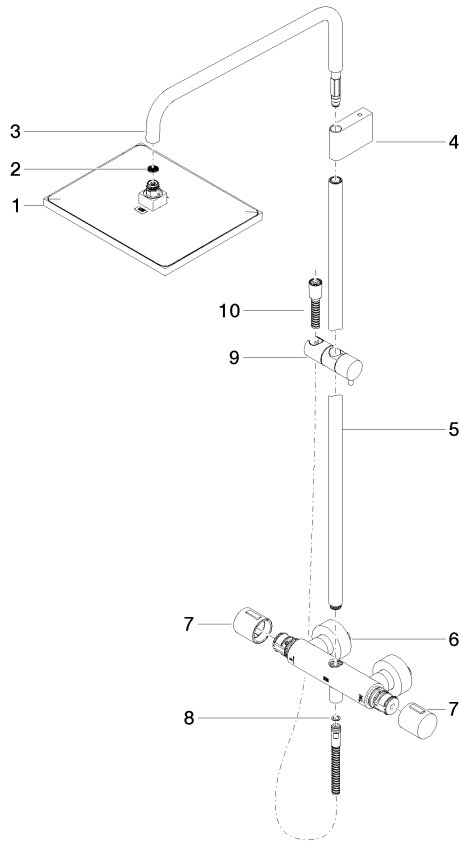

SYMETRICS Showerpipe with shower thermostat - Brushed Champagne (22kt Gold)

IMO

ST 050 306 0980

Fits: IMO, MEM, CL.1, CYO

- shower with fixed riser projection 453mm
- Rain shower: PURE RAIN, max. flow rate 20 l/min (at 3 bar)
- Function from: 12 l/min
- rain shower 300 x 240mm
- rain shower with anti-scale system
- Hand shower: COMPACT RAIN, max. flow rate 15 l/min (at 3 bar)
- spray head Ø 100mm
- rotary diverter with volume control and shut-off function
- slide-on rosettes Ø 70 mm
- height of fittings up to rain shower (bottom edge) 1009mm
- height of fittings up to top edge of elbow 1150mm
- gauge 150 mm - 13 mm
- metal shower hose 1750mm with integrated anti-twist protection
- 1/2" connection
- slide bar
- Pipe diameter 23.5 mm

- shower with fixed riser projection 453mm
- overhead shower: rain flow
- rain shower 300 x 240mm
- rain shower with anti-scale system
- max. rainshower flow 20 l/min
- Function from: 12 l/min
- rotary diverter with volume control and shut-off function
- slide-on rosettes Ø 70 mm
- height of fittings up to rain shower (bottom edge) 1009mm
- height of fittings up to top edge of elbow 1150mm
- gauge 150 mm - 13 mm
- metal shower hose 1750mm with integrated anti-twist protection
- 1/2" connection
- slide bar
- Pipe diameter 23.5 mm
- quick clearing
- WRAS 2204013

ST 050 306 0980

ST 050 306 0080
mm [inches]
1:10

Flow rate chart

Certificates

LGA_29987.

WRAS_2204013.

LGA_38669.

ST 050 306 0980
Parts for other
finishes can be found
here: Chrome

Spare parts list

No.	Item Number	Name	Quantity used	Delivery time
1	04 12 05 063 00-46	shower	1	30
2	09 23 01 039 90	sieve	1	2
3	90 28 22 348 00-46	pipe	1	30
4	90 17 11 150 00-46	holder	1	30
5	90 28 22 349 00-46	pipe	1	30
6	04 17 01 250 00-46	connection	1	60
7	90 17 33 015 00-46	handle	2	30
8	90 14 20 026 00 90	seal	1	2
9	12 570 970-46	Slide unit - Brushed Champagne (22kt Gold)	1	30
10	28 322 970-46	Metal shower hose 1/2" x 3/8" x 1750 mm - Brushed Champagne (22kt Gold)	1	30