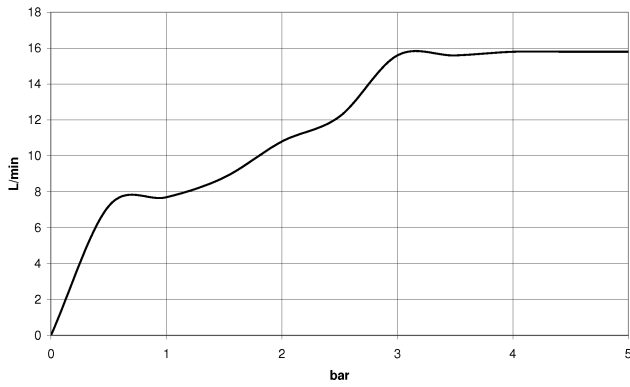

SYMETRICS Showerpipe with shower thermostat - Brushed Champagne (22kt Gold)

IMO

ST 050 306 0980

Fits: IMO, MEM, CL.1, CYO

- shower with fixed riser projection 453mm
- Rain shower: PURE RAIN, max. flow rate 20 l/min (at 3 bar)
- Function from: 12 l/min
- rain shower 300 x 240mm
- rain shower with anti-scale system
- Hand shower: COMPACT RAIN, max. flow rate 15 l/min (at 3 bar)
- spray head Ø 100mm
- rotary diverter with volume control and shut-off function
- slide-on rosettes Ø 70 mm
- height of fittings up to rain shower (bottom edge) 1009mm
- height of fittings up to top edge of elbow 1150mm
- gauge 150 mm - 13 mm
- metal shower hose 1750mm with integrated anti-twist protection
- 1/2" connection
- slide bar
- Pipe diameter 23.5 mm

SYMETRICS Showerpipe with shower thermostat - Brushed Champagne (22kt Gold)

IMO

ST 050 306 0980

SYMETRICS Showerpipe with shower thermostat - Brushed Champagne (22kt Gold)

IMO

ST 050 306 0980

ST 050 306 0080
mm [inches]

Flow rate chart

Certificates

LGA_29984.

DVGW_DW-
6517DN0129.

WRAS_2210003.

SYMETRICS Showerpipe with shower thermostat - Brushed Champagne (22kt Gold)

IMO

ST 050 306 0980
Parts for other
finishes can be found
here: Chrome