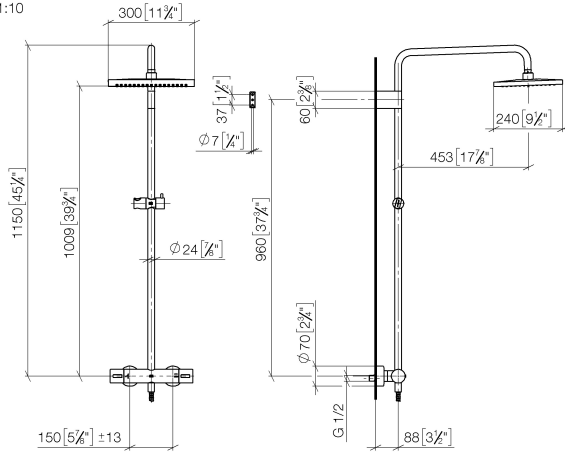

SYMETRICS Showerpipe with shower thermostat - Brushed Champagne (22kt Gold)

IMO

ST 050 306 0980

Fits: IMO, MEM, CL.1, CYO

- shower with fixed riser projection 453mm
- Rain shower: PURE RAIN, max. flow rate 20 l/min (at 3 bar)
- Function from: 12 l/min
- rain shower 300 x 240mm
- rain shower with anti-scale system
- Hand shower: COMPACT RAIN, max. flow rate 15 l/min (at 3 bar)
- spray head Ø 100mm
- rotary diverter with volume control and shut-off function
- slide-on rosettes Ø 70 mm
- height of fittings up to rain shower (bottom edge) 1009mm
- height of fittings up to top edge of elbow 1150mm
- gauge 150 mm - 13 mm
- metal shower hose 1750mm with integrated anti-twist protection
- 1/2" connection
- slide bar
- Pipe diameter 23.5 mm

ST 050 306 0980

ST 050 306 0080
mm [inches]
1:10

Flow rate chart

Certificates

LGA_29987.

WRAS_2204013.

LGA_38669.

ST 050 306 0980
Parts for other
finishes can be found
here: Chrome

Spare parts list

No.	Item Number	Name	Quantity used	Delivery time
1	04 12 05 063 00-46	shower	1	30
2	09 23 01 039 90	sieve	1	2
3	90 28 22 348 00-46	pipe	1	30
4	90 17 11 150 00-46	holder	1	30
5	90 28 22 349 00-46	pipe	1	30
6	04 17 01 250 00-46	connection	1	60
7	90 17 33 015 00-46	handle	2	30
8	90 14 20 026 00 90	seal	1	2
9	12 570 970-46	Slide unit - Brushed Champagne (22kt Gold)	1	30
10	28 322 970-46	Metal shower hose 1/2" x 3/8" x 1750 mm - Brushed Champagne (22kt Gold)	1	30