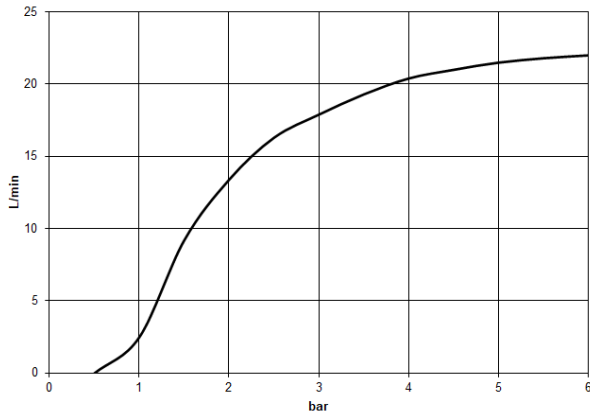

ST 050 306 0980

ST 050 306 0080
mm [inches]
1:10

Flow rate chart

Certificates

LGA_29987.

WRAS_2204013.

LGA_38669.

ST 050 306 0980
Parts for other
finishes can be found
here: Chrome