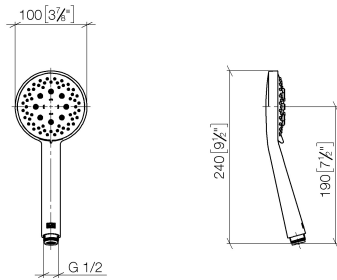

SYMETRICS Showerpipe with shower thermostat - Brushed Champagne (22kt Gold)

IMO

ST 050 306 0980

Fits: IMO, MEM, CL.1, CYO

- shower with fixed riser projection 453mm
- Rain shower: PURE RAIN, max. flow rate 20 l/min (at 3 bar)
- Function from: 12 l/min
- rain shower 300 x 240mm
- rain shower with anti-scale system
- Hand shower: COMPACT RAIN, max. flow rate 15 l/min (at 3 bar)
- spray head Ø 100mm
- rotary diverter with volume control and shut-off function
- slide-on rosettes Ø 70 mm
- height of fittings up to rain shower (bottom edge) 1009mm
- height of fittings up to top edge of elbow 1150mm
- gauge 150 mm - 13 mm
- metal shower hose 1750mm with integrated anti-twist protection
- 1/2" connection
- slide bar
- Pipe diameter 23.5 mm

SYMETRICS Showerpipe with shower thermostat - Brushed Champagne (22kt Gold)

IMO

ST 050 306 0980

SYMETRICS Showerpipe with shower thermostat - Brushed Champagne (22kt Gold)

IMO

ST 050 306 0980

ST 050 306 0080
mm [inches]

Flow rate chart

Certificates

LGA_29984.

DVGW_DW-
6517DN0129.

WRAS_2210003.

SYMETRICS Showerpipe with shower thermostat - Brushed Champagne (22kt Gold)

IMO

ST 050 306 0980
Parts for other
finishes can be found
here: Chrome

- shower with fixed riser projection 453mm
- overhead shower: rain flow
- rain shower 300 x 240mm
- rain shower with anti-scale system
- max. rainshower flow 20 l/min
- Function from: 12 l/min
- rotary diverter with volume control and shut-off function
- slide-on rosettes Ø 70 mm
- height of fittings up to rain shower (bottom edge) 1009mm
- height of fittings up to top edge of elbow 1150mm
- gauge 150 mm - 13 mm
- metal shower hose 1750mm with integrated anti-twist protection
- 1/2" connection
- slide bar
- Pipe diameter 23.5 mm
- quick clearing
- WRAS 2204013