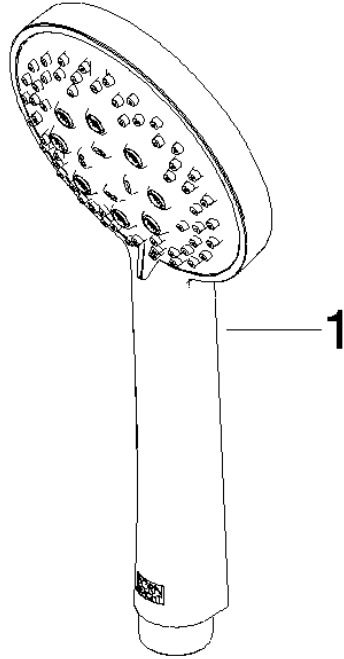

SYMETRICS Showerpipe with shower thermostat - Brushed Champagne (22kt Gold)

IMO

ST 050 306 0980

Fits: IMO, MEM, CL.1, CYO

- shower with fixed riser projection 453mm
- Rain shower: PURE RAIN, max. flow rate 20 l/min (at 3 bar)
- Function from: 12 l/min
- rain shower 300 x 240mm
- rain shower with anti-scale system
- Hand shower: COMPACT RAIN, max. flow rate 15 l/min (at 3 bar)
- spray head Ø 100mm
- rotary diverter with volume control and shut-off function
- slide-on rosettes Ø 70 mm
- height of fittings up to rain shower (bottom edge) 1009mm
- height of fittings up to top edge of elbow 1150mm
- gauge 150 mm - 13 mm
- metal shower hose 1750mm with integrated anti-twist protection
- 1/2" connection
- slide bar
- Pipe diameter 23.5 mm

Flow rate chart

Certificates

LGA_29984.

DVGW_DW-
6517DN0129.

WRAS_2210003.

SYMETRICS Showerpipe with shower thermostat - Brushed Champagne (22kt Gold)

IMO

ST 050 306 0980
Parts for other
finishes can be found
here: Chrome

Spare parts list

No.	Item Number	Name	Quantity used	Delivery time
1	09 23 01 039 90	sieve	1	2

SYMETRICS Showerpipe with shower thermostat - Brushed Champagne (22kt Gold)

IMO

ST 050 306 0980

Fits: IMO, MEM, CL.1, CYO

- shower with fixed riser projection 453mm
- overhead shower: rain flow
- rain shower 300 x 240mm
- rain shower with anti-scale system
- max. rainshower flow 20 l/min
- Function from: 12 l/min
- rotary diverter with volume control and shut-off function
- slide-on rosettes Ø 70 mm
- height of fittings up to rain shower (bottom edge) 1009mm
- height of fittings up to top edge of elbow 1150mm
- gauge 150 mm - 13 mm
- metal shower hose 1750mm with integrated anti-twist protection
- 1/2" connection
- slide bar
- Pipe diameter 23.5 mm
- quick clearing
- WRAS 2204013