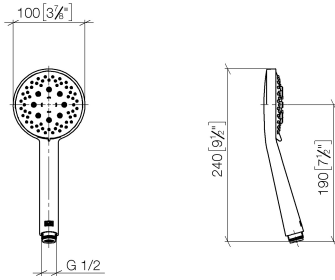

ST 050 306 6979

Fits: IMO, LULU, TARA, LISSÉ, VAIA, META, CYO

- shower with fixed riser projection 453mm
- Rain shower: PURE RAIN, max. flow rate 14 l/min (at 3 bar)
- Function from: 10 l/min
- rain shower Ø 300 mm
- rain shower with anti-scale system
- Hand shower: Three or five settings: COMPACT RAIN, COMPACT SOFT FLOW, COMPACT AQUAPRESSURE FLOW, max. flow rate 15 l/min (at 3 bar)
- spray head Ø 100mm
- rotary diverter with volume control and shut-off function
- slide-on rosettes Ø 70 mm
- height of fittings up to rain shower (bottom edge) 1009mm
- height of fittings up to top edge of elbow 1150mm
- gauge 150 mm - 13 mm
- metal shower hose 1750mm with integrated anti-twist protection
- 1/2" connection
- slide bar
- Pipe diameter 23.5 mm

## Showerpipe with shower thermostat - Dark Chrome

---

IMO

ST 050 306 6979

ST 050 306 6979

mm [inches]

Flow rate chart

Certificates

LGA\_29984.

DVGW\_DW-  
6517DN0129.

WRAS\_2210003.

ST 050 306 6979

Parts for other  
finishes can be found  
here: [Chrome](#)

Spare parts list

No.	Item Number	Name	Quantity used	Delivery time
1	09 23 01 039 90	sieve	1	2

ST 050 306 6979

Fits: IMO, LULU, TARA, LISSÉ, VAIA, META

- shower with fixed riser projection 453mm
- overhead shower: rain flow
- rain shower Ø 300 mm
- rain shower with anti-scale system
- max. rainshower flow 14 l/min
- Function from: 10 l/min
- rotary diverter with volume control and shut-off function
- slide-on rosettes Ø 70 mm
- height of fittings up to rain shower (bottom edge) 1009mm
- height of fittings up to top edge of elbow 1150mm
- gauge 150 mm - 13 mm
- metal shower hose 1750mm with integrated anti-twist protection
- 1/2" connection
- slide bar
- Pipe diameter 23.5 mm
- quick clearing
- WRAS 2204013