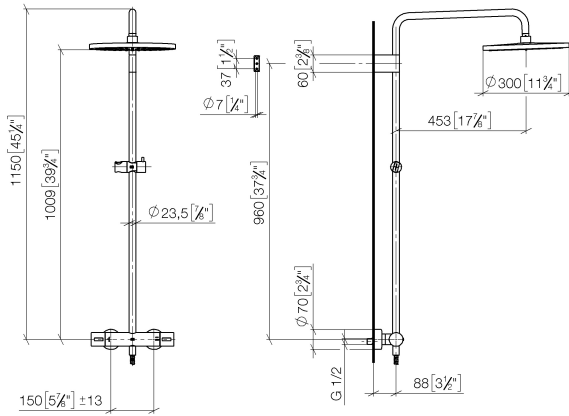

ST 050 306 6979

Fits: IMO, LULU, TARA, LISSÉ, VAIA, META

- shower with fixed riser projection 453mm
- overhead shower: rain flow
- rain shower Ø 300 mm
- rain shower with anti-scale system
- max. rainshower flow 14 l/min
- Function from: 10 l/min
- rotary diverter with volume control and shut-off function
- slide-on rosettes Ø 70 mm
- height of fittings up to rain shower (bottom edge) 1009mm
- height of fittings up to top edge of elbow 1150mm
- gauge 150 mm - 13 mm
- metal shower hose 1750mm with integrated anti-twist protection
- 1/2" connection
- slide bar
- Pipe diameter 23.5 mm
- quick clearing
- WRAS 2204013

## Showerpipe with shower thermostat - Dark Chrome

---

IMO

ST 050 306 6979

ST 050 306 6979

mm [inches]  
1:10

Flow rate chart

Certificates