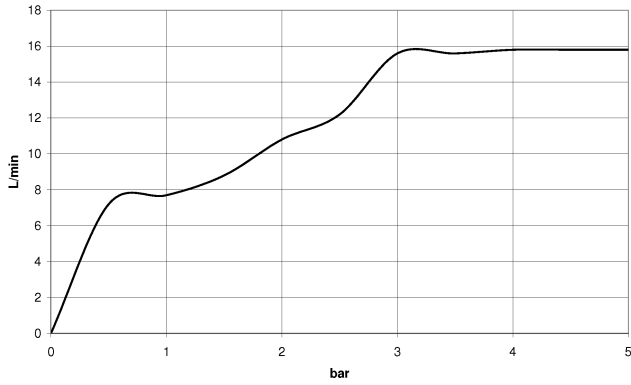

## Showerpipe with shower thermostat - Dark Chrome

---

IMO

ST 050 306 6979

ST 050 306 6979

mm [inches]

Flow rate chart

Certificates