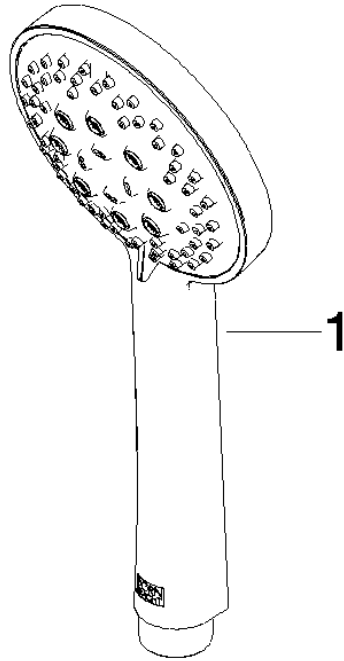

ST 050 306 6979

Fits: IMO, LULU, TARA, LISSÉ, VAIA, META, CYO

- shower with fixed riser projection 453mm
- Rain shower: PURE RAIN, max. flow rate 14 l/min (at 3 bar)
- Function from: 10 l/min
- rain shower Ø 300 mm
- rain shower with anti-scale system
- Hand shower: Three or five settings: COMPACT RAIN, COMPACT SOFT FLOW, COMPACT AQUAPRESSURE FLOW, max. flow rate 15 l/min (at 3 bar)
- spray head Ø 100mm
- rotary diverter with volume control and shut-off function
- slide-on rosettes Ø 70 mm
- height of fittings up to rain shower (bottom edge) 1009mm
- height of fittings up to top edge of elbow 1150mm
- gauge 150 mm - 13 mm
- metal shower hose 1750mm with integrated anti-twist protection
- 1/2" connection
- slide bar
- Pipe diameter 23.5 mm

## Showerpipe with shower thermostat - Dark Chrome

---

IMO

ST 050 306 6979

ST 050 306 6979

mm [inches]

Flow rate chart

Certificates

LGA\_29984.

DVGW\_DW-  
6517DN0129.

WRAS\_2210003.

ST 050 306 6979

Parts for other  
finishes can be found  
here: [Chrome](#)

Spare parts list

No.	Item Number	Name	Quantity used	Delivery time
1	09 23 01 039 90	sieve	1	2

ST 050 306 6979

Fits: IMO, LULU, TARA, LISSÉ, VAIA, META

- shower with fixed riser projection 453mm
- overhead shower: rain flow
- rain shower Ø 300 mm
- rain shower with anti-scale system
- max. rainshower flow 14 l/min
- Function from: 10 l/min
- rotary diverter with volume control and shut-off function
- slide-on rosettes Ø 70 mm
- height of fittings up to rain shower (bottom edge) 1009mm
- height of fittings up to top edge of elbow 1150mm
- gauge 150 mm - 13 mm
- metal shower hose 1750mm with integrated anti-twist protection
- 1/2" connection
- slide bar
- Pipe diameter 23.5 mm
- quick clearing
- WRAS 2204013