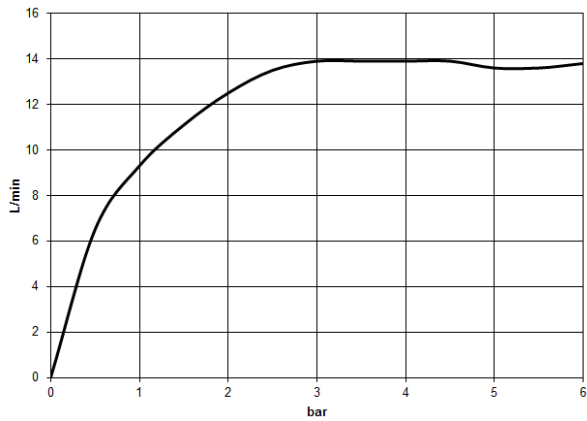

## Showerpipe with shower thermostat - Dark Chrome

---

IMO

ST 050 306 6979

ST 050 306 6979

mm [inches]  
1:10

Flow rate chart

Certificates