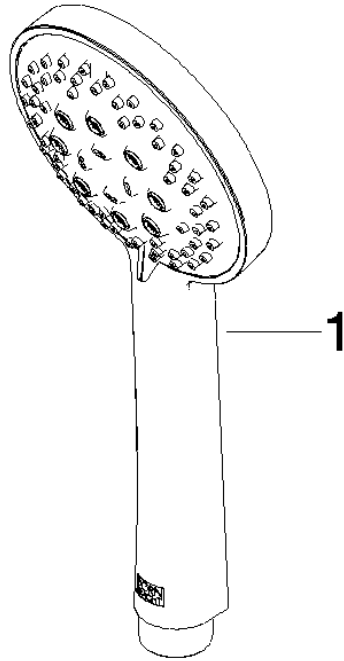

Showerpipe with shower thermostat - Light Gold

IMO

ST 050 306 6979

Fits: IMO, LULU, TARA, LISSÉ, VAIA, META, CYO

- shower with fixed riser projection 453mm
- Rain shower: PURE RAIN, max. flow rate 14 l/min (at 3 bar)
- Function from: 10 l/min
- rain shower Ø 300 mm
- rain shower with anti-scale system
- Hand shower: Three or five settings: COMPACT RAIN, COMPACT SOFT FLOW, COMPACT AQUAPRESSURE FLOW, max. flow rate 15 l/min (at 3 bar)
- spray head Ø 100mm
- rotary diverter with volume control and shut-off function
- slide-on rosettes Ø 70 mm
- height of fittings up to rain shower (bottom edge) 1009mm
- height of fittings up to top edge of elbow 1150mm
- gauge 150 mm - 13 mm
- metal shower hose 1750mm with integrated anti-twist protection
- 1/2" connection
- slide bar
- Pipe diameter 23.5 mm

Showerpipe with shower thermostat - Light Gold

IMO

ST 050 306 6979

Showerpipe with shower thermostat - Light Gold

IMO

ST 050 306 6979

ST 050 306 6979

mm [inches]

Flow rate chart

Certificates

LGA_29984.

WRAS_2210003.

ST 050 306 6979

Parts for other
finishes can be found
here: [Chrome](#)

Spare parts list

No.	Item Number	Name	Quantity used	Delivery time
1	09 23 01 039 90	sieve	1	2

ST 050 306 6979

Fits: IMO, LULU, TARA, LISSÉ, VAIA, META

- shower with fixed riser projection 453mm
- overhead shower: rain flow
- rain shower Ø 300 mm
- rain shower with anti-scale system
- max. rainshower flow 14 l/min
- Function from: 10 l/min
- rotary diverter with volume control and shut-off function
- slide-on rosettes Ø 70 mm
- height of fittings up to rain shower (bottom edge) 1009mm
- height of fittings up to top edge of elbow 1150mm
- gauge 150 mm - 13 mm
- metal shower hose 1750mm with integrated anti-twist protection
- 1/2" connection
- slide bar
- Pipe diameter 23.5 mm
- quick clearing
- WRAS 2204013