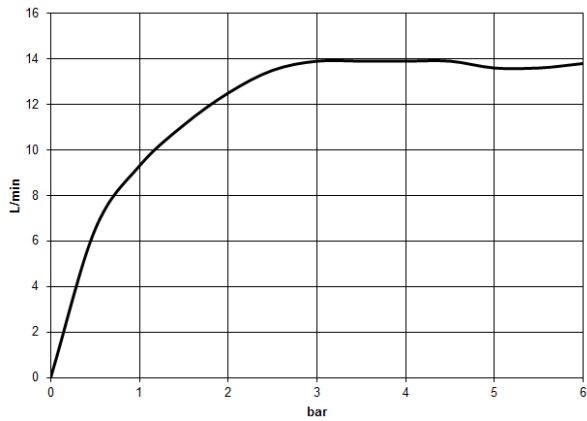

ST 050 306 6979

mm [inches]
1:10

Flow rate chart

Certificates

WRAS_2204013. LGA_38736.

ST 050 306 6979

Parts for other
finishes can be found
here: [Chrome](#)