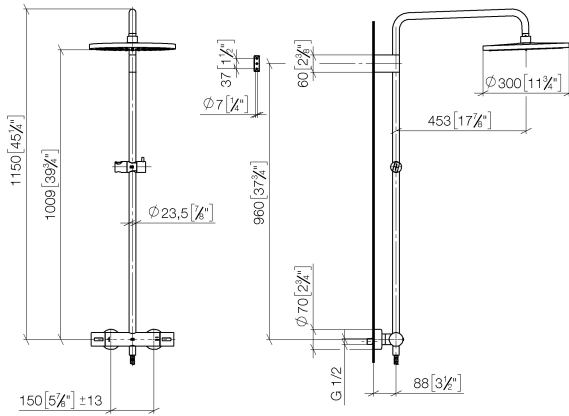

Showerpipe with shower thermostat - Light Gold

IMO

ST 050 306 6979

Fits: IMO, LULU, TARA, LISSÉ, VAIA, META, CYO

- shower with fixed riser projection 453mm
- Rain shower: PURE RAIN, max. flow rate 14 l/min (at 3 bar)
- Function from: 10 l/min
- rain shower Ø 300 mm
- rain shower with anti-scale system
- Hand shower: Three or five settings: COMPACT RAIN, COMPACT SOFT FLOW, COMPACT AQUAPRESSURE FLOW, max. flow rate 15 l/min (at 3 bar)
- spray head Ø 100mm
- rotary diverter with volume control and shut-off function
- slide-on rosettes Ø 70 mm
- height of fittings up to rain shower (bottom edge) 1009mm
- height of fittings up to top edge of elbow 1150mm
- gauge 150 mm - 13 mm
- metal shower hose 1750mm with integrated anti-twist protection
- 1/2" connection
- slide bar
- Pipe diameter 23.5 mm

ST 050 306 6979

mm [inches]
1:10

Flow rate chart

Certificates

WRAS_2204013. LGA_38736.

ST 050 306 6979

Parts for other
finishes can be found
here: [Chrome](#)