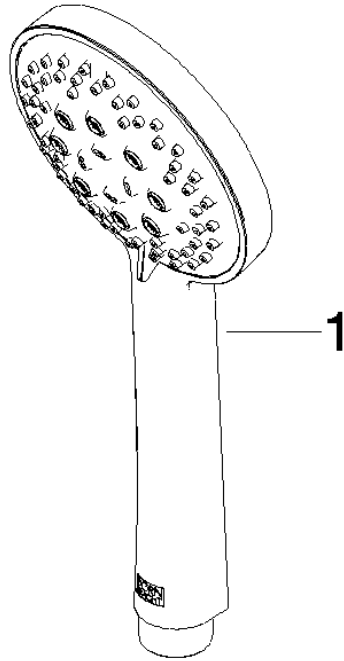

ST 050 306 6979

Fits: IMO, LULU, TARA, LISSÉ, VAIA, META, CYO

- shower with fixed riser projection 453mm
- Rain shower: PURE RAIN, max. flow rate 14 l/min (at 3 bar)
- Function from: 10 l/min
- rain shower Ø 300 mm
- rain shower with anti-scale system
- Hand shower: Three or five settings: COMPACT RAIN, COMPACT SOFT FLOW, COMPACT AQUAPRESSURE FLOW, max. flow rate 15 l/min (at 3 bar)
- spray head Ø 100mm
- rotary diverter with volume control and shut-off function
- slide-on rosettes Ø 70 mm
- height of fittings up to rain shower (bottom edge) 1009mm
- height of fittings up to top edge of elbow 1150mm
- gauge 150 mm - 13 mm
- metal shower hose 1750mm with integrated anti-twist protection
- 1/2" connection
- slide bar
- Pipe diameter 23.5 mm

Showerpipe with shower thermostat - Brushed Light Gold

IMO

ST 050 306 6979

Showerpipe with shower thermostat - Brushed Light Gold

IMO

ST 050 306 6979

ST 050 306 6979

mm [inches]

Flow rate chart

Certificates

LGA_29984.

WRAS_2210003.

ST 050 306 6979

Parts for other
finishes can be found
here: [Chrome](#)

Spare parts list

No.	Item Number	Name	Quantity used	Delivery time
1	09 23 01 039 90	sieve	1	2

ST 050 306 6979

Fits: IMO, LULU, TARA, LISSÉ, VAIA, META

- shower with fixed riser projection 453mm
- overhead shower: rain flow
- rain shower Ø 300 mm
- rain shower with anti-scale system
- max. rainshower flow 14 l/min
- Function from: 10 l/min
- rotary diverter with volume control and shut-off function
- slide-on rosettes Ø 70 mm
- height of fittings up to rain shower (bottom edge) 1009mm
- height of fittings up to top edge of elbow 1150mm
- gauge 150 mm - 13 mm
- metal shower hose 1750mm with integrated anti-twist protection
- 1/2" connection
- slide bar
- Pipe diameter 23.5 mm
- quick clearing
- WRAS 2204013