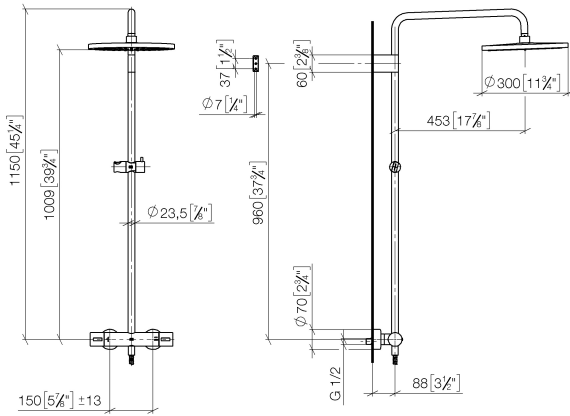

	Hand shower FlowReduce - Brushed Light Gold	28 012 979-27 0010
--	--	-----------------------

Showerpipe with shower thermostat - Brushed Light Gold

IMO

ST 050 306 6979

ST 050 306 6979

mm [inches]
1:10

Flow rate chart

Certificates

WRAS_2204013. LGA_38736.

ST 050 306 6979

Parts for other finishes can be found here: [Chrome](#)

Spare parts list

No.	Item Number	Name	Quantity used	Delivery time
1	04 12 05 091 00-27	shower	1	60
2	09 23 01 039 90	sieve	1	2
3	90 28 22 348 00-27	pipe	1	-
Spare part can no longer be ordered, please order the replacement item				
4	90 17 11 150 00-27	holder	1	30
5	90 28 22 349 00-27	pipe	1	30
6	04 17 01 250 00-27	connection	1	60
7	90 17 33 015 00-27	handle	2	30
8	90 14 20 026 00 90	seal	1	2
9	12 570 970-27	Slide unit - Brushed Light Gold	1	30
10	28 322 970-27	Metal shower hose 1/2" x 3/8" x 1750 mm - Brushed Light Gold	1	30