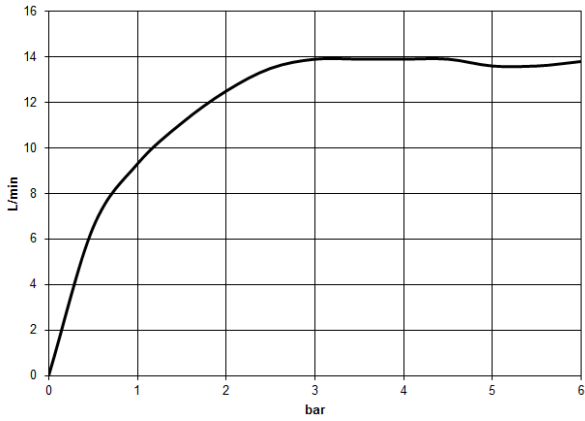

	Hand shower FlowReduce - Brushed Light Gold	28 012 979-27 0010
--	--	-----------------------

Showerpipe with shower thermostat - Brushed Light Gold

IMO

ST 050 306 6979

ST 050 306 6979

mm [inches]
1:10

Flow rate chart