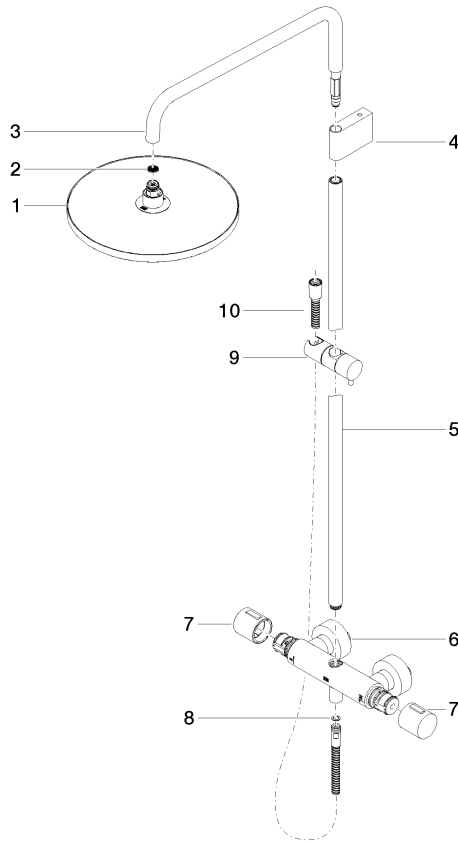

ST 050 306 6979

Fits: IMO, LULU, TARA, LISSÉ, VAIA, META

- shower with fixed riser projection 453mm
- overhead shower: rain flow
- rain shower Ø 300 mm
- rain shower with anti-scale system
- max. rainshower flow 14 l/min
- Function from: 10 l/min
- rotary diverter with volume control and shut-off function
- slide-on rosettes Ø 70 mm
- height of fittings up to rain shower (bottom edge) 1009mm
- height of fittings up to top edge of elbow 1150mm
- gauge 150 mm - 13 mm
- metal shower hose 1750mm with integrated anti-twist protection
- 1/2" connection
- slide bar
- Pipe diameter 23.5 mm
- quick clearing
- WRAS 2204013

	Hand shower FlowReduce - Brushed Light Gold	28 012 979-27 0010
--	--	-----------------------

Showerpipe with shower thermostat - Brushed Light Gold

IMO

ST 050 306 6979

ST 050 306 6979

mm [inches]
1:10

Flow rate chart

Certificates

WRAS_2204013. LGA_38736.

ST 050 306 6979

Parts for other finishes can be found here: [Chrome](#)

Spare parts list

No.	Item Number	Name	Quantity used	Delivery time
1	04 12 05 091 00-27	shower	1	60
2	09 23 01 039 90	sieve	1	2
3	90 28 22 348 00-27	pipe	1	-
Spare part can no longer be ordered, please order the replacement item				
4	90 17 11 150 00-27	holder	1	30
5	90 28 22 349 00-27	pipe	1	30
6	04 17 01 250 00-27	connection	1	60
7	90 17 33 015 00-27	handle	2	30
8	90 14 20 026 00 90	seal	1	2
9	12 570 970-27	Slide unit - Brushed Light Gold	1	30
10	28 322 970-27	Metal shower hose 1/2" x 3/8" x 1750 mm - Brushed Light Gold	1	30