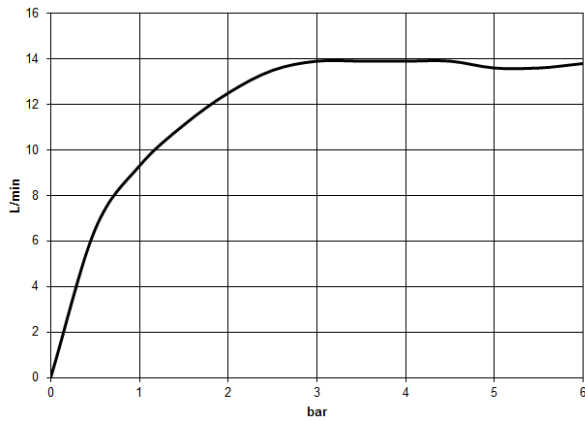

## Showerpipe with shower thermostat - Brushed Durabronz (23kt Gold)

---

IMO

ST 050 306 6979

ST 050 306 6979

mm [inches]  
1:10

**Flow rate chart**

**Certificates**