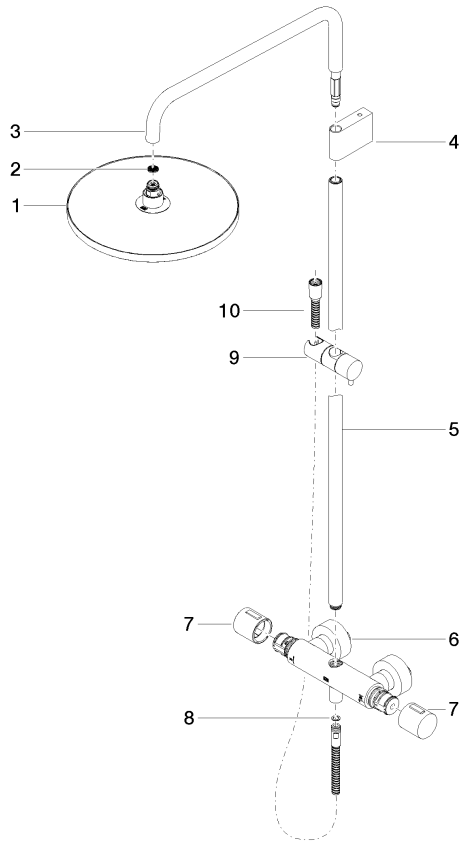

ST 050 306 6979

Fits: IMO, LULU, TARA, LISSÉ, VAIA, META, CYO

- shower with fixed riser projection 453mm
- Rain shower: PURE RAIN, max. flow rate 14 l/min (at 3 bar)
- Function from: 10 l/min
- rain shower Ø 300 mm
- rain shower with anti-scale system
- Hand shower: Three or five settings: COMPACT RAIN, COMPACT SOFT FLOW, COMPACT AQUAPRESSURE FLOW, max. flow rate 15 l/min (at 3 bar)
- spray head Ø 100mm
- rotary diverter with volume control and shut-off function
- slide-on rosettes Ø 70 mm
- height of fittings up to rain shower (bottom edge) 1009mm
- height of fittings up to top edge of elbow 1150mm
- gauge 150 mm - 13 mm
- metal shower hose 1750mm with integrated anti-twist protection
- 1/2" connection
- slide bar
- Pipe diameter 23.5 mm

## Showerpipe with shower thermostat - Brushed Durabronz (23kt Gold)

---

IMO

ST 050 306 6979

ST 050 306 6979

mm [inches]  
1:10

**Flow rate chart**

**Certificates**

DVGW\_DW-6509DN0123.      Belgaqua\_21-032-27\_5.      WRAS\_2204013.      LGA\_38736.

ST 050 306 6979

Parts for other finishes can be found here: [Chrome](#)

Spare parts list

No.	Item Number	Name	Quantity used	Delivery time
1	04 12 05 091 00-28	shower	1	20
2	09 23 01 039 90	sieve	1	2
3	90 28 22 348 00-28	pipe	1	20
4	90 17 11 150 00-28	holder	1	20
5	90 28 22 349 00-28	pipe	1	20
6	04 17 01 250 00-28	connection	1	20
7	90 17 33 015 00-28	handle	2	20
8	90 14 20 026 00 90	seal	1	2
9	12 570 970-28	Slide unit - Brushed Durabronz (23kt Gold)	1	20
10	28 322 970-28	Metal shower hose 1/2" x 3/8" x 1750 mm - Brushed Durabronz (23kt Gold)	1	20