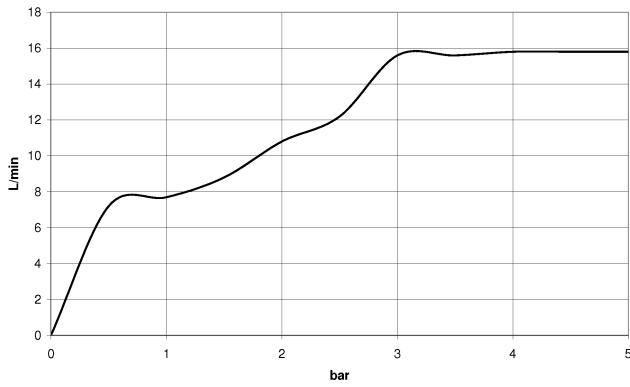

## Showerpipe with shower thermostat - Brushed Durabronz (23kt Gold)

---

IMO

ST 050 306 6979

ST 050 306 6979

mm [inches]

Flow rate chart

Certificates