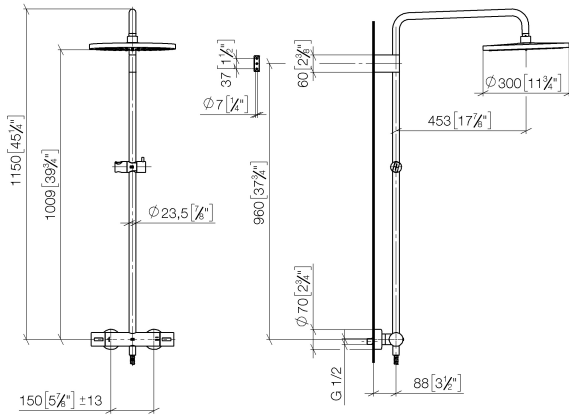

## Showerpipe with shower thermostat - Brushed Durabronz (23kt Gold)

---

IMO

ST 050 306 6979

ST 050 306 6979

mm [inches]  
1:10

**Flow rate chart**

**Certificates**

DVGW\_DW-6509DN0123.      Belgaqua\_21-032-27\_5.      WRAS\_2204013.      LGA\_38736.

ST 050 306 6979

Parts for other finishes can be found here: [Chrome](#)

Spare parts list

No.	Item Number	Name	Quantity used	Delivery time
1	04 12 05 091 00-28	shower	1	20
2	09 23 01 039 90	sieve	1	2
3	90 28 22 348 00-28	pipe	1	20
4	90 17 11 150 00-28	holder	1	20
5	90 28 22 349 00-28	pipe	1	20
6	04 17 01 250 00-28	connection	1	20
7	90 17 33 015 00-28	handle	2	20
8	90 14 20 026 00 90	seal	1	2
9	12 570 970-28	Slide unit - Brushed Durabronz (23kt Gold)	1	20
10	28 322 970-28	Metal shower hose 1/2" x 3/8" x 1750 mm - Brushed Durabronz (23kt Gold)	1	20