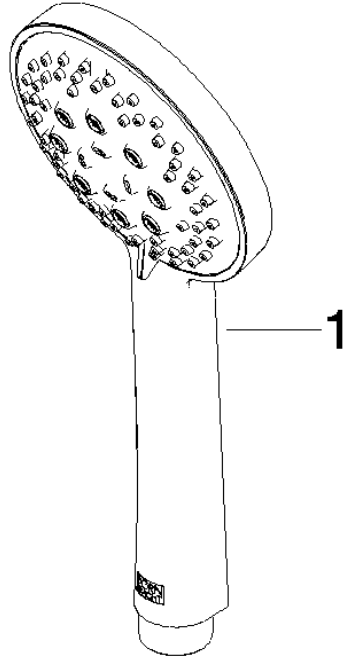

ST 050 306 6979

Fits: IMO, LULU, TARA, LISSÉ, VAIA, META, CYO

- shower with fixed riser projection 453mm
- Rain shower: PURE RAIN, max. flow rate 14 l/min (at 3 bar)
- Function from: 10 l/min
- rain shower Ø 300 mm
- rain shower with anti-scale system
- Hand shower: Three or five settings: COMPACT RAIN, COMPACT SOFT FLOW, COMPACT AQUAPRESSURE FLOW, max. flow rate 15 l/min (at 3 bar)
- spray head Ø 100mm
- rotary diverter with volume control and shut-off function
- slide-on rosettes Ø 70 mm
- height of fittings up to rain shower (bottom edge) 1009mm
- height of fittings up to top edge of elbow 1150mm
- gauge 150 mm - 13 mm
- metal shower hose 1750mm with integrated anti-twist protection
- 1/2" connection
- slide bar
- Pipe diameter 23.5 mm

## Showerpipe with shower thermostat - Brushed Durabronz (23kt Gold)

---

IMO

ST 050 306 6979

ST 050 306 6979

mm [inches]

Flow rate chart

Certificates

LGA\_29984.

DVGW\_DW-  
6517DN0129.

WRAS\_2210003.

ST 050 306 6979

Parts for other  
finishes can be found  
here: [Chrome](#)

Spare parts list

No.	Item Number	Name	Quantity used	Delivery time
1	09 23 01 039 90	sieve	1	2

ST 050 306 6979

Fits: IMO, LULU, TARA, LISSÉ, VAIA, META

- shower with fixed riser projection 453mm
- overhead shower: rain flow
- rain shower Ø 300 mm
- rain shower with anti-scale system
- max. rainshower flow 14 l/min
- Function from: 10 l/min
- rotary diverter with volume control and shut-off function
- slide-on rosettes Ø 70 mm
- height of fittings up to rain shower (bottom edge) 1009mm
- height of fittings up to top edge of elbow 1150mm
- gauge 150 mm - 13 mm
- metal shower hose 1750mm with integrated anti-twist protection
- 1/2" connection
- slide bar
- Pipe diameter 23.5 mm
- quick clearing
- WRAS 2204013