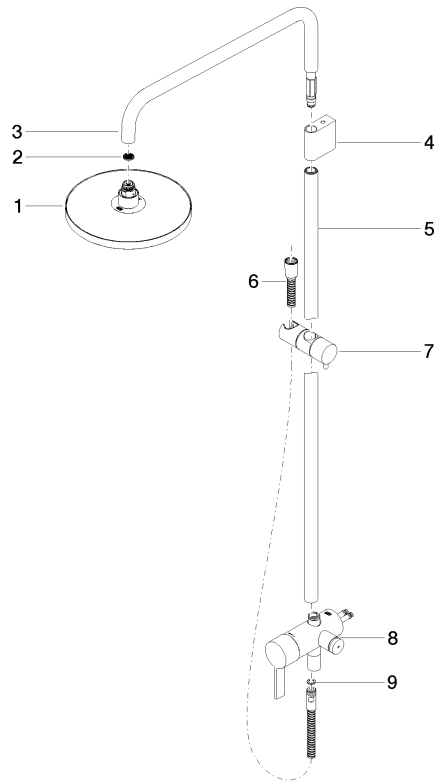

## Showerpipe with single-lever shower mixer - Platinum

IMO

ST 050 306 7979

Fits: IMO, LULU, TARA, LISSÉ, VAIA, META, CYO

- shower with fixed riser projection 450mm
  - Rain shower: PURE RAIN, max. flow rate 14 l/min (at 3 bar)
  - rain shower Ø 220 mm
  - rain shower with anti-scale system
  - Hand shower: COMPACT RAIN, max. flow rate 15 l/min (at 3 bar)
  - spray head Ø 100mm
  - height of fittings up to rain shower (bottom edge) 1010mm
  - height of fittings up to top edge of elbow 1150mm
  - metal shower hose 1750mm with integrated anti-twist protection
  - 1/2" connection
  - slide bar
  - Pipe diameter 23.5 mm
  - automatic diverter for fixed-riser shower/hand shower
- Intrinsic protection against back flow.**

**Showerpipe with single-lever shower mixer - Platinum**

IMO

ST 050 306 7979

Fits: IMO, LULU, TARA, LISSÉ, VAIA, META

- shower with fixed riser projection 450mm
- overhead shower: rain flow
- rain shower Ø 220 mm
- rain shower with anti-scale system
- max. rainshower flow 14 l/min
- height of fittings up to rain shower (bottom edge) 1010mm
- height of fittings up to top edge of elbow 1150mm
- metal shower hose 1750mm with integrated anti-twist protection
- 1/2" connection
- slide bar
- Pipe diameter 23.5 mm
- automatic diverter for fixed-riser shower/hand shower
- quick clearing
- WRAS 2101043

## Showerpipe with single-lever shower mixer - Platinum

---

IMO

ST 050 306 7979

ST 050 306 7979

mm [inches]  
1:10

**Flow rate chart**

**Certificates**

DVGW\_DW-  
6512DN0126.

Belgaqua\_21-025-  
27\_1.

WRAS\_2101043.

LGA\_38677.

ST 050 306 7979

Spare parts list

No.	Item Number	Name	Quantity used	Delivery time
1	04 12 05 092 00-08	shower	1	40
2	09 23 01 039 90	sieve	1	2
3	90 28 22 348 00-08	pipe	1	40
4	90 17 11 149 00-08	holder	1	40
5	04 28 22 349 00-08	pipe	1	40
6	28 322 970-08	Metal shower hose 1/2" x 3/8" x 1750 mm - Platinum	1	40
7	12 570 970-08	Slide unit - Platinum	1	40
8	90 17 01 251 00-08	connection	1	40
9	90 14 20 026 00 90	seal	1	2