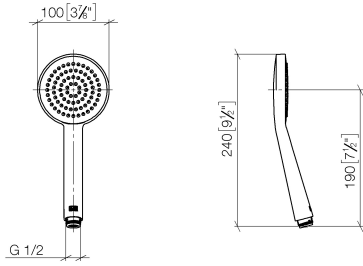

## Showerpipe with single-lever shower mixer - Platinum

IMO

ST 050 306 7979

Fits: IMO, LULU, TARA, LISSÉ, VAIA, META, CYO

- shower with fixed riser projection 450mm
  - Rain shower: PURE RAIN, max. flow rate 14 l/min (at 3 bar)
  - rain shower Ø 220 mm
  - rain shower with anti-scale system
  - Hand shower: COMPACT RAIN, max. flow rate 15 l/min (at 3 bar)
  - spray head Ø 100mm
  - height of fittings up to rain shower (bottom edge) 1010mm
  - height of fittings up to top edge of elbow 1150mm
  - metal shower hose 1750mm with integrated anti-twist protection
  - 1/2" connection
  - slide bar
  - Pipe diameter 23.5 mm
  - automatic diverter for fixed-riser shower/hand shower
- Intrinsic protection against back flow.**

## Showerpipe with single-lever shower mixer - Platinum

---

IMO

ST 050 306 7979

ST 050 306 7979

mm [inches]

**Flow rate chart**

**Certificates**

**Showerpipe with single-lever shower mixer - Platinum**

IMO

ST 050 306 7979

Fits: IMO, LULU, TARA, LISSÉ, VAIA, META

- shower with fixed riser projection 450mm
- overhead shower: rain flow
- rain shower Ø 220 mm
- rain shower with anti-scale system
- max. rainshower flow 14 l/min
- height of fittings up to rain shower (bottom edge) 1010mm
- height of fittings up to top edge of elbow 1150mm
- metal shower hose 1750mm with integrated anti-twist protection
- 1/2" connection
- slide bar
- Pipe diameter 23.5 mm
- automatic diverter for fixed-riser shower/hand shower
- quick clearing
- WRAS 2101043