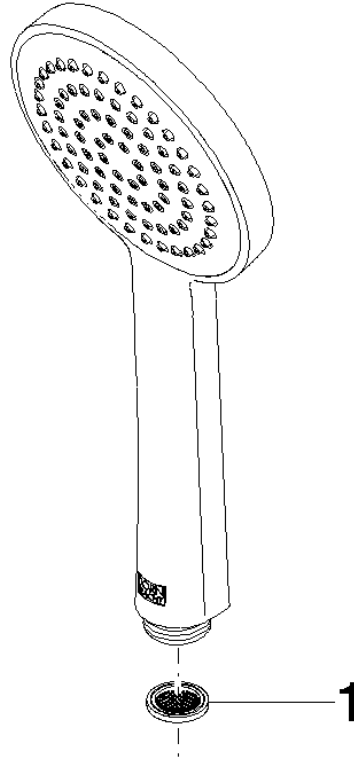

ST 050 306 7979

Parts for other
finishes can be found
here: [Chrome](#)

Spare parts list

No.	Item Number	Name	Quantity used	Delivery time
1	09 23 01 039 90	sieve	1	2