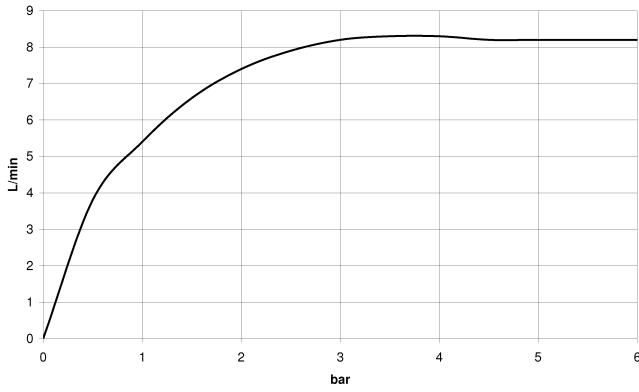

## Showerpipe with single-lever shower mixer - Platinum

---

IMO

ST 050 306 7979

ST 050 306 7979

mm [inches]  
1:10

**Flow rate chart**

**Certificates**