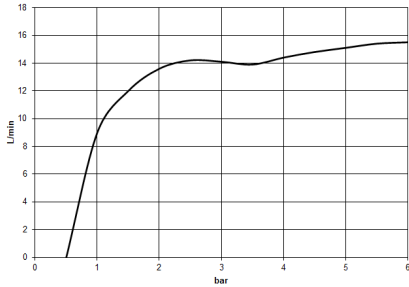

## Showerpipe with single-lever shower mixer - Platinum

---

IMO

ST 050 306 7979

ST 050 306 7979

mm [inches]

**Flow rate chart**

**Certificates**