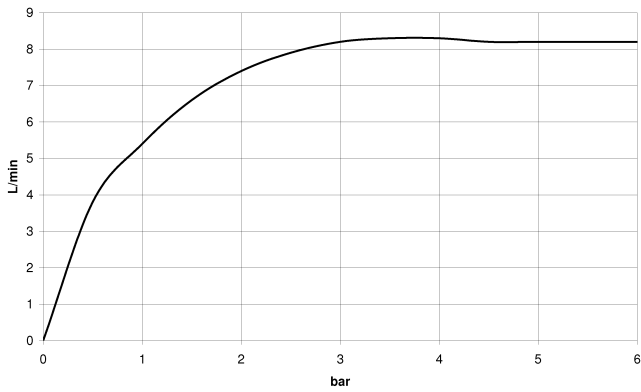

## Showerpipe with single-lever shower mixer - Dark Chrome

---

IMO

ST 050 306 7979

ST 050 306 7979

mm [inches]  
1:10

Flow rate chart

Certificates