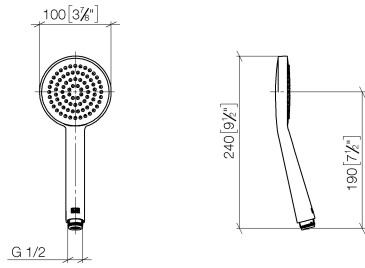

## Showerpipe with single-lever shower mixer - Dark Chrome

IMO

ST 050 306 7979

Fits: IMO, LULU, TARA, LISSÉ, VAIA, META, CYO

- shower with fixed riser projection 450mm
  - Rain shower: PURE RAIN, max. flow rate 14 l/min (at 3 bar)
  - rain shower Ø 220 mm
  - rain shower with anti-scale system
  - Hand shower: COMPACT RAIN, max. flow rate 15 l/min (at 3 bar)
  - spray head Ø 100mm
  - height of fittings up to rain shower (bottom edge) 1010mm
  - height of fittings up to top edge of elbow 1150mm
  - metal shower hose 1750mm with integrated anti-twist protection
  - 1/2" connection
  - slide bar
  - Pipe diameter 23.5 mm
  - automatic diverter for fixed-riser shower/hand shower
- Intrinsic protection against back flow.**

## Showerpipe with single-lever shower mixer - Dark Chrome

---

IMO

ST 050 306 7979

ST 050 306 7979

mm [inches]

**Flow rate chart**

**Certificates**

DVGW\_DW-  
6517DN0129.

LGA\_29981.

ST 050 306 7979

Parts for other finishes can be found here: [Chrome](#)

Fits: IMO, LULU, TARA, LISSÉ, VAIA, META

- shower with fixed riser projection 450mm
- overhead shower: rain flow
- rain shower Ø 220 mm
- rain shower with anti-scale system
- max. rainshower flow 14 l/min
- height of fittings up to rain shower (bottom edge) 1010mm
- height of fittings up to top edge of elbow 1150mm
- metal shower hose 1750mm with integrated anti-twist protection
- 1/2" connection
- slide bar
- Pipe diameter 23.5 mm
- automatic diverter for fixed-riser shower/hand shower
- quick clearing
- WRAS 2101043