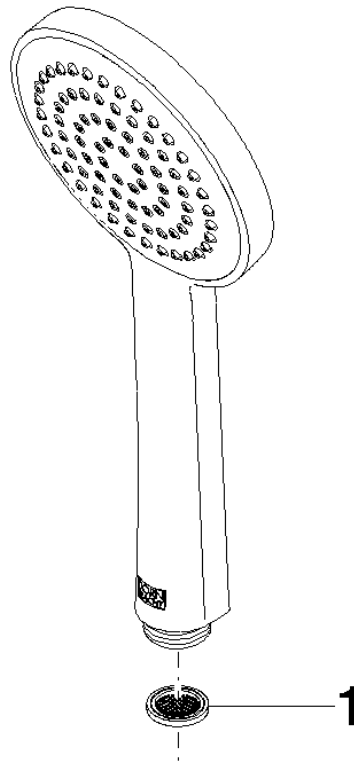

## Showerpipe with single-lever shower mixer - Dark Chrome

IMO

ST 050 306 7979

Fits: IMO, LULU, TARA, LISSÉ, VAIA, META, CYO

- shower with fixed riser projection 450mm
  - Rain shower: PURE RAIN, max. flow rate 14 l/min (at 3 bar)
  - rain shower Ø 220 mm
  - rain shower with anti-scale system
  - Hand shower: COMPACT RAIN, max. flow rate 15 l/min (at 3 bar)
  - spray head Ø 100mm
  - height of fittings up to rain shower (bottom edge) 1010mm
  - height of fittings up to top edge of elbow 1150mm
  - metal shower hose 1750mm with integrated anti-twist protection
  - 1/2" connection
  - slide bar
  - Pipe diameter 23.5 mm
  - automatic diverter for fixed-riser shower/hand shower
- Intrinsic protection against back flow.**

## Showerpipe with single-lever shower mixer - Dark Chrome

---

IMO

ST 050 306 7979

**Showerpipe with single-lever shower mixer - Dark Chrome**

IMO

ST 050 306 7979

- COMPACT RAIN, max. flow rate 15 l/min (at 3 bar)
- with anti-scale system
- spray head Ø 100mm
- 1/2" connection
- WRAS 2009011

## Showerpipe with single-lever shower mixer - Dark Chrome

---

IMO

ST 050 306 7979

ST 050 306 7979

mm [inches]

**Flow rate chart**

**Certificates**

DVGW\_DW-  
6517DN0129.

LGA\_29981.

ST 050 306 7979

Parts for other finishes can be found here: [Chrome](#)

Fits: IMO, LULU, TARA, LISSÉ, VAIA, META

- shower with fixed riser projection 450mm
- overhead shower: rain flow
- rain shower Ø 220 mm
- rain shower with anti-scale system
- max. rainshower flow 14 l/min
- height of fittings up to rain shower (bottom edge) 1010mm
- height of fittings up to top edge of elbow 1150mm
- metal shower hose 1750mm with integrated anti-twist protection
- 1/2" connection
- slide bar
- Pipe diameter 23.5 mm
- automatic diverter for fixed-riser shower/hand shower
- quick clearing
- WRAS 2101043