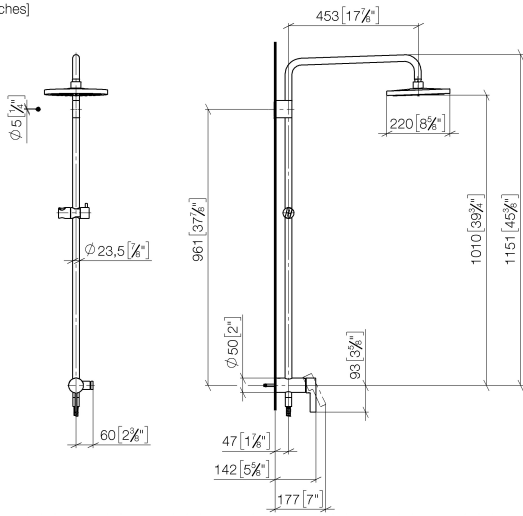

## Showerpipe with single-lever shower mixer - Dark Chrome

---

IMO

ST 050 306 7979

ST 050 306 7979

mm [inches]  
1:10

Flow rate chart

Certificates