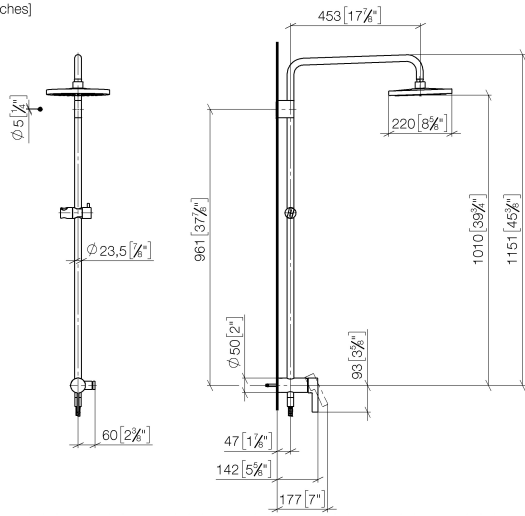

**Showerpipe with single-lever shower mixer - Brushed Durabron (23kt Gold)**

IMO

ST 050 306 7979

Fits: IMO, LULU, TARA, LISSÉ, VAIA, META, CYO

- shower with fixed riser projection 450mm
  - Rain shower: PURE RAIN, max. flow rate 14 l/min (at 3 bar)
  - rain shower Ø 220 mm
  - rain shower with anti-scale system
  - Hand shower: COMPACT RAIN, max. flow rate 15 l/min (at 3 bar)
  - spray head Ø 100mm
  - height of fittings up to rain shower (bottom edge) 1010mm
  - height of fittings up to top edge of elbow 1150mm
  - metal shower hose 1750mm with integrated anti-twist protection
  - 1/2" connection
  - slide bar
  - Pipe diameter 23.5 mm
  - automatic diverter for fixed-riser shower/hand shower
- Intrinsic protection against back flow.**

**Required miscellaneous**

**Hand shower FlowReduce - Brushed Durabronze (23kt Gold)** 28 018 979-28 0010

ST 050 306 7979

mm [inches]  
1:10

Flow rate chart

Certificates

DVGW\_DW-  
6512DN0126.

Belgaqua\_21-025-  
27\_1.

WRAS\_2101043.

LGA\_38677.

ST 050 306 7979

Spare parts list

No.	Item Number	Name	Quantity used	Delivery time
1	04 12 05 092 00-28	shower	1	20
2	09 23 01 039 90	sieve	1	2
3	90 28 22 348 00-28	pipe	1	20
4	90 17 11 149 00-28	holder	1	20
5	04 28 22 349 00-28	pipe	1	20
6	28 322 970-28	Metal shower hose 1/2" x 3/8" x 1750 mm - Brushed Durabron (23kt Gold)	1	20
7	12 570 970-28	Slide unit - Brushed Durabron (23kt Gold)	1	20
8	90 17 01 251 00-28	connection	1	20
9	90 14 20 026 00 90	seal	1	2