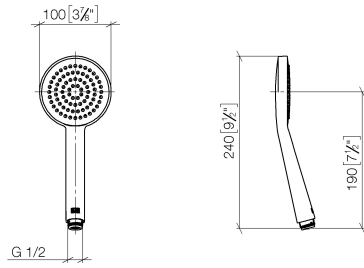

**Showerpipe with single-lever shower mixer - Brushed Durabron (23kt Gold)**

IMO

ST 050 306 7979

Fits: IMO, LULU, TARA, LISSÉ, VAIA, META, CYO

- shower with fixed riser projection 450mm
  - Rain shower: PURE RAIN, max. flow rate 14 l/min (at 3 bar)
  - rain shower Ø 220 mm
  - rain shower with anti-scale system
  - Hand shower: COMPACT RAIN, max. flow rate 15 l/min (at 3 bar)
  - spray head Ø 100mm
  - height of fittings up to rain shower (bottom edge) 1010mm
  - height of fittings up to top edge of elbow 1150mm
  - metal shower hose 1750mm with integrated anti-twist protection
  - 1/2" connection
  - slide bar
  - Pipe diameter 23.5 mm
  - automatic diverter for fixed-riser shower/hand shower
- Intrinsic protection against back flow.**

## Showerpipe with single-lever shower mixer - Brushed Durabronz (23kt Gold)

---

IMO

ST 050 306 7979

ST 050 306 7979

Fits: IMO, LULU, TARA, LISSÉ, VAIA, META

- shower with fixed riser projection 450mm
- overhead shower: rain flow
- rain shower Ø 220 mm
- rain shower with anti-scale system
- max. rainshower flow 14 l/min
- height of fittings up to rain shower (bottom edge) 1010mm
- height of fittings up to top edge of elbow 1150mm
- metal shower hose 1750mm with integrated anti-twist protection
- 1/2" connection
- slide bar
- Pipe diameter 23.5 mm
- automatic diverter for fixed-riser shower/hand shower
- quick clearing
- WRAS 2101043

## Showerpipe with single-lever shower mixer - Brushed Durabronz (23kt Gold)

---

IMO

ST 050 306 7979

ST 050 306 7979

mm [inches]