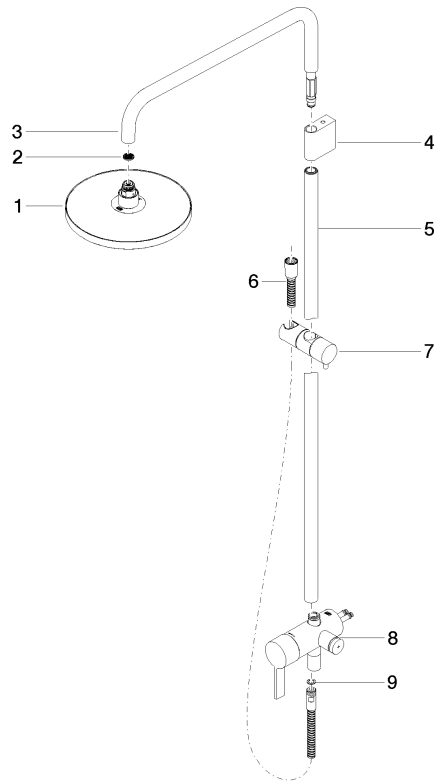

**Showerpipe with single-lever shower mixer - Brushed Durabron (23kt Gold)**

IMO

ST 050 306 7979

Fits: IMO, LULU, TARA, LISSÉ, VAIA, META, CYO

- shower with fixed riser projection 450mm
  - Rain shower: PURE RAIN, max. flow rate 14 l/min (at 3 bar)
  - rain shower Ø 220 mm
  - rain shower with anti-scale system
  - Hand shower: COMPACT RAIN, max. flow rate 15 l/min (at 3 bar)
  - spray head Ø 100mm
  - height of fittings up to rain shower (bottom edge) 1010mm
  - height of fittings up to top edge of elbow 1150mm
  - metal shower hose 1750mm with integrated anti-twist protection
  - 1/2" connection
  - slide bar
  - Pipe diameter 23.5 mm
  - automatic diverter for fixed-riser shower/hand shower
- Intrinsic protection against back flow.**

**Required miscellaneous**

**Hand shower FlowReduce - Brushed Durabronze (23kt Gold)** 28 018 979-28 0010

ST 050 306 7979

mm [inches]  
1:10

Flow rate chart

Certificates

DVGW\_DW-  
6512DN0126.

Belgaqua\_21-025-  
27\_1.

WRAS\_2101043.

LGA\_38677.

ST 050 306 7979

Spare parts list

No.	Item Number	Name	Quantity used	Delivery time
1	04 12 05 092 00-28	shower	1	20
2	09 23 01 039 90	sieve	1	2
3	90 28 22 348 00-28	pipe	1	20
4	90 17 11 149 00-28	holder	1	20
5	04 28 22 349 00-28	pipe	1	20
6	28 322 970-28	Metal shower hose 1/2" x 3/8" x 1750 mm - Brushed Durabron (23kt Gold)	1	20
7	12 570 970-28	Slide unit - Brushed Durabron (23kt Gold)	1	20
8	90 17 01 251 00-28	connection	1	20
9	90 14 20 026 00 90	seal	1	2