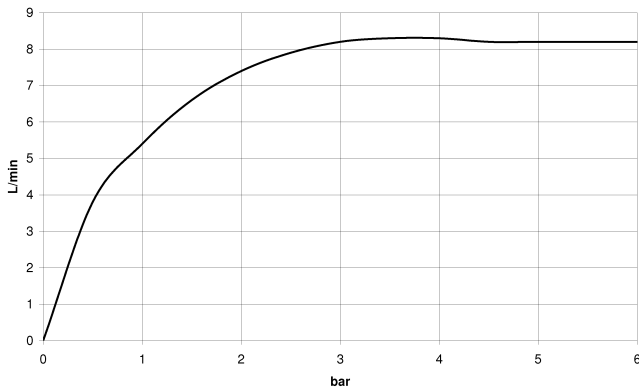

**Required miscellaneous**

**Hand shower FlowReduce - Brushed Durabronze (23kt Gold)** 28 018 979-28 0010

ST 050 306 7979

mm [inches]  
1:10

Flow rate chart

Certificates

DVGW\_DW-  
6512DN0126.

Belgaqua\_21-025-  
27\_1.