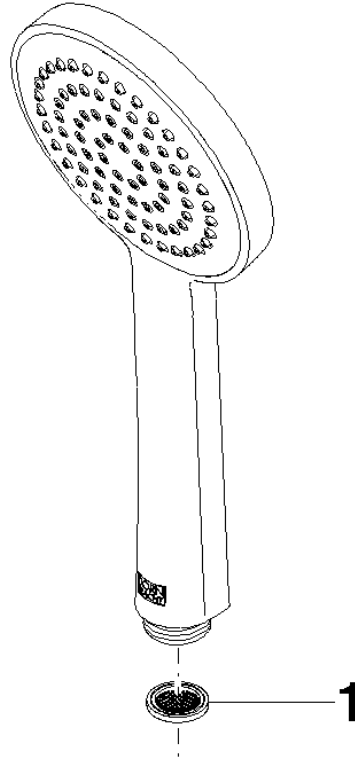

**Showerpipe with single-lever shower mixer - Brushed Durabron (23kt Gold)**

IMO

ST 050 306 7979

Fits: IMO, LULU, TARA, LISSÉ, VAIA, META, CYO

- shower with fixed riser projection 450mm
  - Rain shower: PURE RAIN, max. flow rate 14 l/min (at 3 bar)
  - rain shower Ø 220 mm
  - rain shower with anti-scale system
  - Hand shower: COMPACT RAIN, max. flow rate 15 l/min (at 3 bar)
  - spray head Ø 100mm
  - height of fittings up to rain shower (bottom edge) 1010mm
  - height of fittings up to top edge of elbow 1150mm
  - metal shower hose 1750mm with integrated anti-twist protection
  - 1/2" connection
  - slide bar
  - Pipe diameter 23.5 mm
  - automatic diverter for fixed-riser shower/hand shower
- Intrinsic protection against back flow.**

## Showerpipe with single-lever shower mixer - Brushed Durabronz (23kt Gold)

---

IMO

ST 050 306 7979

ST 050 306 7979

Fits: IMO, LULU, TARA, LISSÉ, VAIA, META

- shower with fixed riser projection 450mm
- overhead shower: rain flow
- rain shower Ø 220 mm
- rain shower with anti-scale system
- max. rainshower flow 14 l/min
- height of fittings up to rain shower (bottom edge) 1010mm
- height of fittings up to top edge of elbow 1150mm
- metal shower hose 1750mm with integrated anti-twist protection
- 1/2" connection
- slide bar
- Pipe diameter 23.5 mm
- automatic diverter for fixed-riser shower/hand shower
- quick clearing
- WRAS 2101043

### Flow rate chart

### Certificates

DVGW\_DW-  
6517DN0129.

WRAS\_2009011.

LGA\_29981.

ST 050 306 7979

Parts for other  
finishes can be found  
here: [Chrome](#)

Spare parts list

No.	Item Number	Name	Quantity used	Delivery time
1	09 23 01 039 90	sieve	1	2