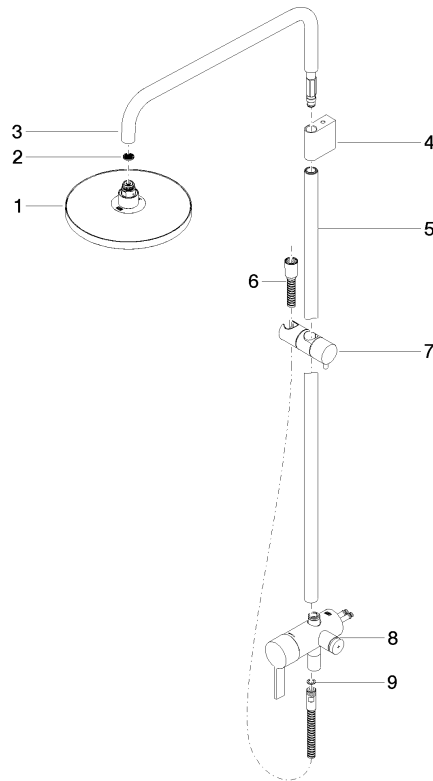

Showerpipe with single-lever shower mixer - Brushed Champagne (22kt Gold)

IMO

ST 050 306 7979

Fits: IMO, LULU, TARA, LISSÉ, VAIA, META, CYO

- shower with fixed riser projection 450mm
 - Rain shower: PURE RAIN, max. flow rate 14 l/min (at 3 bar)
 - rain shower Ø 220 mm
 - rain shower with anti-scale system
 - Hand shower: COMPACT RAIN, max. flow rate 15 l/min (at 3 bar)
 - spray head Ø 100mm
 - height of fittings up to rain shower (bottom edge) 1010mm
 - height of fittings up to top edge of elbow 1150mm
 - metal shower hose 1750mm with integrated anti-twist protection
 - 1/2" connection
 - slide bar
 - Pipe diameter 23.5 mm
 - automatic diverter for fixed-riser shower/hand shower
- Intrinsic protection against back flow.**

ST 050 306 7979

Fits: IMO, LULU, TARA, LISSÉ, VAIA, META

- shower with fixed riser projection 450mm
- overhead shower: rain flow
- rain shower Ø 220 mm
- rain shower with anti-scale system
- max. rainshower flow 14 l/min
- height of fittings up to rain shower (bottom edge) 1010mm
- height of fittings up to top edge of elbow 1150mm
- metal shower hose 1750mm with integrated anti-twist protection
- 1/2" connection
- slide bar
- Pipe diameter 23.5 mm
- automatic diverter for fixed-riser shower/hand shower
- quick clearing
- WRAS 2101043

Showerpipe with single-lever shower mixer - Brushed Champagne (22kt Gold)

IMO

ST 050 306 7979

ST 050 306 7979

mm [inches]
1:10

Flow rate chart

Certificates

DVGW_DW-
6512DN0126.

LGA_38677.

ST 050 306 7979

Parts for other finishes can be found here: [Chrome](#)

Spare parts list

No.	Item Number	Name	Quantity used	Delivery time
1	04 12 05 092 00-46	shower	1	60
2	09 23 01 039 90	sieve	1	2
3	90 28 22 348 00-46	pipe	1	30
4	90 17 11 149 00-46	holder	1	30
5	04 28 22 349 00-46	pipe	1	60
6	28 322 970-46	Metal shower hose 1/2" x 3/8" x 1750 mm - Brushed Champagne (22kt Gold)	1	30
7	12 570 970-46	Slide unit - Brushed Champagne (22kt Gold)	1	30
8	90 17 01 251 00-46	connection	1	30
9	90 14 20 026 00 90	seal	1	2