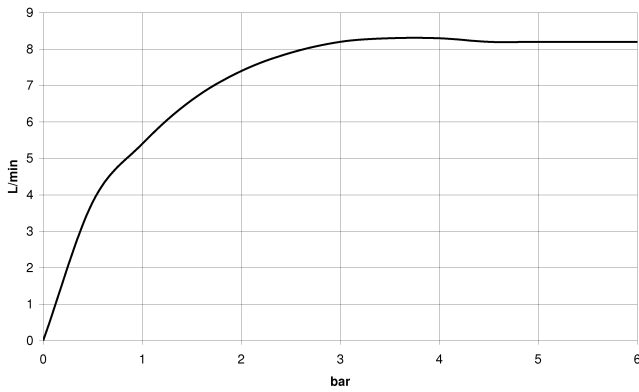

Showerpipe with single-lever shower mixer - Brushed Champagne (22kt Gold)

IMO

ST 050 306 7979

ST 050 306 7979

mm [inches]
1:10

Flow rate chart

Certificates

DVGW_DW-
6512DN0126.