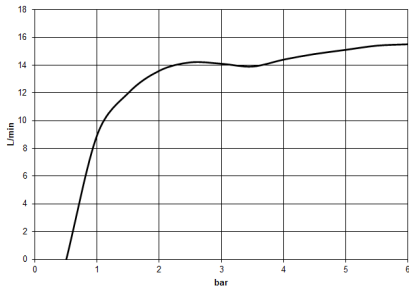

Flow rate chart

Certificates

DVGW_DW-
6517DN0129.

LGA_29981.