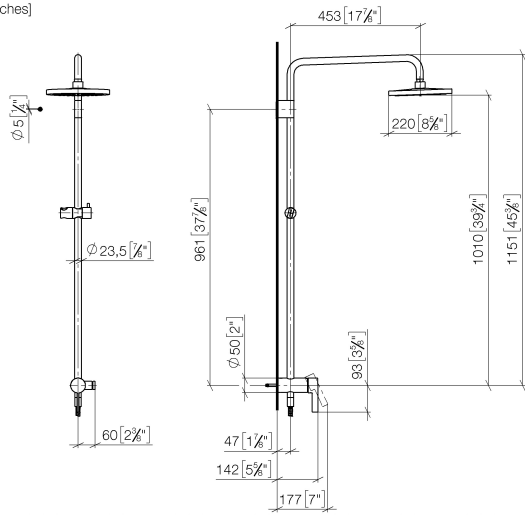

Showerpipe with single-lever shower mixer - Brushed Champagne (22kt Gold)

IMO

ST 050 306 7979

Fits: IMO, LULU, TARA, LISSÉ, VAIA, META, CYO

- shower with fixed riser projection 450mm
 - Rain shower: PURE RAIN, max. flow rate 14 l/min (at 3 bar)
 - rain shower Ø 220 mm
 - rain shower with anti-scale system
 - Hand shower: COMPACT RAIN, max. flow rate 15 l/min (at 3 bar)
 - spray head Ø 100mm
 - height of fittings up to rain shower (bottom edge) 1010mm
 - height of fittings up to top edge of elbow 1150mm
 - metal shower hose 1750mm with integrated anti-twist protection
 - 1/2" connection
 - slide bar
 - Pipe diameter 23.5 mm
 - automatic diverter for fixed-riser shower/hand shower
- Intrinsic protection against back flow.**

ST 050 306 7979

Fits: IMO, LULU, TARA, LISSÉ, VAIA, META

- shower with fixed riser projection 450mm
- overhead shower: rain flow
- rain shower Ø 220 mm
- rain shower with anti-scale system
- max. rainshower flow 14 l/min
- height of fittings up to rain shower (bottom edge) 1010mm
- height of fittings up to top edge of elbow 1150mm
- metal shower hose 1750mm with integrated anti-twist protection
- 1/2" connection
- slide bar
- Pipe diameter 23.5 mm
- automatic diverter for fixed-riser shower/hand shower
- quick clearing
- WRAS 2101043

Showerpipe with single-lever shower mixer - Brushed Champagne (22kt Gold)

IMO

ST 050 306 7979

ST 050 306 7979

mm [inches]
1:10

Flow rate chart

Certificates

DVGW_DW-
6512DN0126.

LGA_38677.

ST 050 306 7979

Parts for other finishes can be found here: [Chrome](#)

Spare parts list

No.	Item Number	Name	Quantity used	Delivery time
1	04 12 05 092 00-46	shower	1	60
2	09 23 01 039 90	sieve	1	2
3	90 28 22 348 00-46	pipe	1	30
4	90 17 11 149 00-46	holder	1	30
5	04 28 22 349 00-46	pipe	1	60
6	28 322 970-46	Metal shower hose 1/2" x 3/8" x 1750 mm - Brushed Champagne (22kt Gold)	1	30
7	12 570 970-46	Slide unit - Brushed Champagne (22kt Gold)	1	30
8	90 17 01 251 00-46	connection	1	30
9	90 14 20 026 00 90	seal	1	2