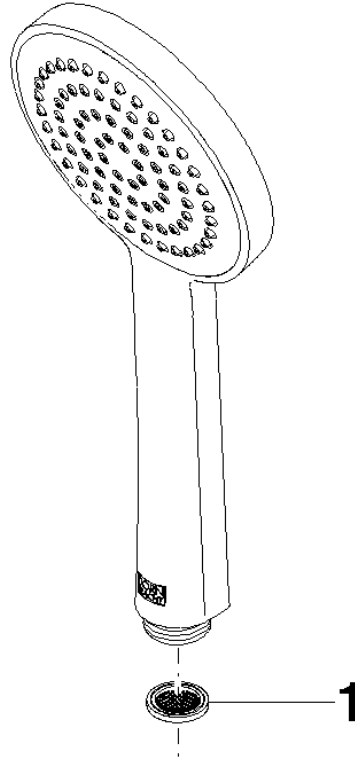

Showerpipe with single-lever shower mixer - Brushed Champagne (22kt Gold)

IMO

ST 050 306 7979

Fits: IMO, LULU, TARA, LISSÉ, VAIA, META, CYO

- shower with fixed riser projection 450mm
 - Rain shower: PURE RAIN, max. flow rate 14 l/min (at 3 bar)
 - rain shower Ø 220 mm
 - rain shower with anti-scale system
 - Hand shower: COMPACT RAIN, max. flow rate 15 l/min (at 3 bar)
 - spray head Ø 100mm
 - height of fittings up to rain shower (bottom edge) 1010mm
 - height of fittings up to top edge of elbow 1150mm
 - metal shower hose 1750mm with integrated anti-twist protection
 - 1/2" connection
 - slide bar
 - Pipe diameter 23.5 mm
 - automatic diverter for fixed-riser shower/hand shower
- Intrinsic protection against back flow.**

Showerpipe with single-lever shower mixer - Brushed Champagne (22kt Gold)

IMO

ST 050 306 7979

- COMPACT RAIN, max. flow rate 15 l/min (at 3 bar)
- with anti-scale system
- spray head Ø 100mm
- 1/2" connection
- WRAS 2009011

Flow rate chart

Certificates

DVGW_DW-
6517DN0129.

LGA_29981.

ST 050 306 7979

Parts for other
finishes can be found
here: [Chrome](#)

Spare parts list

No.	Item Number	Name	Quantity used	Delivery time
1	09 23 01 039 90	sieve	1	2

ST 050 306 7979

Fits: IMO, LULU, TARA, LISSÉ, VAIA, META

- shower with fixed riser projection 450mm
- overhead shower: rain flow
- rain shower Ø 220 mm
- rain shower with anti-scale system
- max. rainshower flow 14 l/min
- height of fittings up to rain shower (bottom edge) 1010mm
- height of fittings up to top edge of elbow 1150mm
- metal shower hose 1750mm with integrated anti-twist protection
- 1/2" connection
- slide bar
- Pipe diameter 23.5 mm
- automatic diverter for fixed-riser shower/hand shower
- quick clearing
- WRAS 2101043