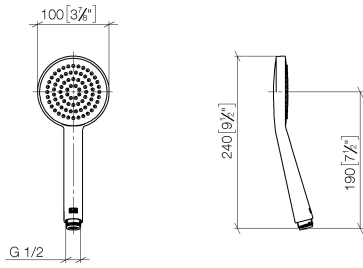

Showerpipe with single-lever shower mixer - Brushed Champagne (22kt Gold)

IMO

ST 050 306 7979

Fits: IMO, LULU, TARA, LISSÉ, VAIA, META, CYO

- shower with fixed riser projection 450mm
 - Rain shower: PURE RAIN, max. flow rate 14 l/min (at 3 bar)
 - rain shower Ø 220 mm
 - rain shower with anti-scale system
 - Hand shower: COMPACT RAIN, max. flow rate 15 l/min (at 3 bar)
 - spray head Ø 100mm
 - height of fittings up to rain shower (bottom edge) 1010mm
 - height of fittings up to top edge of elbow 1150mm
 - metal shower hose 1750mm with integrated anti-twist protection
 - 1/2" connection
 - slide bar
 - Pipe diameter 23.5 mm
 - automatic diverter for fixed-riser shower/hand shower
- Intrinsic protection against back flow.**

Showerpipe with single-lever shower mixer - Brushed Champagne (22kt Gold)

IMO

ST 050 306 7979

- COMPACT RAIN, max. flow rate 15 l/min (at 3 bar)
- with anti-scale system
- spray head Ø 100mm
- 1/2" connection
- WRAS 2009011

Flow rate chart

Certificates

DVGW_DW-
6517DN0129.

LGA_29981.

ST 050 306 7979

Parts for other
finishes can be found
here: [Chrome](#)

Spare parts list

No.	Item Number	Name	Quantity used	Delivery time
1	09 23 01 039 90	sieve	1	2

ST 050 306 7979

Fits: IMO, LULU, TARA, LISSÉ, VAIA, META

- shower with fixed riser projection 450mm
- overhead shower: rain flow
- rain shower Ø 220 mm
- rain shower with anti-scale system
- max. rainshower flow 14 l/min
- height of fittings up to rain shower (bottom edge) 1010mm
- height of fittings up to top edge of elbow 1150mm
- metal shower hose 1750mm with integrated anti-twist protection
- 1/2" connection
- slide bar
- Pipe diameter 23.5 mm
- automatic diverter for fixed-riser shower/hand shower
- quick clearing
- WRAS 2101043