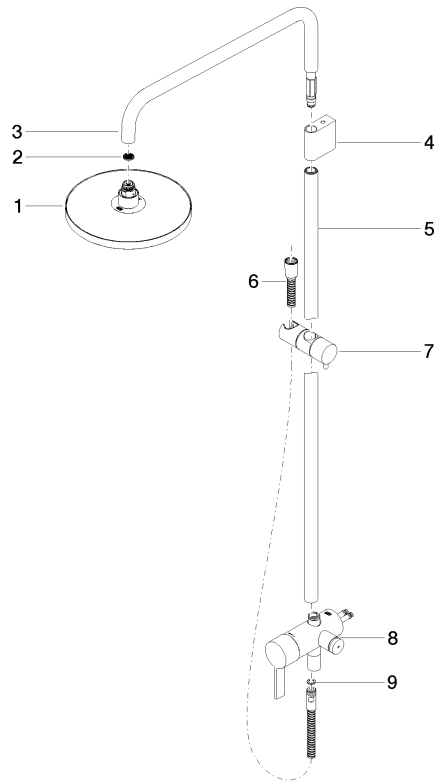

ST 050 306 7979

Fits: IMO, LULU, TARA, LISSÉ, VAIA, META, CYO

- shower with fixed riser projection 450mm
 - Rain shower: PURE RAIN, max. flow rate 14 l/min (at 3 bar)
 - rain shower Ø 220 mm
 - rain shower with anti-scale system
 - Hand shower: COMPACT RAIN, max. flow rate 15 l/min (at 3 bar)
 - spray head Ø 100mm
 - height of fittings up to rain shower (bottom edge) 1010mm
 - height of fittings up to top edge of elbow 1150mm
 - metal shower hose 1750mm with integrated anti-twist protection
 - 1/2" connection
 - slide bar
 - Pipe diameter 23.5 mm
 - automatic diverter for fixed-riser shower/hand shower
- Intrinsic protection against back flow.**

ST 050 306 7979

Fits: IMO, LULU, TARA, LISSÉ, VAIA, META

- shower with fixed riser projection 450mm
- overhead shower: rain flow
- rain shower Ø 220 mm
- rain shower with anti-scale system
- max. rainshower flow 14 l/min
- height of fittings up to rain shower (bottom edge) 1010mm
- height of fittings up to top edge of elbow 1150mm
- metal shower hose 1750mm with integrated anti-twist protection
- 1/2" connection
- slide bar
- Pipe diameter 23.5 mm
- automatic diverter for fixed-riser shower/hand shower
- quick clearing
- WRAS 2101043

Showerpipe with single-lever shower mixer - Brushed Dark Platinum

IMO

ST 050 306 7979

ST 050 306 7979

mm [inches]
1:10

Flow rate chart

Certificates

DVGW_DW-
6512DN0126.

Belgaqua_21-025-
27_1.

WRAS_2101043.

LGA_38677.

ST 050 306 7979

Spare parts list

No.	Item Number	Name	Quantity used	Delivery time
1	04 12 05 092 00-99	shower	1	30
2	09 23 01 039 90	sieve	1	2
3	90 28 22 348 00-99	pipe	1	30
4	90 17 11 149 00-99	holder	1	30
5	04 28 22 349 00-99	pipe	1	30
6	28 322 970-99	Metal shower hose 1/2" x 3/8" x 1750 mm - Brushed Dark Platinum	1	2
7	12 570 970-99	Slide unit - Brushed Dark Platinum	1	30
8	90 17 01 251 00-99	connection	1	30
9	90 14 20 026 00 90	seal	1	2