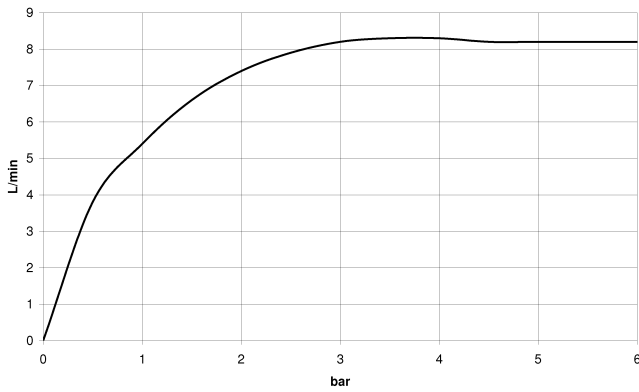

Showerpipe with single-lever shower mixer - Brushed Dark Platinum

IMO

ST 050 306 7979

ST 050 306 7979

mm [inches]
1:10

Flow rate chart

Certificates

DVGW_DW-
6512DN0126.