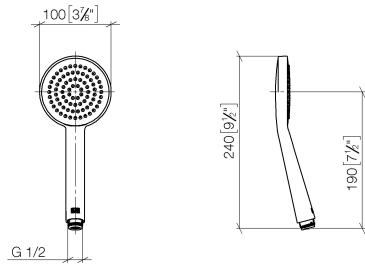

ST 050 306 7979

Fits: IMO, LULU, TARA, LISSÉ, VAIA, META, CYO

- shower with fixed riser projection 450mm
 - Rain shower: PURE RAIN, max. flow rate 14 l/min (at 3 bar)
 - rain shower Ø 220 mm
 - rain shower with anti-scale system
 - Hand shower: COMPACT RAIN, max. flow rate 15 l/min (at 3 bar)
 - spray head Ø 100mm
 - height of fittings up to rain shower (bottom edge) 1010mm
 - height of fittings up to top edge of elbow 1150mm
 - metal shower hose 1750mm with integrated anti-twist protection
 - 1/2" connection
 - slide bar
 - Pipe diameter 23.5 mm
 - automatic diverter for fixed-riser shower/hand shower
- Intrinsic protection against back flow.**

Showerpipe with single-lever shower mixer - Brushed Dark Platinum

IMO

ST 050 306 7979

Showerpipe with single-lever shower mixer - Brushed Dark Platinum

IMO

ST 050 306 7979

ST 050 306 7979

mm [inches]

Flow rate chart

Certificates

DVGW_DW-6517DN0129. WRAS_2009011. LGA_29981.

ST 050 306 7979

Parts for other finishes can be found here: [Chrome](#)

Spare parts list

No.	Item Number	Name	Quantity used	Delivery time
1	09 23 01 039 90	sieve	1	2

ST 050 306 7979

Fits: IMO, LULU, TARA, LISSÉ, VAIA, META

- shower with fixed riser projection 450mm
- overhead shower: rain flow
- rain shower Ø 220 mm
- rain shower with anti-scale system
- max. rainshower flow 14 l/min
- height of fittings up to rain shower (bottom edge) 1010mm
- height of fittings up to top edge of elbow 1150mm
- metal shower hose 1750mm with integrated anti-twist protection
- 1/2" connection
- slide bar
- Pipe diameter 23.5 mm
- automatic diverter for fixed-riser shower/hand shower
- quick clearing
- WRAS 2101043