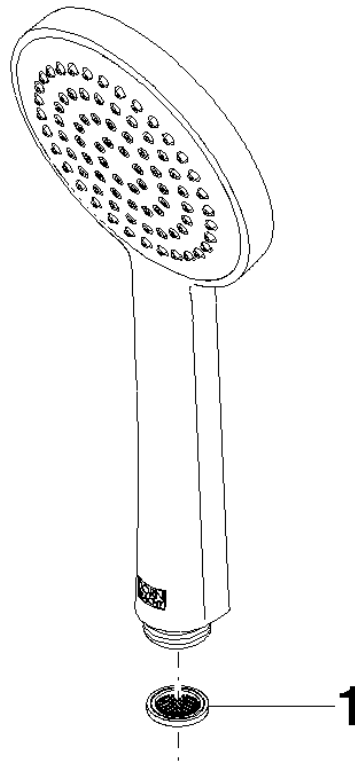

ST 050 306 7979

Fits: IMO, LULU, TARA, LISSÉ, VAIA, META, CYO

- shower with fixed riser projection 450mm
 - Rain shower: PURE RAIN, max. flow rate 14 l/min (at 3 bar)
 - rain shower Ø 220 mm
 - rain shower with anti-scale system
 - Hand shower: COMPACT RAIN, max. flow rate 15 l/min (at 3 bar)
 - spray head Ø 100mm
 - height of fittings up to rain shower (bottom edge) 1010mm
 - height of fittings up to top edge of elbow 1150mm
 - metal shower hose 1750mm with integrated anti-twist protection
 - 1/2" connection
 - slide bar
 - Pipe diameter 23.5 mm
 - automatic diverter for fixed-riser shower/hand shower
- Intrinsic protection against back flow.**

Showerpipe with single-lever shower mixer - Brushed Dark Platinum

IMO

ST 050 306 7979

Showerpipe with single-lever shower mixer - Brushed Dark Platinum

IMO

ST 050 306 7979

ST 050 306 7979

mm [inches]

Flow rate chart

Certificates

DVGW_DW-6517DN0129. WRAS_2009011. LGA_29981.

ST 050 306 7979

Parts for other finishes can be found here: [Chrome](#)

Spare parts list

No.	Item Number	Name	Quantity used	Delivery time
1	09 23 01 039 90	sieve	1	2

ST 050 306 7979

Fits: IMO, LULU, TARA, LISSÉ, VAIA, META

- shower with fixed riser projection 450mm
- overhead shower: rain flow
- rain shower Ø 220 mm
- rain shower with anti-scale system
- max. rainshower flow 14 l/min
- height of fittings up to rain shower (bottom edge) 1010mm
- height of fittings up to top edge of elbow 1150mm
- metal shower hose 1750mm with integrated anti-twist protection
- 1/2" connection
- slide bar
- Pipe diameter 23.5 mm
- automatic diverter for fixed-riser shower/hand shower
- quick clearing
- WRAS 2101043