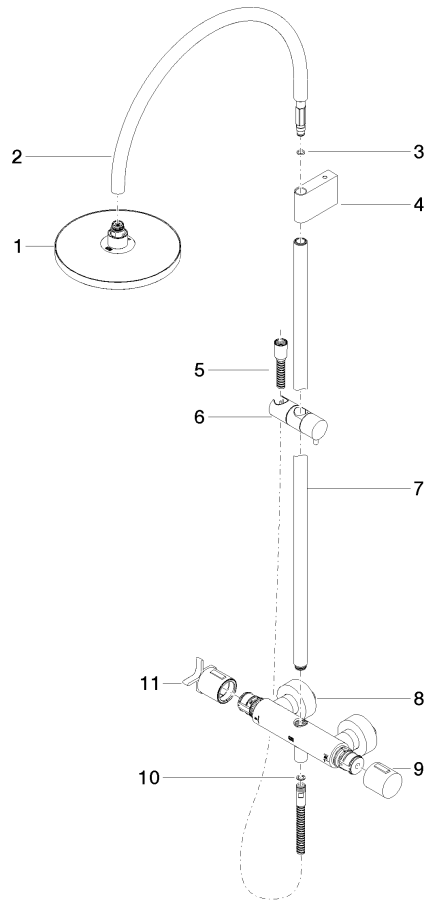

ST 050 307 3809

- shower with fixed riser projection 452mm
- overhead shower: rain flow
- rain shower Ø 220 mm
- rain shower with anti-scale system
- max. rainshower flow 7 l/min
- Function from: 6 l/min
- rotary diverter with volume control and shut-off function
- slide-on rosettes Ø 70 mm
- height of fittings up to rain shower (bottom edge) 964mm
- height of fittings up to top edge of elbow 1267mm
- gauge 150 mm - 13 mm
- metal shower hose 1750mm with integrated anti-twist protection
- 1/2" connection
- slide bar
- Pipe diameter 23.5 mm
- This product can help a building meet the requirements of Green Building Rating Systems, e.g. LEED®, BREEAM®, DGNB
- WRAS 2204013

Required miscellaneous

Hand shower - Platinum

28 016 979-08

VAIA Shower pipe with shower thermostat - Platinum

VAIA

ST 050 307 3809

ST 050 307 3809

Flow rate chart

Certificates

WRAS_2204013. Belgaqua_24-006- LGA_38737.
27_8.

ST 050 307 3809

Parts for other finishes can be found here: [Chrome](#)

Spare parts list

| No. | Item Number | Name | Quantity used | Delivery time |
|-----|--------------------|--|---------------|---------------|
| 1 | 90 12 05 092 20-08 | shower | 1 | 40 |
| 2 | 04 28 22 346 00-08 | pipe | 1 | 40 |
| 3 | 09 14 10 008 90 | seal | 1 | 2 |
| 4 | 90 17 11 150 00-08 | holder | 1 | 40 |
| 5 | 28 322 970-08 | Metal shower hose 1/2" x 3/8" x 1750 mm - Platinum | 1 | 40 |
| 6 | 12 570 970-08 | Slide unit - Platinum | 1 | 40 |
| 7 | 90 28 22 349 00-08 | pipe | 1 | 40 |
| 8 | 04 17 01 250 00-08 | connection | 1 | 40 |
| 9 | 90 17 33 015 00-08 | handle | 1 | 40 |
| 10 | 90 14 20 026 00 90 | seal | 1 | 2 |
| 11 | 90 17 33 030 00-08 | handle | 1 | 40 |