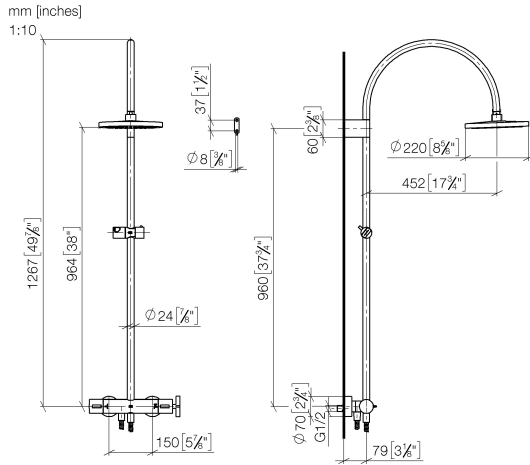

ST 050 307 3809

- shower with fixed riser projection 452mm
- overhead shower: rain flow
- rain shower Ø 220 mm
- rain shower with anti-scale system
- max. rainshower flow 7 l/min
- Function from: 6 l/min
- rotary diverter with volume control and shut-off function
- slide-on rosettes Ø 70 mm
- height of fittings up to rain shower (bottom edge) 964mm
- height of fittings up to top edge of elbow 1267mm
- gauge 150 mm - 13 mm
- metal shower hose 1750mm with integrated anti-twist protection
- 1/2" connection
- slide bar
- Pipe diameter 23.5 mm
- This product can help a building meet the requirements of Green Building Rating Systems, e.g. LEED®, BREEAM®, DGNB
- WRAS 2204013

Required miscellaneous

Hand shower - Platinum

28 016 979-08

VAIA Shower pipe with shower thermostat - Platinum

VAIA

ST 050 307 3809

ST 050 307 3809

Flow rate chart

Certificates

WRAS_2204013. Belgaqua_24-006- LGA_38737.
27_8.

ST 050 307 3809

Parts for other finishes can be found here: [Chrome](#)

Spare parts list

| No. | Item Number | Name | Quantity used | Delivery time |
|-----|--------------------|--|---------------|---------------|
| 1 | 90 12 05 092 20-08 | shower | 1 | 40 |
| 2 | 04 28 22 346 00-08 | pipe | 1 | 40 |
| 3 | 09 14 10 008 90 | seal | 1 | 2 |
| 4 | 90 17 11 150 00-08 | holder | 1 | 40 |
| 5 | 28 322 970-08 | Metal shower hose 1/2" x 3/8" x 1750 mm - Platinum | 1 | 40 |
| 6 | 12 570 970-08 | Slide unit - Platinum | 1 | 40 |
| 7 | 90 28 22 349 00-08 | pipe | 1 | 40 |
| 8 | 04 17 01 250 00-08 | connection | 1 | 40 |
| 9 | 90 17 33 015 00-08 | handle | 1 | 40 |
| 10 | 90 14 20 026 00 90 | seal | 1 | 2 |
| 11 | 90 17 33 030 00-08 | handle | 1 | 40 |