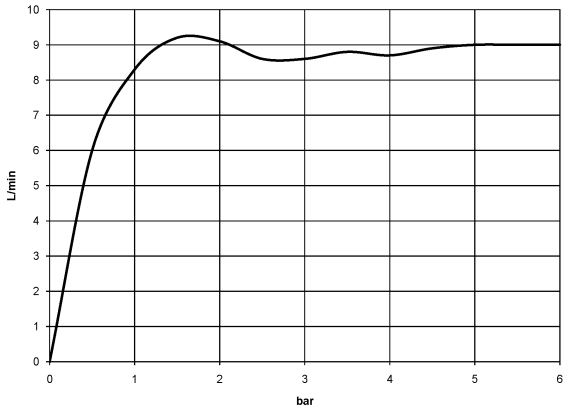

Required miscellaneous

Hand shower - Platinum

28 016 979-08

VAIA Shower pipe with shower thermostat - Platinum

VAIA

ST 050 307 3809

ST 050 307 3809

Flow rate chart