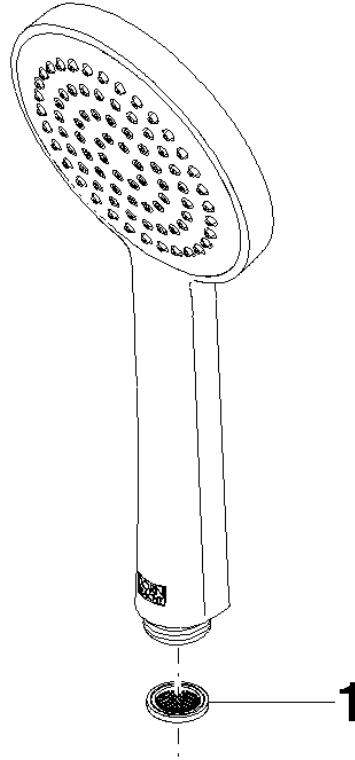

ST 050 307 3809

Parts for other
finishes can be found
here: [Chrome](#)

Spare parts list

No.	Item Number	Name	Quantity used	Delivery time
1	09 23 01 039 90	sieve	1	2