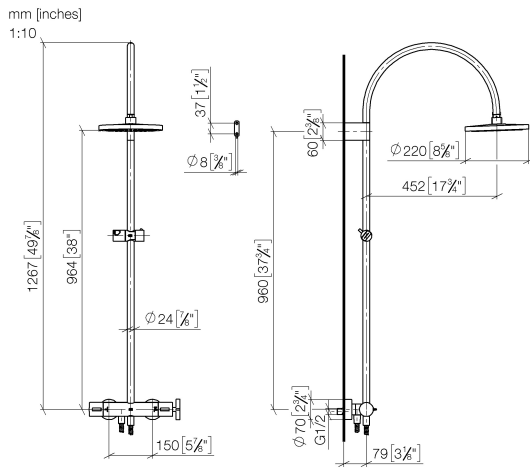

ST 050 307 3809