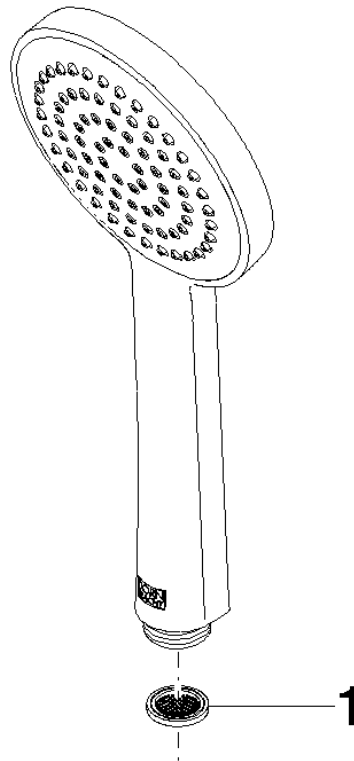

ST 050 307 3809

- shower with fixed riser projection 452mm
- Rain shower: PURE RAIN, max. flow rate 7 l/min (at 3 bar)
- Function from: 6 l/min
- rain shower Ø 220 mm
- rain shower with anti-scale system
- Hand shower: COMPACT RAIN, max. flow rate 15 l/min (at 3 bar)
- rotary diverter with volume control and shut-off function
- slide-on rosettes Ø 70 mm
- height of fittings up to rain shower (bottom edge) 964mm
- height of fittings up to top edge of elbow 1267mm
- gauge 150 mm - 13 mm
- metal shower hose 1750mm with integrated anti-twist protection
- 1/2" connection
- slide bar
- Pipe diameter 23.5 mm

## VAIA Shower pipe with shower thermostat - Dark Chrome

---

VAIA

ST 050 307 3809

ST 050 307 3809

mm [inches]

### Flow rate chart

### Certificates

DVGW\_DW-  
6517DN0129.

LGA\_29981.

ST 050 307 3809

Parts for other finishes can be found here: [Chrome](#)

- shower with fixed riser projection 452mm
- overhead shower: rain flow
- rain shower Ø 220 mm
- rain shower with anti-scale system
- max. rainshower flow 7 l/min
- Function from: 6 l/min
- rotary diverter with volume control and shut-off function
- slide-on rosettes Ø 70 mm
- height of fittings up to rain shower (bottom edge) 964mm
- height of fittings up to top edge of elbow 1267mm
- gauge 150 mm - 13 mm
- metal shower hose 1750mm with integrated anti-twist protection
- 1/2" connection
- slide bar
- Pipe diameter 23.5 mm
- This product can help a building meet the requirements of Green Building Rating Systems, e.g. LEED®, BREEAM®, DGNB
- WRAS 2204013