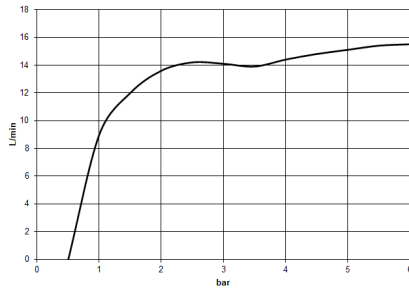

## VAIA Shower pipe with shower thermostat - Dark Chrome

---

VAIA

ST 050 307 3809

ST 050 307 3809

mm [inches]

### Flow rate chart