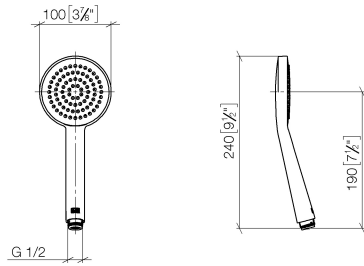

ST 050 307 3809

- shower with fixed riser projection 452mm
- Rain shower: PURE RAIN, max. flow rate 7 l/min (at 3 bar)
- Function from: 6 l/min
- rain shower Ø 220 mm
- rain shower with anti-scale system
- Hand shower: COMPACT RAIN, max. flow rate 15 l/min (at 3 bar)
- rotary diverter with volume control and shut-off function
- slide-on rosettes Ø 70 mm
- height of fittings up to rain shower (bottom edge) 964mm
- height of fittings up to top edge of elbow 1267mm
- gauge 150 mm - 13 mm
- metal shower hose 1750mm with integrated anti-twist protection
- 1/2" connection
- slide bar
- Pipe diameter 23.5 mm

## VAIA Shower pipe with shower thermostat - Dark Chrome

---

VAIA

ST 050 307 3809

ST 050 307 3809

mm [inches]

### Certificates

DVGW\_DW-  
6517DN0129.

LGA\_29981.

ST 050 307 3809

Parts for other finishes can be found here: [Chrome](#)

- shower with fixed riser projection 452mm
- overhead shower: rain flow
- rain shower Ø 220 mm
- rain shower with anti-scale system
- max. rainshower flow 7 l/min
- Function from: 6 l/min
- rotary diverter with volume control and shut-off function
- slide-on rosettes Ø 70 mm
- height of fittings up to rain shower (bottom edge) 964mm
- height of fittings up to top edge of elbow 1267mm
- gauge 150 mm - 13 mm
- metal shower hose 1750mm with integrated anti-twist protection
- 1/2" connection
- slide bar
- Pipe diameter 23.5 mm
- This product can help a building meet the requirements of Green Building Rating Systems, e.g. LEED®, BREEAM®, DGNB
- WRAS 2204013