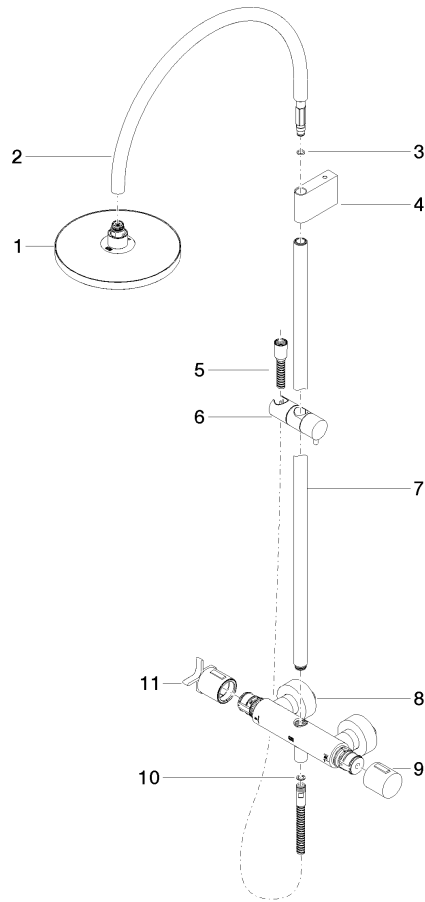

### Certificates

DVGW\_DW-  
6517DN0129.

LGA\_29981.

ST 050 307 3809

Parts for other finishes can be found here: [Chrome](#)

- shower with fixed riser projection 452mm
- overhead shower: rain flow
- rain shower Ø 220 mm
- rain shower with anti-scale system
- max. rainshower flow 7 l/min
- Function from: 6 l/min
- rotary diverter with volume control and shut-off function
- slide-on rosettes Ø 70 mm
- height of fittings up to rain shower (bottom edge) 964mm
- height of fittings up to top edge of elbow 1267mm
- gauge 150 mm - 13 mm
- metal shower hose 1750mm with integrated anti-twist protection
- 1/2" connection
- slide bar
- Pipe diameter 23.5 mm
- This product can help a building meet the requirements of Green Building Rating Systems, e.g. LEED®, BREEAM®, DGNB
- WRAS 2204013

## VAIA Shower pipe with shower thermostat - Dark Chrome

---

VAIA

ST 050 307 3809

ST 050 307 3809

Flow rate chart

Certificates

WRAS\_2204013. Belgaqua\_24-006- LGA\_38737.  
27\_8.

### Spare parts list

No.	Item Number	Name	Quantity used	Delivery time
1	90 12 05 092 20-19	shower	1	20
2	04 28 22 346 00-19	pipe	1	20
3	09 14 10 008 90	seal	1	2
4	90 17 11 150 00-19	holder	1	20
5	28 322 970-19	Metal shower hose 1/2" x 3/8" x 1750 mm - Dark Chrome	1	20
6	12 570 970-19	Slide unit - Dark Chrome	1	20
7	90 28 22 349 00-19	pipe	1	20
8	04 17 01 250 00-19	connection	1	20
9	90 17 33 015 00-19	handle	1	20
10	90 14 20 026 00 90	seal	1	2
11	90 17 33 030 00-19	handle	1	20