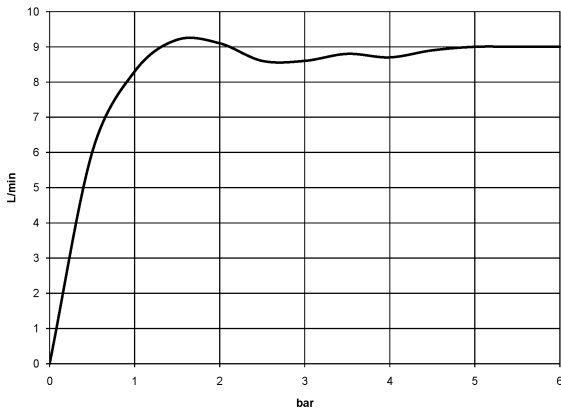

## VAIA Shower pipe with shower thermostat - Dark Chrome

---

VAIA

ST 050 307 3809

ST 050 307 3809

Flow rate chart

Certificates

WRAS\_2204013. Belgaqua\_24-006- LGA\_38737.  
27\_8.