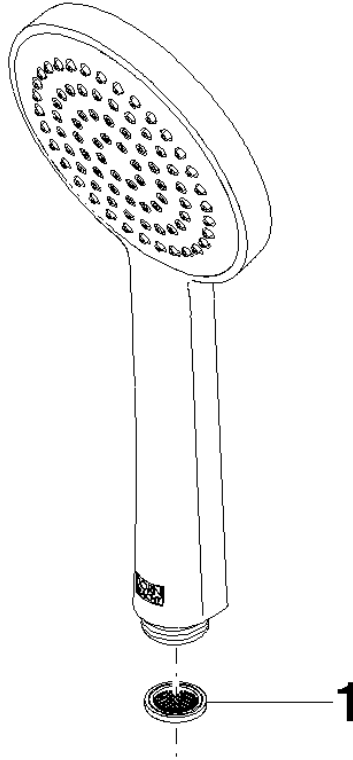

ST 050 307 3809

- shower with fixed riser projection 452mm
- Rain shower: PURE RAIN, max. flow rate 7 l/min (at 3 bar)
- Function from: 6 l/min
- rain shower Ø 220 mm
- rain shower with anti-scale system
- Hand shower: COMPACT RAIN, max. flow rate 15 l/min (at 3 bar)
- rotary diverter with volume control and shut-off function
- slide-on rosettes Ø 70 mm
- height of fittings up to rain shower (bottom edge) 964mm
- height of fittings up to top edge of elbow 1267mm
- gauge 150 mm - 13 mm
- metal shower hose 1750mm with integrated anti-twist protection
- 1/2" connection
- slide bar
- Pipe diameter 23.5 mm

Individual components of this set

You need the following components for this set

VAIA Shower pipe with shower thermostat - Brushed Bronze

VAIA

ST 050 307 3809

ST 050 307 3809

- COMPACT RAIN, max. flow rate 15 l/min (at 3 bar)
- with anti-scale system
- spray head Ø 100mm
- 1/2" connection
- WRAS 2009011

Flow rate chart

Certificates

LGA_29981.

ST 050 307 3809

Parts for other
finishes can be found
here: [Chrome](#)

Spare parts list

| No. | Item Number | Name | Quantity used | Delivery time |
|-----|-----------------|-------|---------------|---------------|
| 1 | 09 23 01 039 90 | sieve | 1 | 2 |

ST 050 307 3809

- shower with fixed riser projection 452mm
- overhead shower: rain flow
- rain shower Ø 220 mm
- rain shower with anti-scale system
- max. rainshower flow 7 l/min
- Function from: 6 l/min
- rotary diverter with volume control and shut-off function
- slide-on rosettes Ø 70 mm
- height of fittings up to rain shower (bottom edge) 964mm
- height of fittings up to top edge of elbow 1267mm
- gauge 150 mm - 13 mm
- metal shower hose 1750mm with integrated anti-twist protection
- 1/2" connection
- slide bar
- Pipe diameter 23.5 mm
- This product can help a building meet the requirements of Green Building Rating Systems, e.g. LEED®, BREEAM®, DGNB
- WRAS 2204013