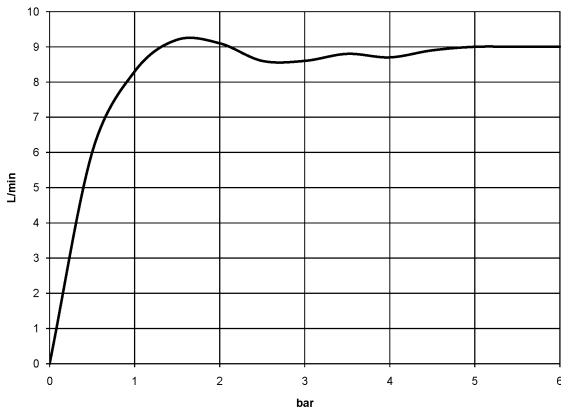

Required miscellaneous

Hand shower - Brushed Bronze 28 016 979-42

VAIA Shower pipe with shower thermostat - Brushed Bronze

VAIA

ST 050 307 3809

ST 050 307 3809

Flow rate chart

Certificates