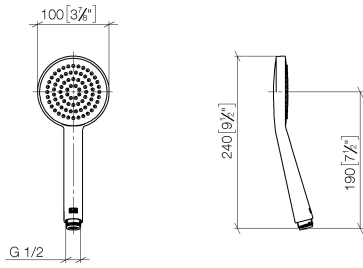

ST 050 307 3809

- shower with fixed riser projection 452mm
- Rain shower: PURE RAIN, max. flow rate 7 l/min (at 3 bar)
- Function from: 6 l/min
- rain shower Ø 220 mm
- rain shower with anti-scale system
- Hand shower: COMPACT RAIN, max. flow rate 15 l/min (at 3 bar)
- rotary diverter with volume control and shut-off function
- slide-on rosettes Ø 70 mm
- height of fittings up to rain shower (bottom edge) 964mm
- height of fittings up to top edge of elbow 1267mm
- gauge 150 mm - 13 mm
- metal shower hose 1750mm with integrated anti-twist protection
- 1/2" connection
- slide bar
- Pipe diameter 23.5 mm

VAIA Shower pipe with shower thermostat - Brushed Bronze

VAIA

ST 050 307 3809

VAIA Shower pipe with shower thermostat - Brushed Bronze

VAIA

ST 050 307 3809

ST 050 307 3809

mm [inches]

Flow rate chart

Certificates

LGA_29981.

ST 050 307 3809

Parts for other
finishes can be found
here: [Chrome](#)

Spare parts list

| No. | Item Number | Name | Quantity used | Delivery time |
|-----|-----------------|-------|---------------|---------------|
| 1 | 09 23 01 039 90 | sieve | 1 | 2 |

ST 050 307 3809

- shower with fixed riser projection 452mm
- overhead shower: rain flow
- rain shower Ø 220 mm
- rain shower with anti-scale system
- max. rainshower flow 7 l/min
- Function from: 6 l/min
- rotary diverter with volume control and shut-off function
- slide-on rosettes Ø 70 mm
- height of fittings up to rain shower (bottom edge) 964mm
- height of fittings up to top edge of elbow 1267mm
- gauge 150 mm - 13 mm
- metal shower hose 1750mm with integrated anti-twist protection
- 1/2" connection
- slide bar
- Pipe diameter 23.5 mm
- This product can help a building meet the requirements of Green Building Rating Systems, e.g. LEED®, BREEAM®, DGNB
- WRAS 2204013