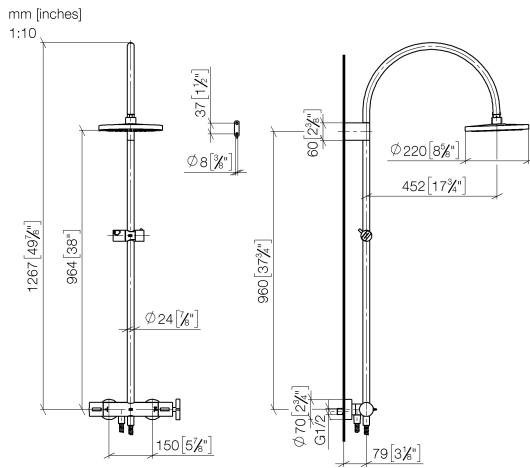

ST 050 307 3809

- shower with fixed riser projection 452mm
- overhead shower: rain flow
- rain shower Ø 220 mm
- rain shower with anti-scale system
- max. rainshower flow 7 l/min
- Function from: 6 l/min
- rotary diverter with volume control and shut-off function
- slide-on rosettes Ø 70 mm
- height of fittings up to rain shower (bottom edge) 964mm
- height of fittings up to top edge of elbow 1267mm
- gauge 150 mm - 13 mm
- metal shower hose 1750mm with integrated anti-twist protection
- 1/2" connection
- slide bar
- Pipe diameter 23.5 mm
- This product can help a building meet the requirements of Green Building Rating Systems, e.g. LEED®, BREEAM®, DGNB
- WRAS 2204013

Required miscellaneous

Hand shower - Brushed Bronze 28 016 979-42

VAIA Shower pipe with shower thermostat - Brushed Bronze

VAIA

ST 050 307 3809

ST 050 307 3809

Flow rate chart

Certificates

WRAS_2204013. Belgaqua_24-006- LGA_38737.
27_8.

ST 050 307 3809

Parts for other finishes can be found here: [Chrome](#)

Spare parts list

| No. | Item Number | Name | Quantity used | Delivery time |
|-----|--------------------|--|---------------|---------------|
| 1 | 90 12 05 092 20-42 | shower | 1 | 30 |
| 2 | 04 28 22 346 00-42 | pipe | 1 | 60 |
| 3 | 09 14 10 008 90 | seal | 1 | 2 |
| 4 | 90 17 11 150 00-42 | holder | 1 | 30 |
| 5 | 28 322 970-42 | Metal shower hose 1/2" x 3/8" x 1750 mm - Brushed Bronze | 1 | 30 |
| 6 | 12 570 970-42 | Slide unit - Brushed Bronze | 1 | 30 |
| 7 | 90 28 22 349 00-42 | pipe | 1 | 30 |
| 8 | 04 17 01 250 00-42 | connection | 1 | 60 |
| 9 | 90 17 33 015 00-42 | handle | 1 | 30 |
| 10 | 90 14 20 026 00 90 | seal | 1 | 2 |
| 11 | 90 17 33 030 00-42 | handle | 1 | 30 |