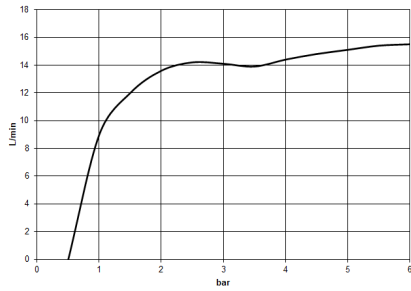

Flow rate chart

Certificates

LGA_29981.