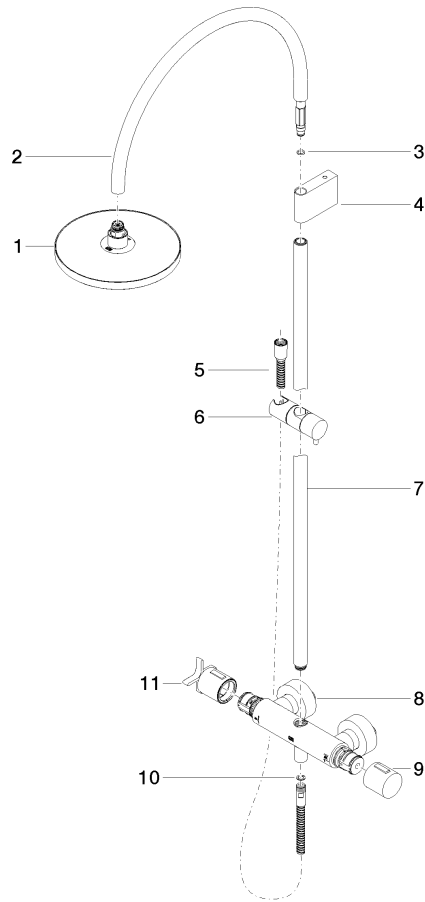

ST 050 307 3809

- shower with fixed riser projection 452mm
- overhead shower: rain flow
- rain shower Ø 220 mm
- rain shower with anti-scale system
- max. rainshower flow 7 l/min
- Function from: 6 l/min
- rotary diverter with volume control and shut-off function
- slide-on rosettes Ø 70 mm
- height of fittings up to rain shower (bottom edge) 964mm
- height of fittings up to top edge of elbow 1267mm
- gauge 150 mm - 13 mm
- metal shower hose 1750mm with integrated anti-twist protection
- 1/2" connection
- slide bar
- Pipe diameter 23.5 mm
- This product can help a building meet the requirements of Green Building Rating Systems, e.g. LEED®, BREEAM®, DGNB
- WRAS 2204013

WRAS_2204013. Belgaqua_24-006- LGA_38737.
27_8.

ST 050 307 3809

Parts for other finishes can be found here: [Chrome](#)

Spare parts list

| No. | Item Number | Name | Quantity used | Delivery time |
|-----|--------------------|--|---------------|---------------|
| 1 | 90 12 05 092 20-42 | shower | 1 | 30 |
| 2 | 04 28 22 346 00-42 | pipe | 1 | 60 |
| 3 | 09 14 10 008 90 | seal | 1 | 2 |
| 4 | 90 17 11 150 00-42 | holder | 1 | 30 |
| 5 | 28 322 970-42 | Metal shower hose 1/2" x 3/8" x 1750 mm - Brushed Bronze | 1 | 30 |
| 6 | 12 570 970-42 | Slide unit - Brushed Bronze | 1 | 30 |
| 7 | 90 28 22 349 00-42 | pipe | 1 | 30 |
| 8 | 04 17 01 250 00-42 | connection | 1 | 60 |
| 9 | 90 17 33 015 00-42 | handle | 1 | 30 |
| 10 | 90 14 20 026 00 90 | seal | 1 | 2 |
| 11 | 90 17 33 030 00-42 | handle | 1 | 30 |