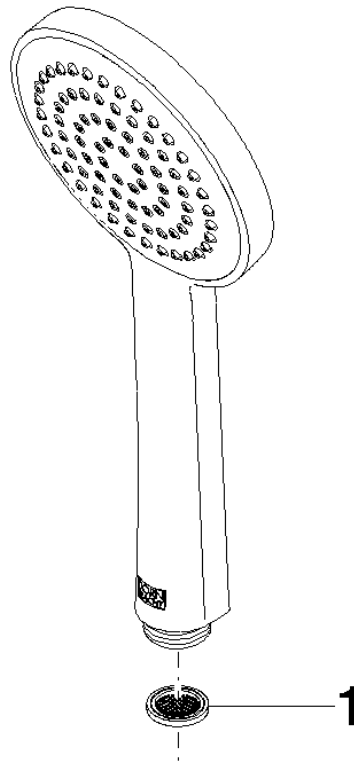

ST 050 307 3809

Parts for other
finishes can be found
here: [Chrome](#)

Spare parts list

No.	Item Number	Name	Quantity used	Delivery time
1	09 23 01 039 90	sieve	1	2