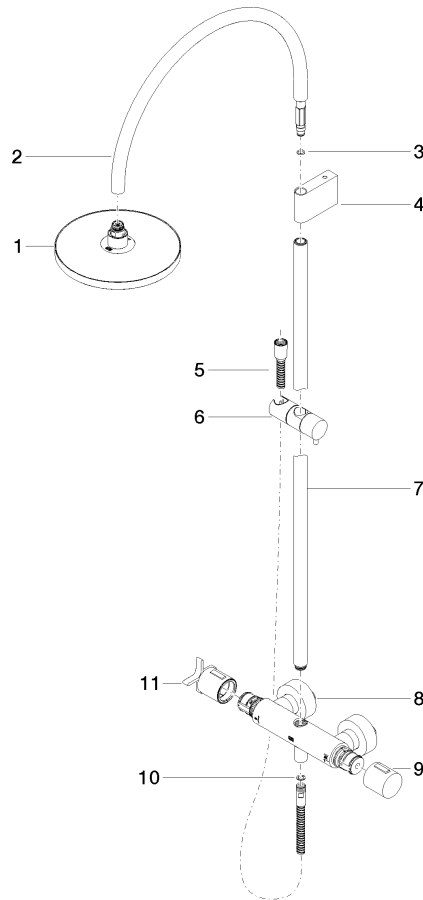

ST 050 307 3809

- shower with fixed riser projection 452mm
- overhead shower: rain flow
- rain shower Ø 220 mm
- rain shower with anti-scale system
- max. rainshower flow 7 l/min
- Function from: 6 l/min
- rotary diverter with volume control and shut-off function
- slide-on rosettes Ø 70 mm
- height of fittings up to rain shower (bottom edge) 964mm
- height of fittings up to top edge of elbow 1267mm
- gauge 150 mm - 13 mm
- metal shower hose 1750mm with integrated anti-twist protection
- 1/2" connection
- slide bar
- Pipe diameter 23.5 mm
- This product can help a building meet the requirements of Green Building Rating Systems, e.g. LEED®, BREEAM®, DGNB
- WRAS 2204013

# VAIA Shower pipe with shower thermostat - Brushed Champagne (22kt Gold)

---

VAIA

ST 050 307 3809

ST 050 307 3809

Flow rate chart

Certificates

WRAS\_2204013. Belgaqua\_24-006- LGA\_38737.  
27\_8.

### Spare parts list

| No. | Item Number        | Name  | Quantity used | Delivery time |
|-----|--------------------|---|---------------|---------------|
| 1   | 90 12 05 092 20-46 | shower  | 1             | 30            |
| 2   | 04 28 22 346 00-46 | pipe  | 1             | 60            |
| 3   | 09 14 10 008 90    | seal  | 1             | 2             |
| 4   | 90 17 11 150 00-46 | holder  | 1             | 30            |
| 5   | 28 322 970-46      | Metal shower hose 1/2" x 3/8" x 1750 mm - Brushed Champagne (22kt Gold) | 1             | 30            |
| 6   | 12 570 970-46      | Slide unit - Brushed Champagne (22kt Gold)                              | 1             | 30            |
| 7   | 90 28 22 349 00-46 | pipe  | 1             | 30            |
| 8   | 04 17 01 250 00-46 | connection  | 1             | 60            |
| 9   | 90 17 33 015 00-46 | handle  | 1             | 30            |
| 10  | 90 14 20 026 00 90 | seal  | 1             | 2             |
| 11  | 90 17 33 030 00-46 | handle  | 1             | 30            |