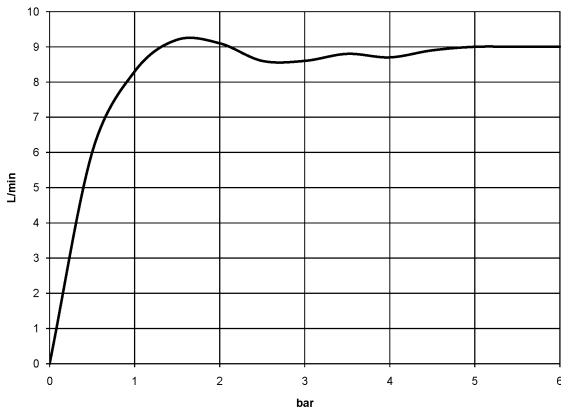

# VAIA Shower pipe with shower thermostat - Brushed Champagne (22kt Gold)

---

VAIA

ST 050 307 3809

ST 050 307 3809

Flow rate chart

Certificates

WRAS\_2204013. Belgaqua\_24-006- LGA\_38737.  
27\_8.