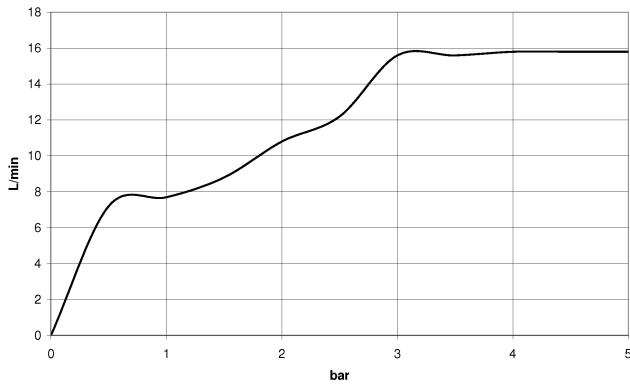

## TARA Showerpipe with shower mixer 300 mm - Platinum

---

TARA

ST 050 308 4892

ST 050 308 4892

mm [inches]

**Flow rate chart**

**Certificates**