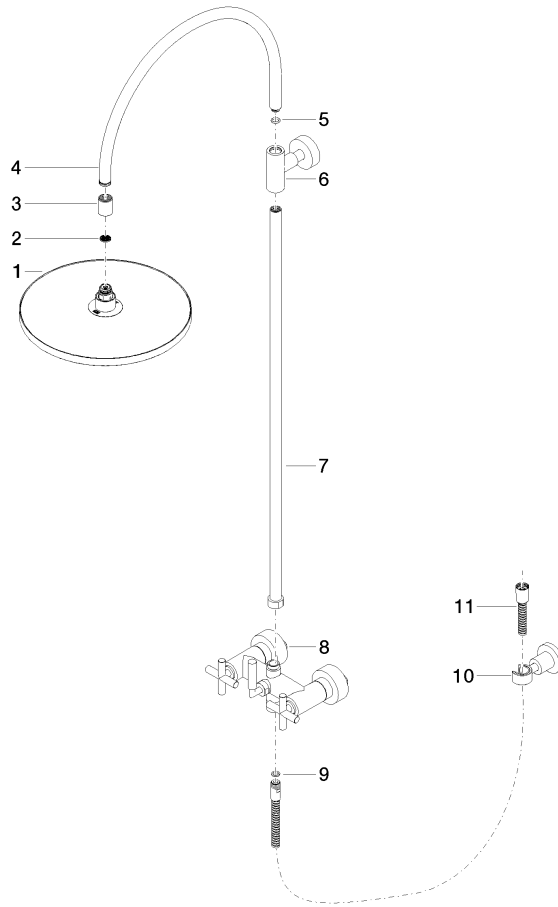

### Spare parts list

No.	Item Number	Name	Quantity used	Delivery time
1	09 23 01 039 90	sieve	1	2

ST 050 308 4892

- shower with fixed riser projection 420mm
- overhead shower: rain flow
- rain shower Ø 300 mm
- rain shower with anti-scale system
- max. rainshower flow 14 l/min
- Function from: 10 l/min
- rotary diverter for fixed-riser shower/hand shower
- height of fittings up to rain shower (bottom edge) 850mm
- height of fittings up to top edge of elbow 1167mm
- rosette for shower holder Ø 55mm
- rosette for wall mounting Ø 57mm
- rosette for shower mixer Ø 65mm
- gauge 150 mm - 13 mm
- 1500 mm metal shower hose
- 1/2" connection
- Pipe diameter 20 mm
- quick clearing

## TARA Showerpipe with shower mixer 300 mm - Platinum

---

TARA

ST 050 308 4892

ST 050 308 4892

Parts for other finishes can be found here: [Chrome](#)

**Spare parts list**

No.	Item Number	Name	Quantity used	Delivery time
1	04 12 05 091 00-08	shower	1	40
2	09 23 01 039 90	sieve	1	2
3	09 24 03 177 20-08	adaptor	1	40
4	04 28 22 097 20-08	spout	1	40
5	90 14 10 011 00 90	seal	1	2
6	90 17 11 037 00-08	holder	1	-
Spare part can no longer be ordered, please order the replacement item				
7	90 28 22 096 00-08	pipe	1	-
Spare part can no longer be ordered, please order the replacement item				
8	04 17 10 020 01-08	fitting	1	40
9	90 14 20 026 00 90	seal	1	2
10	28 050 892-08	TARA Wall bracket - Platinum	1	40
11	28 304 970-08	Metal shower hose 1/2" x 3/8" x 1500 mm - Platinum	1	40