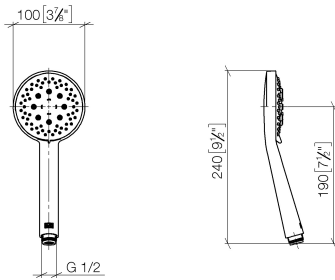

ST 050 308 4892

- shower with fixed riser projection 420mm
- Rain shower: PURE RAIN, max. flow rate 14 l/min (at 3 bar)
- Function from: 10 l/min
- rain shower Ø 300 mm
- rain shower with anti-scale system
- Hand shower: COMPACT RAIN, max. flow rate 15 l/min (at 3 bar)
- spray head Ø 100mm
- rotary diverter for fixed-riser shower/hand shower
- height of fittings up to rain shower (bottom edge) 850mm
- height of fittings up to top edge of elbow 1167mm
- rosette for shower holder Ø 55mm
- rosette for wall mounting Ø 57mm
- rosette for shower mixer Ø 65mm
- gauge 150 mm - 13 mm
- 1500 mm metal shower hose
- 1/2" connection
- Pipe diameter 20 mm

## TARA Showerpipe with shower mixer 300 mm - Platinum

---

TARA

ST 050 308 4892

## TARA Showerpipe with shower mixer 300 mm - Platinum

---

TARA

ST 050 308 4892

ST 050 308 4892

mm [inches]

**Flow rate chart**

**Certificates**

### Spare parts list

No.	Item Number	Name	Quantity used	Delivery time
1	09 23 01 039 90	sieve	1	2

ST 050 308 4892

- shower with fixed riser projection 420mm
- overhead shower: rain flow
- rain shower Ø 300 mm
- rain shower with anti-scale system
- max. rainshower flow 14 l/min
- Function from: 10 l/min
- rotary diverter for fixed-riser shower/hand shower
- height of fittings up to rain shower (bottom edge) 850mm
- height of fittings up to top edge of elbow 1167mm
- rosette for shower holder Ø 55mm
- rosette for wall mounting Ø 57mm
- rosette for shower mixer Ø 65mm
- gauge 150 mm - 13 mm
- 1500 mm metal shower hose
- 1/2" connection
- Pipe diameter 20 mm
- quick clearing