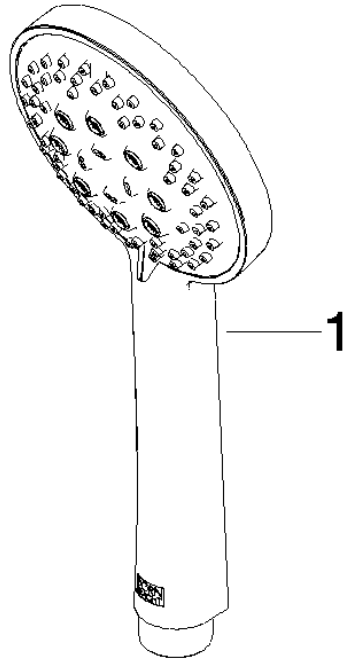

ST 050 308 4892

- shower with fixed riser projection 420mm
- Rain shower: PURE RAIN, max. flow rate 14 l/min (at 3 bar)
- Function from: 10 l/min
- rain shower Ø 300 mm
- rain shower with anti-scale system
- Hand shower: COMPACT RAIN, max. flow rate 15 l/min (at 3 bar)
- spray head Ø 100mm
- rotary diverter for fixed-riser shower/hand shower
- height of fittings up to rain shower (bottom edge) 850mm
- height of fittings up to top edge of elbow 1167mm
- rosette for shower holder Ø 55mm
- rosette for wall mounting Ø 57mm
- rosette for shower mixer Ø 65mm
- gauge 150 mm - 13 mm
- 1500 mm metal shower hose
- 1/2" connection
- Pipe diameter 20 mm

## TARA Showerpipe with shower mixer 300 mm - Platinum

---

TARA

ST 050 308 4892

## TARA Showerpipe with shower mixer 300 mm - Platinum

---

TARA

ST 050 308 4892

ST 050 308 4892

mm [inches]

**Flow rate chart**

**Certificates**

### Spare parts list

No.	Item Number	Name	Quantity used	Delivery time
1	09 23 01 039 90	sieve	1	2

ST 050 308 4892

- shower with fixed riser projection 420mm
- overhead shower: rain flow
- rain shower Ø 300 mm
- rain shower with anti-scale system
- max. rainshower flow 14 l/min
- Function from: 10 l/min
- rotary diverter for fixed-riser shower/hand shower
- height of fittings up to rain shower (bottom edge) 850mm
- height of fittings up to top edge of elbow 1167mm
- rosette for shower holder Ø 55mm
- rosette for wall mounting Ø 57mm
- rosette for shower mixer Ø 65mm
- gauge 150 mm - 13 mm
- 1500 mm metal shower hose
- 1/2" connection
- Pipe diameter 20 mm
- quick clearing