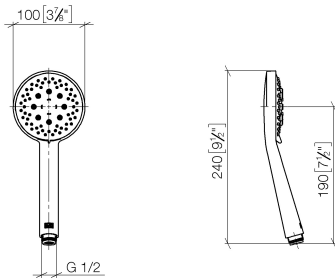

ST 050 308 4892

- shower with fixed riser projection 420mm
- Rain shower: PURE RAIN, max. flow rate 14 l/min (at 3 bar)
- Function from: 10 l/min
- rain shower Ø 300 mm
- rain shower with anti-scale system
- Hand shower: COMPACT RAIN, max. flow rate 15 l/min (at 3 bar)
- spray head Ø 100mm
- rotary diverter for fixed-riser shower/hand shower
- height of fittings up to rain shower (bottom edge) 850mm
- height of fittings up to top edge of elbow 1167mm
- rosette for shower holder Ø 55mm
- rosette for wall mounting Ø 57mm
- rosette for shower mixer Ø 65mm
- gauge 150 mm - 13 mm
- 1500 mm metal shower hose
- 1/2" connection
- Pipe diameter 20 mm

ST 050 308 4892

- Three or five settings: COMPACT RAIN, COMPACT SOFT FLOW, COMPACT AQUAPRESSURE FLOW, max. flow rate 15 l/min (at 3 bar)
- with anti-scale system
- spray head Ø 100mm
- 1/2" connection
- WRAS 2210003
- Function from: 7 l/min

TARA Showerpipe with shower mixer 300 mm - Brushed Durabronz (23kt Gold)

TARA

ST 050 308 4892

TARA Showerpipe with shower mixer 300 mm - Brushed Durabronz (23kt Gold)

TARA

ST 050 308 4892

ST 050 308 4892

mm [inches]

No.	Item Number	Name	Quantity used	Delivery time
1	09 23 01 039 90	sieve	1	2

ST 050 308 4892

- shower with fixed riser projection 420mm
- overhead shower: rain flow
- rain shower Ø 300 mm
- rain shower with anti-scale system
- max. rainshower flow 14 l/min
- Function from: 10 l/min
- rotary diverter for fixed-riser shower/hand shower
- height of fittings up to rain shower (bottom edge) 850mm
- height of fittings up to top edge of elbow 1167mm
- rosette for shower holder Ø 55mm
- rosette for wall mounting Ø 57mm
- rosette for shower mixer Ø 65mm
- gauge 150 mm - 13 mm
- 1500 mm metal shower hose
- 1/2" connection
- Pipe diameter 20 mm
- quick clearing