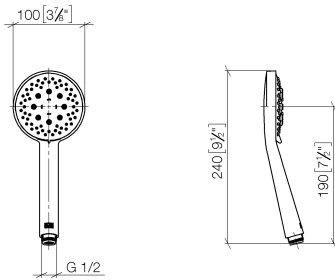

ST 050 308 4892

- shower with fixed riser projection 420mm
- Rain shower: PURE RAIN, max. flow rate 14 l/min (at 3 bar)
- Function from: 10 l/min
- rain shower Ø 300 mm
- rain shower with anti-scale system
- Hand shower: COMPACT RAIN, max. flow rate 15 l/min (at 3 bar)
- spray head Ø 100mm
- rotary diverter for fixed-riser shower/hand shower
- height of fittings up to rain shower (bottom edge) 850mm
- height of fittings up to top edge of elbow 1167mm
- rosette for shower holder Ø 55mm
- rosette for wall mounting Ø 57mm
- rosette for shower mixer Ø 65mm
- gauge 150 mm - 13 mm
- 1500 mm metal shower hose
- 1/2" connection
- Pipe diameter 20 mm

- Three or five settings: COMPACT RAIN, COMPACT SOFT FLOW, COMPACT AQUAPRESSURE FLOW, max. flow rate 15 l/min (at 3 bar)
- with anti-scale system
- spray head Ø 100mm
- 1/2" connection
- WRAS 2210003
- Function from: 7 l/min

TARA Showerpipe with shower mixer 300 mm - Matte Black

TARA

ST 050 308 4892

TARA Showerpipe with shower mixer 300 mm - Matte Black

TARA

ST 050 308 4892

ST 050 308 4892

mm [inches]

No.	Item Number	Name	Quantity used	Delivery time
1	09 23 01 039 90	sieve	1	2

ST 050 308 4892

- shower with fixed riser projection 420mm
- overhead shower: rain flow
- rain shower Ø 300 mm
- rain shower with anti-scale system
- max. rainshower flow 14 l/min
- Function from: 10 l/min
- rotary diverter for fixed-riser shower/hand shower
- height of fittings up to rain shower (bottom edge) 850mm
- height of fittings up to top edge of elbow 1167mm
- rosette for shower holder Ø 55mm
- rosette for wall mounting Ø 57mm
- rosette for shower mixer Ø 65mm
- gauge 150 mm - 13 mm
- 1500 mm metal shower hose
- 1/2" connection
- Pipe diameter 20 mm
- quick clearing