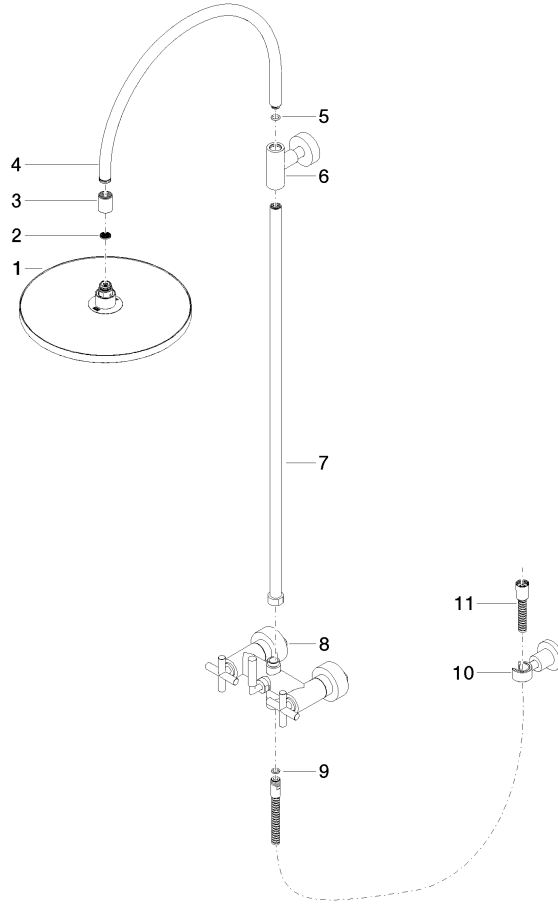

No.	Item Number	Name	Quantity used	Delivery time
1	09 23 01 039 90	sieve	1	2

ST 050 308 4892

- shower with fixed riser projection 420mm
- overhead shower: rain flow
- rain shower Ø 300 mm
- rain shower with anti-scale system
- max. rainshower flow 14 l/min
- Function from: 10 l/min
- rotary diverter for fixed-riser shower/hand shower
- height of fittings up to rain shower (bottom edge) 850mm
- height of fittings up to top edge of elbow 1167mm
- rosette for shower holder Ø 55mm
- rosette for wall mounting Ø 57mm
- rosette for shower mixer Ø 65mm
- gauge 150 mm - 13 mm
- 1500 mm metal shower hose
- 1/2" connection
- Pipe diameter 20 mm
- quick clearing

TARA Showerpipe with shower mixer 300 mm - Matte Black

TARA

ST 050 308 4892

ST 050 308 4892

Flow rate chart

Certificates

Belgaqua_24-004- LGA_38664.
27_8.

ST 050 308 4892

Parts for other finishes can be found here: [Chrome](#)

Spare parts list

No.	Item Number	Name	Quantity used	Delivery time
1	04 12 05 091 00-33	shower	1	30
2	09 23 01 039 90	sieve	1	2
3	09 24 03 177 20-33	adaptor	1	30
4	04 28 22 097 20-33	spout	1	30
5	90 14 10 011 00 90	seal	1	2
6	90 17 11 037 00-33	holder	1	-
Spare part can no longer be ordered, please order the replacement item				
7	90 28 22 096 00-33	pipe	1	30
8	04 17 10 020 01-33	fitting	1	30
9	90 14 20 026 00 90	seal	1	2
10	28 050 892-33	TARA Wall bracket - Matte Black	1	10
11	28 304 970-33	Metal shower hose 1/2" x 3/8" x 1500 mm - Matte Black	1	30