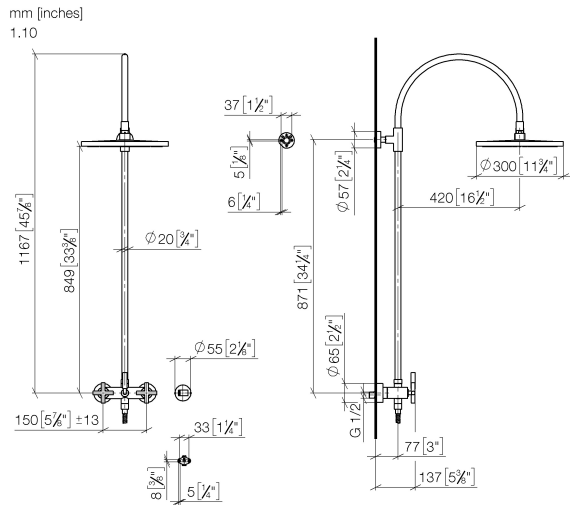

No.	Item Number	Name	Quantity used	Delivery time
1	09 23 01 039 90	sieve	1	2

ST 050 308 4892

- shower with fixed riser projection 420mm
- overhead shower: rain flow
- rain shower Ø 300 mm
- rain shower with anti-scale system
- max. rainshower flow 14 l/min
- Function from: 10 l/min
- rotary diverter for fixed-riser shower/hand shower
- height of fittings up to rain shower (bottom edge) 850mm
- height of fittings up to top edge of elbow 1167mm
- rosette for shower holder Ø 55mm
- rosette for wall mounting Ø 57mm
- rosette for shower mixer Ø 65mm
- gauge 150 mm - 13 mm
- 1500 mm metal shower hose
- 1/2" connection
- Pipe diameter 20 mm
- quick clearing

TARA Showerpipe with shower mixer 300 mm - Matte Black

TARA

ST 050 308 4892

ST 050 308 4892

Flow rate chart

Certificates

Belgaqua_24-004- LGA_38664.
27_8.

ST 050 308 4892

Parts for other finishes can be found here: [Chrome](#)

Spare parts list

No.	Item Number	Name	Quantity used	Delivery time
1	04 12 05 091 00-33	shower	1	30
2	09 23 01 039 90	sieve	1	2
3	09 24 03 177 20-33	adaptor	1	30
4	04 28 22 097 20-33	spout	1	30
5	90 14 10 011 00 90	seal	1	2
6	90 17 11 037 00-33	holder	1	-
Spare part can no longer be ordered, please order the replacement item				
7	90 28 22 096 00-33	pipe	1	30
8	04 17 10 020 01-33	fitting	1	30
9	90 14 20 026 00 90	seal	1	2
10	28 050 892-33	TARA Wall bracket - Matte Black	1	10
11	28 304 970-33	Metal shower hose 1/2" x 3/8" x 1500 mm - Matte Black	1	30