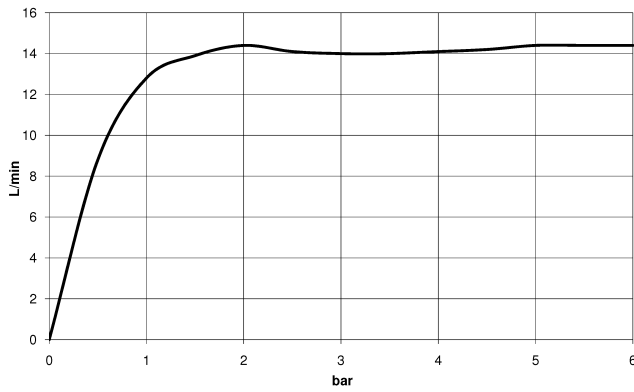

TARA Showerpipe with shower mixer 300 mm - Matte Black

TARA

ST 050 308 4892

ST 050 308 4892

Flow rate chart

Certificates

Belgaqua_24-004- LGA_38664.
27_8.

ST 050 308 4892