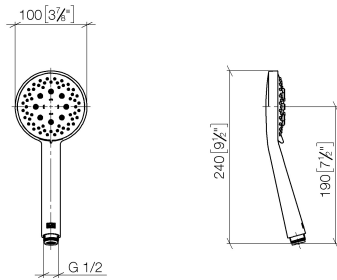

**TARA Showerpipe with shower mixer 300 mm - Brushed Champagne (22kt Gold)**

TARA

ST 050 308 4892

- shower with fixed riser projection 420mm
- Rain shower: PURE RAIN, max. flow rate 14 l/min (at 3 bar)
- Function from: 10 l/min
- rain shower Ø 300 mm
- rain shower with anti-scale system
- Hand shower: COMPACT RAIN, max. flow rate 15 l/min (at 3 bar)
- spray head Ø 100mm
- rotary diverter for fixed-riser shower/hand shower
- height of fittings up to rain shower (bottom edge) 850mm
- height of fittings up to top edge of elbow 1167mm
- rosette for shower holder Ø 55mm
- rosette for wall mounting Ø 57mm
- rosette for shower mixer Ø 65mm
- gauge 150 mm - 13 mm
- 1500 mm metal shower hose
- 1/2" connection
- Pipe diameter 20 mm

TARA Showerpipe with shower mixer 300 mm - Brushed Champagne (22kt Gold)

---

TARA

ST 050 308 4892

TARA Showerpipe with shower mixer 300 mm - Brushed Champagne (22kt Gold)

---

TARA

ST 050 308 4892

ST 050 308 4802  
mm [inches]

Flow rate chart

Certificates

LGA\_29984.

DVGW\_DW-  
6517DN0129.

WRAS\_2210003.

ST 050 308 4892  
Parts for other  
finishes can be found  
here: Chrome

Spare parts list

No.	Item Number	Name	Quantity used	Delivery time
1	09 23 01 039 90	sieve	1	2

**TARA Showerpipe with shower mixer 300 mm - Brushed Champagne (22kt Gold)**

TARA

ST 050 308 4892

- shower with fixed riser projection 420mm
- overhead shower: rain flow
- rain shower Ø 300 mm
- rain shower with anti-scale system
- max. rainshower flow 14 l/min
- Function from: 10 l/min
- rotary diverter for fixed-riser shower/hand shower
- height of fittings up to rain shower (bottom edge) 850mm
- height of fittings up to top edge of elbow 1167mm
- rosette for shower holder Ø 55mm
- rosette for wall mounting Ø 57mm
- rosette for shower mixer Ø 65mm
- gauge 150 mm - 13 mm
- 1500 mm metal shower hose
- 1/2" connection
- Pipe diameter 20 mm
- quick clearing