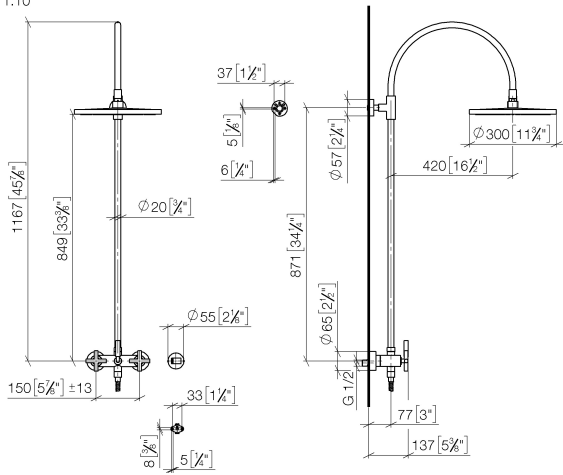

ST 050 308 4802  
mm [inches]

Flow rate chart

Certificates

LGA\_29984.

DVGW\_DW-  
6517DN0129.

WRAS\_2210003.

ST 050 308 4892  
Parts for other  
finishes can be found  
here: Chrome

Spare parts list

No.	Item Number	Name	Quantity used	Delivery time
1	09 23 01 039 90	sieve	1	2

**TARA Showerpipe with shower mixer 300 mm - Brushed Champagne (22kt Gold)**

TARA

ST 050 308 4892

- shower with fixed riser projection 420mm
- overhead shower: rain flow
- rain shower Ø 300 mm
- rain shower with anti-scale system
- max. rainshower flow 14 l/min
- Function from: 10 l/min
- rotary diverter for fixed-riser shower/hand shower
- height of fittings up to rain shower (bottom edge) 850mm
- height of fittings up to top edge of elbow 1167mm
- rosette for shower holder Ø 55mm
- rosette for wall mounting Ø 57mm
- rosette for shower mixer Ø 65mm
- gauge 150 mm - 13 mm
- 1500 mm metal shower hose
- 1/2" connection
- Pipe diameter 20 mm
- quick clearing

TARA Showerpipe with shower mixer 300 mm - Brushed Champagne (22kt Gold)

---

TARA

ST 050 308 4892

ST 050 308 4802

mm [inches]

1.10

**Flow rate chart**

**Spare parts list**

No.	Item Number	Name	Quantity used	Delivery time
1	04 12 05 091 00-46	shower	1	30
2	09 23 01 039 90	sieve	1	2
3	09 24 03 177 20-46	adaptor	1	30
4	04 28 22 097 20-46	spout	1	30
5	90 14 10 011 00 90	seal	1	2
6	90 17 11 037 00-46	holder	1	30
7	90 28 22 096 00-46	pipe	1	30
8	04 17 10 020 01-46	fitting	1	30
9	90 14 20 026 00 90	seal	1	2
10	28 050 892-46	TARA Wall bracket - Brushed Champagne (22kt Gold)	1	30
11	28 304 970-46	Metal shower hose 1/2" x 3/8" x 1500 mm - Brushed Champagne (22kt Gold)	1	30