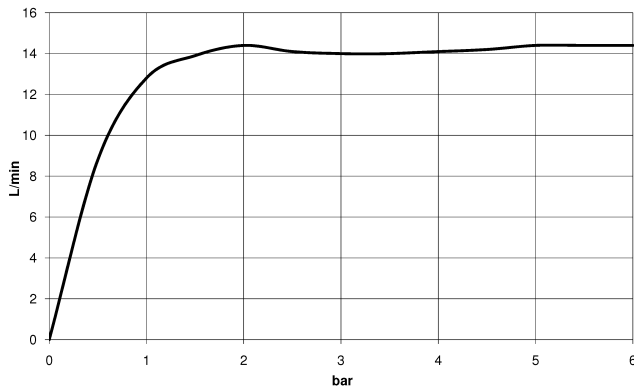

TARA Showerpipe with shower mixer 300 mm - Brushed Champagne (22kt Gold)

---

TARA

ST 050 308 4892

ST 050 308 4802

mm [inches]

1.10

**Flow rate chart**