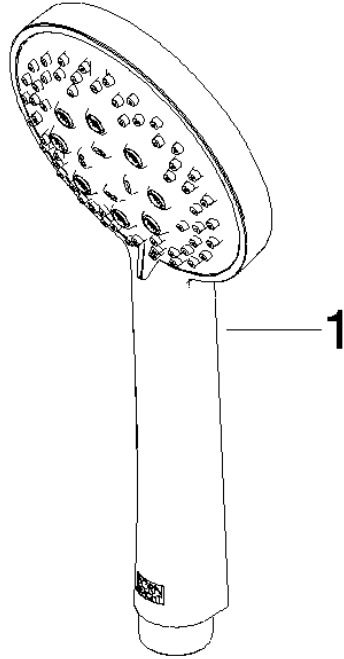

**TARA Showerpipe with shower mixer 300 mm - Brushed Champagne (22kt Gold)**

TARA

ST 050 308 4892

- shower with fixed riser projection 420mm
- Rain shower: PURE RAIN, max. flow rate 14 l/min (at 3 bar)
- Function from: 10 l/min
- rain shower Ø 300 mm
- rain shower with anti-scale system
- Hand shower: COMPACT RAIN, max. flow rate 15 l/min (at 3 bar)
- spray head Ø 100mm
- rotary diverter for fixed-riser shower/hand shower
- height of fittings up to rain shower (bottom edge) 850mm
- height of fittings up to top edge of elbow 1167mm
- rosette for shower holder Ø 55mm
- rosette for wall mounting Ø 57mm
- rosette for shower mixer Ø 65mm
- gauge 150 mm - 13 mm
- 1500 mm metal shower hose
- 1/2" connection
- Pipe diameter 20 mm

ST 050 308 4802  
mm [inches]

Flow rate chart

Certificates

LGA\_29984.

DVGW\_DW-  
6517DN0129.

WRAS\_2210003.

ST 050 308 4892  
Parts for other  
finishes can be found  
here: Chrome

Spare parts list

No.	Item Number	Name	Quantity used	Delivery time
1	09 23 01 039 90	sieve	1	2

**TARA Showerpipe with shower mixer 300 mm - Brushed Champagne (22kt Gold)**

TARA

ST 050 308 4892

- shower with fixed riser projection 420mm
- overhead shower: rain flow
- rain shower Ø 300 mm
- rain shower with anti-scale system
- max. rainshower flow 14 l/min
- Function from: 10 l/min
- rotary diverter for fixed-riser shower/hand shower
- height of fittings up to rain shower (bottom edge) 850mm
- height of fittings up to top edge of elbow 1167mm
- rosette for shower holder Ø 55mm
- rosette for wall mounting Ø 57mm
- rosette for shower mixer Ø 65mm
- gauge 150 mm - 13 mm
- 1500 mm metal shower hose
- 1/2" connection
- Pipe diameter 20 mm
- quick clearing

TARA Showerpipe with shower mixer 300 mm - Brushed Champagne (22kt Gold)

---

TARA

ST 050 308 4892

ST 050 308 4802

mm [inches]

1.10

**Flow rate chart**