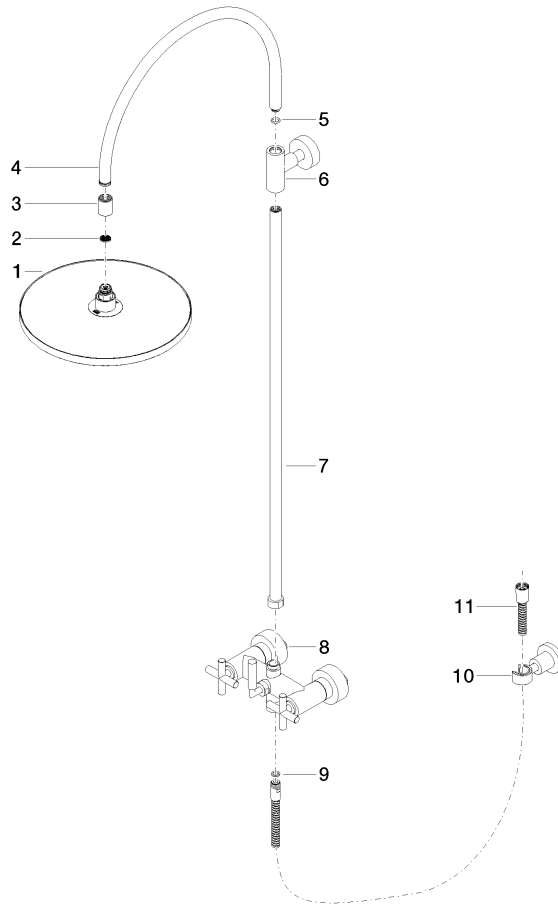

No.	Item Number	Name	Quantity used	Delivery time
1	09 23 01 039 90	sieve	1	2

**TARA Showerpipe with shower mixer 300 mm - Brushed Champagne (22kt Gold)**

TARA

ST 050 308 4892

- shower with fixed riser projection 420mm
- overhead shower: rain flow
- rain shower Ø 300 mm
- rain shower with anti-scale system
- max. rainshower flow 14 l/min
- Function from: 10 l/min
- rotary diverter for fixed-riser shower/hand shower
- height of fittings up to rain shower (bottom edge) 850mm
- height of fittings up to top edge of elbow 1167mm
- rosette for shower holder Ø 55mm
- rosette for wall mounting Ø 57mm
- rosette for shower mixer Ø 65mm
- gauge 150 mm - 13 mm
- 1500 mm metal shower hose
- 1/2" connection
- Pipe diameter 20 mm
- quick clearing

TARA Showerpipe with shower mixer 300 mm - Brushed Champagne (22kt Gold)

---

TARA

ST 050 308 4892

ST 050 308 4802

mm [inches]

1.10

**Flow rate chart**

**Spare parts list**

No.	Item Number	Name	Quantity used	Delivery time
1	04 12 05 091 00-46	shower	1	30
2	09 23 01 039 90	sieve	1	2
3	09 24 03 177 20-46	adaptor	1	30
4	04 28 22 097 20-46	spout	1	30
5	90 14 10 011 00 90	seal	1	2
6	90 17 11 037 00-46	holder	1	30
7	90 28 22 096 00-46	pipe	1	30
8	04 17 10 020 01-46	fitting	1	30
9	90 14 20 026 00 90	seal	1	2
10	28 050 892-46	TARA Wall bracket - Brushed Champagne (22kt Gold)	1	30
11	28 304 970-46	Metal shower hose 1/2" x 3/8" x 1500 mm - Brushed Champagne (22kt Gold)	1	30