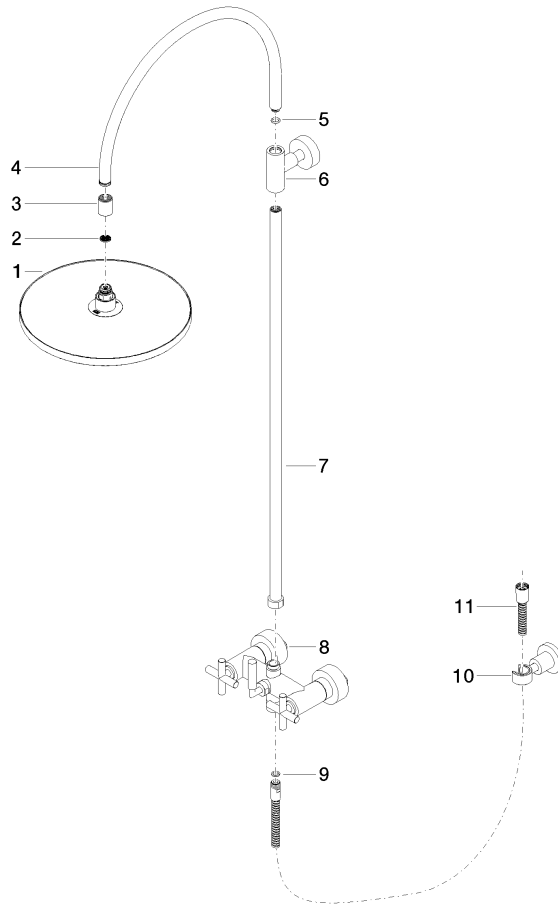

No.	Item Number	Name	Quantity used	Delivery time
1	09 23 01 039 90	sieve	1	2

ST 050 308 4892

- shower with fixed riser projection 420mm
- overhead shower: rain flow
- rain shower Ø 300 mm
- rain shower with anti-scale system
- max. rainshower flow 14 l/min
- Function from: 10 l/min
- rotary diverter for fixed-riser shower/hand shower
- height of fittings up to rain shower (bottom edge) 850mm
- height of fittings up to top edge of elbow 1167mm
- rosette for shower holder Ø 55mm
- rosette for wall mounting Ø 57mm
- rosette for shower mixer Ø 65mm
- gauge 150 mm - 13 mm
- 1500 mm metal shower hose
- 1/2" connection
- Pipe diameter 20 mm
- quick clearing

TARA Showerpipe with shower mixer 300 mm - Champagne (22kt Gold)

TARA

ST 050 308 4892

ST 050 308 4892

Flow rate chart

Certificates

Belgaqua_24-004- LGA_38664.
27_8.

ST 050 308 4892

Parts for other finishes can be found here: [Chrome](#)

Spare parts list

No.	Item Number	Name	Quantity used	Delivery time
1	04 12 05 091 00-47	shower	1	30
2	09 23 01 039 90	sieve	1	2
3	09 24 03 177 20-47	adaptor	1	30
4	04 28 22 097 20-47	spout	1	30
5	90 14 10 011 00 90	seal	1	2
6	90 17 11 037 00-47	holder	1	30
7	90 28 22 096 00-47	pipe	1	30
8	04 17 10 020 01-47	fitting	1	30
9	90 14 20 026 00 90	seal	1	2
10	28 050 892-47	TARA Wall bracket - Champagne (22kt Gold)	1	30
11	28 304 970-47	Metal shower hose 1/2" x 3/8" x 1500 mm - Champagne (22kt Gold)	1	30