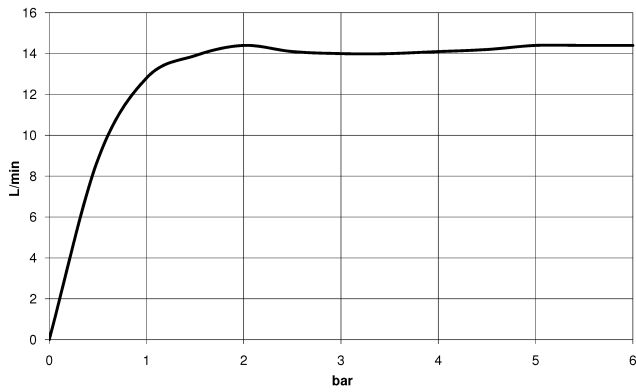

TARA Showerpipe with shower mixer 300 mm - Champagne (22kt Gold)

TARA

ST 050 308 4892

ST 050 308 4892

Flow rate chart

Certificates

Belgaqua_24-004- LGA_38664.
27_8.

ST 050 308 4892