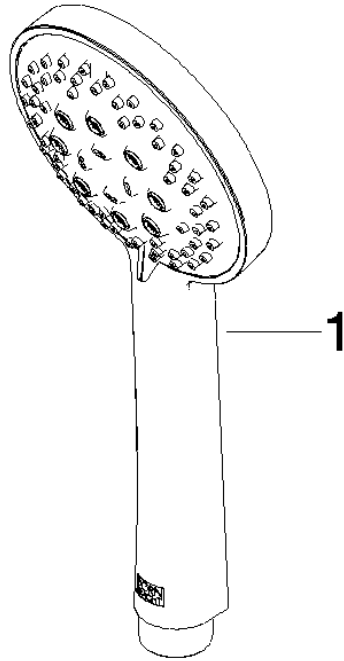

ST 050 308 4892

- shower with fixed riser projection 420mm
- Rain shower: PURE RAIN, max. flow rate 14 l/min (at 3 bar)
- Function from: 10 l/min
- rain shower Ø 300 mm
- rain shower with anti-scale system
- Hand shower: COMPACT RAIN, max. flow rate 15 l/min (at 3 bar)
- spray head Ø 100mm
- rotary diverter for fixed-riser shower/hand shower
- height of fittings up to rain shower (bottom edge) 850mm
- height of fittings up to top edge of elbow 1167mm
- rosette for shower holder Ø 55mm
- rosette for wall mounting Ø 57mm
- rosette for shower mixer Ø 65mm
- gauge 150 mm - 13 mm
- 1500 mm metal shower hose
- 1/2" connection
- Pipe diameter 20 mm

TARA Showerpipe with shower mixer 300 mm - Champagne (22kt Gold)

TARA

ST 050 308 4892

TARA Showerpipe with shower mixer 300 mm - Champagne (22kt Gold)

TARA

ST 050 308 4892

ST 050 308 4892

mm [inches]

Flow rate chart

Certificates

LGA_29984.

DVGW_DW-
6517DN0129.

WRAS_2210003.

ST 050 308 4892

Parts for other
finishes can be found
here: [Chrome](#)

Spare parts list

No.	Item Number	Name	Quantity used	Delivery time
1	09 23 01 039 90	sieve	1	2

ST 050 308 4892

- shower with fixed riser projection 420mm
- overhead shower: rain flow
- rain shower Ø 300 mm
- rain shower with anti-scale system
- max. rainshower flow 14 l/min
- Function from: 10 l/min
- rotary diverter for fixed-riser shower/hand shower
- height of fittings up to rain shower (bottom edge) 850mm
- height of fittings up to top edge of elbow 1167mm
- rosette for shower holder Ø 55mm
- rosette for wall mounting Ø 57mm
- rosette for shower mixer Ø 65mm
- gauge 150 mm - 13 mm
- 1500 mm metal shower hose
- 1/2" connection
- Pipe diameter 20 mm
- quick clearing