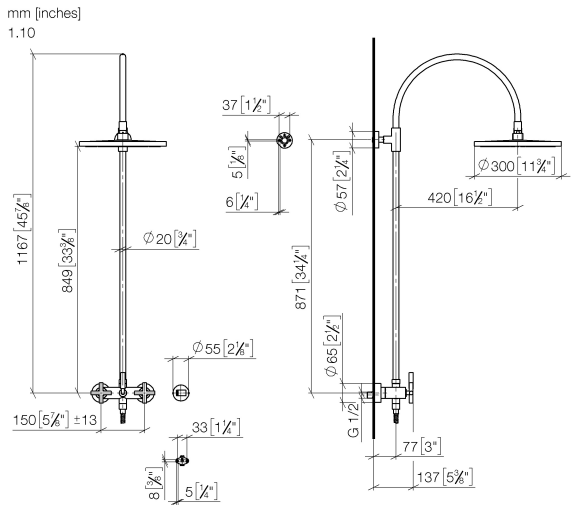

No.	Item Number	Name	Quantity used	Delivery time
1	09 23 01 039 90	sieve	1	2

ST 050 308 4892

- shower with fixed riser projection 420mm
- overhead shower: rain flow
- rain shower Ø 300 mm
- rain shower with anti-scale system
- max. rainshower flow 14 l/min
- Function from: 10 l/min
- rotary diverter for fixed-riser shower/hand shower
- height of fittings up to rain shower (bottom edge) 850mm
- height of fittings up to top edge of elbow 1167mm
- rosette for shower holder Ø 55mm
- rosette for wall mounting Ø 57mm
- rosette for shower mixer Ø 65mm
- gauge 150 mm - 13 mm
- 1500 mm metal shower hose
- 1/2" connection
- Pipe diameter 20 mm
- quick clearing

TARA Showerpipe with shower mixer 300 mm - Champagne (22kt Gold)

TARA

ST 050 308 4892

ST 050 308 4892

Flow rate chart

Certificates

Belgaqua_24-004- LGA_38664.
27_8.

ST 050 308 4892

Parts for other finishes can be found here: [Chrome](#)

Spare parts list

No.	Item Number	Name	Quantity used	Delivery time
1	04 12 05 091 00-47	shower	1	30
2	09 23 01 039 90	sieve	1	2
3	09 24 03 177 20-47	adaptor	1	30
4	04 28 22 097 20-47	spout	1	30
5	90 14 10 011 00 90	seal	1	2
6	90 17 11 037 00-47	holder	1	30
7	90 28 22 096 00-47	pipe	1	30
8	04 17 10 020 01-47	fitting	1	30
9	90 14 20 026 00 90	seal	1	2
10	28 050 892-47	TARA Wall bracket - Champagne (22kt Gold)	1	30
11	28 304 970-47	Metal shower hose 1/2" x 3/8" x 1500 mm - Champagne (22kt Gold)	1	30