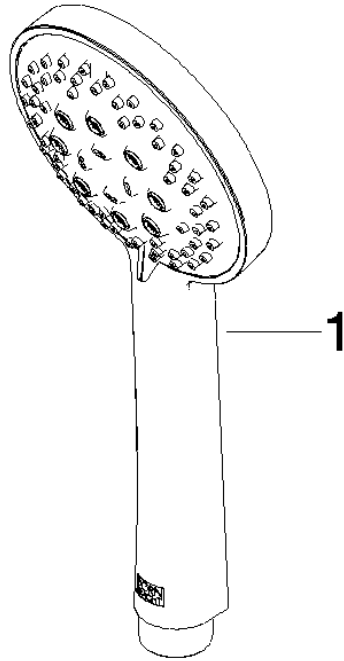

ST 050 308 5892

- 420mm projection
- Rain shower: PURE RAIN, max. flow rate 14 l/min (at 3 bar)
- Function from: 10 l/min
- rain shower Ø 300 mm
- rain shower with anti-scale system
- Hand shower: COMPACT RAIN, max. flow rate 15 l/min (at 3 bar)
- spray head Ø 100mm
- rotary diverter for fixed-riser shower/hand shower
- height of fittings up to rain shower (bottom edge) 1007mm
- height of fittings up to top edge of elbow 1167mm
- rosette for shower holder Ø 55mm
- rosette for wall mounting Ø 57mm
- rosette for shower mixer Ø 65mm
- gauge 150 mm - 13 mm
- 1500 mm metal shower hose
- 1/2" connection
- Pipe diameter 20 mm

TARA Showerpipe 300 mm - Brushed Durabronz (23kt Gold)

TARA

ST 050 308 5892

TARA Showerpipe 300 mm - Brushed Durabronz (23kt Gold)

TARA

ST 050 308 5892

ST 050 308 5892

mm [inches]

Flow rate chart

Certificates

LGA_29984.

DVGW_DW-
6517DN0129.

WRAS_2210003.

ST 050 308 5892

Parts for other
finishes can be found
here: [Chrome](#)

Spare parts list

No.	Item Number	Name	Quantity used	Delivery time
1	09 23 01 039 90	sieve	1	2

ST 050 308 5892

- shower with fixed riser projection 420mm
- overhead shower: rain flow
- rain shower Ø 300 mm
- rain shower with anti-scale system
- max. rainshower flow 14 l/min
- Function from: 10 l/min
- rotary diverter for fixed-riser shower/hand shower
- height of fittings up to rain shower (bottom edge) 1007mm
- height of fittings up to top edge of elbow 1167mm
- rosette for shower holder Ø 55mm
- rosette for wall mounting Ø 57mm
- rosette for shower mixer Ø 65mm
- gauge 150 mm - 13 mm
- 1500 mm metal shower hose
- 1/2" connection
- Pipe diameter 20 mm
- quick clearing