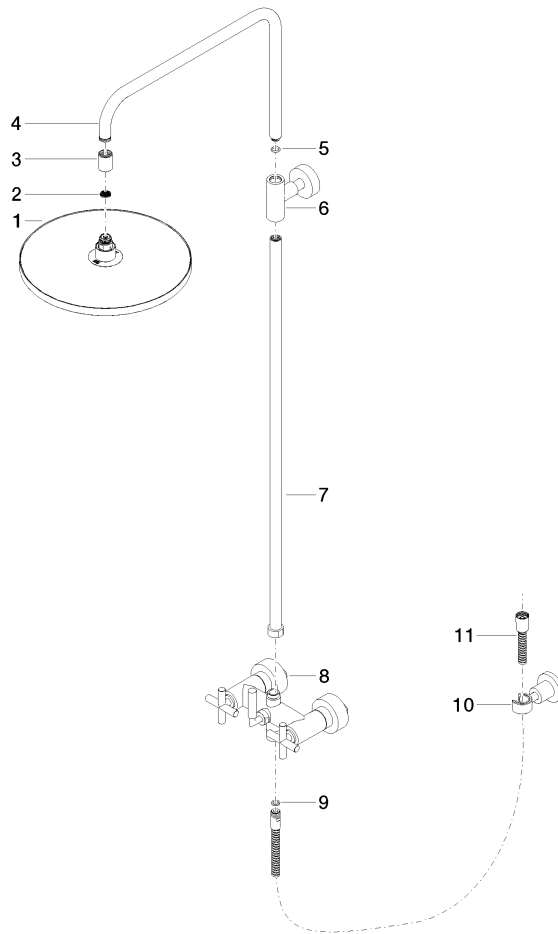

No.	Item Number	Name	Quantity used	Delivery time
1	09 23 01 039 90	sieve	1	2

ST 050 308 5892

- shower with fixed riser projection 420mm
- overhead shower: rain flow
- rain shower Ø 300 mm
- rain shower with anti-scale system
- max. rainshower flow 14 l/min
- Function from: 10 l/min
- rotary diverter for fixed-riser shower/hand shower
- height of fittings up to rain shower (bottom edge) 1007mm
- height of fittings up to top edge of elbow 1167mm
- rosette for shower holder Ø 55mm
- rosette for wall mounting Ø 57mm
- rosette for shower mixer Ø 65mm
- gauge 150 mm - 13 mm
- 1500 mm metal shower hose
- 1/2" connection
- Pipe diameter 20 mm
- quick clearing

TARA Showerpipe 300 mm - Brushed Durabronz (23kt Gold)

TARA

ST 050 308 5892

ST 050 308 5892

Flow rate chart

Certificates

Belgaqua_24-004- LGA_38664.
27_8.

ST 050 308 5892

Parts for other finishes can be found here: [Chrome](#)

Spare parts list

No.	Item Number	Name	Quantity used	Delivery time
1	04 12 05 091 00-28	shower	1	20
2	09 23 01 039 90	sieve	1	2
3	09 24 03 177 20-28	adaptor	1	20
4	04 28 22 101 20-28	spout	1	20
5	90 14 10 011 00 90	seal	1	2
6	90 17 11 037 00-28	holder	1	20
7	90 28 22 096 00-28	pipe	1	20
8	04 17 10 020 01-28	fitting	1	20
9	90 14 20 026 00 90	seal	1	2
10	28 050 892-28	TARA Wall bracket - Brushed Durabron (23kt Gold)	1	20
11	28 304 970-28	Metal shower hose 1/2" x 3/8" x 1500 mm - Brushed Durabron (23kt Gold)	1	20