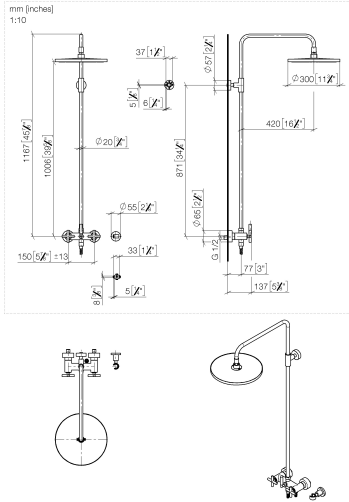

No.	Item Number	Name	Quantity used	Delivery time
1	09 23 01 039 90	sieve	1	2

ST 050 308 5892

- shower with fixed riser projection 420mm
- overhead shower: rain flow
- rain shower Ø 300 mm
- rain shower with anti-scale system
- max. rainshower flow 14 l/min
- Function from: 10 l/min
- rotary diverter for fixed-riser shower/hand shower
- height of fittings up to rain shower (bottom edge) 1007mm
- height of fittings up to top edge of elbow 1167mm
- rosette for shower holder Ø 55mm
- rosette for wall mounting Ø 57mm
- rosette for shower mixer Ø 65mm
- gauge 150 mm - 13 mm
- 1500 mm metal shower hose
- 1/2" connection
- Pipe diameter 20 mm
- quick clearing

This article does not include a hand shower!

Intrinsic protection against back flow.

	Brushed Durabronz (23kt Gold)	26 623 892-28
	Chrome	26 623 892-00
	Brushed Platinum	26 623 892-06
	Platinum	26 623 892-08
	Dark Chrome	26 623 892-19
	Matte Black	26 623 892-33
	Brushed Champagne (22kt Gold)	26 623 892-46
	Champagne (22kt Gold)	26 623 892-47
	Brushed Chrome	26 623 892-93
	Brushed Dark Platinum	26 623 892-99

TARA Showerpipe 300 mm - Brushed Durabronz (23kt Gold)

TARA

ST 050 308 5892

ST 050 308 5892

Flow rate chart

Certificates

Belgaqua_24-004- LGA_38664.
27_8.

ST 050 308 5892

Parts for other finishes can be found here: [Chrome](#)

Spare parts list

No.	Item Number	Name	Quantity used	Delivery time
1	04 12 05 091 00-28	shower	1	20
2	09 23 01 039 90	sieve	1	2
3	09 24 03 177 20-28	adaptor	1	20
4	04 28 22 101 20-28	spout	1	20
5	90 14 10 011 00 90	seal	1	2
6	90 17 11 037 00-28	holder	1	20
7	90 28 22 096 00-28	pipe	1	20
8	04 17 10 020 01-28	fitting	1	20
9	90 14 20 026 00 90	seal	1	2
10	28 050 892-28	TARA Wall bracket - Brushed Durabron (23kt Gold)	1	20
11	28 304 970-28	Metal shower hose 1/2" x 3/8" x 1500 mm - Brushed Durabron (23kt Gold)	1	20