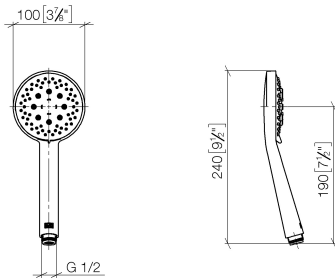

ST 050 308 5892

- 420mm projection
- Rain shower: PURE RAIN, max. flow rate 14 l/min (at 3 bar)
- Function from: 10 l/min
- rain shower Ø 300 mm
- rain shower with anti-scale system
- Hand shower: COMPACT RAIN, max. flow rate 15 l/min (at 3 bar)
- spray head Ø 100mm
- rotary diverter for fixed-riser shower/hand shower
- height of fittings up to rain shower (bottom edge) 1007mm
- height of fittings up to top edge of elbow 1167mm
- rosette for shower holder Ø 55mm
- rosette for wall mounting Ø 57mm
- rosette for shower mixer Ø 65mm
- gauge 150 mm - 13 mm
- 1500 mm metal shower hose
- 1/2" connection
- Pipe diameter 20 mm

- Three or five settings: COMPACT RAIN, COMPACT SOFT FLOW, COMPACT AQUAPRESSURE FLOW, max. flow rate 15 l/min (at 3 bar)
- with anti-scale system
- spray head Ø 100mm
- 1/2" connection
- WRAS 2210003
- Function from: 7 l/min

TARA Showerpipe 300 mm - Brushed Durabronz (23kt Gold)

TARA

ST 050 308 5892

TARA Showerpipe 300 mm - Brushed Durabronz (23kt Gold)

TARA

ST 050 308 5892

ST 050 308 5892

mm [inches]

No.	Item Number	Name	Quantity used	Delivery time
1	09 23 01 039 90	sieve	1	2

ST 050 308 5892

- shower with fixed riser projection 420mm
- overhead shower: rain flow
- rain shower Ø 300 mm
- rain shower with anti-scale system
- max. rainshower flow 14 l/min
- Function from: 10 l/min
- rotary diverter for fixed-riser shower/hand shower
- height of fittings up to rain shower (bottom edge) 1007mm
- height of fittings up to top edge of elbow 1167mm
- rosette for shower holder Ø 55mm
- rosette for wall mounting Ø 57mm
- rosette for shower mixer Ø 65mm
- gauge 150 mm - 13 mm
- 1500 mm metal shower hose
- 1/2" connection
- Pipe diameter 20 mm
- quick clearing