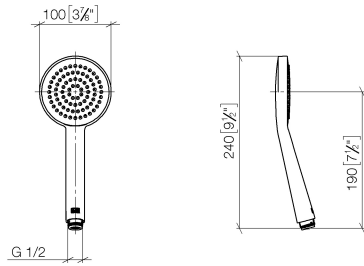

ST 050 308 6892

- shower with fixed riser projection 452mm
- Rain shower: PURE RAIN, max. flow rate 14 l/min (at 3 bar)
- Function from: 10 l/min
- rain shower Ø 300 mm
- rain shower with anti-scale system
- Hand shower: COMPACT RAIN, max. flow rate 15 l/min (at 3 bar)
- rotary diverter with volume control and shut-off function
- slide-on rosettes Ø 70 mm
- height of fittings up to rain shower (bottom edge) 964mm
- height of fittings up to top edge of elbow 1267mm
- gauge 150 mm - 13 mm
- metal shower hose 1750mm with integrated anti-twist protection
- 1/2" connection
- slide bar
- Pipe diameter 23.5 mm

TARA Shower pipe with shower thermostat 300 mm - Chrome

TARA

ST 050 308 6892

TARA Shower pipe with shower thermostat 300 mm - Chrome

TARA

ST 050 308 6892

ST 050 308 6892

mm [inches]

Flow rate chart

Certificates

DVGW_DW-6517DN0129. WRAS_2009011. LGA_29981.

Spare parts list

No.	Item Number	Name	Quantity used	Delivery time
1	09 23 01 039 90	sieve	1	2

ST 050 308 6892

- shower with fixed riser projection 452mm
- overhead shower: rain flow
- rain shower Ø 300 mm
- rain shower with anti-scale system
- max. rainshower flow 14 l/min
- Function from: 10 l/min
- rotary diverter with volume control and shut-off function
- slide-on rosettes Ø 70 mm
- height of fittings up to rain shower (bottom edge) 964mm
- height of fittings up to top edge of elbow 1267mm
- gauge 150 mm - 13 mm
- metal shower hose 1750mm with integrated anti-twist protection
- 1/2" connection
- slide bar
- Pipe diameter 23.5 mm