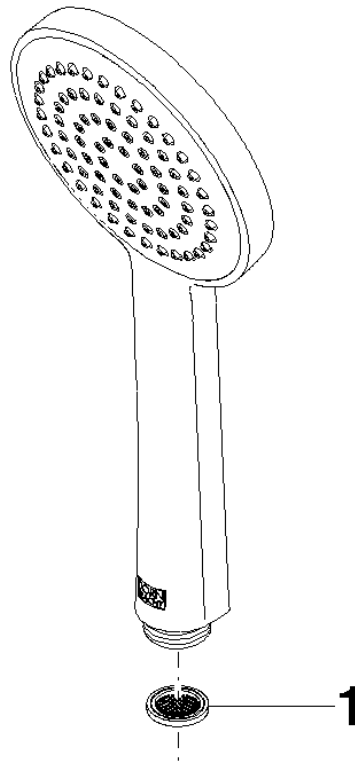

ST 050 308 6892

- shower with fixed riser projection 452mm
- Rain shower: PURE RAIN, max. flow rate 14 l/min (at 3 bar)
- Function from: 10 l/min
- rain shower Ø 300 mm
- rain shower with anti-scale system
- Hand shower: COMPACT RAIN, max. flow rate 15 l/min (at 3 bar)
- rotary diverter with volume control and shut-off function
- slide-on rosettes Ø 70 mm
- height of fittings up to rain shower (bottom edge) 964mm
- height of fittings up to top edge of elbow 1267mm
- gauge 150 mm - 13 mm
- metal shower hose 1750mm with integrated anti-twist protection
- 1/2" connection
- slide bar
- Pipe diameter 23.5 mm

TARA Shower pipe with shower thermostat 300 mm - Chrome

TARA

ST 050 308 6892

TARA Shower pipe with shower thermostat 300 mm - Chrome

TARA

ST 050 308 6892

ST 050 308 6892

mm [inches]

Flow rate chart

Certificates

DVGW_DW-6517DN0129. WRAS_2009011. LGA_29981.

Spare parts list

No.	Item Number	Name	Quantity used	Delivery time
1	09 23 01 039 90	sieve	1	2

ST 050 308 6892

- shower with fixed riser projection 452mm
- overhead shower: rain flow
- rain shower Ø 300 mm
- rain shower with anti-scale system
- max. rainshower flow 14 l/min
- Function from: 10 l/min
- rotary diverter with volume control and shut-off function
- slide-on rosettes Ø 70 mm
- height of fittings up to rain shower (bottom edge) 964mm
- height of fittings up to top edge of elbow 1267mm
- gauge 150 mm - 13 mm
- metal shower hose 1750mm with integrated anti-twist protection
- 1/2" connection
- slide bar
- Pipe diameter 23.5 mm

Spare parts list

No.	Item Number	Name	Quantity used	Delivery time
1	04 12 05 091 00-00	shower	1	10
2	04 28 22 346 00-00	pipe	1	10
3	09 14 10 008 90	seal	1	2
4	90 17 11 150 00-00	holder	1	10
5	28 322 970-00	Metal shower hose 1/2" x 3/8" x 1750 mm - Chrome	1	2
6	12 570 970-00	Slide unit - Chrome	1	10
7	90 28 22 349 00-00	pipe	1	10
8	04 17 01 250 00-00	connection	1	10
9	90 17 33 015 00-00	handle	1	10
10	90 14 20 026 00 90	seal	1	2
11	90 17 33 021 00-00	handle	1	10