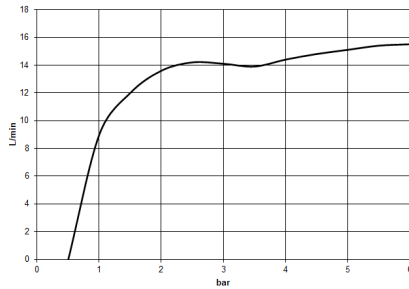

TARA Shower pipe with shower thermostat 300 mm - Chrome

TARA

ST 050 308 6892

TARA Shower pipe with shower thermostat 300 mm - Chrome

TARA

ST 050 308 6892

ST 050 308 6892

mm [inches]

Flow rate chart

Certificates

DVGW_DW-6517DN0129. WRAS_2009011. LGA_29981.

Spare parts list

No.	Item Number	Name	Quantity used	Delivery time
1	09 23 01 039 90	sieve	1	2

ST 050 308 6892

- shower with fixed riser projection 452mm
- overhead shower: rain flow
- rain shower Ø 300 mm
- rain shower with anti-scale system
- max. rainshower flow 14 l/min
- Function from: 10 l/min
- rotary diverter with volume control and shut-off function
- slide-on rosettes Ø 70 mm
- height of fittings up to rain shower (bottom edge) 964mm
- height of fittings up to top edge of elbow 1267mm
- gauge 150 mm - 13 mm
- metal shower hose 1750mm with integrated anti-twist protection
- 1/2" connection
- slide bar
- Pipe diameter 23.5 mm