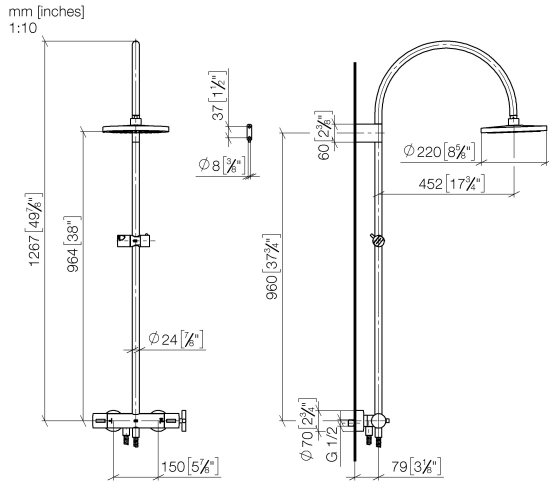

TARA Shower pipe with shower thermostat 300 mm - Chrome

TARA

ST 050 308 6892

TARA Shower pipe with shower thermostat 300 mm - Chrome

TARA

ST 050 308 6892

ST 050 308 6892

mm [inches]

Flow rate chart

Certificates

DVGW_DW-6517DN0129. WRAS_2009011. LGA_29981.

Spare parts list

No.	Item Number	Name	Quantity used	Delivery time
1	09 23 01 039 90	sieve	1	2

ST 050 308 6892

- shower with fixed riser projection 452mm
- overhead shower: rain flow
- rain shower Ø 300 mm
- rain shower with anti-scale system
- max. rainshower flow 14 l/min
- Function from: 10 l/min
- rotary diverter with volume control and shut-off function
- slide-on rosettes Ø 70 mm
- height of fittings up to rain shower (bottom edge) 964mm
- height of fittings up to top edge of elbow 1267mm
- gauge 150 mm - 13 mm
- metal shower hose 1750mm with integrated anti-twist protection
- 1/2" connection
- slide bar
- Pipe diameter 23.5 mm

TARA Shower pipe with shower thermostat 300 mm - Chrome

TARA

ST 050 308 6892

ST 050 308 6892

Flow rate chart

Certificates

Belgaqua_24-006-
27_8.

ST 050 308 6892

Spare parts list

No.	Item Number	Name	Quantity used	Delivery time
1	04 12 05 091 00-00	shower	1	10
2	04 28 22 346 00-00	pipe	1	10
3	09 14 10 008 90	seal	1	2
4	90 17 11 150 00-00	holder	1	10
5	28 322 970-00	Metal shower hose 1/2" x 3/8" x 1750 mm - Chrome	1	2
6	12 570 970-00	Slide unit - Chrome	1	10
7	90 28 22 349 00-00	pipe	1	10
8	04 17 01 250 00-00	connection	1	10
9	90 17 33 015 00-00	handle	1	10
10	90 14 20 026 00 90	seal	1	2
11	90 17 33 021 00-00	handle	1	10