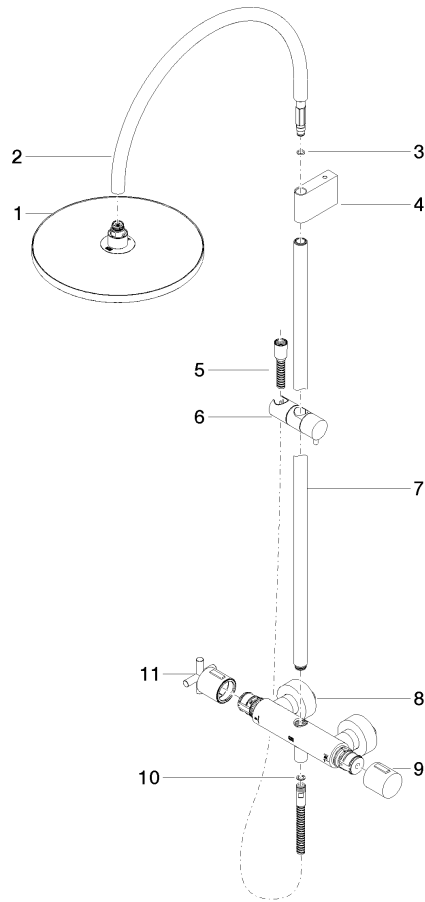

TARA Shower pipe with shower thermostat 300 mm - Chrome

TARA

ST 050 308 6892

TARA Shower pipe with shower thermostat 300 mm - Chrome

TARA

ST 050 308 6892

ST 050 308 6892

mm [inches]

Flow rate chart

Certificates

DVGW_DW-6517DN0129. WRAS_2009011. LGA_29981.

Spare parts list

No.	Item Number	Name	Quantity used	Delivery time
1	09 23 01 039 90	sieve	1	2

ST 050 308 6892

- shower with fixed riser projection 452mm
- overhead shower: rain flow
- rain shower Ø 300 mm
- rain shower with anti-scale system
- max. rainshower flow 14 l/min
- Function from: 10 l/min
- rotary diverter with volume control and shut-off function
- slide-on rosettes Ø 70 mm
- height of fittings up to rain shower (bottom edge) 964mm
- height of fittings up to top edge of elbow 1267mm
- gauge 150 mm - 13 mm
- metal shower hose 1750mm with integrated anti-twist protection
- 1/2" connection
- slide bar
- Pipe diameter 23.5 mm

TARA Shower pipe with shower thermostat 300 mm - Chrome

TARA

ST 050 308 6892

ST 050 308 6892

Flow rate chart

Certificates

Belgaqua_24-006-
27_8.

ST 050 308 6892

Spare parts list

No.	Item Number	Name	Quantity used	Delivery time
1	04 12 05 091 00-00	shower	1	10
2	04 28 22 346 00-00	pipe	1	10
3	09 14 10 008 90	seal	1	2
4	90 17 11 150 00-00	holder	1	10
5	28 322 970-00	Metal shower hose 1/2" x 3/8" x 1750 mm - Chrome	1	2
6	12 570 970-00	Slide unit - Chrome	1	10
7	90 28 22 349 00-00	pipe	1	10
8	04 17 01 250 00-00	connection	1	10
9	90 17 33 015 00-00	handle	1	10
10	90 14 20 026 00 90	seal	1	2
11	90 17 33 021 00-00	handle	1	10