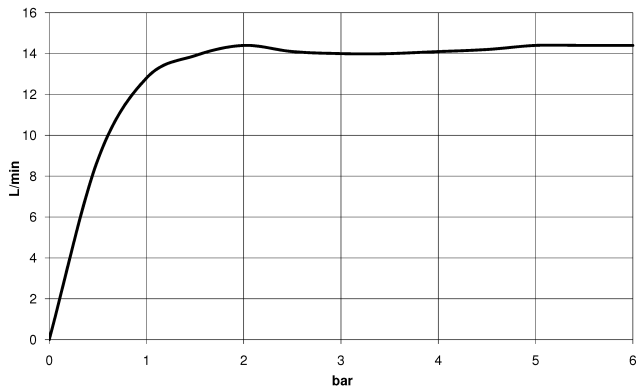

TARA Shower pipe with shower thermostat 300 mm - Chrome

TARA

ST 050 308 6892

ST 050 308 6892

Flow rate chart

Certificates

Belgaqua_24-006-
27_8.

ST 050 308 6892