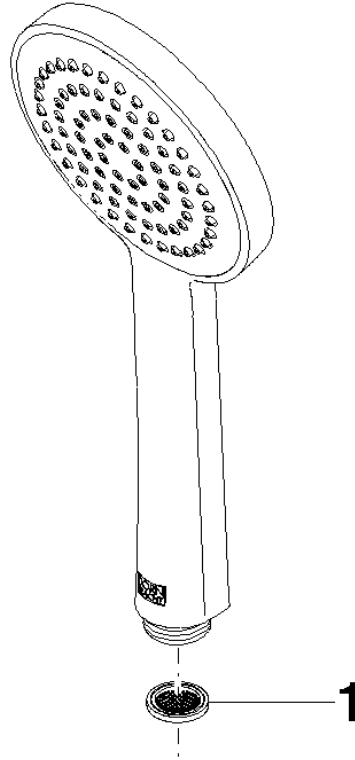

Showerpipe with shower thermostat - Chrome

TARA

ST 050 308 7892

Fits: TARA, VAIA, META

- shower with fixed riser projection 452mm
- Rain shower: PURE RAIN, max. flow rate 14 l/min (at 3 bar)
- rain shower Ø 300 mm
- rain shower with anti-scale system
- Hand shower: COMPACT RAIN, max. flow rate 15 l/min (at 3 bar)
- spray head Ø 100mm
- rotary diverter with volume control and shut-off function
- slide-on rosettes Ø 70 mm
- height of fittings up to rain shower (bottom edge) 963mm
- height of fittings up to top edge of elbow 1267mm
- gauge 150 mm - 13 mm
- metal shower hose 1750mm with integrated anti-twist protection
- 1/2" connection
- slide bar
- Pipe diameter 23.5 mm

Showerpipe with shower thermostat - Chrome

TARA

ST 050 308 7892

Showerpipe with shower thermostat - Chrome

TARA

ST 050 308 7892

ST 050 308 7892

mm [inches]

Flow rate chart

Certificates

DVGW_DW-
6517DN0129.

WRAS_2009011.

LGA_29981.

Spare parts list

No.	Item Number	Name	Quantity used	Delivery time
1	09 23 01 039 90	sieve	1	2

ST 050 308 7892

Fits: TARA, VAIA, META

- shower with fixed riser projection 452mm
- overhead shower: rain flow
- rain shower Ø 300 mm
- rain shower with anti-scale system
- max. rainshower flow 14 l/min
- rotary diverter with volume control and shut-off function
- slide-on rosettes Ø 70 mm
- height of fittings up to rain shower (bottom edge) 963mm
- height of fittings up to top edge of elbow 1267mm
- gauge 150 mm - 13 mm
- metal shower hose 1750mm with integrated anti-twist protection
- 1/2" connection
- slide bar
- Pipe diameter 23.5 mm
- quick clearing