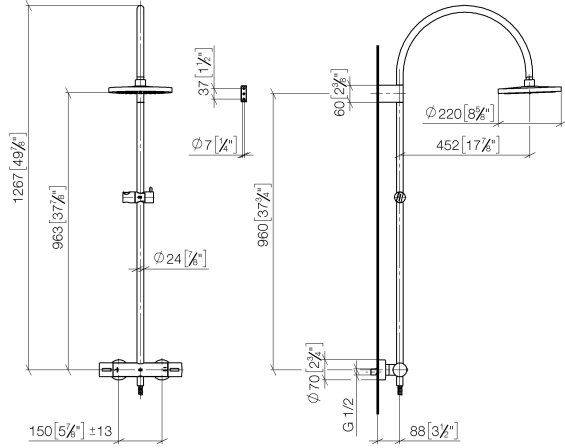

Showerpipe with shower thermostat - Chrome

TARA

ST 050 308 7892

Fits: TARA, VAIA, META

- shower with fixed riser projection 452mm
- Rain shower: PURE RAIN, max. flow rate 14 l/min (at 3 bar)
- rain shower Ø 300 mm
- rain shower with anti-scale system
- Hand shower: COMPACT RAIN, max. flow rate 15 l/min (at 3 bar)
- spray head Ø 100mm
- rotary diverter with volume control and shut-off function
- slide-on rosettes Ø 70 mm
- height of fittings up to rain shower (bottom edge) 963mm
- height of fittings up to top edge of elbow 1267mm
- gauge 150 mm - 13 mm
- metal shower hose 1750mm with integrated anti-twist protection
- 1/2" connection
- slide bar
- Pipe diameter 23.5 mm

Fits: TARA, VAIA, META

- shower with fixed riser projection 452mm
- overhead shower: rain flow
- rain shower Ø 300 mm
- rain shower with anti-scale system
- max. rainshower flow 14 l/min
- rotary diverter with volume control and shut-off function
- slide-on rosettes Ø 70 mm
- height of fittings up to rain shower (bottom edge) 963mm
- height of fittings up to top edge of elbow 1267mm
- gauge 150 mm - 13 mm
- metal shower hose 1750mm with integrated anti-twist protection
- 1/2" connection
- slide bar
- Pipe diameter 23.5 mm
- quick clearing

Showerpipe with shower thermostat - Chrome

TARA

ST 050 308 7892

ST 050 308 7892

mm [inches]
M 1:10

Flow rate chart

Certificates

Belgaqua_24-006- LGA_38736.
27_8.

ST 050 308 7892

Spare parts list

No.	Item Number	Name	Quantity used	Delivery time
1	04 12 05 091 00-00	shower	1	10
2	04 28 22 346 00-00	pipe	1	10
3	09 14 10 008 90	seal	1	2
4	90 17 11 150 00-00	holder	1	10
5	28 322 970-00	Metal shower hose 1/2" x 3/8" x 1750 mm - Chrome	1	2
6	12 570 970-00	Slide unit - Chrome	1	10
7	90 28 22 349 00-00	pipe	1	10
8	04 17 01 250 00-00	connection	1	10
9	90 17 33 015 00-00	handle	1	10
10	90 14 20 026 00 90	seal	1	2