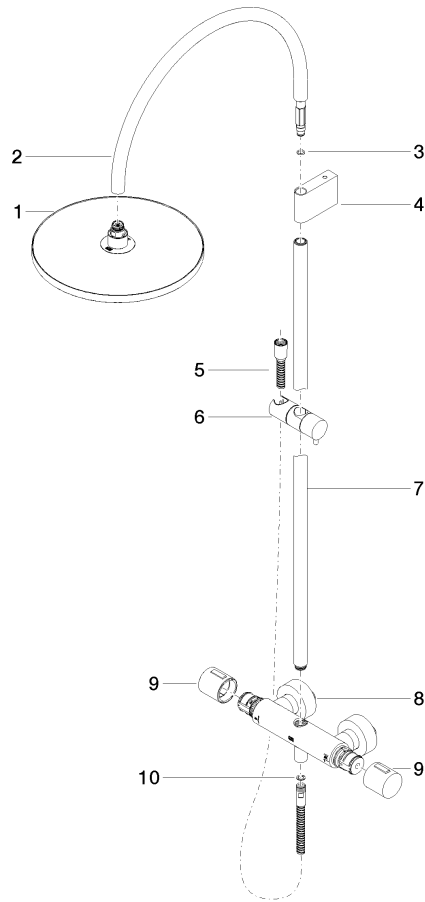

Showerpipe with shower thermostat - Chrome

TARA

ST 050 308 7892

Fits: TARA, VAIA, META

- shower with fixed riser projection 452mm
- Rain shower: PURE RAIN, max. flow rate 14 l/min (at 3 bar)
- rain shower Ø 300 mm
- rain shower with anti-scale system
- Hand shower: COMPACT RAIN, max. flow rate 15 l/min (at 3 bar)
- spray head Ø 100mm
- rotary diverter with volume control and shut-off function
- slide-on rosettes Ø 70 mm
- height of fittings up to rain shower (bottom edge) 963mm
- height of fittings up to top edge of elbow 1267mm
- gauge 150 mm - 13 mm
- metal shower hose 1750mm with integrated anti-twist protection
- 1/2" connection
- slide bar
- Pipe diameter 23.5 mm

Fits: TARA, VAIA, META

- shower with fixed riser projection 452mm
- overhead shower: rain flow
- rain shower Ø 300 mm
- rain shower with anti-scale system
- max. rainshower flow 14 l/min
- rotary diverter with volume control and shut-off function
- slide-on rosettes Ø 70 mm
- height of fittings up to rain shower (bottom edge) 963mm
- height of fittings up to top edge of elbow 1267mm
- gauge 150 mm - 13 mm
- metal shower hose 1750mm with integrated anti-twist protection
- 1/2" connection
- slide bar
- Pipe diameter 23.5 mm
- quick clearing

Showerpipe with shower thermostat - Chrome

TARA

ST 050 308 7892

ST 050 308 7892

mm [inches]
M 1:10

Flow rate chart

Certificates

Belgaqua_24-006- LGA_38736.
27_8.

ST 050 308 7892

Spare parts list

No.	Item Number	Name	Quantity used	Delivery time
1	04 12 05 091 00-00	shower	1	10
2	04 28 22 346 00-00	pipe	1	10
3	09 14 10 008 90	seal	1	2
4	90 17 11 150 00-00	holder	1	10
5	28 322 970-00	Metal shower hose 1/2" x 3/8" x 1750 mm - Chrome	1	2
6	12 570 970-00	Slide unit - Chrome	1	10
7	90 28 22 349 00-00	pipe	1	10
8	04 17 01 250 00-00	connection	1	10
9	90 17 33 015 00-00	handle	1	10
10	90 14 20 026 00 90	seal	1	2