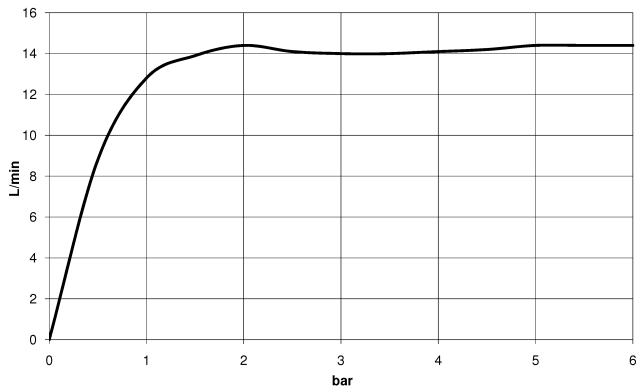

Showerpipe with shower thermostat - Chrome

TARA

ST 050 308 7892

ST 050 308 7892

mm [inches]
M 1:10

Flow rate chart

Certificates

Belgaqua_24-006- LGA_38736.
27_8.