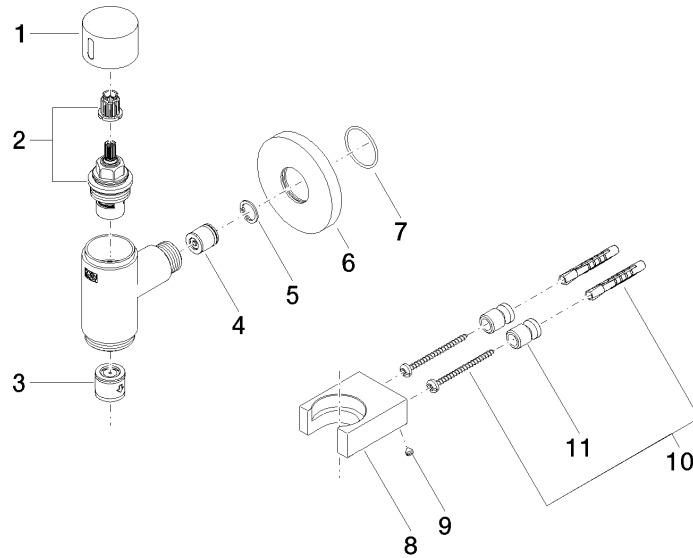

ST 050 608 5070
mm [inches]

Flow rate chart

Spare parts list

No.	Item Number	Name	Quantity used	Delivery time
1	09 14 20 003 90	seal	1	2
2	09 28 10 116-12	ring	1	30

**WATER TUBE Kneipp wall elbow with hose holder with individual rosettes -
Chrome**

Recommended miscellaneous

Concealed wall elbow -

- min. recess depth 90 mm
- max. recess depth 163 mm

35 085 970 90

Required miscellaneous

**WATER TUBE Kneipp hose white
2000 mm - Chrome**

- hose nozzle with sleeve M33
- with holding ring

28 285 979-00

Required miscellaneous

**WATER TUBE Kneipp hose black
2000 mm - Chrome**

- hose nozzle with sleeve M33
- with holding ring

28 286 979-00

WATER TUBE Kneipp wall elbow with hose holder with individual rosettes -
Chrome

LULU

ST 050 608 5979

ST 050 608 5070
mm [inches]

Flow rate chart

ST 050 608 5979

Spare parts list

No.	Item Number	Name	Quantity used	Delivery time
1	09 20 97 021-00	handle	1	10
2	90 90 03 145 00 90	top	1	2
3	90 23 01 045 00 90	back-flow preventer	1	2
4	09 23 01 046 90	back-flow preventer	1	2
5	09 16 01 014 90	ring	1	2
6	09 27 97 020-00	rosette	1	10
7	09 14 10 135 90	seal	1	2
8	09 17 20 023-00	holder	1	10
9	09 31 11 148 90	pin	1	2
10	05 17 20 726 02 90	fixing set	1	2
11	08 17 20 726 90	holder	1	2