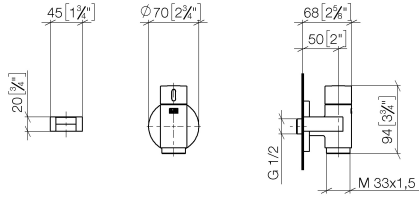

ST 050 608 5070
mm [inches]

Flow rate chart

Spare parts list

No.	Item Number	Name	Quantity used	Delivery time
1	09 14 20 003 90	seal	1	2
2	09 28 10 116-12	ring	1	30

**WATER TUBE Kneipp wall elbow with hose holder with individual rosettes -
Chrome**

Recommended miscellaneous

Concealed wall elbow -

- min. recess depth 90 mm
- max. recess depth 163 mm

35 085 970 90

Required miscellaneous

**WATER TUBE Kneipp hose white
2000 mm - Chrome**

- hose nozzle with sleeve M33
- with holding ring

28 285 979-00

Required miscellaneous

**WATER TUBE Kneipp hose black
2000 mm - Chrome**

- hose nozzle with sleeve M33
- with holding ring

28 286 979-00

WATER TUBE Kneipp wall elbow with hose holder with individual rosettes -
Chrome

LULU

ST 050 608 5979

ST 050 608 5070
mm [inches]

Flow rate chart

ST 050 608 5979

Spare parts list

No.	Item Number	Name	Quantity used	Delivery time
1	09 20 97 021-00	handle	1	10
2	90 90 03 145 00 90	top	1	2
3	90 23 01 045 00 90	back-flow preventer	1	2
4	09 23 01 046 90	back-flow preventer	1	2
5	09 16 01 014 90	ring	1	2
6	09 27 97 020-00	rosette	1	10
7	09 14 10 135 90	seal	1	2
8	09 17 20 023-00	holder	1	10
9	09 31 11 148 90	pin	1	2
10	05 17 20 726 02 90	fixing set	1	2
11	08 17 20 726 90	holder	1	2