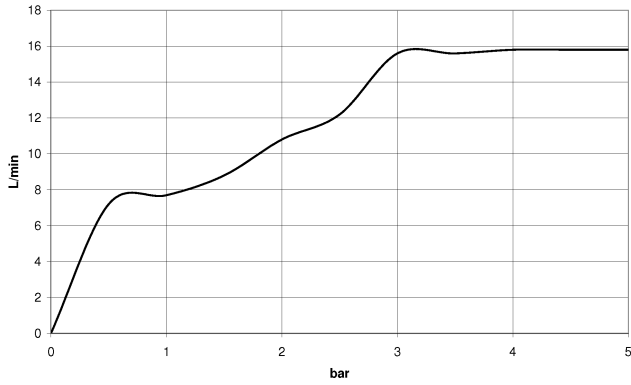

Recommended miscellaneous

Concealed wall elbow -

- min. recess depth 90 mm
- max. recess depth 163 mm

35 085 970 90

Required miscellaneous

**WATER TUBE Kneipp hose white
2000 mm - Chrome**

- hose nozzle with sleeve M33
- with holding ring

28 285 979-00

Required miscellaneous

**WATER TUBE Kneipp hose black
2000 mm - Chrome**

- hose nozzle with sleeve M33
- with holding ring

28 286 979-00

WATER TUBE Kneipp wall elbow with hose holder with individual rosettes -
Chrome

LULU

ST 050 608 5979

ST 050 608 5070
mm [inches]

Flow rate chart

ST 050 608 5979

Spare parts list

No.	Item Number	Name	Quantity used	Delivery time
1	09 20 97 021-00	handle	1	10
2	90 90 03 145 00 90	top	1	2
3	90 23 01 045 00 90	back-flow preventer	1	2
4	09 23 01 046 90	back-flow preventer	1	2
5	09 16 01 014 90	ring	1	2
6	09 27 97 020-00	rosette	1	10
7	09 14 10 135 90	seal	1	2
8	09 17 20 023-00	holder	1	10
9	09 31 11 148 90	pin	1	2
10	05 17 20 726 02 90	fixing set	1	2
11	08 17 20 726 90	holder	1	2