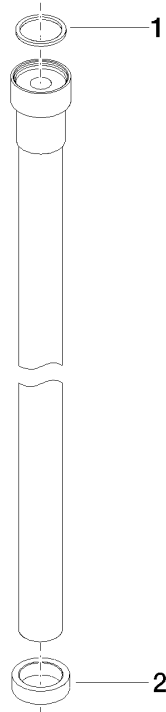

**WATER TUBE Kneipp wall elbow with hose holder with individual rosettes -
Chrome**

LULU

ST 050 608 5979

Fits: LULU, MADISON, TARA, LISSÉ, VAIA,
META

- LAMINAR FLOW, max. flow rate 15 l/min (at 3 bar)
- with volume control
- rosettes Ø 60 mm
- holder for Kneipp hose
- 1/2" wall elbow

	Chrome	ST 050 608 5979-00
	Brushed Platinum	ST 050 608 5979-06
	Platinum	ST 050 608 5979-08
	Dark Chrome	ST 050 608 5979-19
	Light Gold	ST 050 608 5979-26
	Brushed Light Gold	ST 050 608 5979-27
	Brushed Durabronze (23kt Gold)	ST 050 608 5979-28
	Matte Black	ST 050 608 5979-33
	Brushed Bronze	ST 050 608 5979-42
	Brushed Champagne (22kt Gold)	ST 050 608 5979-46
	Champagne (22kt Gold)	ST 050 608 5979-47
	Brushed Chrome	ST 050 608 5979-93
	Brushed Dark Platinum	ST 050 608 5979-99

**WATER TUBE Kneipp wall elbow with hose holder with individual rosettes -
Chrome**

LULU

ST 050 608 5979

- hose nozzle with sleeve M33
- with holding ring

	Chrome	28 285 979-00
	Brushed Platinum	28 285 979-06
	Platinum	28 285 979-08
	Dark Chrome	28 285 979-19
	Brushed Durabronze (23kt Gold)	28 285 979-28
	Matte Black	28 285 979-33
	Brushed Champagne (22kt Gold)	28 285 979-46
	Champagne (22kt Gold)	28 285 979-47
	Brushed Chrome	28 285 979-93
	Brushed Dark Platinum	28 285 979-99

ST 050 608 5070
mm [inches]

Flow rate chart

Spare parts list

No.	Item Number	Name	Quantity used	Delivery time
1	09 14 20 003 90	seal	1	2
2	09 28 10 116-12	ring	1	30

**WATER TUBE Kneipp wall elbow with hose holder with individual rosettes -
Chrome**