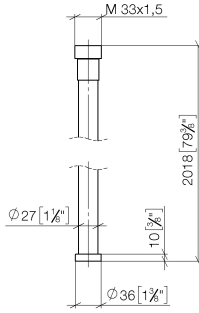

ST 050 608 5070
mm [inches]

Flow rate chart

Spare parts list

No.	Item Number	Name	Quantity used	Delivery time
1	09 14 20 003 90	seal	1	2
2	09 28 10 116-12	ring	1	30

**WATER TUBE Kneipp wall elbow with hose holder with individual rosettes -
Chrome**

LULU

ST 050 608 5979

Fits: LULU, MADISON, TARA, LISSÉ, VAIA, META

- LAMINAR FLOW, max. flow rate 15 l/min (at 3 bar)
- with volume control
- rosette Ø 60 mm
- holder for Kneipp hose
- 1/2" wall elbow
- without hose

LULU

ST 050 608 5979

ST 050 608 5070
mm [inches]

Flow rate chart

ST 050 608 5979

Spare parts list

No.	Item Number	Name	Quantity used	Delivery time
1	09 20 97 021-00	handle	1	10
2	90 90 03 145 00 90	top	1	2
3	90 23 01 045 00 90	back-flow preventer	1	2
4	09 23 01 046 90	back-flow preventer	1	2
5	09 16 01 014 90	ring	1	2
6	09 27 97 020-00	rosette	1	10
7	09 14 10 135 90	seal	1	2
8	09 17 20 023-00	holder	1	10
9	09 31 11 148 90	pin	1	2
10	05 17 20 726 02 90	fixing set	1	2
11	08 17 20 726 90	holder	1	2