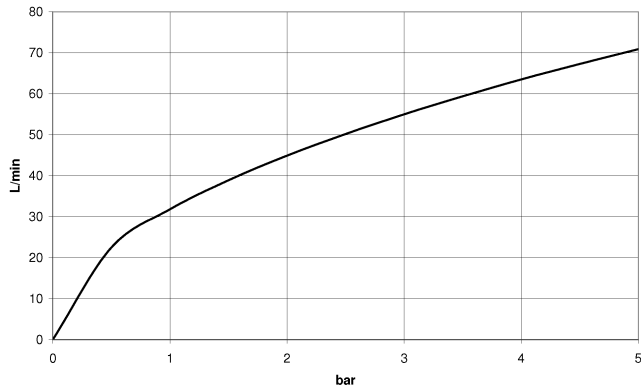

**WATER TUBE Kneipp wall elbow with hose holder with individual rosettes -
Chrome**

LULU

ST 050 608 5979

Fits: LULU, MADISON, TARA, LISSÉ, VAIA,
META

- LAMINAR FLOW, max. flow rate 15 l/min (at 3 bar)
- with volume control
- rosettes Ø 60 mm
- holder for Kneipp hose
- 1/2" wall elbow

ST 050 608 5070
mm [inches]

Flow rate chart

Spare parts list

No.	Item Number	Name	Quantity used	Delivery time
1	09 14 20 003 90	seal	1	2
2	09 28 10 116-12	ring	1	30

**WATER TUBE Kneipp wall elbow with hose holder with individual rosettes -
Chrome**