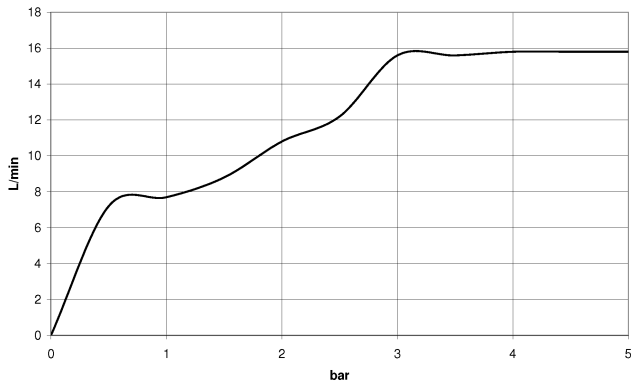

Recommended miscellaneous

- Concealed wall elbow -** 35 085 970 90
- max. recess depth 163 mm
 - min. recess depth 90 mm

Required miscellaneous

- WATER TUBE Kneipp hose white 2000 mm - Chrome** 28 285 979-00
- with holding ring
 - hose nozzle with sleeve M33

Required miscellaneous

- WATER TUBE Kneipp hose black 2000 mm - Chrome** 28 286 979-00
- with holding ring
 - hose nozzle with sleeve M33

ST 050 611 6979

mm [inches]

Flow rate chart

Certificates

Belgaqua_21-381-
27_7.