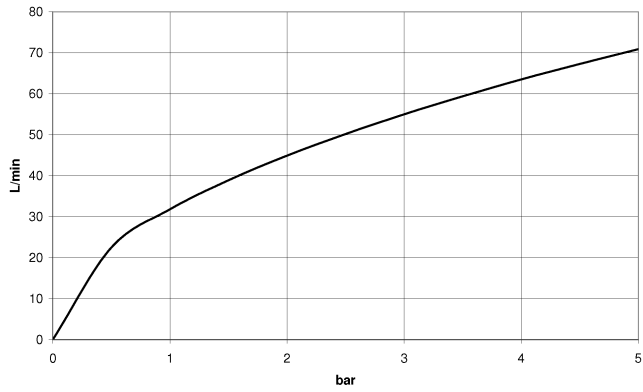

WATER TUBE Kneipp wall elbow - Chrome

LULU

ST 050 611 6979

ST 050 611 6979

mm [inches]

Flow rate chart

Spare parts list

No.	Item Number	Name	Quantity used	Delivery time
1	09 14 20 003 90	seal	1	2
2	09 28 10 116-12	ring	1	30