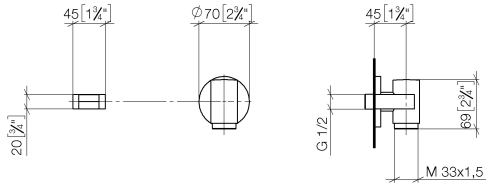

Recommended miscellaneous

- Concealed wall elbow -** 35 085 970 90
- max. recess depth 163 mm
 - min. recess depth 90 mm

Required miscellaneous

- WATER TUBE Kneipp hose white 2000 mm - Chrome** 28 285 979-00
- with holding ring
 - hose nozzle with sleeve M33

Required miscellaneous

- WATER TUBE Kneipp hose black 2000 mm - Chrome** 28 286 979-00
- with holding ring
 - hose nozzle with sleeve M33

ST 050 611 6979

mm [inches]

Flow rate chart

Certificates

Belgaqua_21-381-
27_7.

WATER TUBE Kneipp wall elbow - Chrome

LULU

ST 050 611 6979

ST 050 611 6979

mm [inches]

Flow rate chart

Spare parts list

No.	Item Number	Name	Quantity used	Delivery time
1	09 14 20 003 90	seal	1	2
2	09 28 10 116-12	ring	1	30