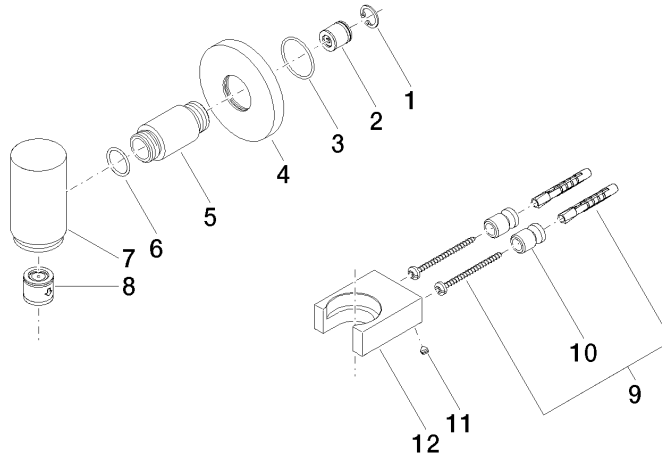

Recommended miscellaneous

- Concealed wall elbow -** 35 085 970 90
- max. recess depth 163 mm
 - min. recess depth 90 mm

Required miscellaneous

- WATER TUBE Kneipp hose white 2000 mm - Chrome** 28 285 979-00
- with holding ring
 - hose nozzle with sleeve M33

Required miscellaneous

- WATER TUBE Kneipp hose black 2000 mm - Chrome** 28 286 979-00
- with holding ring
 - hose nozzle with sleeve M33

ST 050 611 6979

mm [inches]

Flow rate chart

Certificates

Belgaqua_21-381-
27_7.

ST 050 611 6979

Spare parts list

No.	Item Number	Name	Quantity used	Delivery time
1	09 16 01 014 90	ring	1	2
2	09 23 01 046 90	back-flow preventer	1	2
3	09 14 10 135 90	seal	1	2
4	09 27 97 020-00	rosette	1	10
5	09 24 04 138-00	nipple	1	60
6	09 14 10 053 90	seal	1	2
7	09 11 03 051-00	connection	1	10
8	90 23 01 045 00 90	back-flow preventer	1	2
9	05 17 20 726 02 90	fixing set	1	2
10	08 17 20 726 90	holder	2	2
11	09 31 11 148 90	pin	2	2
12	09 17 20 023-00	holder	1	10

WATER TUBE Kneipp wall elbow - Chrome

LULU

ST 050 611 6979

ST 050 611 6979

mm [inches]

Flow rate chart

Spare parts list

No.	Item Number	Name	Quantity used	Delivery time
1	09 14 20 003 90	seal	1	2
2	09 28 10 116-12	ring	1	30