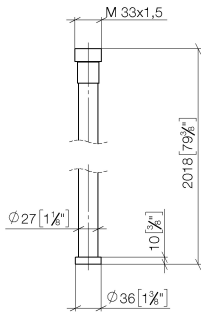

Required miscellaneous

- WATER TUBE Kneipp hose black 2000 mm - Chrome** 28 286 979-00
- with holding ring
 - hose nozzle with sleeve M33

ST 050 611 6979

mm [inches]

Flow rate chart

Certificates

Belgaqua_21-381-
27_7.

ST 050 611 6979

Spare parts list

No.	Item Number	Name	Quantity used	Delivery time
1	09 16 01 014 90	ring	1	2
2	09 23 01 046 90	back-flow preventer	1	2
3	09 14 10 135 90	seal	1	2
4	09 27 97 020-00	rosette	1	10
5	09 24 04 138-00	nipple	1	60
6	09 14 10 053 90	seal	1	2
7	09 11 03 051-00	connection	1	10
8	90 23 01 045 00 90	back-flow preventer	1	2
9	05 17 20 726 02 90	fixing set	1	2
10	08 17 20 726 90	holder	2	2
11	09 31 11 148 90	pin	2	2
12	09 17 20 023-00	holder	1	10

ST 050 611 6979

- hose nozzle with sleeve M33
- with holding ring

	Chrome	28 285 979-00
	Brushed Platinum	28 285 979-06
	Platinum	28 285 979-08
	Dark Chrome	28 285 979-19
	Brushed Durabronze (23kt Gold)	28 285 979-28
	Matte Black	28 285 979-33
	Brushed Champagne (22kt Gold)	28 285 979-46
	Champagne (22kt Gold)	28 285 979-47
	Brushed Chrome	28 285 979-93
	Brushed Dark Platinum	28 285 979-99

WATER TUBE Kneipp wall elbow - Chrome

LULU

ST 050 611 6979

ST 050 611 6979

mm [inches]

Flow rate chart

Spare parts list

No.	Item Number	Name	Quantity used	Delivery time
1	09 14 20 003 90	seal	1	2
2	09 28 10 116-12	ring	1	30