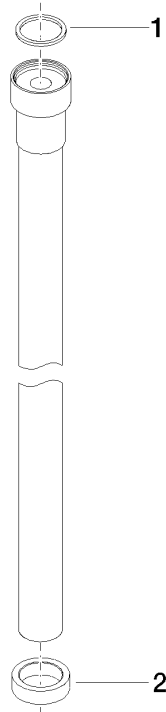

WATER TUBE Kneipp wall elbow - Chrome

LULU

ST 050 611 6979

Fits: LULU, MADISON, TARA, LISSÉ, VAIA, META

- LAMINAR FLOW, max. flow rate 15 l/min (at 3 bar)
- rosette Ø 70 mm
- holder for Kneipp hose
- hose nozzle with sleeve M33
- with holding ring
- 1/2" wall elbow

Product change as of 1.4.2023: max. flow 15 l/min

	Chrome	27 820 979-00
	Brushed Platinum	27 820 979-06
	Platinum	27 820 979-08
	Dark Chrome	27 820 979-19
	Brushed Durabronze (23kt Gold)	27 820 979-28
	Matte Black	27 820 979-33
	Brushed Bronze	27 820 979-42
	Brushed Champagne (22kt Gold)	27 820 979-46
	Champagne (22kt Gold)	27 820 979-47
	Brushed Chrome	27 820 979-93
	Brushed Dark Platinum	27 820 979-99

ST 050 611 6979

Spare parts list

No.	Item Number	Name	Quantity used	Delivery time
1	09 16 01 014 90	ring	1	2
2	09 23 01 046 90	back-flow preventer	1	2
3	09 14 10 135 90	seal	1	2
4	09 27 97 020-00	rosette	1	10
5	09 24 04 138-00	nipple	1	60
6	09 14 10 053 90	seal	1	2
7	09 11 03 051-00	connection	1	10
8	90 23 01 045 00 90	back-flow preventer	1	2
9	05 17 20 726 02 90	fixing set	1	2
10	08 17 20 726 90	holder	2	2
11	09 31 11 148 90	pin	2	2
12	09 17 20 023-00	holder	1	10

WATER TUBE Kneipp wall elbow - Chrome

LULU

ST 050 611 6979

ST 050 611 6979

mm [inches]

Flow rate chart

Spare parts list

No.	Item Number	Name	Quantity used	Delivery time
1	09 14 20 003 90	seal	1	2
2	09 28 10 116-12	ring	1	30