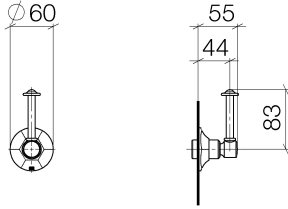

ST 060 401 0371

- rosette Ø 60 mm
- head part with cut-to-length spindle and sleeve

Individual components of this set

You need the following components for this set

1x 11 170 370-28

1x 36 608 371-28

MADISON Wall valve clockwise closing 3/4" - Brushed Durabronz (23kt Gold)

MADISON

ST 060 401 0371

MADISON Wall valve clockwise closing 3/4" - Brushed Durabronz (23kt Gold)

MADISON

ST 060 401 0371

ST 060 401 0371

Certificates

WRAS_2010066.

Spare parts list

No.	Item Number	Name	Quantity used	Delivery time
1	90 90 03 127 00 90	top	1	2
2	09 23 10 125-00	nut	1	10
3	90 14 10 063 00 90	seal	1	2
4	09 27 37 102-28	rosette	1	20
5	09 30 30 069 90	screw	1	2
6	09 30 11 194 90	disc	1	2
7	09 18 30 007-28	sleeve	1	-
Spare part can no longer be ordered, please order the replacement item				
8	90 28 10 030 00 90	ring	1	2
9	09 12 12 064-28	base	1	-
Spare part can no longer be ordered, please order the replacement item				
10	90 14 15 021 00 90	ring	1	2
11	09 21 02 161-28	cover	1	20
12	09 20 37 101-28	handle	1	20
13	09 20 37 001-28	handle	1	20
14	09 28 22 013 90	pipe	1	2
15	11 170 370-28	MADISON Lever insert - Brushed Durabron (23kt Gold)	1	20
16	09 30 30 062-28	screw	1	20