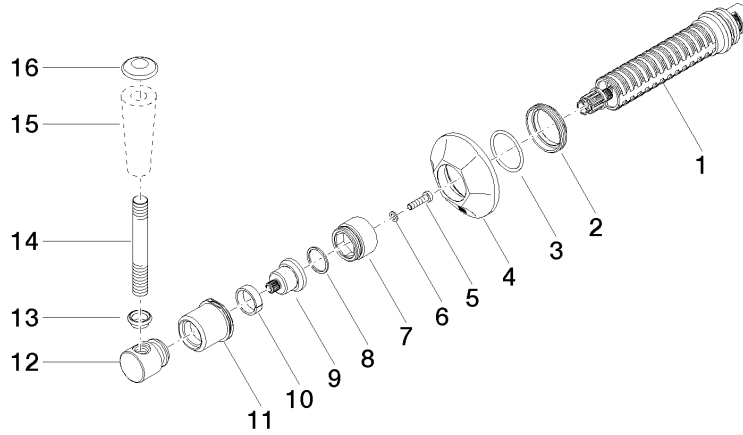

ST 060 401 0371

- rosette Ø 60 mm
- head part with cut-to-length spindle and sleeve

Individual components of this set

You need the following components for this set

1x 11 170 370-28

1x 36 608 371-28

MADISON Wall valve clockwise closing 3/4" - Brushed Durabronz (23kt Gold)

ST 060 401 0371

ST 060 401 0371

Parts for other
finishes can be found
here: [Chrome](#)

MADISON Wall valve clockwise closing 3/4" - Brushed Durabronz (23kt Gold)

MADISON

ST 060 401 0371

MADISON Wall valve clockwise closing 3/4" - Brushed Durabronz (23kt Gold)

MADISON

ST 060 401 0371

MADISON Wall valve clockwise closing 3/4" - Brushed Durabronz (23kt Gold)

MADISON

ST 060 401 0371

ST 060 401 0371

Certificates

WRAS_2010066.

Spare parts list

No.	Item Number	Name	Quantity used	Delivery time
1	90 90 03 127 00 90	top	1	2
2	09 23 10 125-00	nut	1	10
3	90 14 10 063 00 90	seal	1	2
4	09 27 37 102-28	rosette	1	20
5	09 30 30 069 90	screw	1	2
6	09 30 11 194 90	disc	1	2
7	09 18 30 007-28	sleeve	1	-
Spare part can no longer be ordered, please order the replacement item				
8	90 28 10 030 00 90	ring	1	2
9	09 12 12 064-28	base	1	-
Spare part can no longer be ordered, please order the replacement item				
10	90 14 15 021 00 90	ring	1	2
11	09 21 02 161-28	cover	1	20
12	09 20 37 101-28	handle	1	20
13	09 20 37 001-28	handle	1	20
14	09 28 22 013 90	pipe	1	2
15	11 170 370-28	MADISON Lever insert - Brushed Durabron (23kt Gold)	1	20
16	09 30 30 062-28	screw	1	20