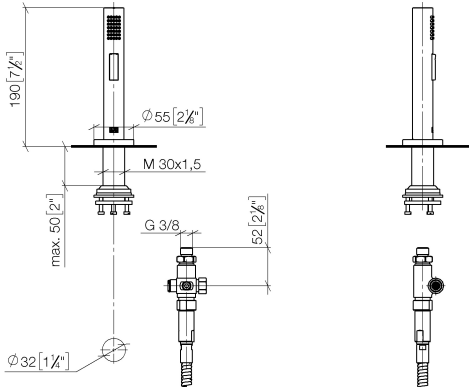

ST 110 100 1682

mm [inches]