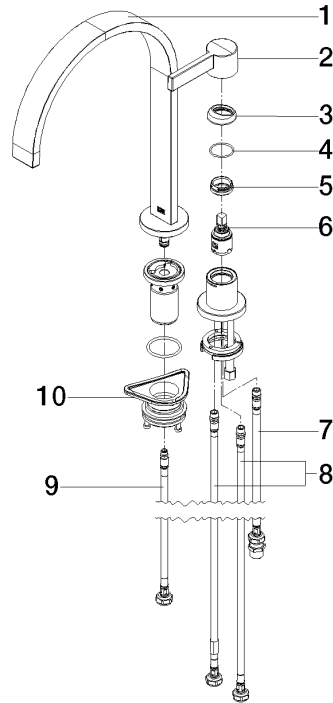

Spare parts list

No.	Item Number	Name	Quantity used	Delivery time
1	90 28 22 390 00-00	spout	1	10
2	90 20 87 003 00-00	handle	1	-
Spare part can no longer be ordered, please order the replacement item				
3	09 28 30 026-00	cover	1	10
4	09 14 10 091 90	seal	1	2
5	09 24 04 266 90	nut	1	2
6	90 15 05 042 00 90	cartridge	1	2
7	04 30 04 104 00 90	hose	1	2
8	04 30 04 105 00 90	hose	2	2
9	04 30 04 100 00 90	hose	1	2
10	90 30 10 057 00 90	fixing set	1	-
Spare part can no longer be ordered, please order the replacement item				

ST 110 100 1682

- with round rosette
- spray flow
- automatic spout/shower diverter
- height of mixer 191 mm
- hole diameter rinsing spray 32mm
- fabric braided hose 1500 mm
- sprayface with anti-scaling system
- lead-free

Parts for other finishes can be found here: [Brushed](#)
[Platinum](#)

Spare parts list

No.	Item Number	Name	Quantity used	Delivery time
1	90 28 20 068 00 90	connection	1	2
2	90 17 09 046 12 90	diverter	1	2
3	90 24 03 241 00 90	nipple	1	2
4	90 14 20 019 00 90	seal	1	2
5	04 23 10 047 00 92	fixing set	1	60
6	90 27 86 001 00-00	rosette	1	-
Spare part can no longer be ordered, please order the replacement item				
7	90 30 02 062 00-00	hose	1	2
8	09 23 01 039 90	sieve	1	2
9	04 12 11 158 00-00	shower	1	10