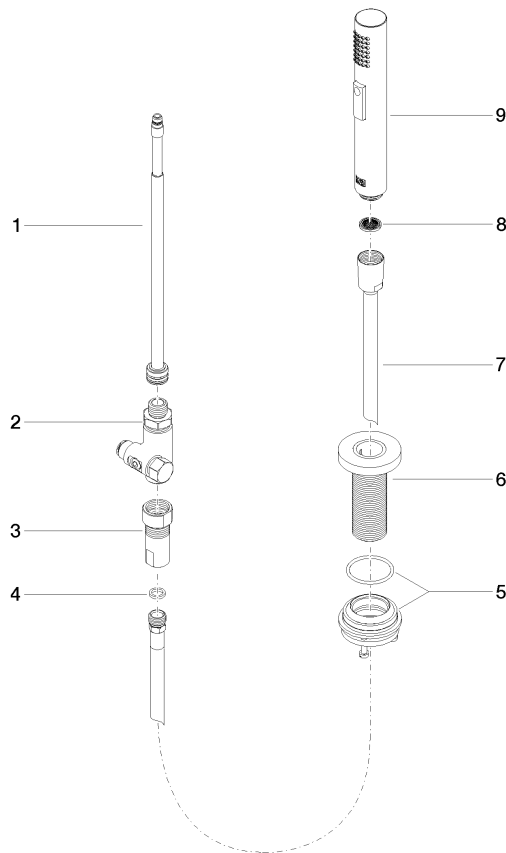

Spare parts list

No.	Item Number	Name	Quantity used	Delivery time
1	90 28 22 390 00-00	spout	1	10
2	90 20 87 003 00-00	handle	1	-
Spare part can no longer be ordered, please order the replacement item				
3	09 28 30 026-00	cover	1	10
4	09 14 10 091 90	seal	1	2
5	09 24 04 266 90	nut	1	2
6	90 15 05 042 00 90	cartridge	1	2
7	04 30 04 104 00 90	hose	1	2
8	04 30 04 105 00 90	hose	2	2
9	04 30 04 100 00 90	hose	1	2
10	90 30 10 057 00 90	fixing set	1	-
Spare part can no longer be ordered, please order the replacement item				

ST 110 100 1682

- with round rosette
- spray flow
- automatic spout/shower diverter
- height of mixer 191 mm
- hole diameter rinsing spray 32mm
- fabric braided hose 1500 mm
- sprayface with anti-scaling system
- lead-free

ST 110 100 1682

mm [inches]

Flow rate chart

Certificates

LGA_29572.

LGA_38643.

Belgaqua_24-005-
27_3.

ST 110 100 1682

Parts for other finishes can be found here: [Brushed](#)
[Platinum](#)

Spare parts list

No.	Item Number	Name	Quantity used	Delivery time
1	90 28 20 068 00 90	connection	1	2
2	90 17 09 046 12 90	diverter	1	2
3	90 24 03 241 00 90	nipple	1	2
4	90 14 20 019 00 90	seal	1	2
5	04 23 10 047 00 92	fixing set	1	60
6	90 27 86 001 00-00	rosette	1	-
Spare part can no longer be ordered, please order the replacement item				
7	90 30 02 062 00-00	hose	1	2
8	09 23 01 039 90	sieve	1	2
9	04 12 11 158 00-00	shower	1	10