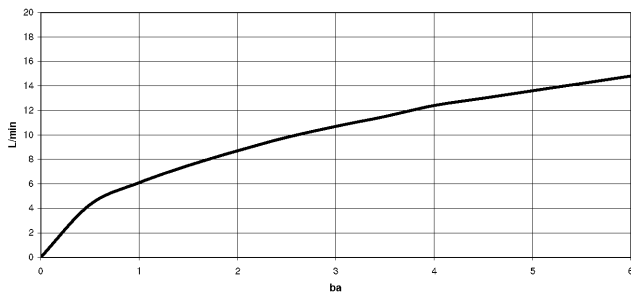

ST 110 100 1682

mm [inches]

Flow rate chart

Certificates

LGA_29572.

LGA_38643.

Belgaqua_24-005-
27_3.

ST 110 100 1682