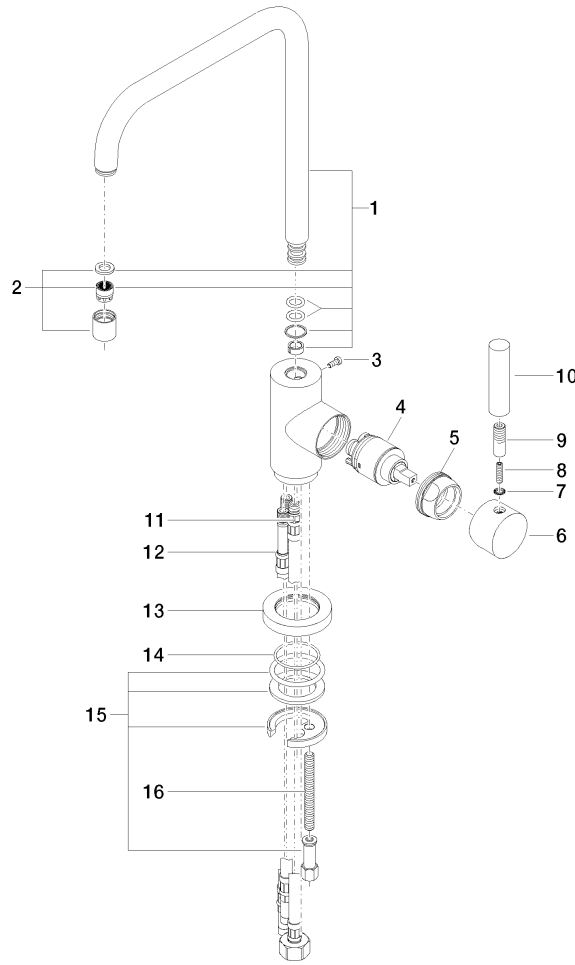

META 02 Single-lever mixer with rinsing spray set - Chrome

ST 110 104 6625

- 235mm projection
- pivotable spout 360°
- air-enriched flow and spray flow
- height of mixer 368 mm
- height up to aerator 282 mm
- single-lever mixer hole diameter 35 mm
- hole diameter rinsing spray 32mm
- fabric braided hose 1500 mm
- automatic spout/shower diverter
- sprayface with anti-scaling system
- max. flow 7 l/min at 3 bar flow pressure
- lead-free

Rinsing spray set - Chrome

27 721 970-00

META 02 Single-lever mixer with rinsing spray set - Chrome

ST 110 104 6625

Flow rate chart

Certificates

LGA_28654.

META 02 Single-lever mixer with rinsing spray set - Chrome

ST 110 104 6625

Spare parts list

No.	Item Number	Name	Quantity used	Delivery time
1	90 28 22 209 00-00	spout	1	10
2	90 23 01 028 03-00	aerator	1	10
3	09 30 30 054 90	screw	1	2
4	90 15 05 030 00 90	cartridge	1	2
5	09 24 04 107-00	nut	1	10
6	90 20 88 040 00-00	handle	1	10
7	90 30 11 032 00 90	disc	1	2
8	09 31 11 010 90	pin	1	2
9	90 24 04 048 00-00	nipple	1	10
10	11 170 880-00	handle	1	10
11	04 30 04 019 00 90	hose	1	2
12	04 30 04 064 00 90	hose	2	60
13	09 28 10 055-00	rosette	1	10
14	09 14 10 034 90	seal	1	2
15	04 30 11 038 00 90	fixing set	1	2
16	09 31 11 011 90	pin	1	2

META 02 Single-lever mixer with rinsing spray set - Chrome

ST 110 104 6625

Fits: ELIO, TARA, TARA ULTRA

- with round rosette
- spray flow
- automatic spout/shower diverter
- height of mixer 191 mm
- hole diameter rinsing spray 32mm
- fabric braided hose 1500 mm
- sprayface with anti-scaling system
- lead-free