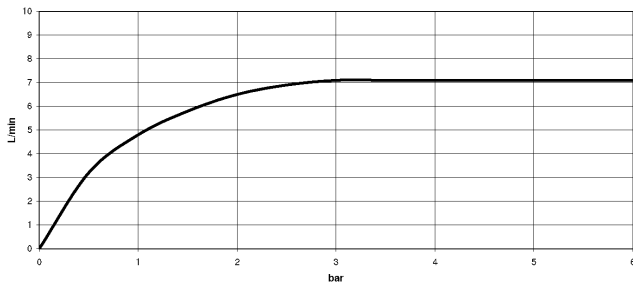

META 02 Single-lever mixer with rinsing spray set - Chrome

ST 110 104 6625

Flow rate chart

Certificates

LGA_28654.