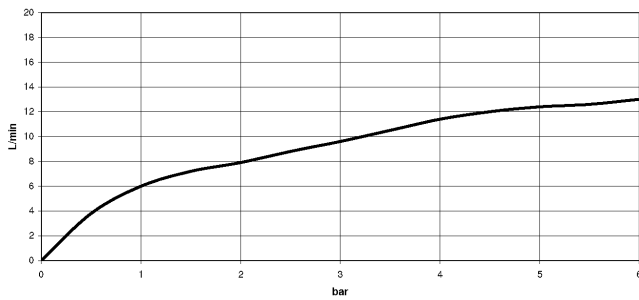

META 02 Single-lever mixer with rinsing spray set - Chrome

ST 110 104 6625

META 02 Single-lever mixer with rinsing spray set - Chrome

ST 110 104 6625

mm [inches]

Flow rate chart

Certificates

LGA_18901.