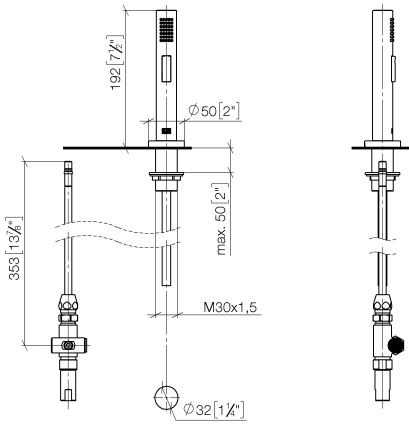

ST 110 104 6625

Spare parts list

No.	Item Number	Name	Quantity used	Delivery time
1	90 28 22 209 00-00	spout	1	10
2	90 23 01 028 03-00	aerator	1	10
3	09 30 30 054 90	screw	1	2
4	90 15 05 030 00 90	cartridge	1	2
5	09 24 04 107-00	nut	1	10
6	90 20 88 040 00-00	handle	1	10
7	90 30 11 032 00 90	disc	1	2
8	09 31 11 010 90	pin	1	2
9	90 24 04 048 00-00	nipple	1	10
10	11 170 880-00	handle	1	10
11	04 30 04 019 00 90	hose	1	2
12	04 30 04 064 00 90	hose	2	60
13	09 28 10 055-00	rosette	1	10
14	09 14 10 034 90	seal	1	2
15	04 30 11 038 00 90	fixing set	1	2
16	09 31 11 011 90	pin	1	2

META 02 Single-lever mixer with rinsing spray set - Chrome

ST 110 104 6625

Fits: ELIO, TARA, TARA ULTRA

- with round rosette
- spray flow
- automatic spout/shower diverter
- height of mixer 191 mm
- hole diameter rinsing spray 32mm
- fabric braided hose 1500 mm
- sprayface with anti-scaling system
- lead-free

META 02 Single-lever mixer with rinsing spray set - Chrome

ST 110 104 6625

META 02 Single-lever mixer with rinsing spray set - Chrome

ST 110 104 6625

mm [inches]

Flow rate chart

Certificates

LGA_18901.

Belgaqua_21-027-
27_3.

IAPMO_N-4976 (2).

LGA_29572.

IAPMO_6397.

META 02 Single-lever mixer with rinsing spray set - Chrome

ST 110 104 6625

Spare parts list

No.	Item Number	Name	Quantity used	Delivery time
1	04 24 02 046 01-07	pipe	1	10
2	90 23 30 040 00-00	threaded connector	1	10
3	90 24 03 168 00 90	nipple	1	2
4	90 14 20 002 00 90	seal	1	2
5	90 17 09 046 10 90	diverter	1	2
6	09 24 04 112 10 90	nipple	1	2
7	90 14 10 033 00 90	seal	1	2
8	90 21 10 031 10 90	diverter	1	2
9	04 21 02 006 00 92	cap	1	2
10	09 23 01 039 90	sieve	2	2
11	90 24 03 241 00 90	nipple	1	2
12	90 14 20 019 00 90	seal	1	2
13	04 30 11 038 66 90	fixing set	1	2
14	12 720 970 90	Extension set -	1	60
15	09 30 01 285-00	rosette	1	10
16	90 18 40 085 00 90	sleeve	1	2
17	90 30 02 062 00-00	hose	1	2
18	04 12 11 158 00-00	shower	1	10