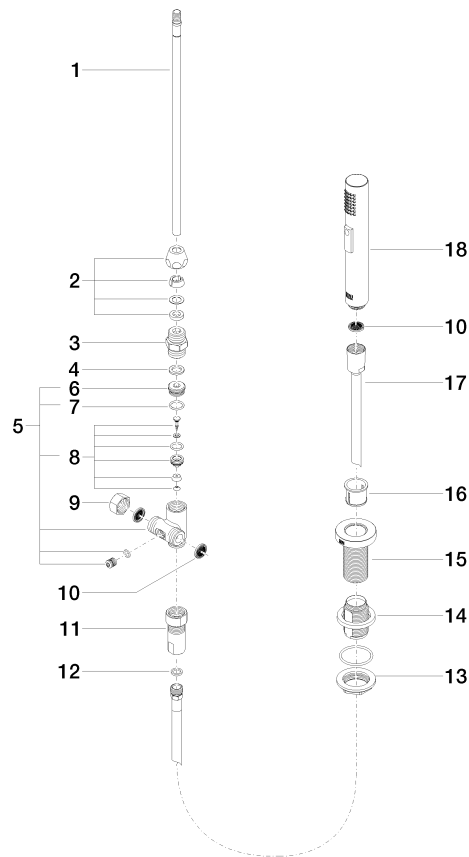

ST 110 104 6625

- 235mm projection
- pivotable spout 360°
- air-enriched flow
- height of mixer 368 mm
- height up to aerator 282 mm
- single-lever mixer hole diameter 35mm
- lead-free
- max. flow 7 l/min at 3 bar flow pressure

ST 110 104 6625

Spare parts list

No.	Item Number	Name	Quantity used	Delivery time
1	90 28 22 209 00-00	spout	1	10
2	90 23 01 028 03-00	aerator	1	10
3	09 30 30 054 90	screw	1	2
4	90 15 05 030 00 90	cartridge	1	2
5	09 24 04 107-00	nut	1	10
6	90 20 88 040 00-00	handle	1	10
7	90 30 11 032 00 90	disc	1	2
8	09 31 11 010 90	pin	1	2
9	90 24 04 048 00-00	nipple	1	10
10	11 170 880-00	handle	1	10
11	04 30 04 019 00 90	hose	1	2
12	04 30 04 064 00 90	hose	2	60
13	09 28 10 055-00	rosette	1	10
14	09 14 10 034 90	seal	1	2
15	04 30 11 038 00 90	fixing set	1	2
16	09 31 11 011 90	pin	1	2

META 02 Single-lever mixer with rinsing spray set - Chrome

ST 110 104 6625

META 02 Single-lever mixer with rinsing spray set - Chrome

ST 110 104 6625

mm [inches]

Flow rate chart

Certificates

LGA_18901.

Belgaqua_21-027-
27_3.

IAPMO_N-4976 (2).

LGA_29572.

IAPMO_6397.

META 02 Single-lever mixer with rinsing spray set - Chrome

ST 110 104 6625

Spare parts list

No.	Item Number	Name	Quantity used	Delivery time
1	04 24 02 046 01-07	pipe	1	10
2	90 23 30 040 00-00	threaded connector	1	10
3	90 24 03 168 00 90	nipple	1	2
4	90 14 20 002 00 90	seal	1	2
5	90 17 09 046 10 90	diverter	1	2
6	09 24 04 112 10 90	nipple	1	2
7	90 14 10 033 00 90	seal	1	2
8	90 21 10 031 10 90	diverter	1	2
9	04 21 02 006 00 92	cap	1	2
10	09 23 01 039 90	sieve	2	2
11	90 24 03 241 00 90	nipple	1	2
12	90 14 20 019 00 90	seal	1	2
13	04 30 11 038 66 90	fixing set	1	2
14	12 720 970 90	Extension set -	1	60
15	09 30 01 285-00	rosette	1	10
16	90 18 40 085 00 90	sleeve	1	2
17	90 30 02 062 00-00	hose	1	2
18	04 12 11 158 00-00	shower	1	10