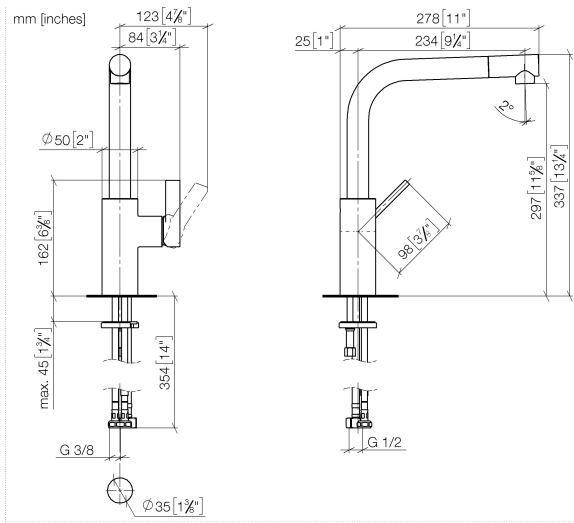

ST 110 106 3790