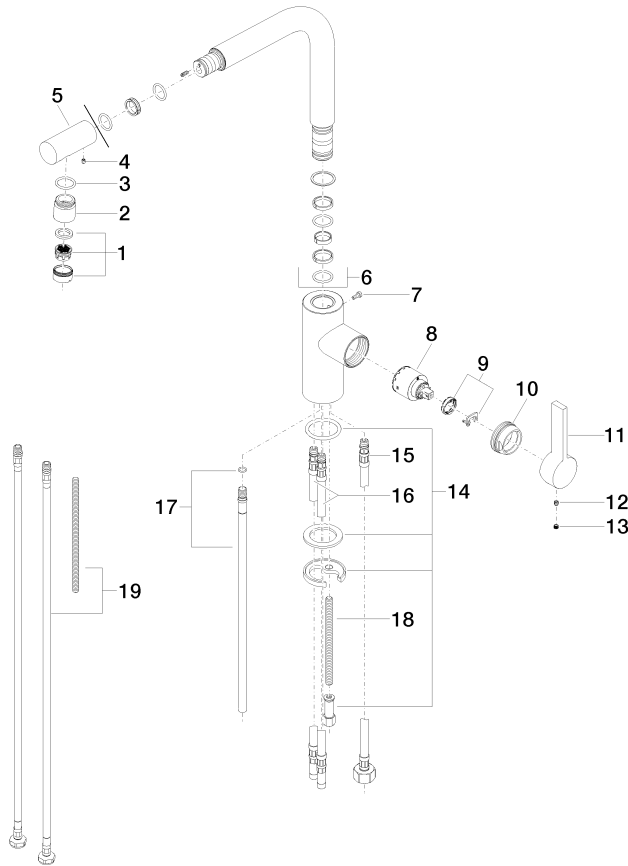

## ELIO Single-lever mixer with profi spray set - Chrome

---

ELIO

ST 110 106 3790

ST 110 106 3790

- 234mm projection
  - pivotable spout 360°
  - spout, end-piece with 20° rotation
  - air-enriched flow
  - height of mixer 337 mm
  - height up to aerator 297 mm
  - single-lever mixer hole diameter 35mm
  - max. flow 8 l/min at 3 bar flow pressure
  - lead-free
  - This product can help a building meet the requirements of Green Building Rating Systems, e.g. LEED®, BREEAM®, DGNB
- Single-lever mixer for combining with rinsing/Profi spray only**

**Certificates**

LGA\_18251.

GDV\_0400281.

ST 110 106 3790

**Spare parts list**

No.	Item Number	Name	Quantity used	Delivery time
1	90 23 01 026 07-00	aerator	1	10
2	09 24 04 164 10-00	nipple	1	10
3	09 14 10 100 90	seal	1	2
4	09 31 11 044 90	pin	1	2
5	09 24 04 163 10-00	nipple	1	10
6	90 28 22 185 00-00	spout	1	10
7	09 30 30 054 90	screw	1	2
8	90 15 05 061 00 90	cartridge	1	60
9	90 28 10 148 00 90	accessories	1	2
10	09 24 04 141-00	nut	1	10
11	09 20 79 040-00	handle	1	10
12	90 31 11 030 00 90	pin	1	2
13	90 31 20 109 00 90	plug	1	2
14	04 30 11 038 75 90	fixing set	1	2
15	04 30 04 019 00 90	hose	1	2
16	04 30 04 016 00 90	hose	2	60
17	04 24 02 046 01-07	pipe	1	10
18	09 31 11 091 90	pin	1	2
19	12 803 970 90	extension	1	60

ST 110 106 3790

Fits: ELIO, TARA, TARA ULTRA

- spray flow
- automatic diverter for spout/Profi spray set
- height of mixer 665 mm
- individual rosette diameter 55mm
- profi spray hole diameter 30mm
- sprayface with anti-scaling system
- lead-free

## ELIO Single-lever mixer with profi spray set - Chrome

---

ELIO

ST 110 106 3790

ST 110 106 3790

mm [inches]  
M 1:10

**Flow rate chart**

**Certificates**