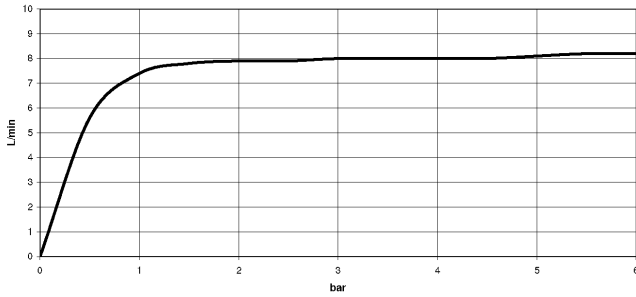

Flow rate chart

Certificates

LGA_18251.

GDV_0400281.