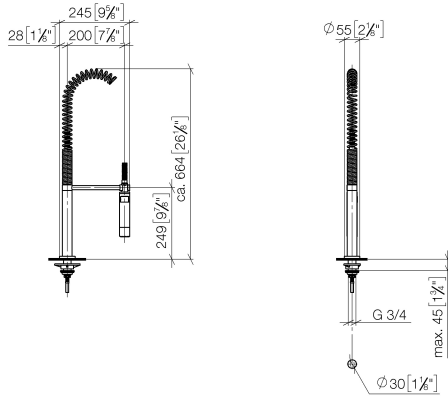

ST 110 106 3790

Fits: ELIO, TARA, TARA ULTRA

- spray flow
- automatic diverter for spout/Profi spray set
- height of mixer 665 mm
- individual rosette diameter 55mm
- profi spray hole diameter 30mm
- sprayface with anti-scaling system
- lead-free

## ELIO Single-lever mixer with profi spray set - Chrome

---

ELIO

ST 110 106 3790

ST 110 106 3790

mm [inches]  
M 1:10

**Flow rate chart**

**Certificates**

LGA\_18901.

LGA\_28304.

Belgaqua\_22\_277\_2  
7\_3.

ST 110 106 3790

Spare parts list

No.	Item Number	Name	Quantity used	Delivery time
1	04 24 02 046 01-07	pipe	1	10
2	90 23 30 040 00-00	threaded connector	2	10
3	90 24 03 168 00 90	nipple	1	2
4	90 14 20 002 00 90	seal	2	2
5	90 17 09 046 10 90	diverter	1	2
6	09 24 04 112 10 90	nipple	1	2
7	90 14 10 033 00 90	seal	1	2
8	90 21 10 031 10 90	diverter	1	2
9	09 23 01 039 90	sieve	2	2
10	04 21 02 006 00 92	cap	1	2
11	04 23 10 004 03 90	fixing set	1	2
12	12 780 970 90	Extension set -	1	60
13	09 30 04 067 90	hose	1	2
14	09 28 10 064-00	rosette	1	10
15	09 14 10 120 90	seal	1	2
16	09 11 10 066 10-00	connection	1	60
17	09 14 10 031 90	seal	1	2
18	04 17 20 014 00-00	holder	1	10
19	09 31 11 049 90	pin	1	2
20	09 14 15 012 90	ring	1	2
21	09 14 10 003 90	seal	1	2
22	09 30 01 067 10-00	adaptor	1	10
23	90 23 01 141 00 90	back-flow preventer	1	2
24	09 23 01 046 90	back-flow preventer	1	2
25	90 30 02 065 00-00	hose	1	10
26	09 16 02 034 90	spring	1	2
27	90 18 40 035 00 90	sleeve	1	2
28	04 12 11 094 10-00	shower	1	10