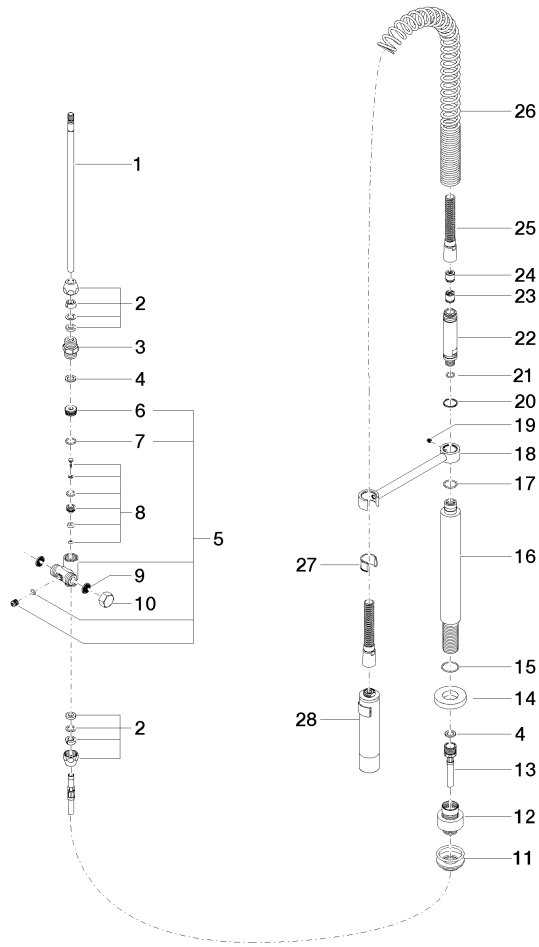

ST 110 106 3790

- 234mm projection
- pivotable spout 360°
- spout, end-piece with 20° rotation
- air-enriched flow and spray flow
- height of mixer 337 mm
- test
- height up to aerator 297 mm
- single-lever mixer hole diameter 35 mm
- profi spray hole diameter 30mm
- sprayface with anti-scaling system
- automatic spout/shower diverter
- max. flow 8 l/min at 3 bar flow pressure
- lead-free
- This product can help a building meet the requirements of Green Building Rating Systems, e.g. LEED®, BREEAM®, DGNB

ST 110 106 3790

Fits: ELIO, TARA, TARA ULTRA

- spray flow
- automatic diverter for spout/Profi spray set
- height of mixer 665 mm
- individual rosette diameter 55mm
- profi spray hole diameter 30mm
- sprayface with anti-scaling system
- lead-free

## ELIO Single-lever mixer with profi spray set - Chrome

---

ELIO

ST 110 106 3790

ST 110 106 3790

mm [inches]  
M 1:10

**Flow rate chart**

**Certificates**

LGA\_18901.

LGA\_28304.

Belgaqua\_22\_277\_2  
7\_3.

ST 110 106 3790

Spare parts list

No.	Item Number	Name	Quantity used	Delivery time
1	04 24 02 046 01-07	pipe	1	10
2	90 23 30 040 00-00	threaded connector	2	10
3	90 24 03 168 00 90	nipple	1	2
4	90 14 20 002 00 90	seal	2	2
5	90 17 09 046 10 90	diverter	1	2
6	09 24 04 112 10 90	nipple	1	2
7	90 14 10 033 00 90	seal	1	2
8	90 21 10 031 10 90	diverter	1	2
9	09 23 01 039 90	sieve	2	2
10	04 21 02 006 00 92	cap	1	2
11	04 23 10 004 03 90	fixing set	1	2
12	12 780 970 90	Extension set -	1	60
13	09 30 04 067 90	hose	1	2
14	09 28 10 064-00	rosette	1	10
15	09 14 10 120 90	seal	1	2
16	09 11 10 066 10-00	connection	1	60
17	09 14 10 031 90	seal	1	2
18	04 17 20 014 00-00	holder	1	10
19	09 31 11 049 90	pin	1	2
20	09 14 15 012 90	ring	1	2
21	09 14 10 003 90	seal	1	2
22	09 30 01 067 10-00	adaptor	1	10
23	90 23 01 141 00 90	back-flow preventer	1	2
24	09 23 01 046 90	back-flow preventer	1	2
25	90 30 02 065 00-00	hose	1	10
26	09 16 02 034 90	spring	1	2
27	90 18 40 035 00 90	sleeve	1	2
28	04 12 11 094 10-00	shower	1	10