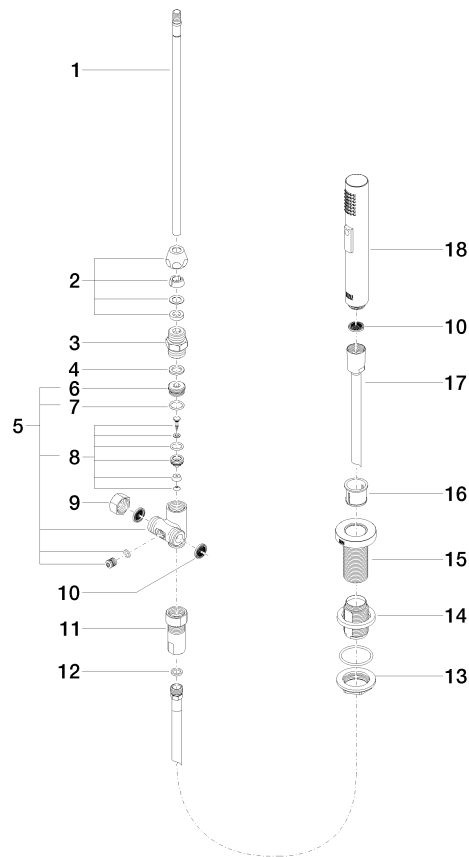

- 241mm projection
 - pivotable spout 360°
 - air-enriched flow
 - height of mixer 393 mm
 - height up to aerator 240 mm
 - single-lever mixer hole diameter 35mm
 - max. flow 8 l/min at 3 bar flow pressure
 - lead-free
 - This product can help a building meet the requirements of Green Building Rating Systems, e.g. LEED®, BREEAM®, DGNB
- Single-lever mixer for combining with rinsing/Profi spray only**

ST 110 107 7875

Fits: ELIO, TARA, TARA ULTRA

- with round rosette
- spray flow
- automatic spout/shower diverter
- height of mixer 191 mm
- hole diameter rinsing spray 32mm
- fabric braided hose 1500 mm
- sprayface with anti-scaling system
- lead-free

TARA ULTRA Single-lever mixer with rinsing spray set - Chrome

TARA ULTRA

ST 110 107 7875

ST 110 107 7875

mm [inches]

Flow rate chart

Certificates

LGA_18901. Belgaqua_21-027-27_3. IAPMO_N-4976 (2). LGA_29572. IAPMO_6397.

Spare parts list

| No. | Item Number | Name | Quantity used | Delivery time |
|-----|--------------------|--------------------|---------------|---------------|
| 1 | 04 24 02 046 01-07 | pipe | 1 | 10 |
| 2 | 90 23 30 040 00-00 | threaded connector | 1 | 10 |
| 3 | 90 24 03 168 00 90 | nipple | 1 | 2 |
| 4 | 90 14 20 002 00 90 | seal | 1 | 2 |
| 5 | 90 17 09 046 10 90 | diverter | 1 | 2 |
| 6 | 09 24 04 112 10 90 | nipple | 1 | 2 |
| 7 | 90 14 10 033 00 90 | seal | 1 | 2 |
| 8 | 90 21 10 031 10 90 | diverter | 1 | 2 |
| 9 | 04 21 02 006 00 92 | cap | 1 | 2 |
| 10 | 09 23 01 039 90 | sieve | 2 | 2 |
| 11 | 90 24 03 241 00 90 | nipple | 1 | 2 |
| 12 | 90 14 20 019 00 90 | seal | 1 | 2 |
| 13 | 04 30 11 038 66 90 | fixing set | 1 | 2 |
| 14 | 12 720 970 90 | Extension set - | 1 | 60 |
| 15 | 09 30 01 285-00 | rosette | 1 | 10 |
| 16 | 90 18 40 085 00 90 | sleeve | 1 | 2 |
| 17 | 90 30 02 062 00-00 | hose | 1 | 2 |
| 18 | 04 12 11 158 00-00 | shower | 1 | 10 |