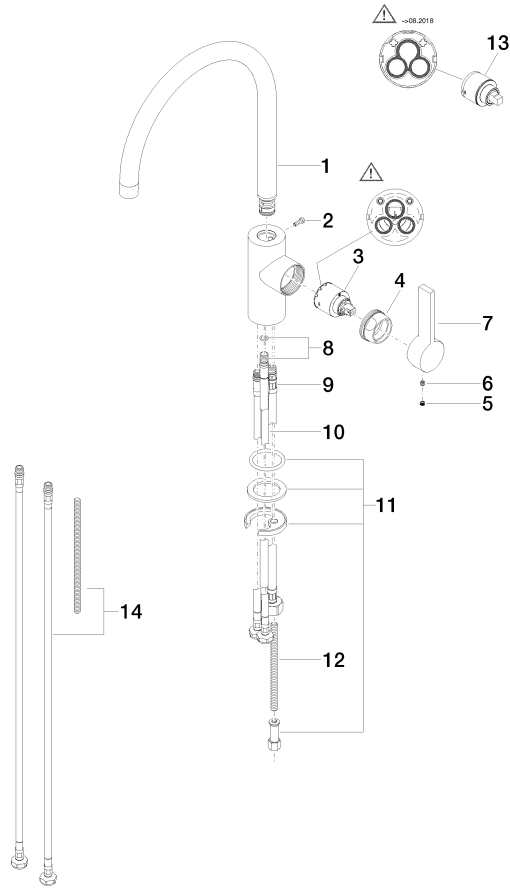

Certificates

LGA_18901.

Spare parts list

| No. | Item Number | Name | Quantity used | Delivery time |
|-----|--------------------|------------|---------------|---------------|
| 1 | 90 28 22 202 02-00 | spout | 1 | 10 |
| 2 | 09 30 30 080 90 | screw | 1 | 2 |
| 3 | 90 15 05 061 00 90 | cartridge | 1 | 60 |
| 4 | 09 24 04 107-00 | nut | 1 | 10 |
| 5 | 90 31 20 109 00 90 | plug | 1 | 2 |
| 6 | 90 31 11 030 00 90 | pin | 1 | 2 |
| 7 | 09 20 79 040-00 | handle | 1 | 10 |
| 8 | 04 24 02 046 01-07 | pipe | 1 | 10 |
| 9 | 04 30 04 019 00 90 | hose | 1 | 2 |
| 10 | 04 30 04 104 00 90 | hose | 2 | 2 |
| 11 | 04 30 11 038 75 90 | fixing set | 1 | 2 |
| 12 | 09 31 11 091 90 | pin | 1 | 2 |
| 13 | 90 15 05 045 00 90 | cartridge | 1 | 2 |
| 14 | 12 803 970 90 | extension | 1 | 60 |

Spare parts list

| No. | Item Number | Name | Quantity used | Delivery time |
|-----|--------------------|--------------------|---------------|---------------|
| 1 | 04 24 02 046 01-07 | pipe | 1 | 10 |
| 2 | 90 23 30 040 00-00 | threaded connector | 1 | 10 |
| 3 | 90 24 03 168 00 90 | nipple | 1 | 2 |
| 4 | 90 14 20 002 00 90 | seal | 1 | 2 |
| 5 | 90 17 09 046 10 90 | diverter | 1 | 2 |
| 6 | 09 24 04 112 10 90 | nipple | 1 | 2 |
| 7 | 90 14 10 033 00 90 | seal | 1 | 2 |
| 8 | 90 21 10 031 10 90 | diverter | 1 | 2 |
| 9 | 04 21 02 006 00 92 | cap | 1 | 2 |
| 10 | 09 23 01 039 90 | sieve | 2 | 2 |
| 11 | 90 24 03 241 00 90 | nipple | 1 | 2 |
| 12 | 90 14 20 019 00 90 | seal | 1 | 2 |
| 13 | 04 30 11 038 66 90 | fixing set | 1 | 2 |
| 14 | 12 720 970 90 | Extension set - | 1 | 60 |
| 15 | 09 30 01 285-00 | rosette | 1 | 10 |
| 16 | 90 18 40 085 00 90 | sleeve | 1 | 2 |
| 17 | 90 30 02 062 00-00 | hose | 1 | 2 |
| 18 | 04 12 11 158 00-00 | shower | 1 | 10 |