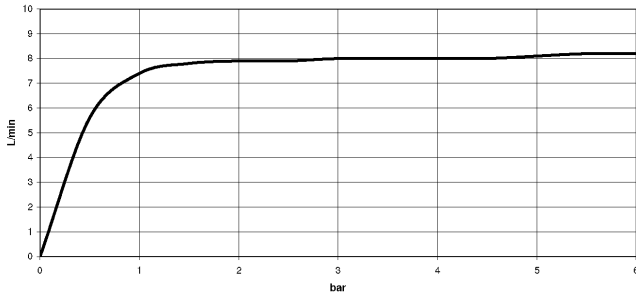

Flow rate chart

Certificates

LGA_18901.