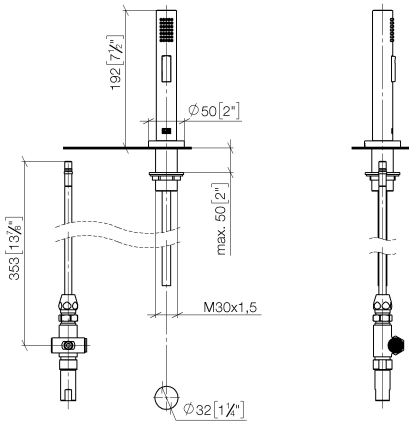

ST 110 107 7875

Fits: ELIO, TARA, TARA ULTRA

- with round rosette
- spray flow
- automatic spout/shower diverter
- height of mixer 191 mm
- hole diameter rinsing spray 32mm
- fabric braided hose 1500 mm
- sprayface with anti-scaling system
- lead-free

TARA ULTRA Single-lever mixer with rinsing spray set - Chrome

TARA ULTRA

ST 110 107 7875

ST 110 107 7875

mm [inches]

Flow rate chart

Certificates

LGA_18901. Belgaqua_21-027-27_3. IAPMO_N-4976 (2). LGA_29572. IAPMO_6397.

Spare parts list

| No. | Item Number | Name | Quantity used | Delivery time |
|-----|--------------------|--------------------|---------------|---------------|
| 1 | 04 24 02 046 01-07 | pipe | 1 | 10 |
| 2 | 90 23 30 040 00-00 | threaded connector | 1 | 10 |
| 3 | 90 24 03 168 00 90 | nipple | 1 | 2 |
| 4 | 90 14 20 002 00 90 | seal | 1 | 2 |
| 5 | 90 17 09 046 10 90 | diverter | 1 | 2 |
| 6 | 09 24 04 112 10 90 | nipple | 1 | 2 |
| 7 | 90 14 10 033 00 90 | seal | 1 | 2 |
| 8 | 90 21 10 031 10 90 | diverter | 1 | 2 |
| 9 | 04 21 02 006 00 92 | cap | 1 | 2 |
| 10 | 09 23 01 039 90 | sieve | 2 | 2 |
| 11 | 90 24 03 241 00 90 | nipple | 1 | 2 |
| 12 | 90 14 20 019 00 90 | seal | 1 | 2 |
| 13 | 04 30 11 038 66 90 | fixing set | 1 | 2 |
| 14 | 12 720 970 90 | Extension set - | 1 | 60 |
| 15 | 09 30 01 285-00 | rosette | 1 | 10 |
| 16 | 90 18 40 085 00 90 | sleeve | 1 | 2 |
| 17 | 90 30 02 062 00-00 | hose | 1 | 2 |
| 18 | 04 12 11 158 00-00 | shower | 1 | 10 |