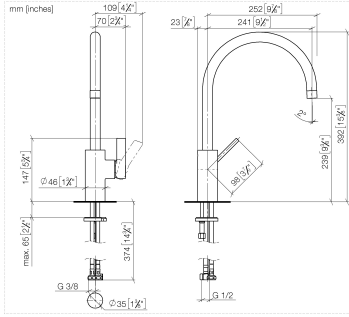

ST 110 107 7875