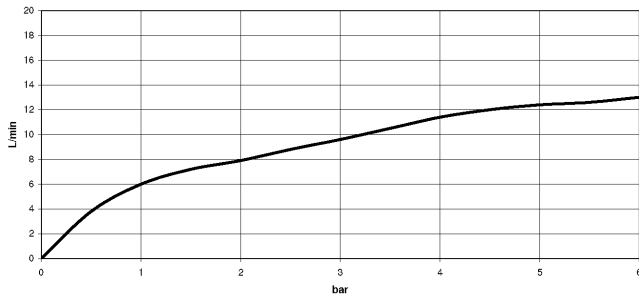

TARA ULTRA Single-lever mixer with rinsing spray set - Chrome

TARA ULTRA

ST 110 107 7875

ST 110 107 7875

mm [inches]

Flow rate chart

Certificates

LGA_18901. Belgaqua_21-027-27_3. IAPMO_N-4976 (2). LGA_29572. IAPMO_6397.