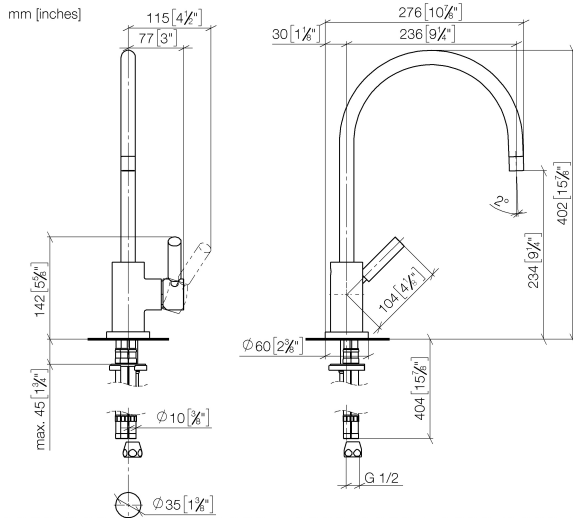

TARA Single-lever mixer with rinsing spray set - Durabronze (23kt Gold)

ST 110 108 7888