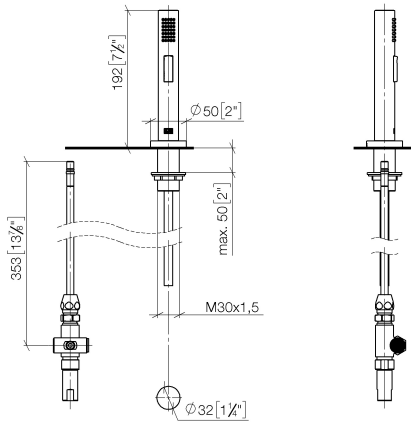

## TARA Single-lever mixer with rinsing spray set - Durabronss (23kt Gold)

ST 110 108 7888

- 235mm projection
- pivotable spout 360°
- air-enriched flow and spray flow
- height of mixer 400 mm
- height up to aerator 230 mm
- single-lever mixer hole diameter 35 mm
- hole diameter rinsing spray 32mm
- fabric braided hose 1500 mm
- automatic spout/shower diverter
- sprayface with anti-scaling system
- max. flow 7 l/min at 3 bar flow pressure
- lead-free
- This product can help a building meet the requirements of Green Building Rating Systems, e.g. LEED®, BREEAM®, DGNB

## TARA Single-lever mixer with rinsing spray set - Durabron (23kt Gold)

ST 110 108 7888

Fits: ELIO, TARA, TARA ULTRA

- with round rosette
- spray flow
- automatic spout/shower diverter
- height of mixer 191 mm
- hole diameter rinsing spray 32mm
- fabric braided hose 1500 mm
- sprayface with anti-scaling system
- lead-free

**TARA Single-lever mixer with rinsing spray set - Durabronz (23kt Gold)**

ST 110 108 7888

mm [inches]

**Flow rate chart**

**Certificates**

LGA\_18901.

Belgaqua\_21-027-  
27\_3.

IAPMO\_N-4976 (2).

## TARA Single-lever mixer with rinsing spray set - Durabron (23kt Gold)

ST 110 108 7888

- 235mm projection
- pivotable spout 360°
- air-enriched flow
- height of mixer 400 mm
- height up to aerator 230 mm
- single-lever mixer hole diameter 35mm
- max. flow 7 l/min at 3 bar flow pressure
- lead-free
- WRAS 2311044
- This product can help a building meet the requirements of Green Building Rating Systems, e.g. LEED®, BREEAM®, DGNB