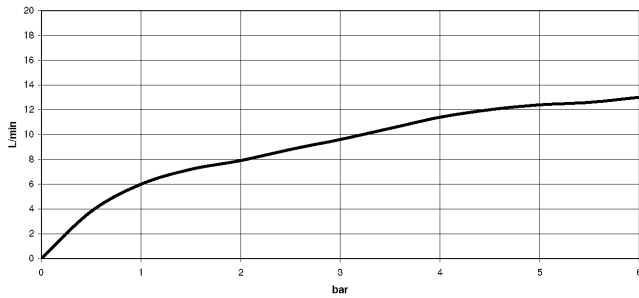

**TARA Single-lever mixer with rinsing spray set - Durabronz (23kt Gold)**

ST 110 108 7888

mm [inches]

**Flow rate chart**

**Certificates**

LGA\_18901.

Belgaqua\_21-027-  
27\_3.

IAPMO\_N-4976 (2).