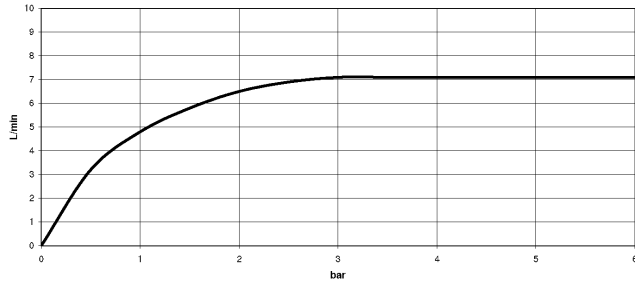

## TARA Single-lever mixer with rinsing spray set - Durabronz (23kt Gold)

---

ST 110 108 7888

**TARA Single-lever mixer with rinsing spray set - Durabronze (23kt Gold)**

ST 110 108 7888

**Flow rate chart**