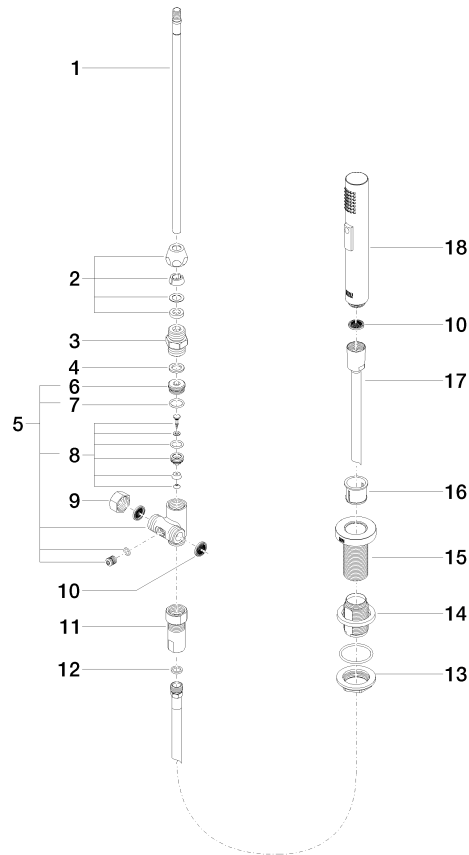

TARA Single-lever mixer with rinsing spray set - Durabrass (23kt Gold)

ST 110 108 7888

Parts for other finishes can be found here: [Chrome](#)

Spare parts list

No.	Item Number	Name	Quantity used	Delivery time
1	04 24 02 046 01-07	pipe	1	10
2	90 23 30 040 00-09	threaded connector	1	40
3	90 24 03 168 00 90	nipple	1	2
4	90 14 20 002 00 90	seal	1	2
5	90 17 09 046 10 90	diverter	1	2
6	09 24 04 112 10 90	nipple	1	2
7	90 14 10 033 00 90	seal	1	2
8	90 21 10 031 10 90	diverter	1	2
9	04 21 02 006 00 92	cap	1	2
10	09 23 01 039 90	sieve	2	2
11	90 24 03 241 00 90	nipple	1	2
12	90 14 20 019 00 90	seal	1	2
13	04 30 11 038 66 90	fixing set	1	2
14	12 720 970 90	Extension set -	1	60
15	09 30 01 285-09	rosette	1	40
16	90 18 40 085 00 90	sleeve	1	2
17	90 30 02 062 00-09	hose	1	40
18	04 12 11 158 00-09	shower	1	40