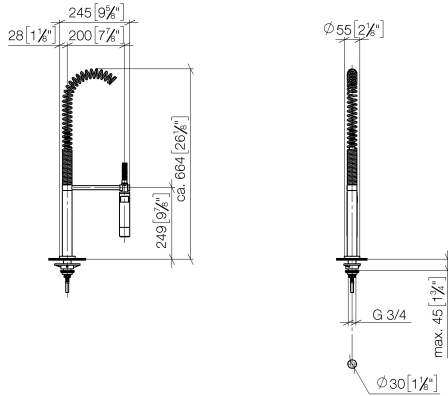

TARA Single-lever mixer with profi spray set - Brushed Chrome

ST 110 109 1888

- 235mm projection
- pivotable spout 360°
- air-enriched flow and spray flow
- height of mixer 400 mm
- test
- height up to aerator 230 mm
- single-lever mixer hole diameter 35 mm
- profi spray hole diameter 30mm
- automatic spout/shower diverter
- sprayface with anti-scaling system
- max. flow 7 l/min at 3 bar flow pressure
- lead-free
- This product can help a building meet the requirements of Green Building Rating Systems, e.g. LEED®, BREEAM®, DGNB

ST 110 109 1888

Fits: ELIO, TARA, TARA ULTRA

- spray flow
- automatic diverter for spout/Profi spray set
- height of mixer 665 mm
- individual rosette diameter 55mm
- profi spray hole diameter 30mm
- sprayface with anti-scaling system
- lead-free

TARA Single-lever mixer with profi spray set - Brushed Chrome

ST 110 109 1888

mm [inches]
M 1:10

Flow rate chart

Certificates

LGA_18901. Belgaqua_22_277_2
7_3.

TARA Single-lever mixer with profi spray set - Brushed Chrome

TARA Single-lever mixer with profi spray set - Brushed Chrome

ST 110 109 1888

TARA Single-lever mixer with profi spray set - Brushed Chrome

ST 110 109 1888

- 235mm projection
- pivotable spout 360°
- air-enriched flow
- height of mixer 400 mm
- height up to aerator 230 mm
- single-lever mixer hole diameter 35mm
- max. flow 7 l/min at 3 bar flow pressure
- lead-free
- WRAS 1705020
- This product can help a building meet the requirements of Green Building Rating Systems, e.g. LEED®, BREEAM®, DGNB