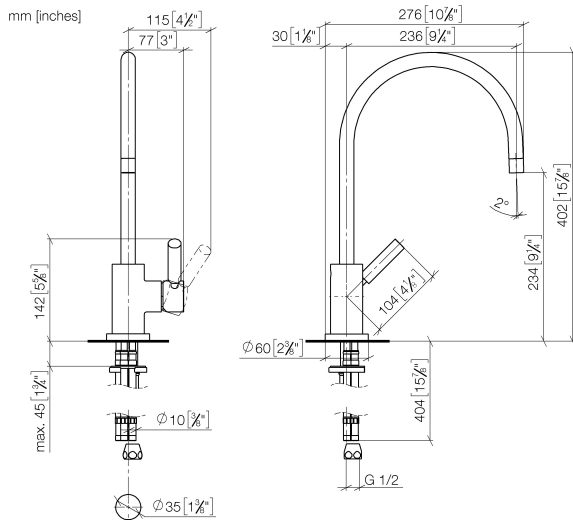

TARA Single-lever mixer with profi spray set - Brushed Chrome

ST 110 109 1888

mm [inches]
M 1:10

Flow rate chart

Certificates

LGA_18901. Belgaqua_22_277_2
7_3.

TARA Single-lever mixer with profi spray set - Brushed Chrome

TARA Single-lever mixer with profi spray set - Brushed Chrome

ST 110 109 1888

TARA Single-lever mixer with profi spray set - Brushed Chrome

ST 110 109 1888

- 235mm projection
- pivotable spout 360°
- air-enriched flow
- height of mixer 400 mm
- height up to aerator 230 mm
- single-lever mixer hole diameter 35mm
- max. flow 7 l/min at 3 bar flow pressure
- lead-free
- WRAS 1705020
- This product can help a building meet the requirements of Green Building Rating Systems, e.g. LEED®, BREEAM®, DGNB

ST 110 109 1888

TARA Single-lever mixer with profi spray set - Brushed Chrome

ST 110 109 1888

Flow rate chart

Certificates

LGA_18901.

WRAS_2311044.

TARA Single-lever mixer with profi spray set - Brushed Chrome