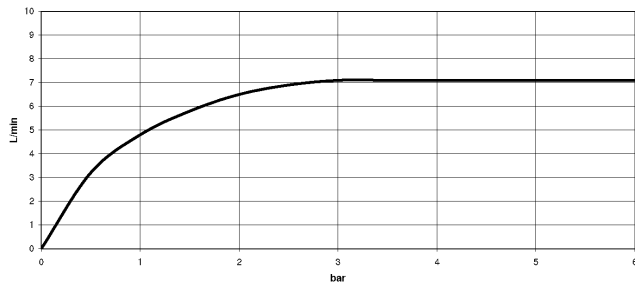

Can only be combined with 33826790, 32800790, 33826888, 32815888, 20815892, 33826875.

Intrinsic protection against back flow.

	Brushed Chrome	27 789 970-93
	Chrome	27 789 970-00
	Brushed Platinum	27 789 970-06
	Platinum	27 789 970-08
	Dark Chrome	27 789 970-19
	Brushed Dark Platinum	27 789 970-99

TARA Single-lever mixer with profi spray set - Brushed Chrome

ST 110 109 1888

mm [inches]
M 1:10

Flow rate chart

Certificates

LGA_18901. Belgaqua_22_277_2
7_3.

TARA Single-lever mixer with profi spray set - Brushed Chrome